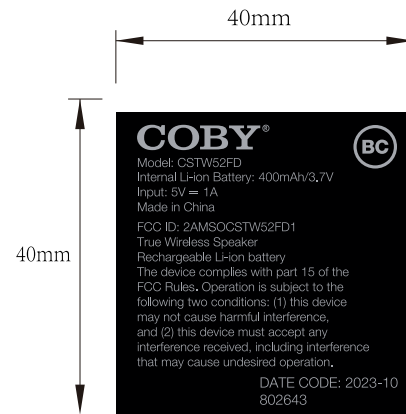

COBY

20x4.1mm

Print logo color 877C

40*40mm/消银龙贴纸/黑底银字/过光胶