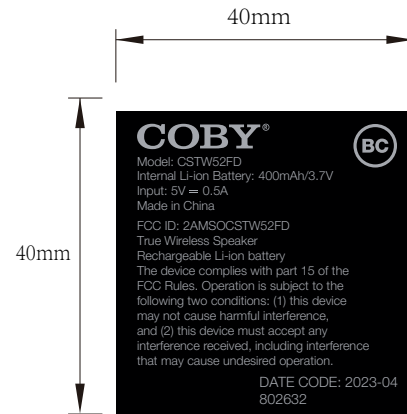

COBY

20x4.1mm

Print logo color 877C

40*40mm/消银龙贴纸/黑底银字/过光胶