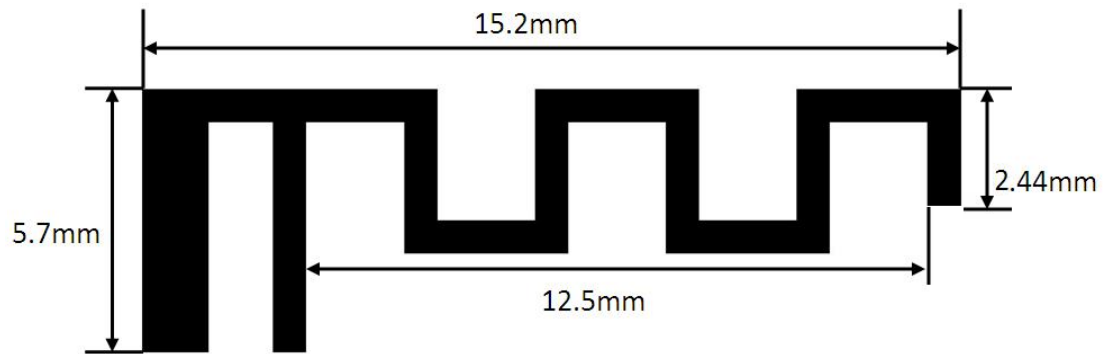

## Inverted F Antenna Specification

### Summary

| ITEM                 | ANT SPEC                        |         |         |          |         |         |
|----------------------|---------------------------------|---------|---------|----------|---------|---------|
| Model Name           | 2.4G ANT                        |         |         |          |         |         |
| Center Frequency     | Horizontal                      |         |         | Vertical |         |         |
|                      | 2400MHz                         | 2450MHz | 2500MHz | 2400MHz  | 2450MHz | 2500MHz |
|                      | -1.73                           | -0.84   | -0.68   | -6.15    | -3.70   | -2.32   |
| MAX. Gain            | -0.68                           |         |         |          |         |         |
| Polarization         | Horizontal and Vertical         |         |         |          |         |         |
| Azimuth Beam Pattern | Omni-directional                |         |         |          |         |         |
| Impedance            | 50 Ohm                          |         |         |          |         |         |
| Antenna Length       | 38.20mm                         |         |         |          |         |         |
| Manufacture          | ZHUHAI JIELI TECHNOLOGY CO.,LTD |         |         |          |         |         |

Antenna Photo & Length (mm)

Horizontal: 2400 MHz 2450 MHz 2500 MHz

Power (dBm)

Max: 0 Min: -40 Scale: 5/div

| Frequency<br>(MHz) | Gain(dB)  |          |          |
|--------------------|-----------|----------|----------|
|                    | Max       | Min      | Avg      |
| 2400               | -1.73178  | -30.0815 | -8.48713 |
| 2450               | -0.845801 | -38.5605 | -7.88012 |
| 2500               | -0.685586 | -24.0318 | -6.79139 |