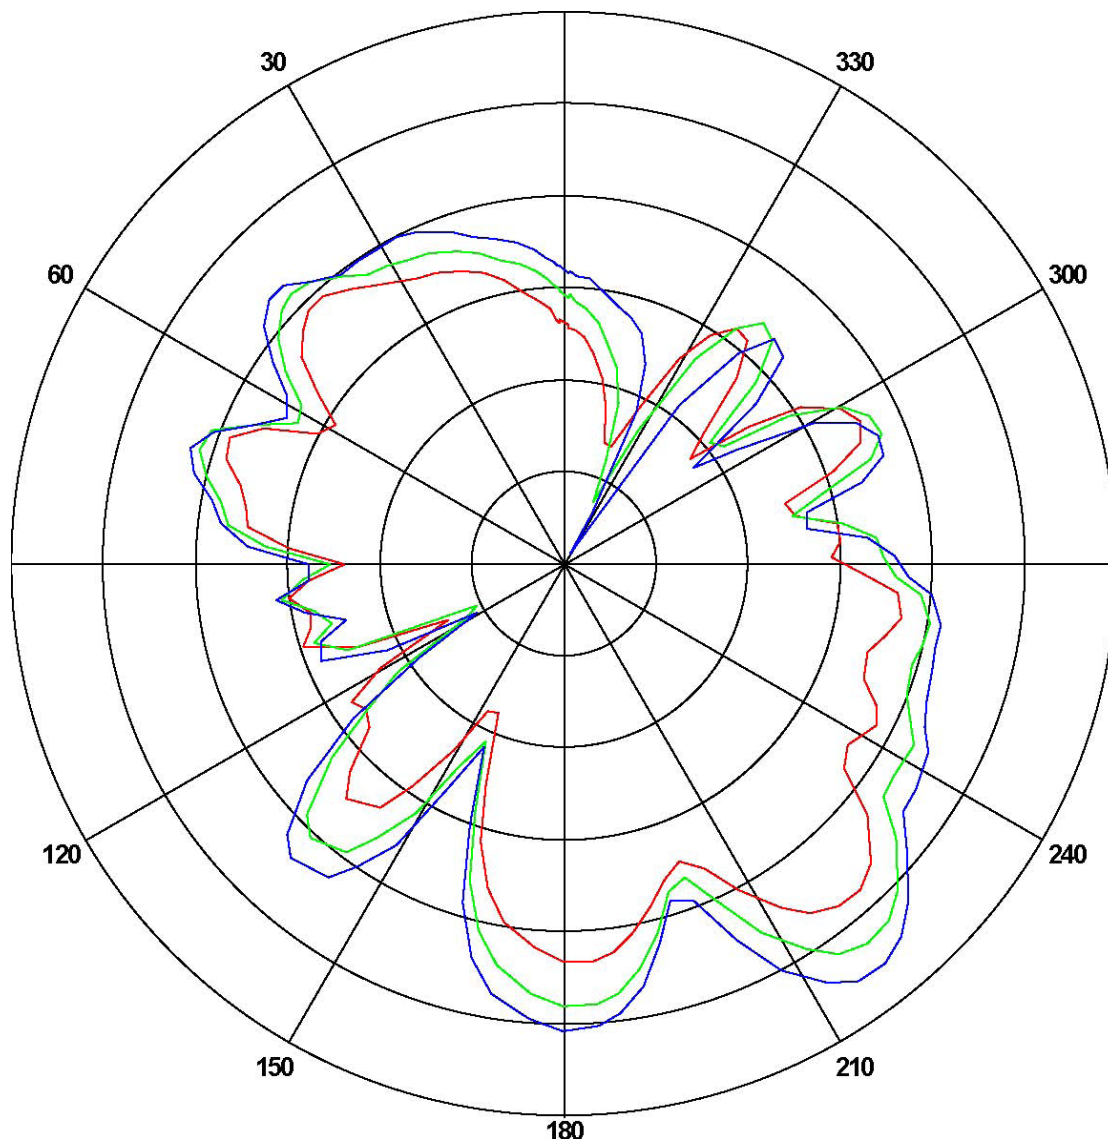

Vertical: 2400 MHz 2450 MHz 2500 MHz

Power (dBm)

Max: 0 Min: -30 Scale: 5/div

Frequency (MHz)	Gain(dB)		
	Max	Min	Avg
2400	-6.1530	-24.1420	-13.0295
2450	-3.7054	-26.5836	-10.6700
2500	-2.32122	-30.4301	-9.70536

ANT Test Labs: Attestation of Global Compliance Co., Ltd.