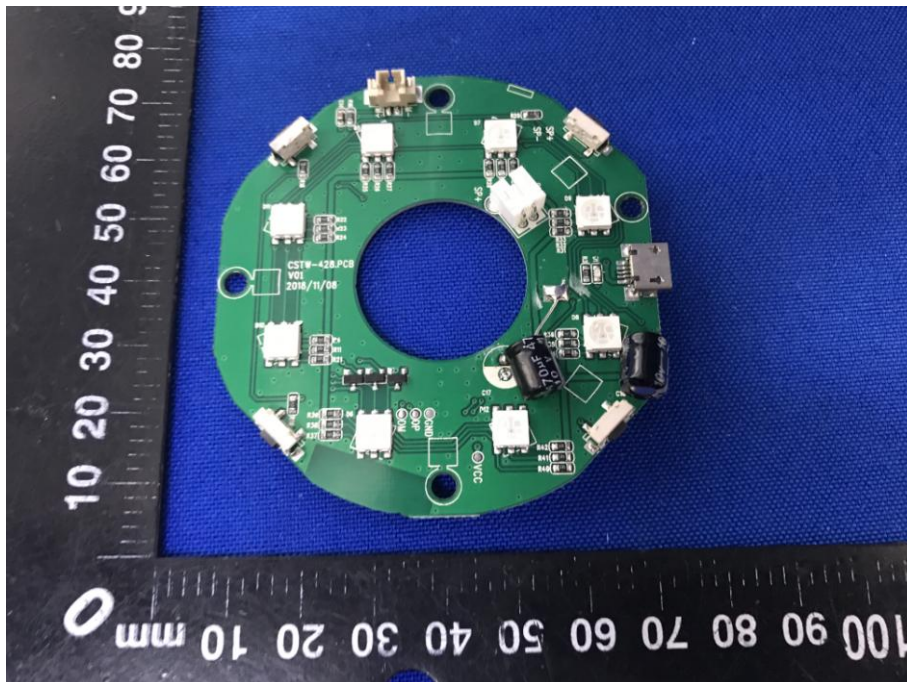

Appendix B: Photographs of EUT

Product: Bluetooth Speaker

Model: CSTW-428

Internal Photos

Antenna