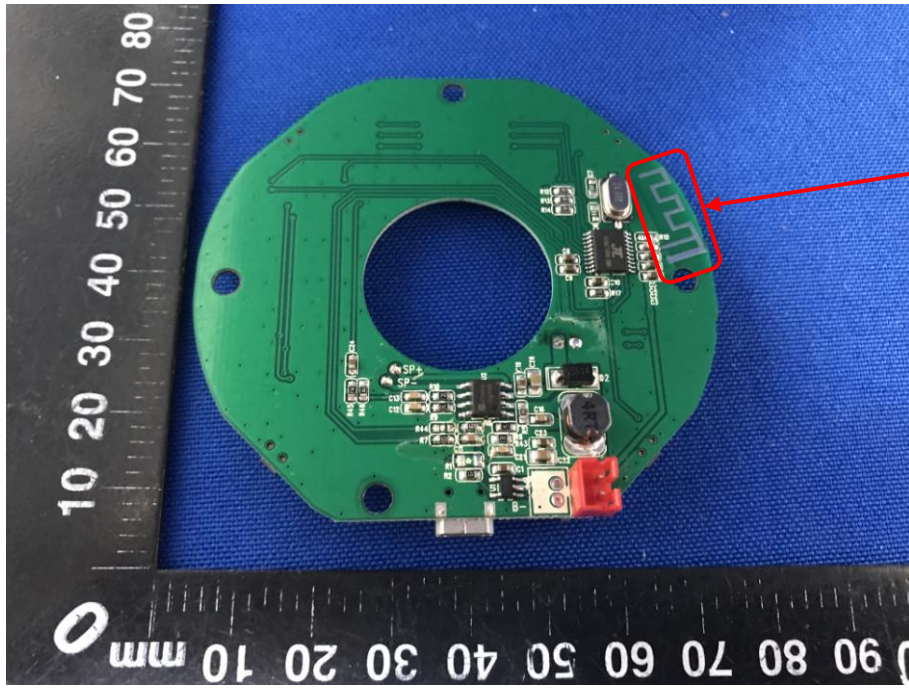

Appendix B: Photographs of EUT

Product: Bluetooth Speaker

Model: CSTW-428

Internal Photos

Antenna