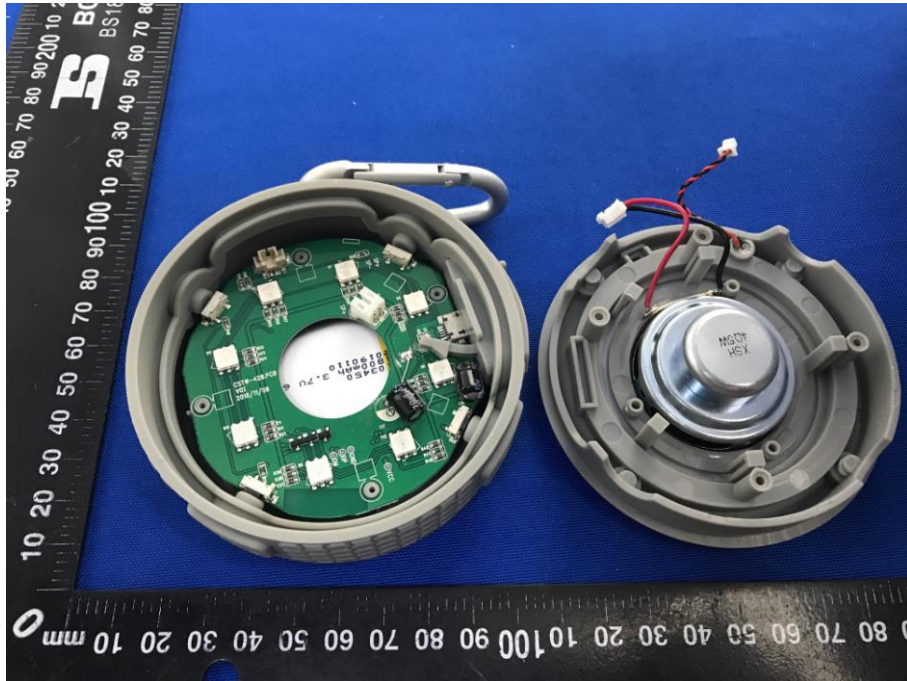

Appendix B: Photographs of EUT

Product: Bluetooth Speaker

Model: CSTW-428

Internal Photos

Antenna