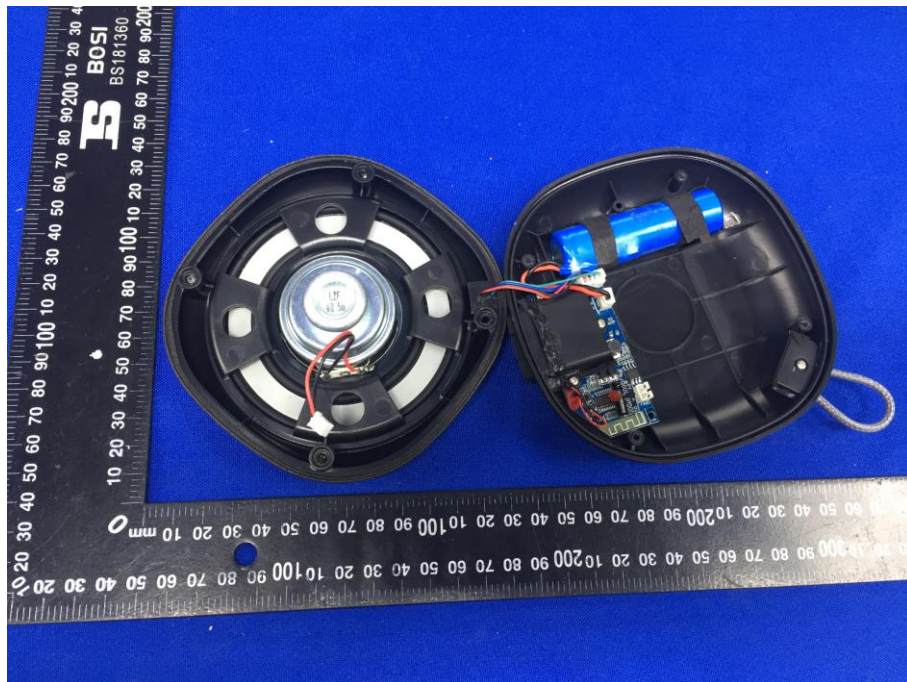

## Appendix B: Photographs of EUT

Product: Bluetooth Speaker

Model: CSBT-350

Internal Photos

Antenna