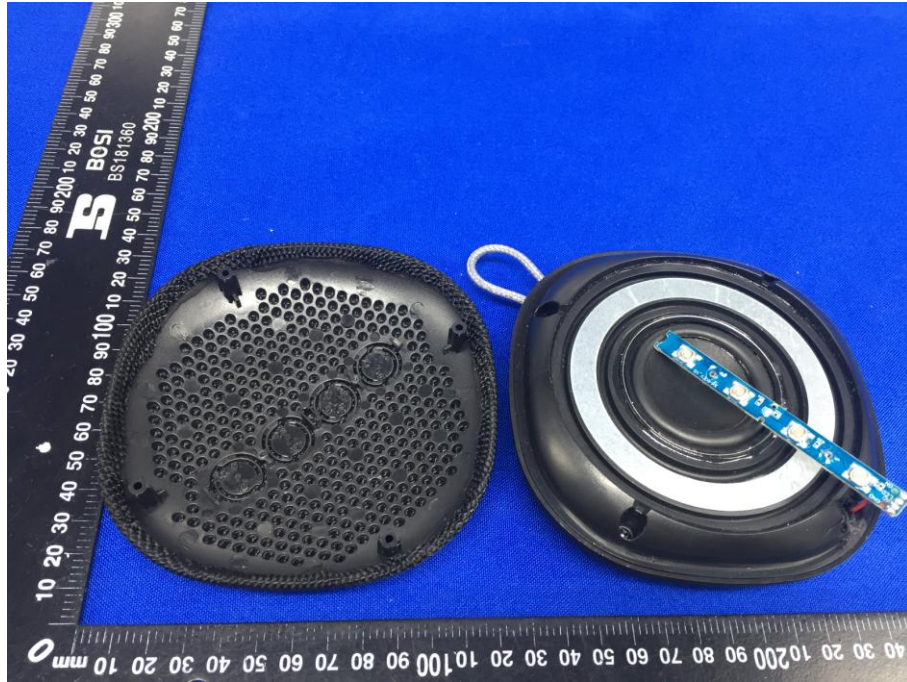

## Appendix B: Photographs of EUT

Product: Bluetooth Speaker

Model: CSBT-350

Internal Photos

Antenna