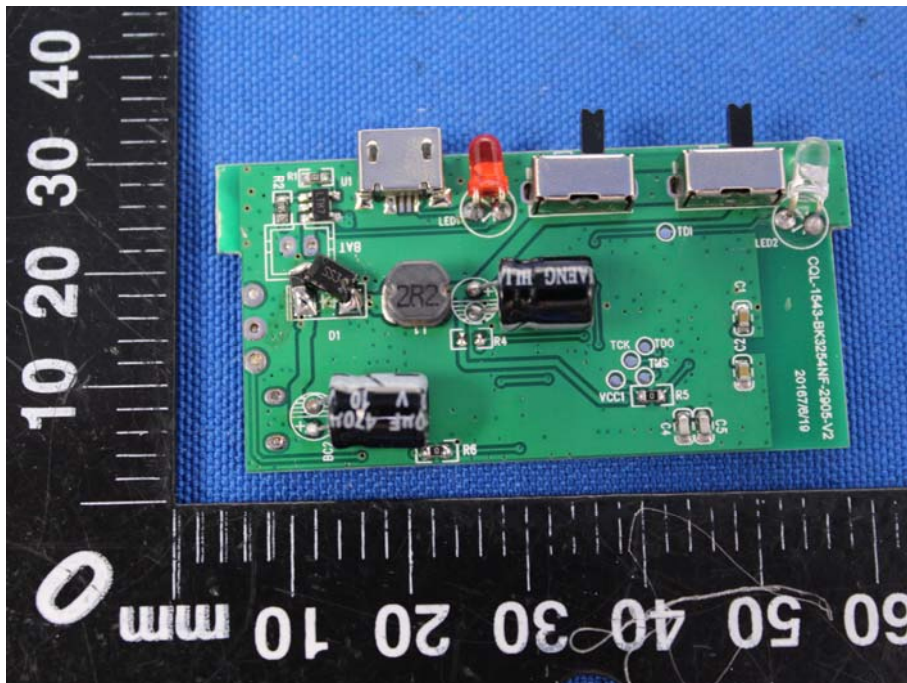

Appendix B: Photographs of EUT

Product: BLUETOOTH SPEAKER

Model: CSBT-326

Internal Photos

Antenna