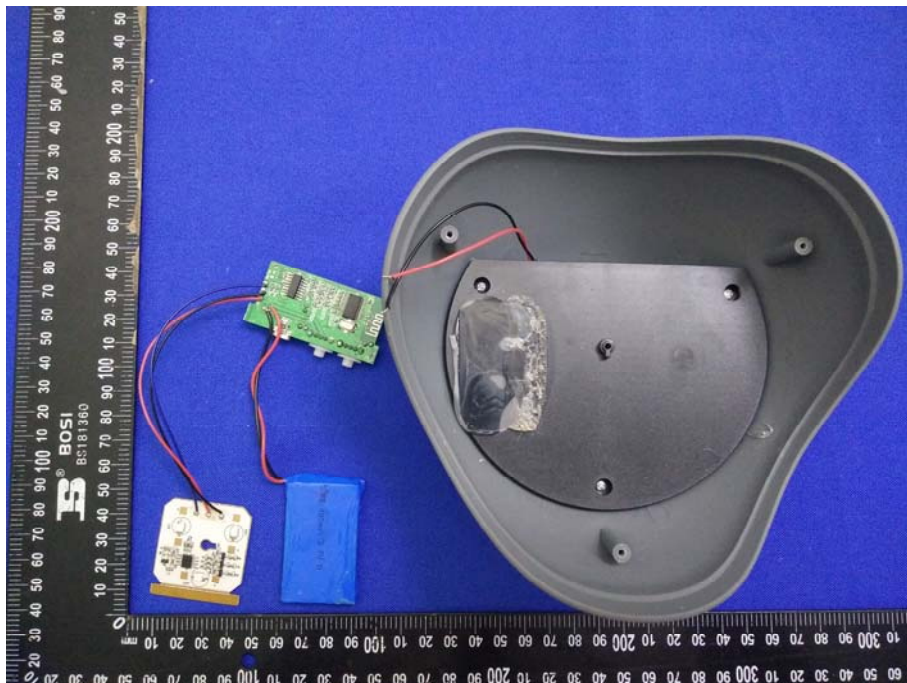

Appendix B: Photographs of EUT

Product: BLUETOOTH STEREO DOME SPEAKER

Model: CSBT-326-GRY

Internal Photos

Antenna