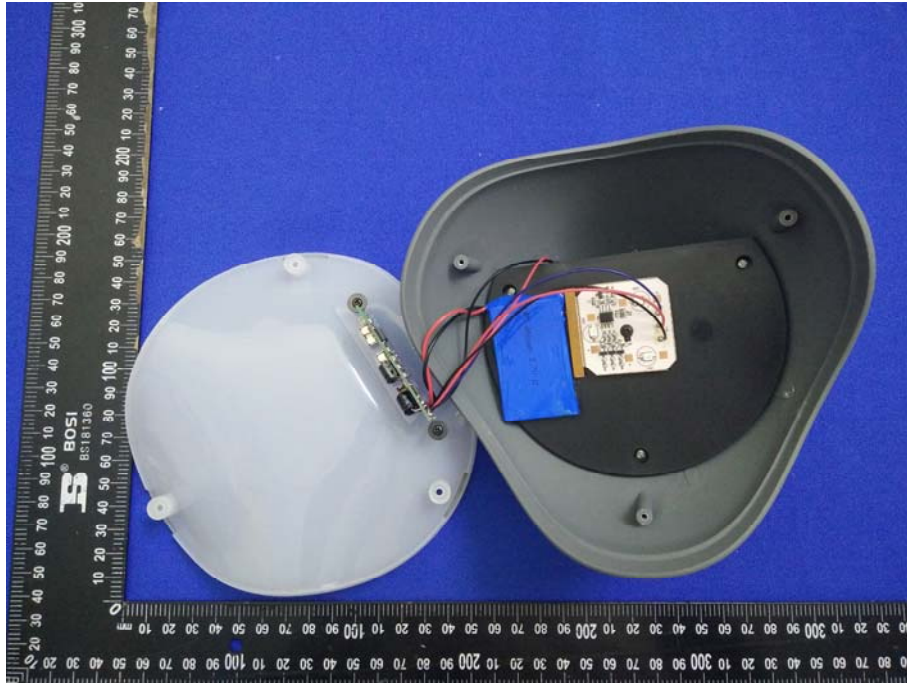

Appendix B: Photographs of EUT

Product: BLUETOOTH STEREO DOME SPEAKER

Model: CSBT-326-GRY

Internal Photos

Antenna