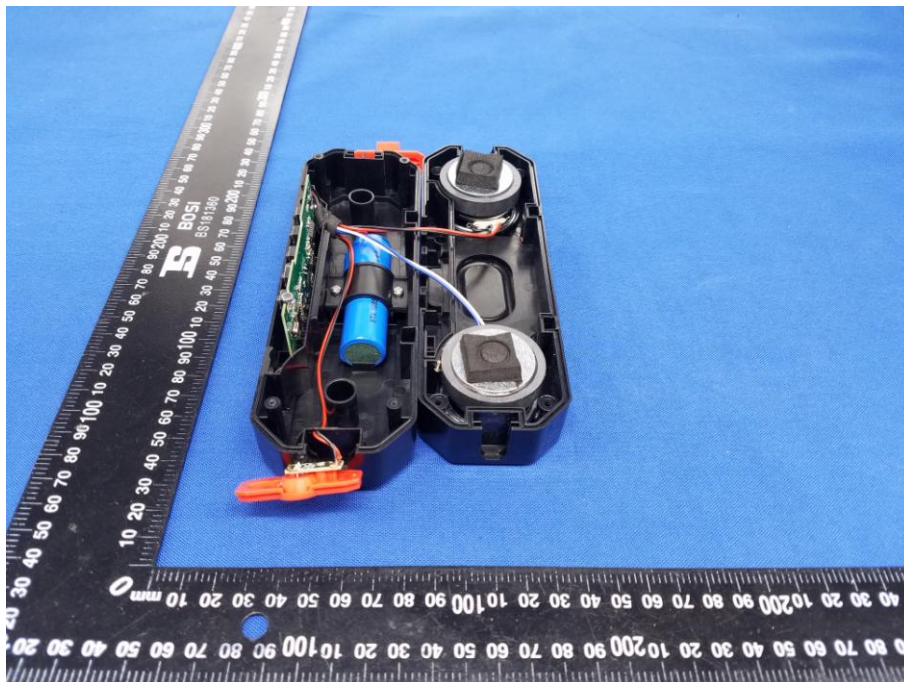

## Appendix B: Photographs of EUT

Product: Bluetooth Speaker

Model: CSBT-322

Internal Photos

Antenna