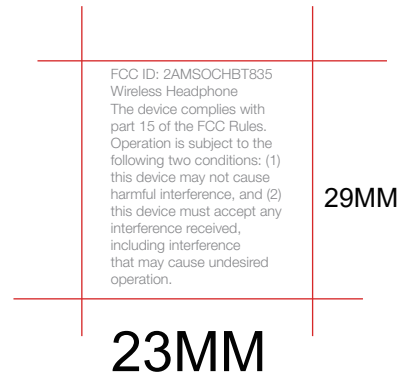

Silver 877C

print color cool gray 6C  
 L/R silkscreens on fabric inside earcup