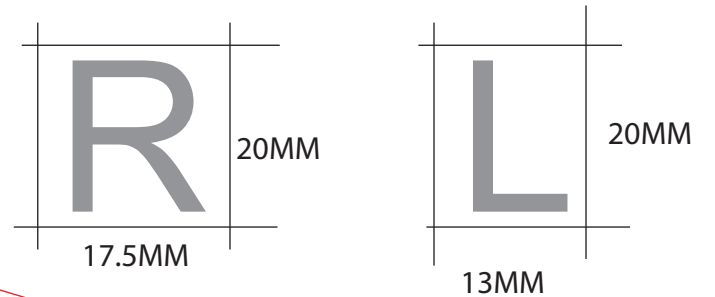

Silver 877C

print color cool gray 6C  
 L/R silkscreens on fabric inside earcup