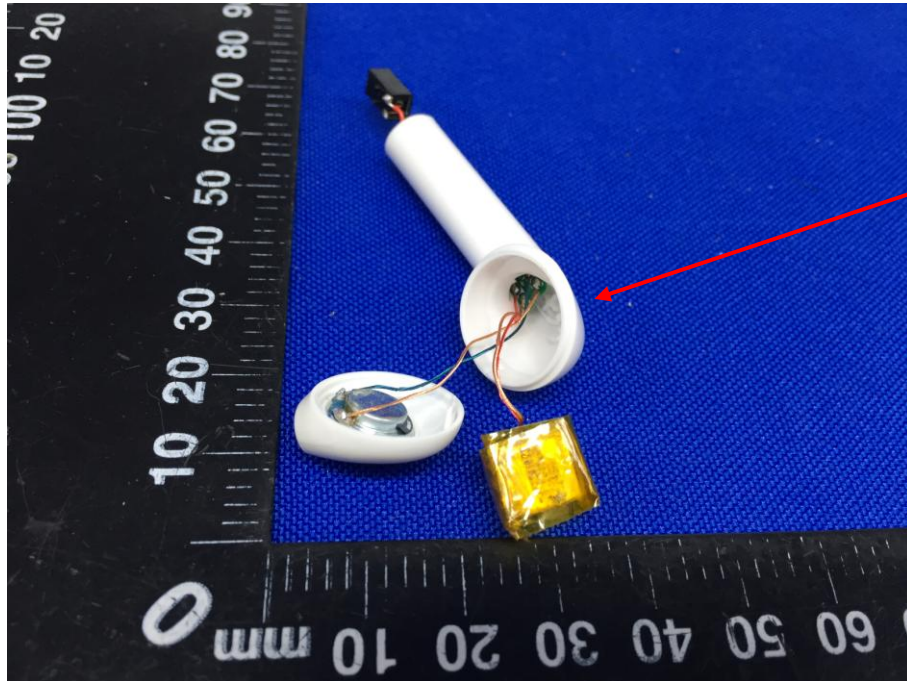

Appendix B: Photographs of EUT

Product: Bluetooth Headset

Model: CETW-510

Internal Photos

Right earphone