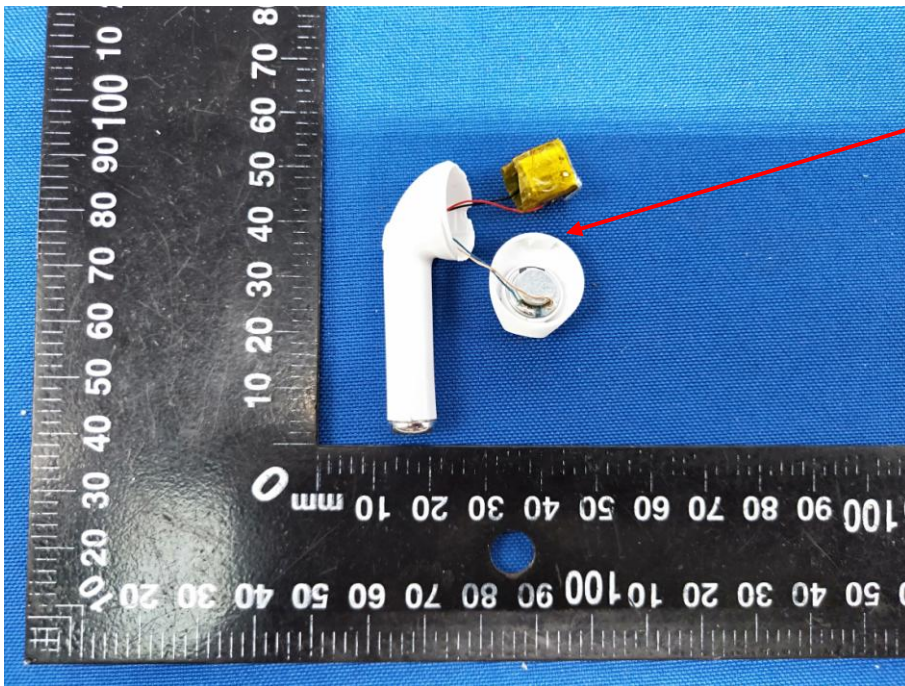

Appendix B: Photographs of EUT

Product: Bluetooth Headset

Model: CETW-510

Internal Photos

Right earphone