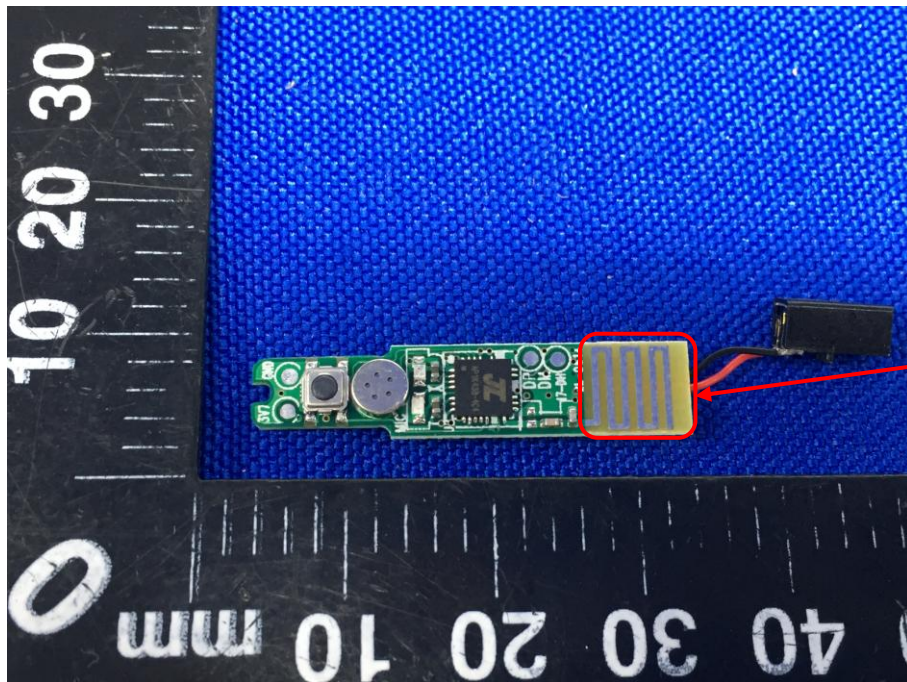

Appendix B: Photographs of EUT

Product: Bluetooth Headset

Model: CETW-510

Internal Photos

Right earphone