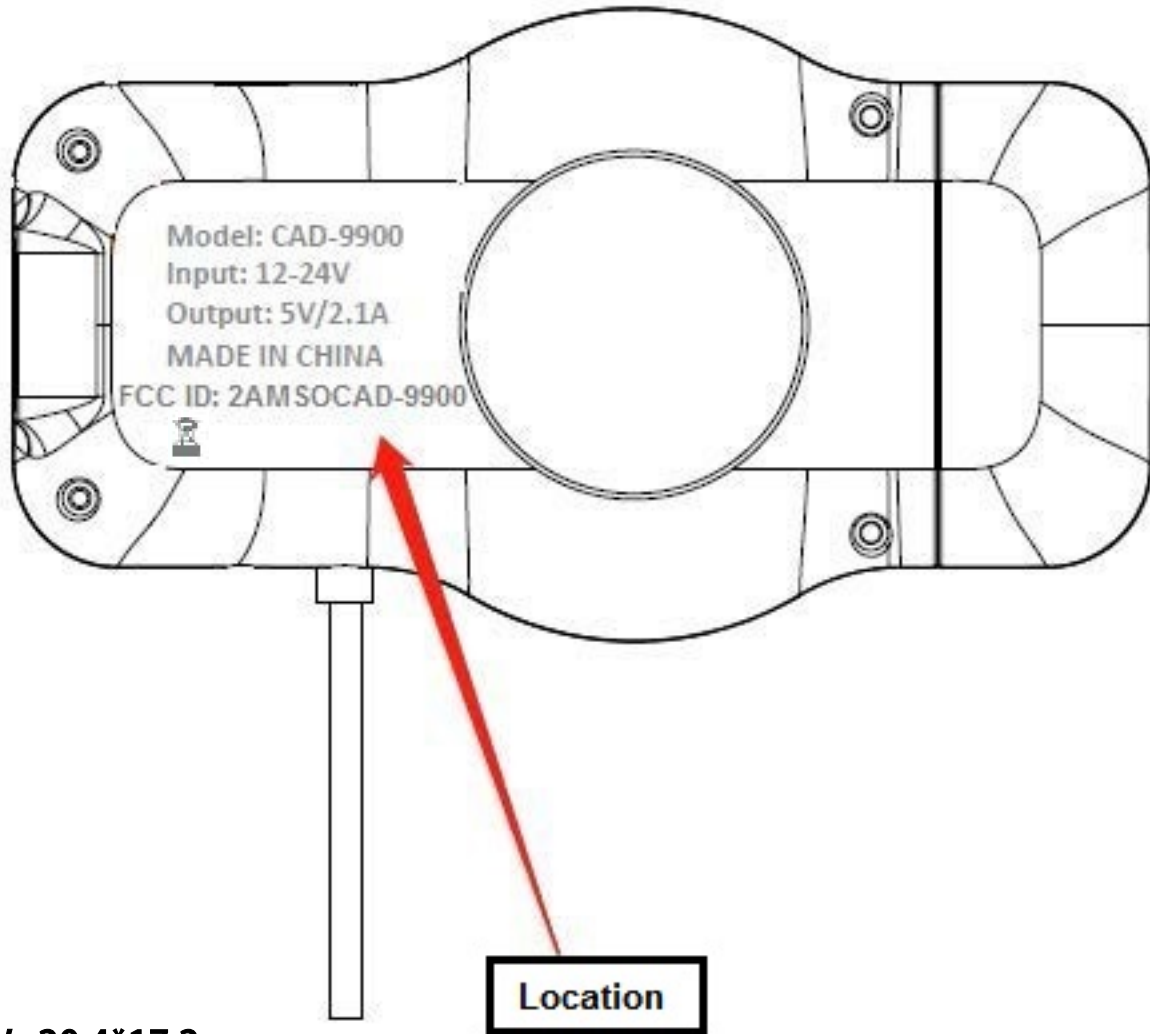

**Label Artwork and Location**  
**Model: CAD-9900**

**Size: L\*W=20.4\*17.2mm**