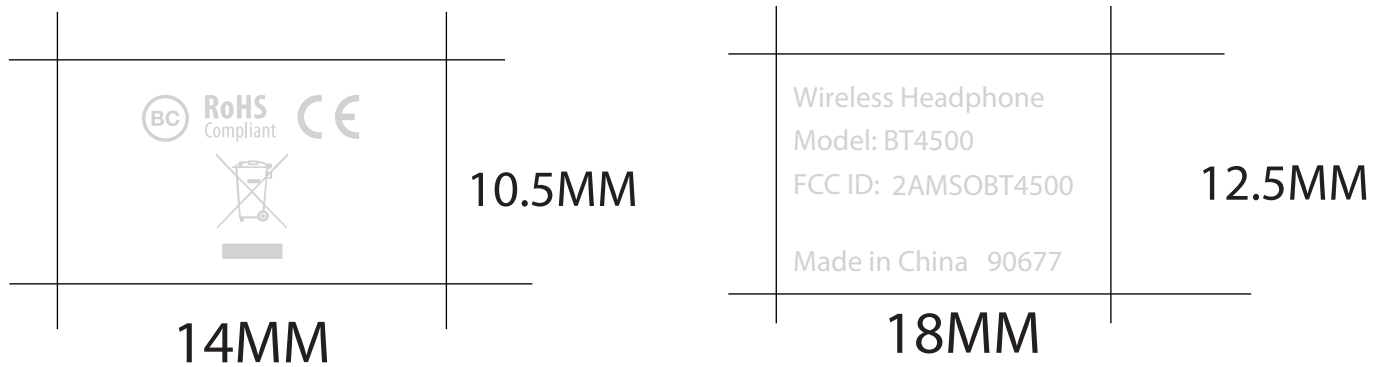

# Label & loction

print color 877C