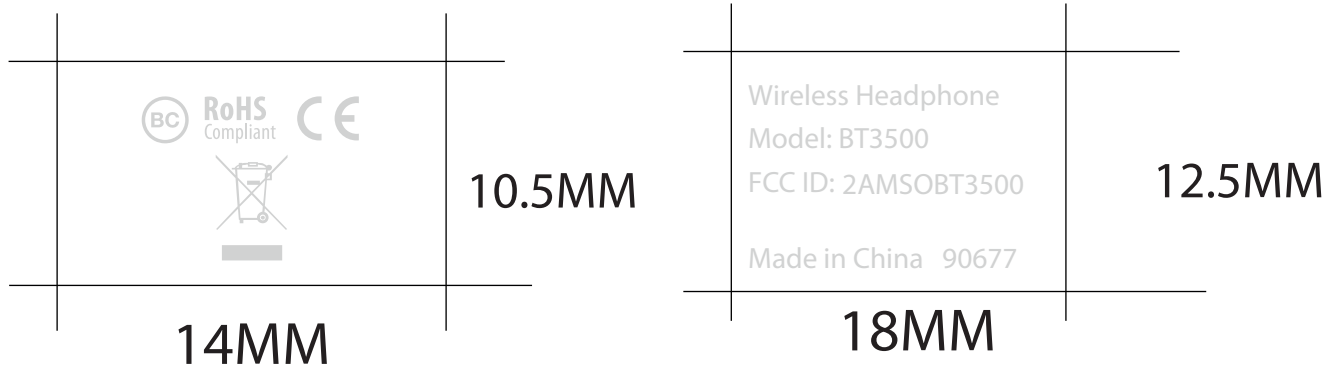

Label & loction

print color 877C