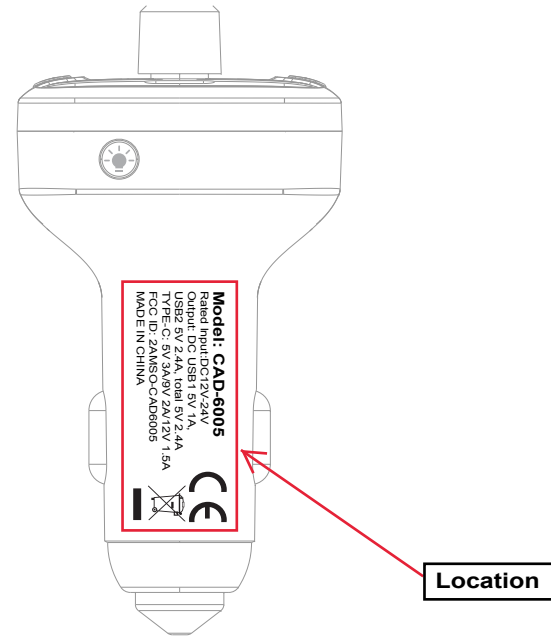

Label Artwork and Location
Model: CAD-6005

Label:

Size: L*W=40*20mm