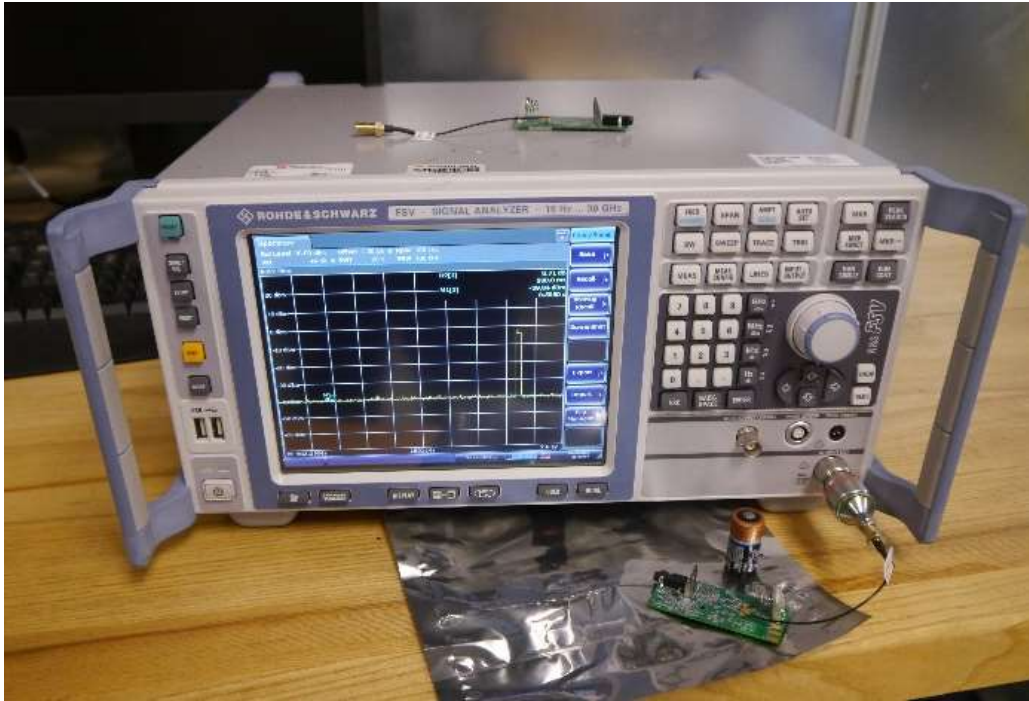

Setup photos for
FCC ID: 2AMS3WBOX1 & IC: 5541A-WBOX1

Model: 1006010

Below 1GHz

Over 1GHz

Conductive Testing