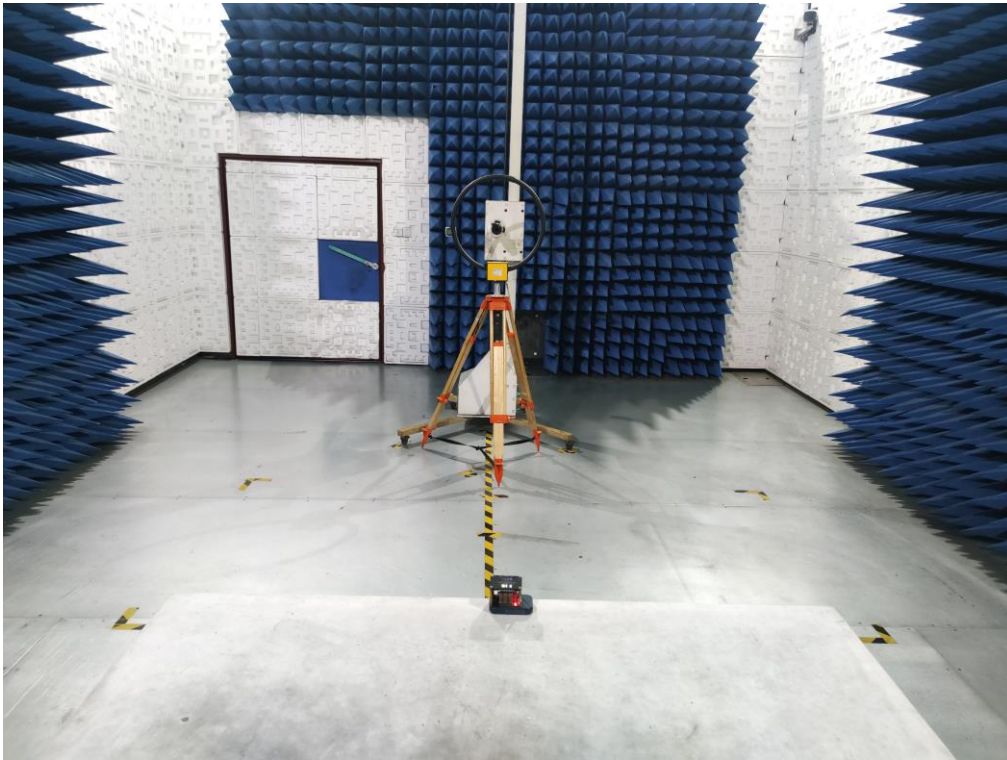

# Test Setup Photos

FCC RADIATED EMISSION TEST SETUP 9kHz-30MHz

FCC RADIATED EMISSION TEST SETUP 30MHz-1GHz

## FCC LINE CONDUCTED EMISSION TEST SETUP