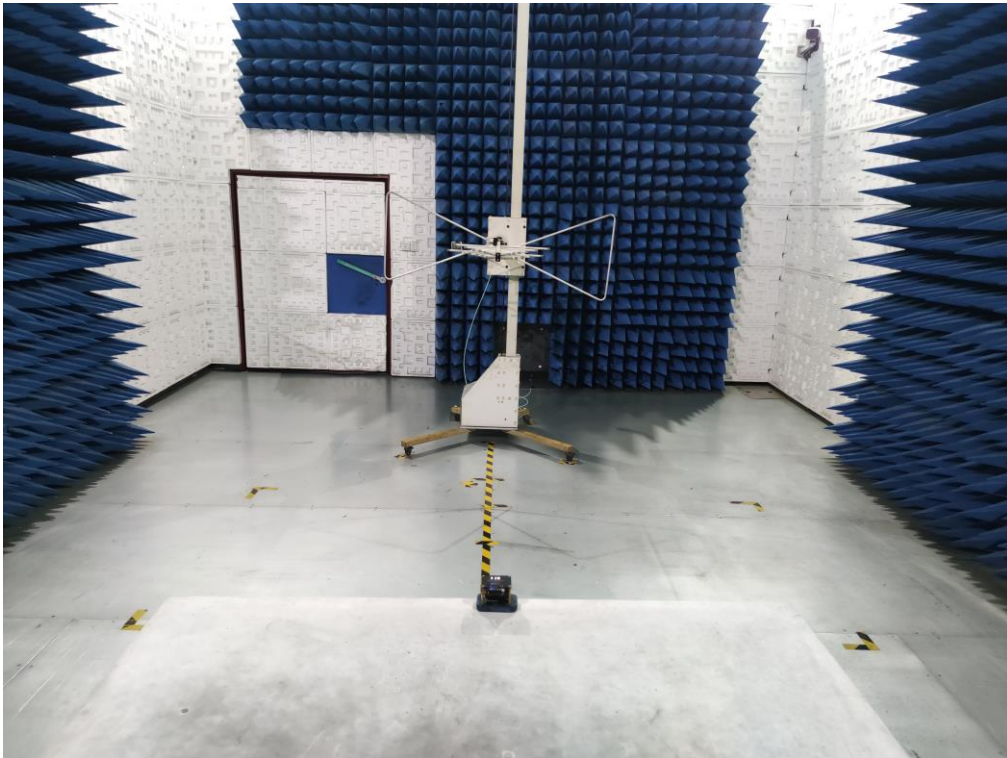

# Test Setup Photos

FCC RADIATED EMISSION TEST SETUP 9kHz-30MHz

FCC RADIATED EMISSION TEST SETUP 30MHz-1GHz

## FCC LINE CONDUCTED EMISSION TEST SETUP