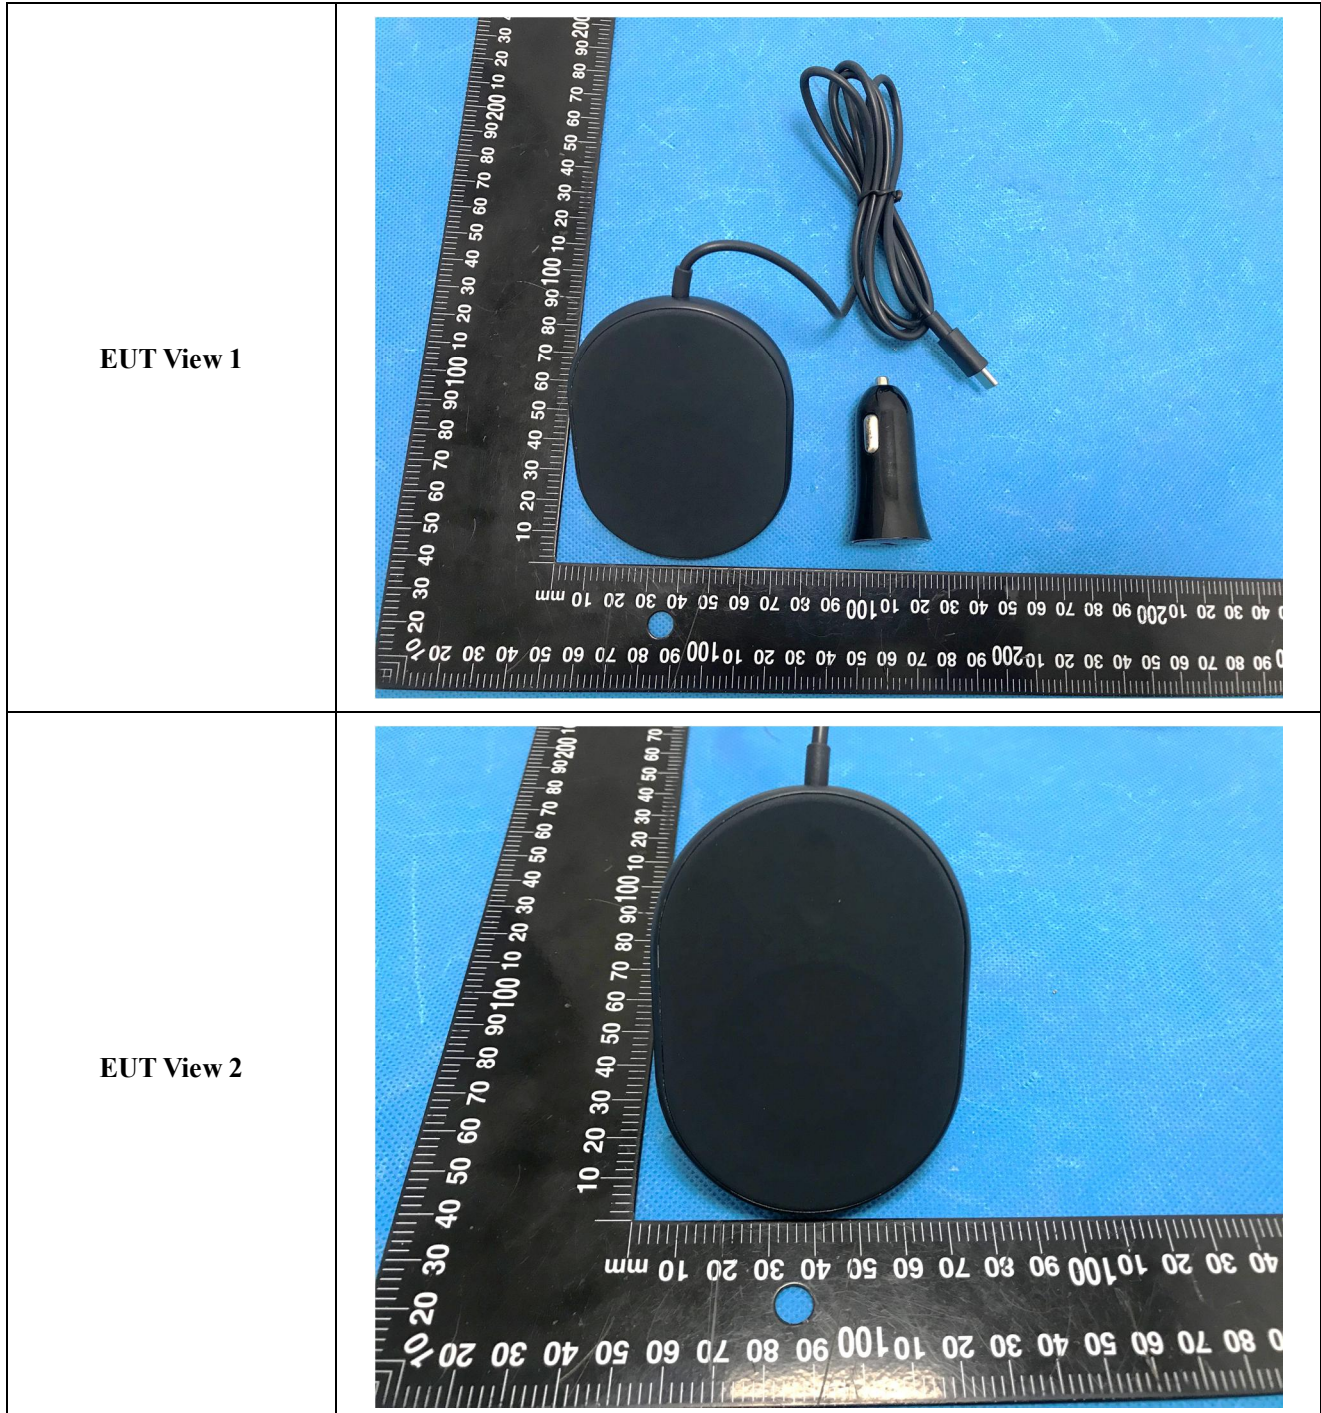

EXHIBIT 2 - EUT EXTERNAL PHOTOGRAPHS

MGSFIO101

EUT View 3

EUT View 4

EUT View 5

EUT View 6

EUT View 7

MGSFIO103

EUT View 1

<p>EUT View 2</p>	 A black handheld device with a circular base and a handle. The device is shown next to a ruler for scale. The ruler is marked in millimeters and centimeters. The device is positioned vertically, with the handle pointing upwards. The base is at the bottom. A black cable is attached to the handle. The background is a light blue surface.
<p>EUT View 3</p>	 A close-up view of the EUT device, showing the handle and base. The device is shown next to a ruler for scale. The ruler is marked in millimeters and centimeters. The device is positioned horizontally, with the handle pointing to the right. The base is on the left. A black cable is attached to the handle. The background is a light blue surface.