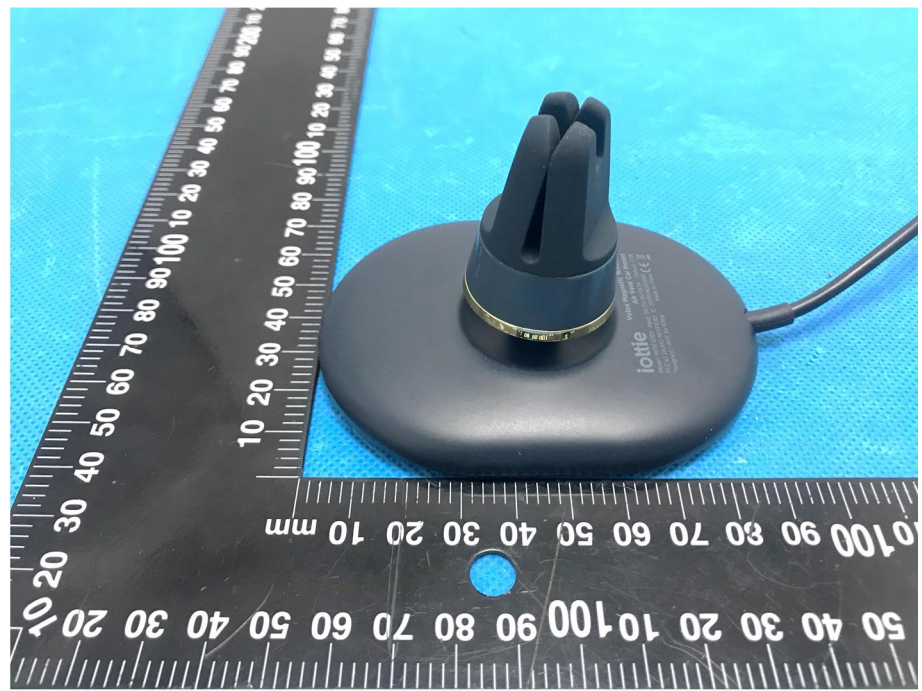

EXHIBIT 2 - EUT EXTERNAL PHOTOGRAPHS

MGSFIO101

EUT View 3

EUT View 4

EUT View 5

EUT View 6

EUT View 7

MGSFIO103

EUT View 1

<p>EUT View 2</p>	 A black handheld device with a circular base and a handle. The device is shown next to a ruler for scale. The ruler is marked in millimeters and centimeters. The device is positioned vertically, with the handle pointing upwards. The base is at the bottom. A black cable is attached to the handle. The background is a light blue surface.
<p>EUT View 3</p>	 A close-up view of the EUT device, showing the handle and base. The device is shown next to a ruler for scale. The ruler is marked in millimeters and centimeters. The device is positioned horizontally, with the handle pointing to the right. The base is on the left. A black cable is attached to the handle. The background is a light blue surface.