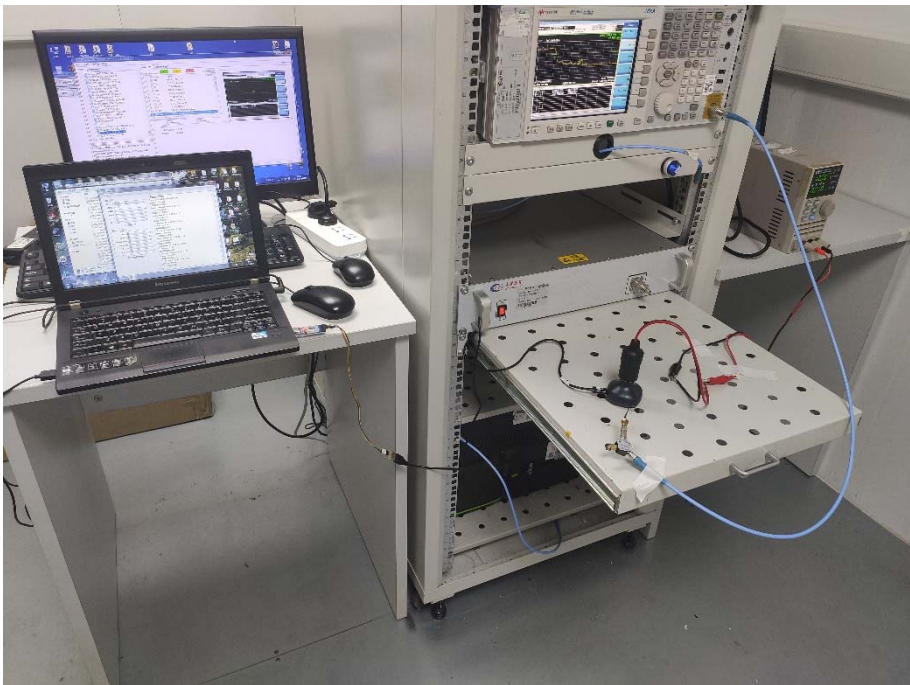

TEST SETUP PHOTOS

1 Radiated Test Photo

Below 30 MHz

30 MHz-1 GHz

Close-Up

Above 1GHz

Close-Up

2 Conducted Test Photo

Conducted Test-BT

Conducted Test-BLE