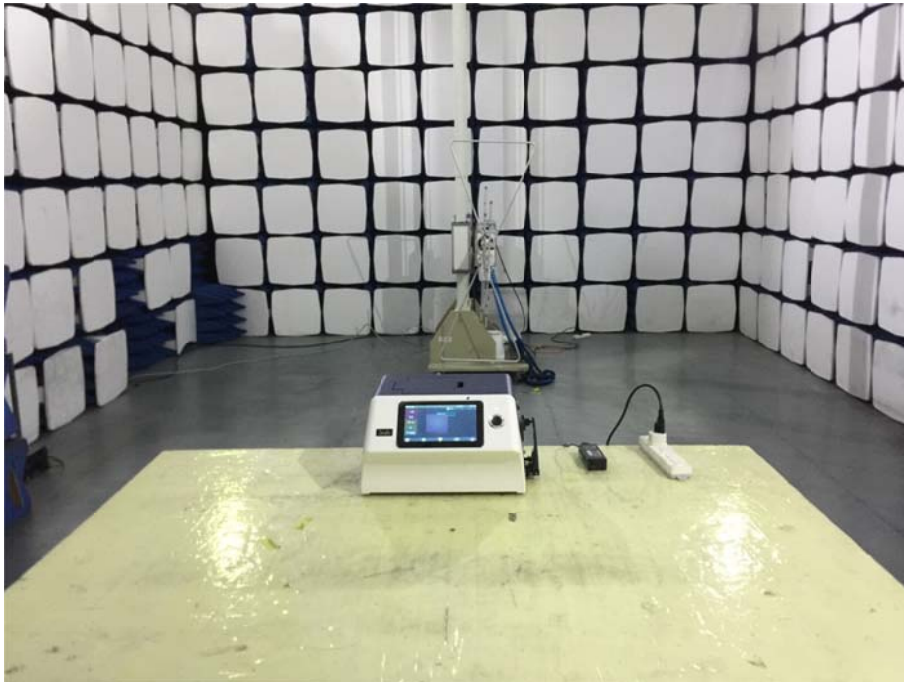

EXHIBIT 4 - TEST SETUP PHOTOGRAPHS

Conducted Emission Test Setup

Radiation Emission Test Setup (Below 30MHz)

Radiation Emission Test Setup (30MHz to 1GHz)

Radiation Emission Test Setup (1GHz to 18GHz)

Radiation Emission Test Setup (Above 18GHz)