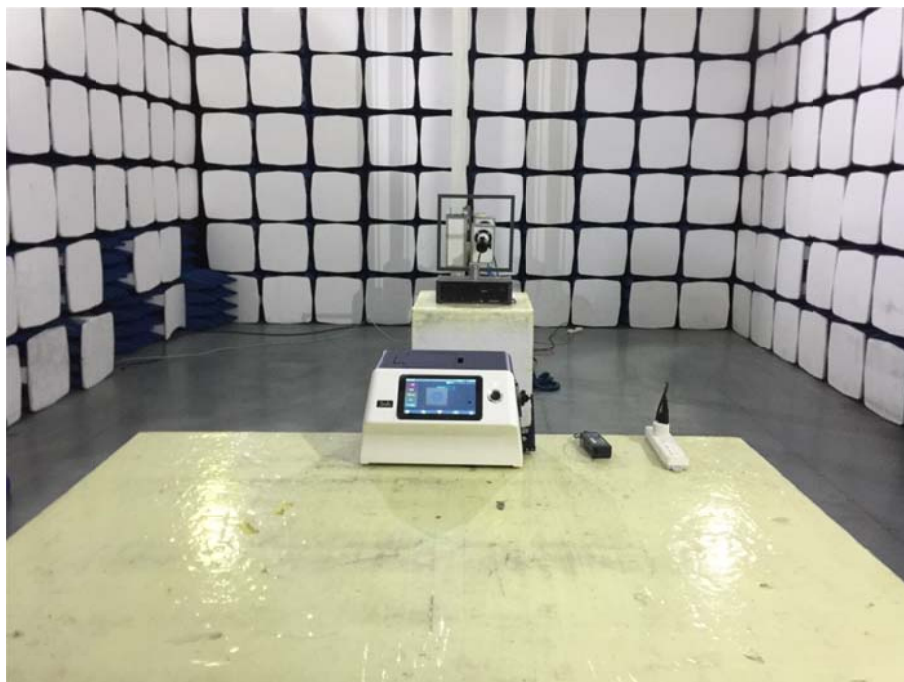

EXHIBIT 4 - TEST SETUP PHOTOGRAPHS

Conducted Emission Test Setup

Radiation Emission Test Setup (Below 30MHz)

Radiation Emission Test Setup (30MHz to 1GHz)

Radiation Emission Test Setup (1GHz to 18GHz)

Radiation Emission Test Setup (Above 18GHz)