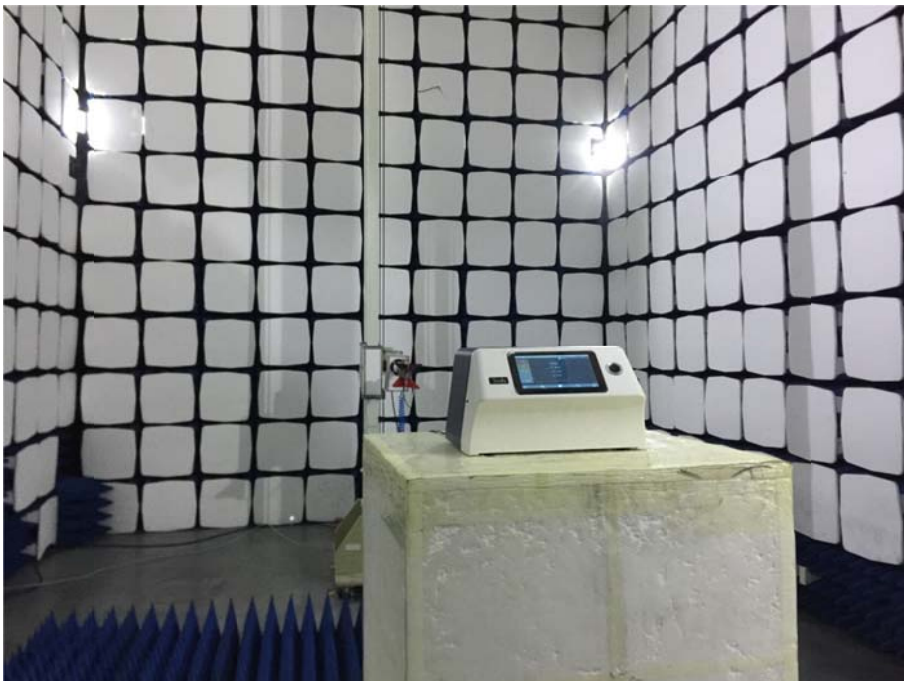

EXHIBIT 4 - TEST SETUP PHOTOGRAPHS

Conducted Emission Test Setup

Radiation Emission Test Setup (Below 30MHz)

Radiation Emission Test Setup (30MHz to 1GHz)

Radiation Emission Test Setup (1GHz to 18GHz)

Radiation Emission Test Setup (Above 18GHz)