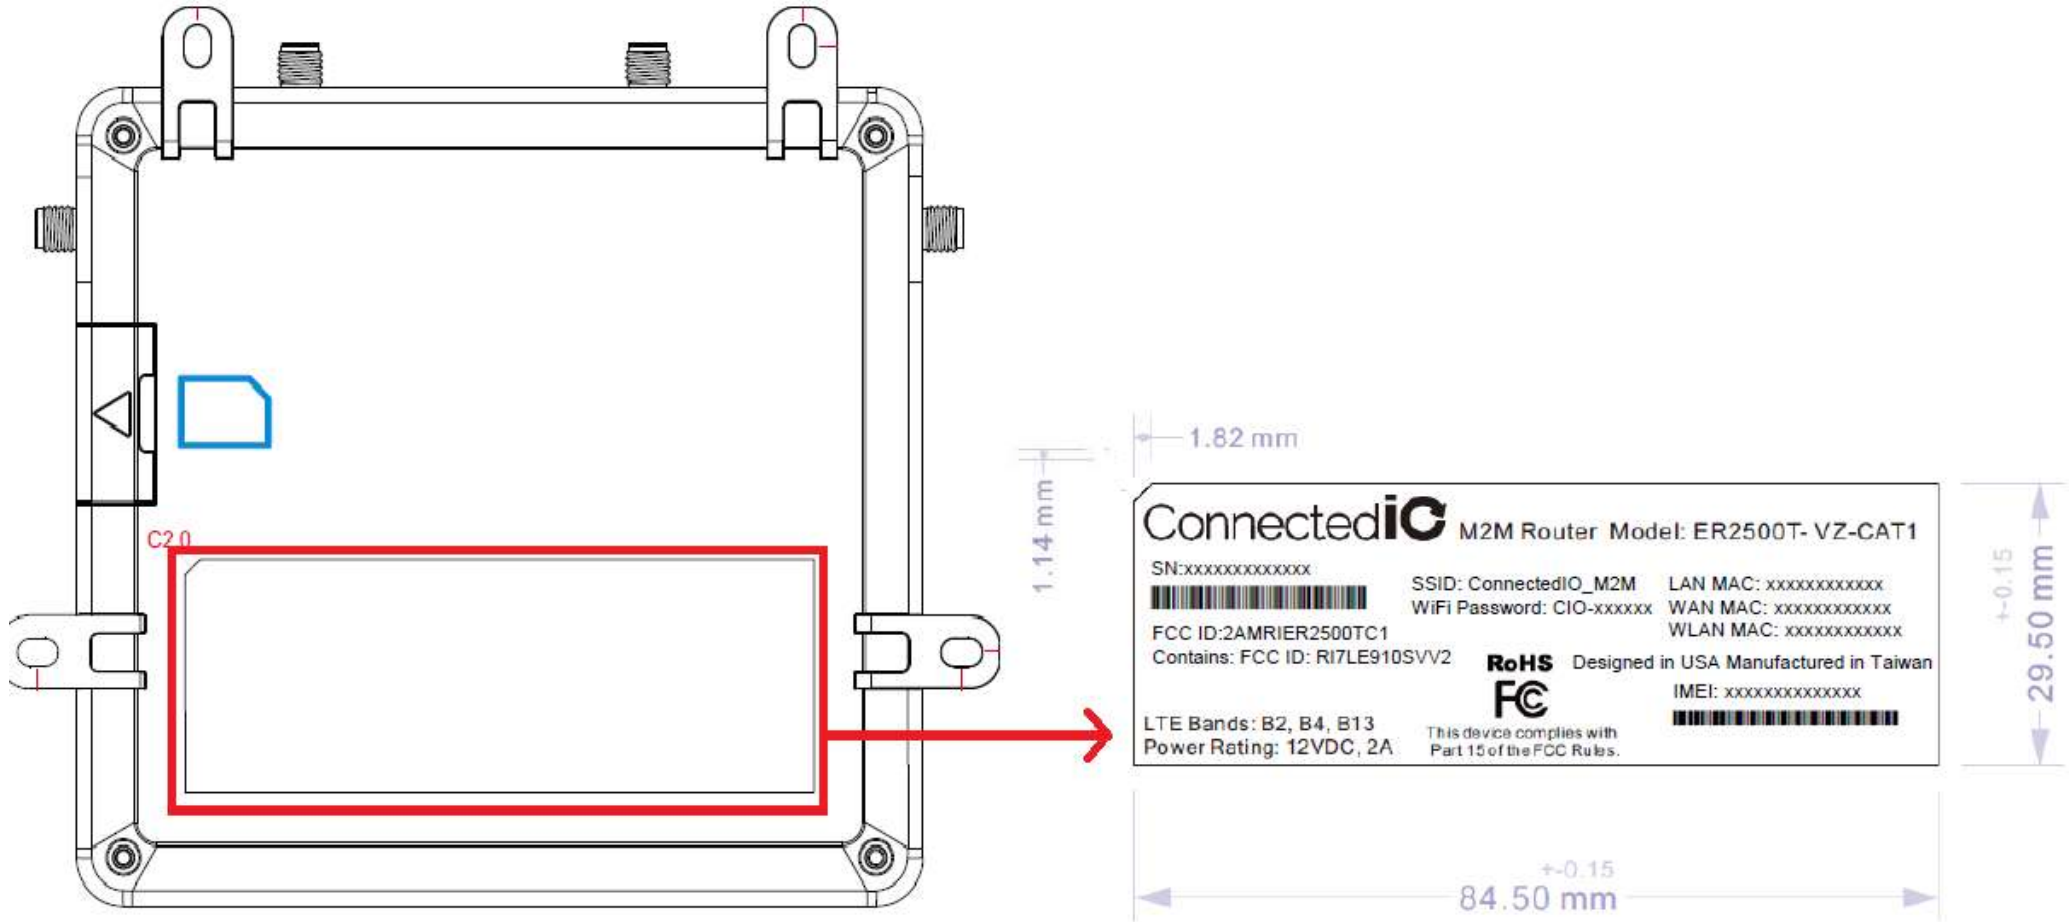

# LABEL LOCATION

Brad Name: Connected IO, Inc.

Model Name: ER2500T-VZ-CAT1, ER2500T-NA-CAT1

FCC ID : 2AMRIER2500TC1