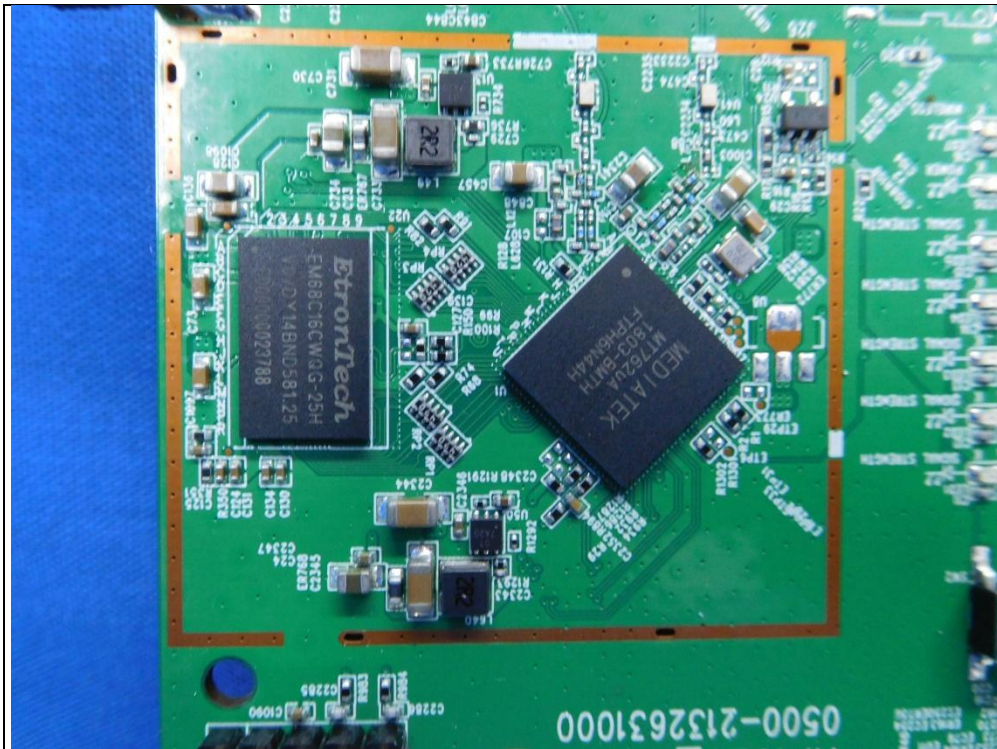

CONSTRUCTION PHOTOS OF EUT

Model No.: ER2500T-NA-CAT1

Model No.: ER2500T-VZ-CAT1