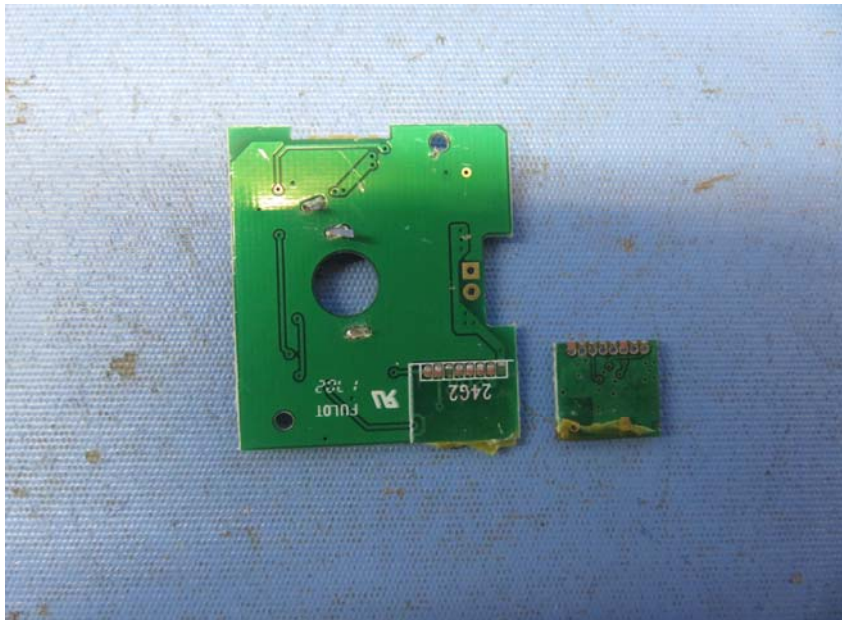

**INTERTEK TESTING SERVICE**  
**Equipment Photographs**

**(Internal)**

---

FCC ID: 2AMR4MAGFORMERSW  
IC: 22935-ENGINEWATCH

**INTERTEK TESTING SERVICE**  
**Equipment Photographs**

**(Internal)**

---

FCC ID: 2AMR4MAGFORMERSW  
IC: 22935-ENGINEWATCH

**INTERTEK TESTING SERVICE**  
**Equipment Photographs**

**(Internal)**

---

FCC ID: 2AMR4MAGFORMERSW  
IC: 22935-ENGINEWATCH