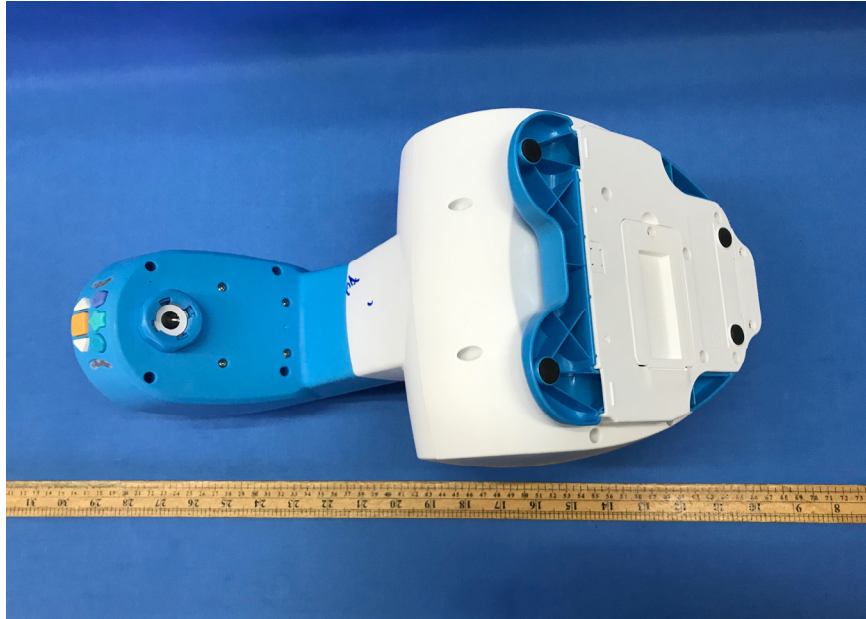

INTERTEK TESTING SERVICE

Equipment Photographs

(External)

INTERTEK TESTING SERVICE

Equipment Photographs

(External)

FCC ID: 2AMQX10326653543
IC: 23159-FCSS0002

INTERTEK TESTING SERVICE

Equipment Photographs

(External)

INTERTEK TESTING SERVICE

Equipment Photographs

(External)