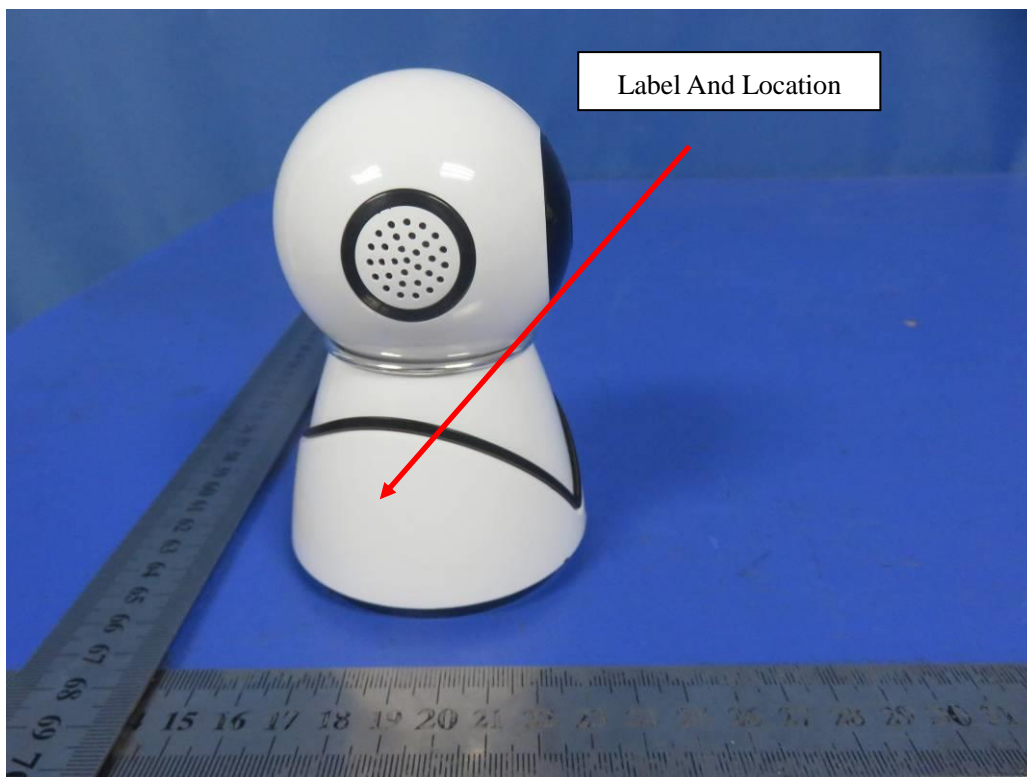

LABEL AND LOCATION

WIRELESS CAMERA/IPC CAMERA	FCC
Model No.: Star 13V	
FCC ID: 2AMQLSTAR13V	

Size: L4.0cm*W2.0cm

- Material: Tagboard
- Glue: adhesive sticker
- Font color: Black
- Label color: White