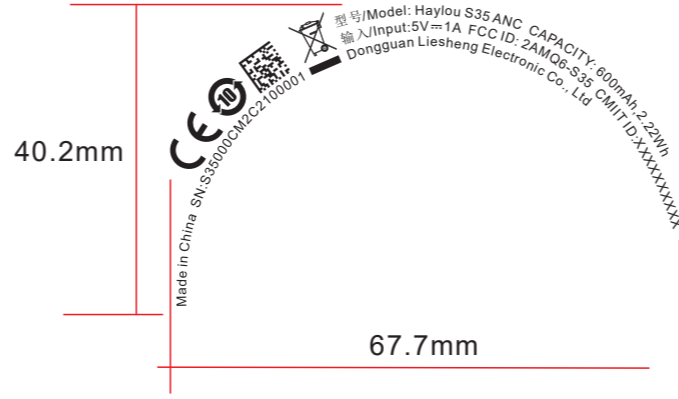

R

SN:S35000CM2C2100001
型号/Model: Haylou S35 ANC CAPACITY: 600mAh,2.22Wh
输入/Input:5V=1A FCC ID: 2AMQ6-S35 CMIIT ID:XXXXXXXXXX
Dongguan Liesheng Electronic Co., Ltd
Made in China

L

40.2mm

67.7mm