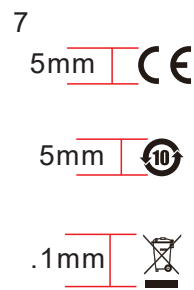

R

CMIIT ID: 24J44P2FS300
 型号/Model: HAYLOU S30 CAPACITY: 600mAh,2.22Wh
 输入/Input:5V=1A FCC ID: 2AMQ6-S30
 Dongguan Liesheng Electronic Co., Ltd
 Made in China

L

1.5mm CMIIT ID: 24J44P2FS300
 型号/Model: HAYLOU S30 CAPACITY: 600mAh,2.22Wh
 输入/Input:5V=1A FCC ID: 2AMQ6-S30
 Dongguan Liesheng Electronic Co., Ltd
 Made in China

DRAWN BY		CHECK BY	
马文彬 2024.01.19			
PART NO.:	A4		
Drawing No.:			
MATERIAL:	QTY/SET:	SCALE: 1:1	UNIT: MM
SHEET: 1/1			

結構確認	電子確認	安規確認

CONCORD ELECTRONIC LTD.			
TITLE Haylou S30镭雕			
MATERIAL:		QTY/SET:	SCALE: 1:1
UNIT: MM		SHEET: 1/1	