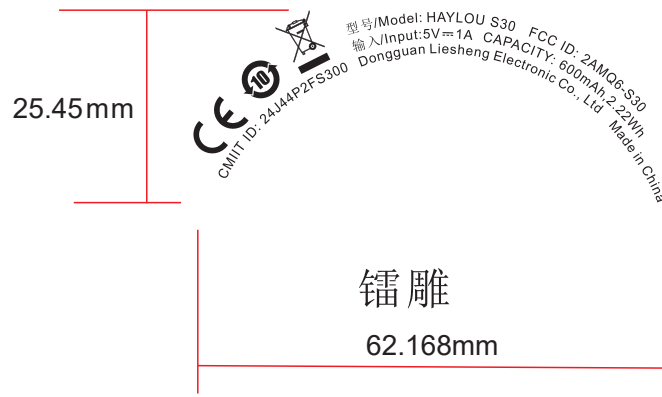

R

CMIIT ID: 24J44P2FS300
 型号/Model: HAYLOU S30 CAPACITY: 600mAh,2.22Wh
 输入/Input:5V=1A FCC ID: 2AMQ6-S30
 Dongguan Liesheng Electronic Co., Ltd
 Made in China

L

1.5mm CMIIT ID: 24J44P2FS300
 型号/Model: HAYLOU S30 CAPACITY: 600mAh,2.22Wh
 输入/Input:5V=1A FCC ID: 2AMQ6-S30
 Dongguan Liesheng Electronic Co., Ltd
 Made in China

DRAWN BY		CHECK BY	
马文彬 2024.01.19			
PART NO.:	A4		
Drawing No.:			
MATERIAL:	QTY/SET:	SCALE: 1:1	UNIT: MM
SHEET: 1/1			

結構確認	電子確認	安規確認

CONCORD ELECTRONIC LTD.			
TITLE Haylou S30镭雕			
MATERIAL:		QTY/SET:	SCALE: 1:1
UNIT: MM		SHEET: 1/1	