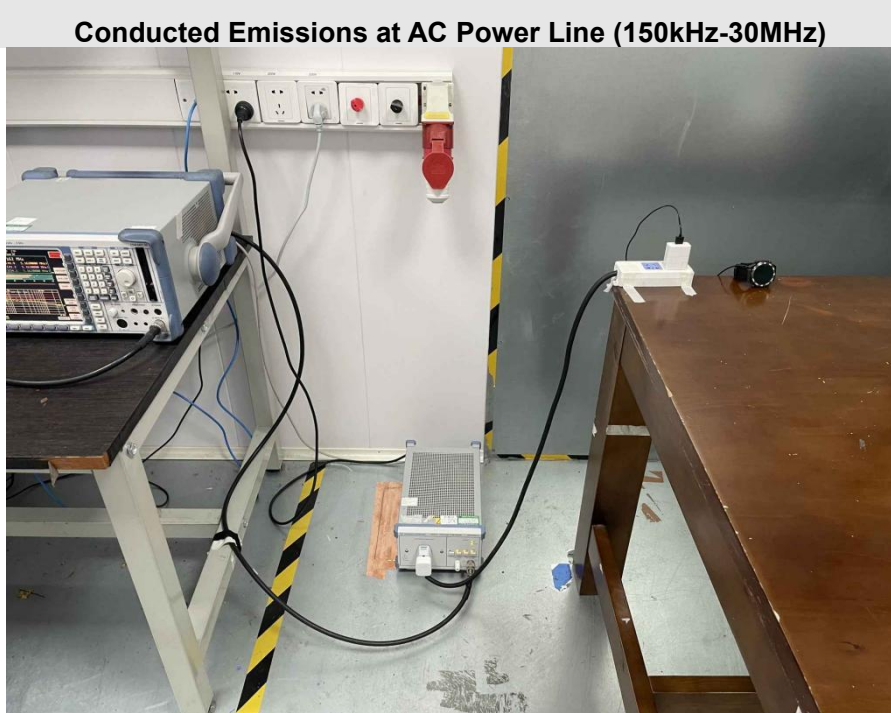

Model No. : HAYLOU Watch R8

Radiated Spurious Emissions