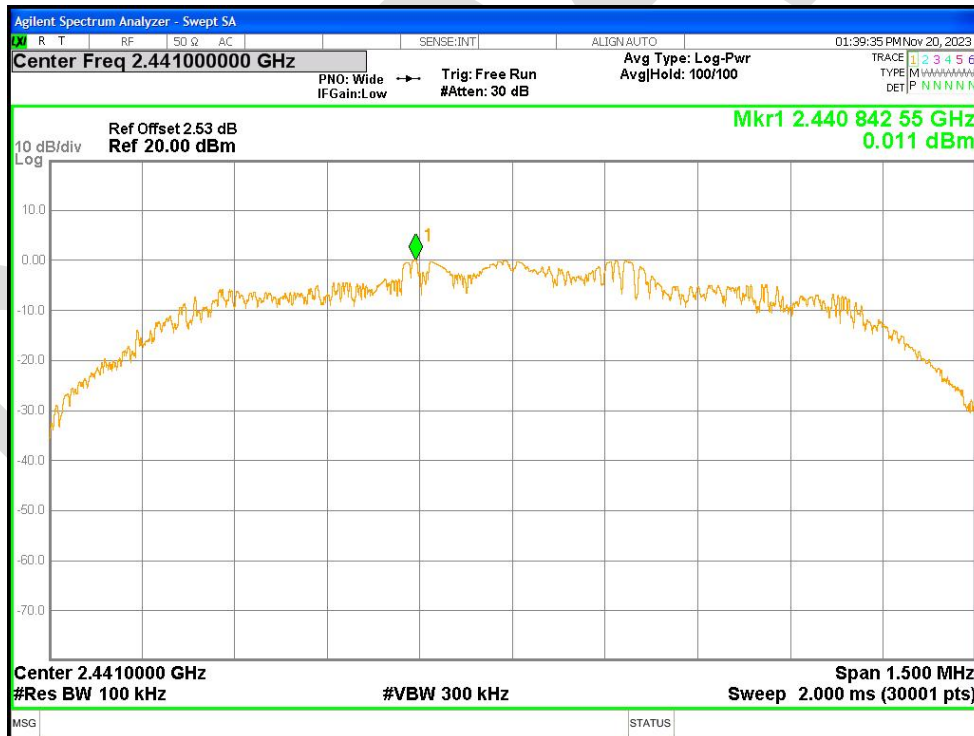

Tx. Spurious NVNT 2-DH1 2441MHz Ant1 Emission

Tx. Spurious NVNT 2-DH1 2480MHz Ant1 Ref

Tx. Spurious NVNT 2-DH1 2480MHz Ant1 Emission

Tx. Spurious NVNT 3-DH1 2402MHz Ant1 Ref

Tx. Spurious NVNT 3-DH1 2402MHz Ant1 Emission

Tx. Spurious NVNT 3-DH1 2441MHz Ant1 Ref

Tx. Spurious NVNT 3-DH1 2441MHz Ant1 Emission

Tx. Spurious NVNT 3-DH1 2480MHz Ant1 Ref

Tx. Spurious NVNT 3-DH1 2480MHz Ant1 Emission

22.7 CARRIER FREQUENCIES SEPARATION