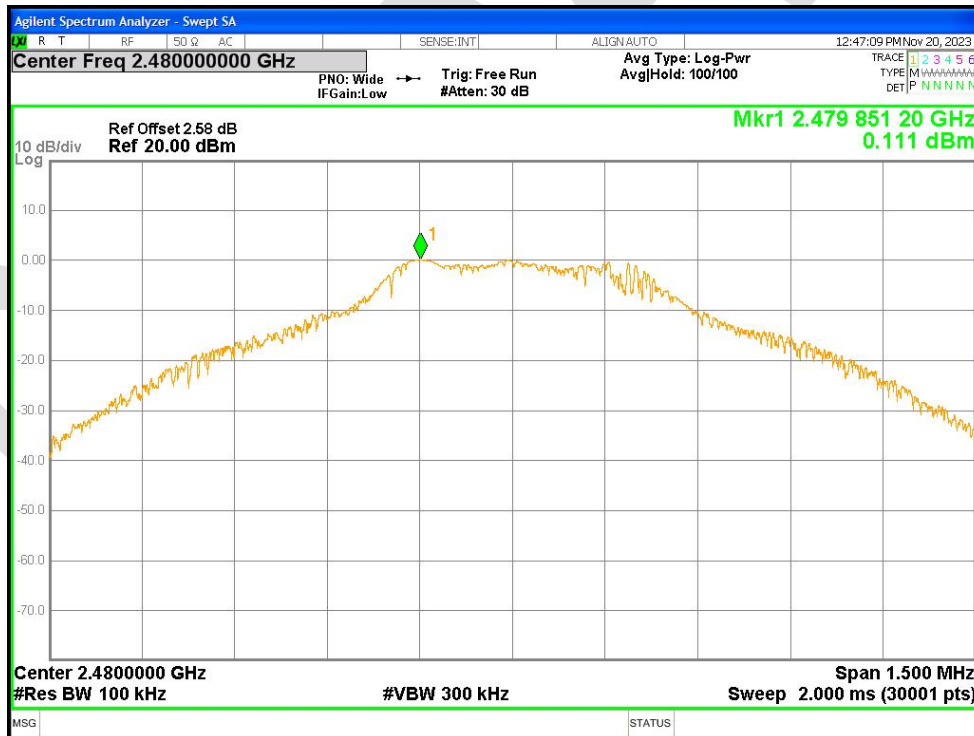

Tx. Spurious NVNT 1-DH1 2480MHz Ant1 Ref

Tx. Spurious NVNT 1-DH1 2480MHz Ant1 Emission

Tx. Spurious NVNT 2-DH1 2402MHz Ant1 Ref

Tx. Spurious NVNT 2-DH1 2402MHz Ant1 Emission

Tx. Spurious NVNT 2-DH1 2441MHz Ant1 Ref

Tx. Spurious NVNT 2-DH1 2441MHz Ant1 Emission

Tx. Spurious NVNT 2-DH1 2480MHz Ant1 Ref

Tx. Spurious NVNT 2-DH1 2480MHz Ant1 Emission

Tx. Spurious NVNT 3-DH1 2402MHz Ant1 Ref

Tx. Spurious NVNT 3-DH1 2402MHz Ant1 Emission