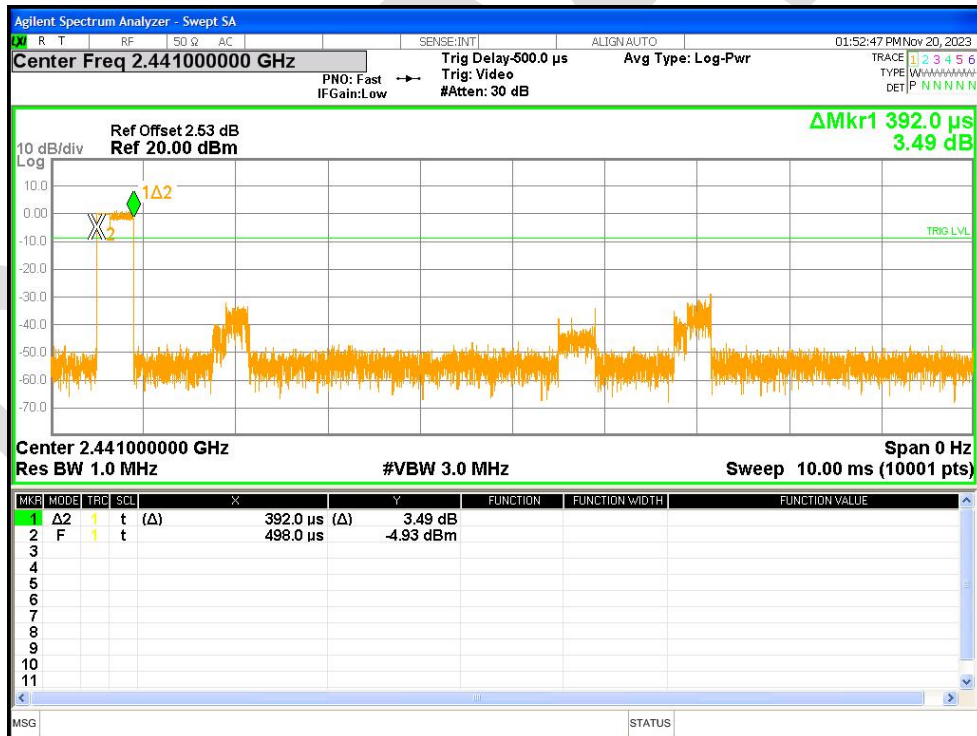

Dwell NVNT 2-DH1 2441MHz Ant1 One Burst

Dwell NVNT 2-DH1 2441MHz Ant1 Accumulated

Dwell NVNT 2-DH5 2441MHz Ant1 One Burst

Dwell NVNT 2-DH5 2441MHz Ant1 Accumulated

Dwell NVNT 3-DH1 2441MHz Ant1 One Burst

Dwell NVNT 3-DH1 2441MHz Ant1 Accumulated

Dwell NVNT 3-DH5 2441MHz Ant1 One Burst

Dwell NVNT 3-DH5 2441MHz Ant1 Accumulated