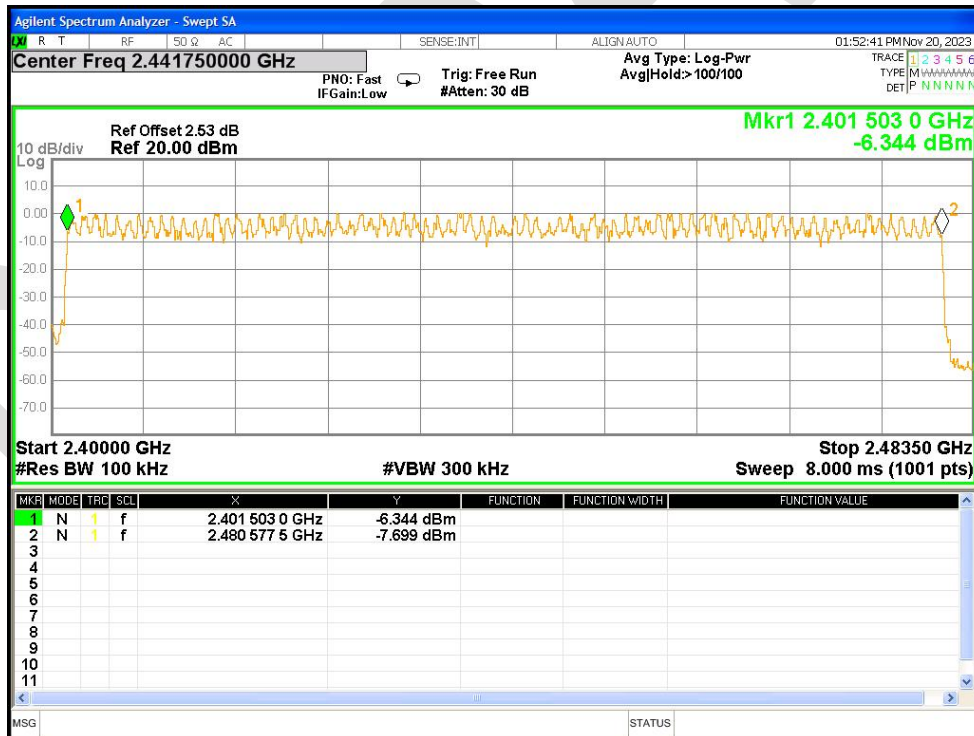

Hopping No. NVNT 1-DH1 2441MHz Ant1

Hopping No. NVNT 2-DH1 2441MHz Ant1

Hopping No. NVNT 3-DH1 2441MHz Ant1

22.9 DWELL TIME

Condition	Mode	Frequency (MHz)	Antenna	Pulse Time (ms)	Total Dwell Time (ms)	Burst Count	Period Time (ms)	Limit (ms)	Verdict
NVNT	1-DH1	2441	Ant1	0.383	119.879	313	31600	400	Pass
NVNT	1-DH3	2441	Ant1	1.639	255.684	156	31600	400	Pass
NVNT	1-DH5	2441	Ant1	2.888	352.336	122	31600	400	Pass
NVNT	2-DH1	2441	Ant1	0.392	124.656	318	31600	400	Pass
NVNT	2-DH5	2441	Ant1	2.892	300.768	104	31600	400	Pass
NVNT	3-DH1	2441	Ant1	0.392	125.048	319	31600	400	Pass
NVNT	3-DH5	2441	Ant1	2.894	350.174	121	31600	400	Pass