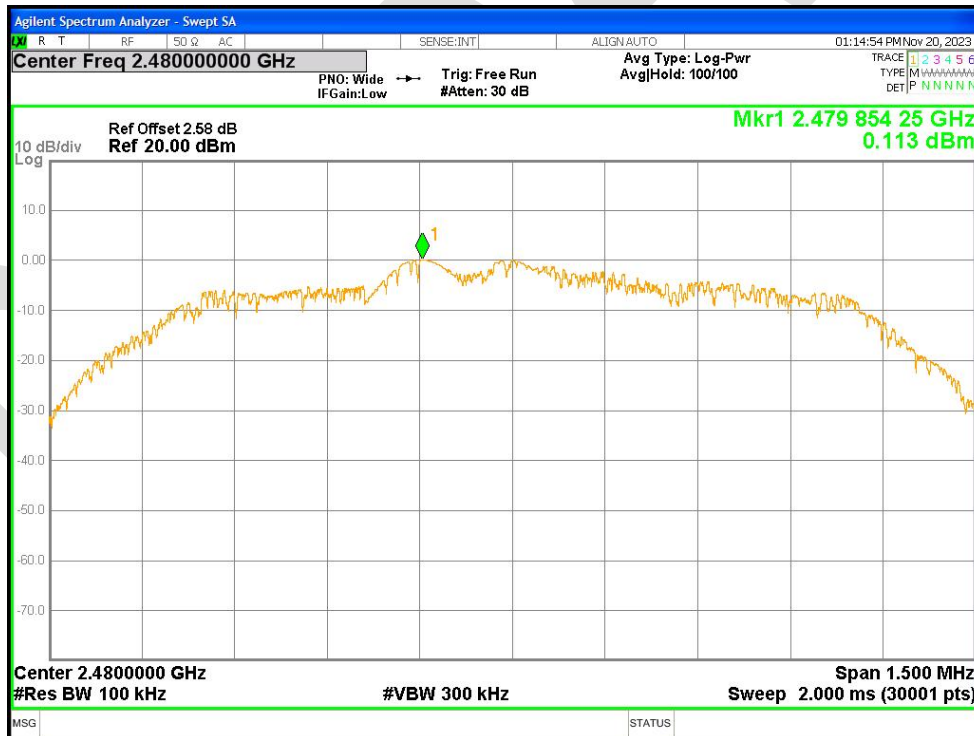

Tx. Spurious NVNT 1-DH1 2480MHz Ant1 Ref

Tx. Spurious NVNT 1-DH1 2480MHz Ant1 Emission

Tx. Spurious NVNT 2-DH1 2402MHz Ant1 Ref

Tx. Spurious NVNT 2-DH1 2402MHz Ant1 Emission

Tx. Spurious NVNT 2-DH1 2441MHz Ant1 Ref

Tx. Spurious NVNT 2-DH1 2441MHz Ant1 Emission

Tx. Spurious NVNT 2-DH1 2480MHz Ant1 Ref

Tx. Spurious NVNT 2-DH1 2480MHz Ant1 Emission

Tx. Spurious NVNT 3-DH1 2402MHz Ant1 Ref

Tx. Spurious NVNT 3-DH1 2402MHz Ant1 Emission