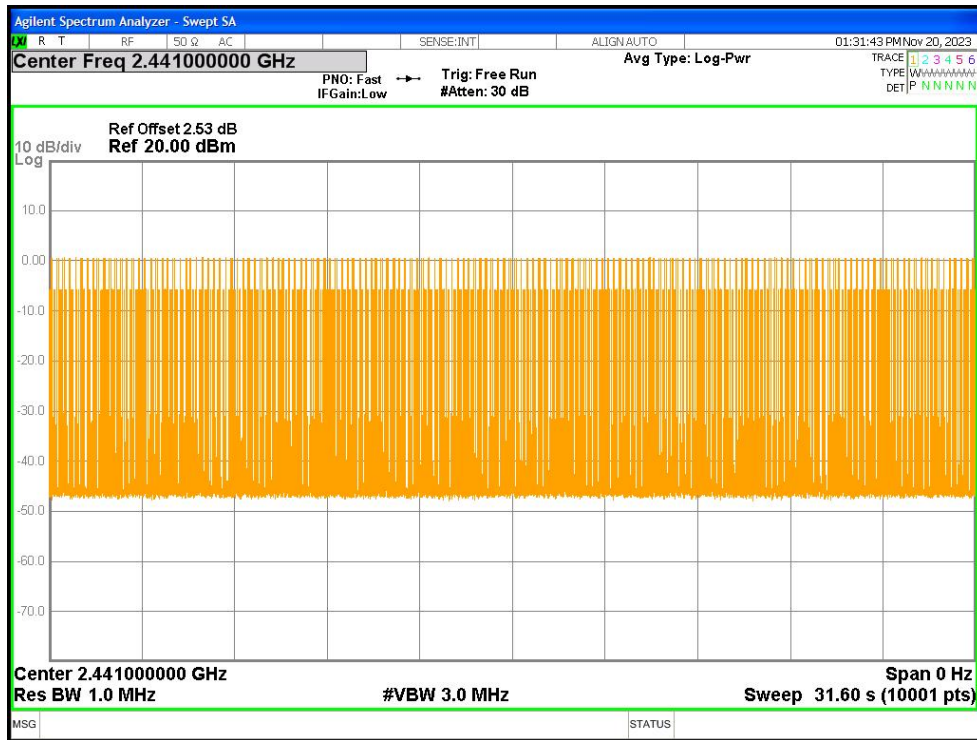

Dwell NVNT 1-DH1 2441MHz Ant1 One Burst

Dwell NVNT 1-DH1 2441MHz Ant1 Accumulated

Dwell NVNT 1-DH3 2441MHz Ant1 One Burst

Dwell NVNT 1-DH3 2441MHz Ant1 Accumulated

Dwell NVNT 1-DH5 2441MHz Ant1 One Burst

Dwell NVNT 1-DH5 2441MHz Ant1 Accumulated

Dwell NVNT 2-DH1 2441MHz Ant1 One Burst

Dwell NVNT 2-DH1 2441MHz Ant1 Accumulated

Dwell NVNT 2-DH5 2441MHz Ant1 One Burst

Dwell NVNT 2-DH5 2441MHz Ant1 Accumulated

Dwell NVNT 3-DH1 2441MHz Ant1 One Burst

Dwell NVNT 3-DH1 2441MHz Ant1 Accumulated