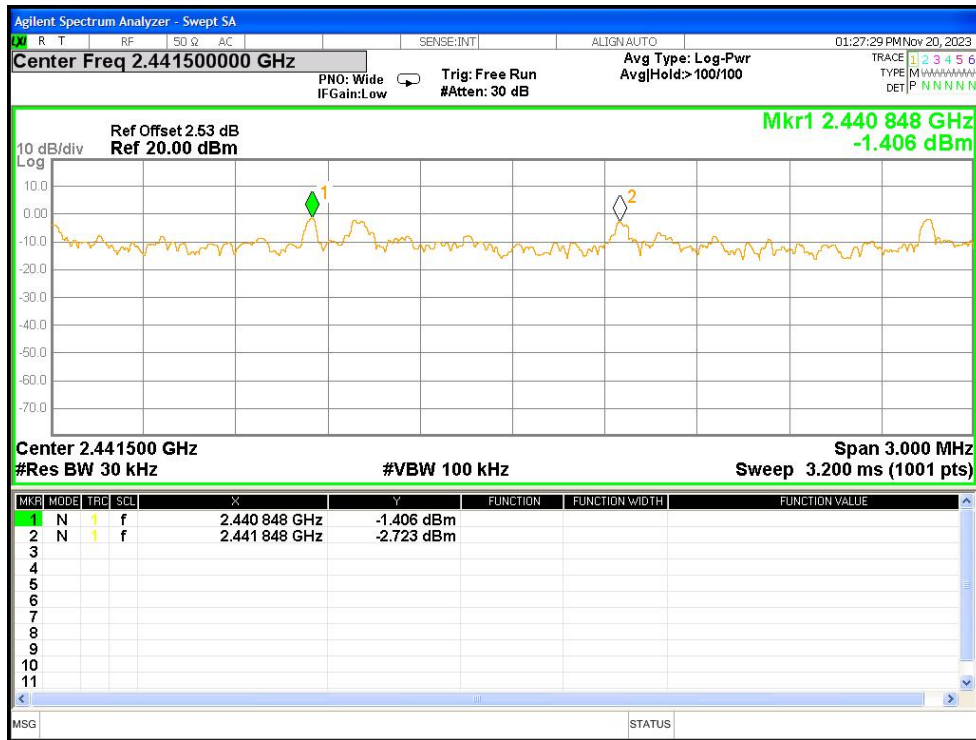

CFS NVNT 2-DH1 2441MHz Ant1