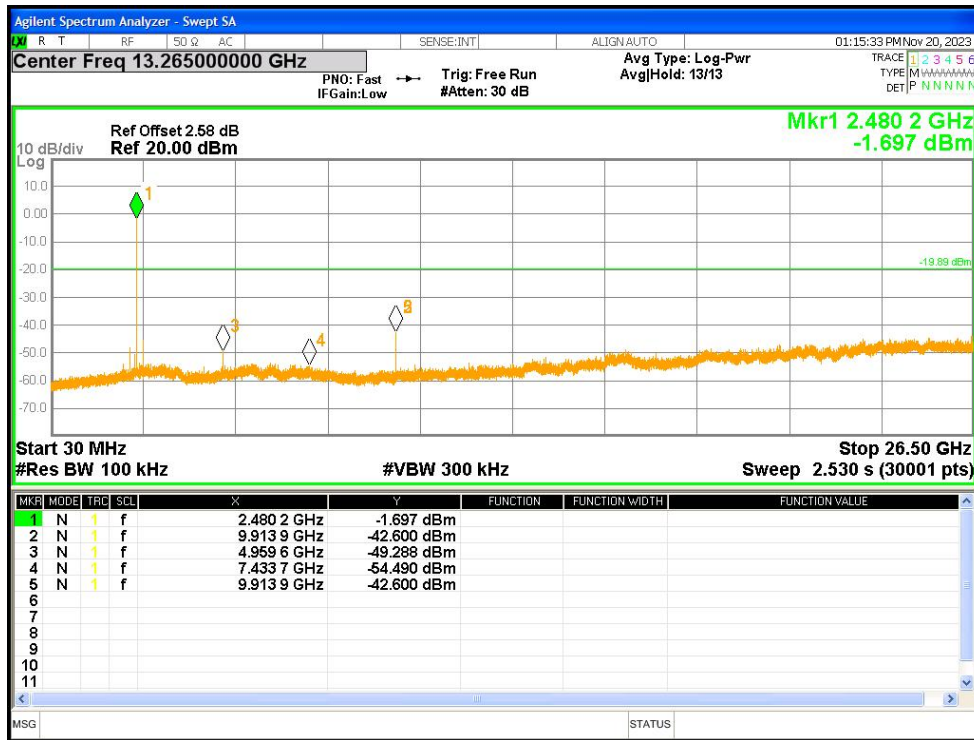

Tx. Spurious NVNT 1-DH1 2480MHz Ant1 Ref

Tx. Spurious NVNT 1-DH1 2480MHz Ant1 Emission

Tx. Spurious NVNT 2-DH1 2402MHz Ant1 Ref

Tx. Spurious NVNT 2-DH1 2402MHz Ant1 Emission

Tx. Spurious NVNT 2-DH1 2441MHz Ant1 Ref

Tx. Spurious NVNT 2-DH1 2441MHz Ant1 Emission

Tx. Spurious NVNT 2-DH1 2480MHz Ant1 Ref

Tx. Spurious NVNT 2-DH1 2480MHz Ant1 Emission

Tx. Spurious NVNT 3-DH1 2402MHz Ant1 Ref

Tx. Spurious NVNT 3-DH1 2402MHz Ant1 Emission