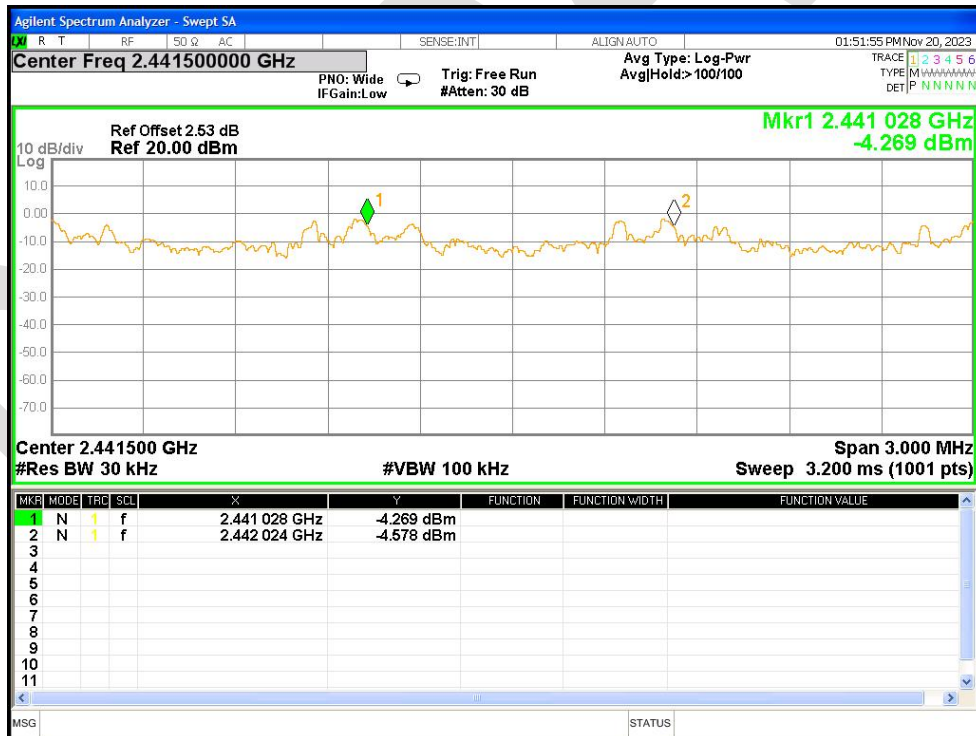

CFS NVNT 3-DH1 2441MHz Ant1