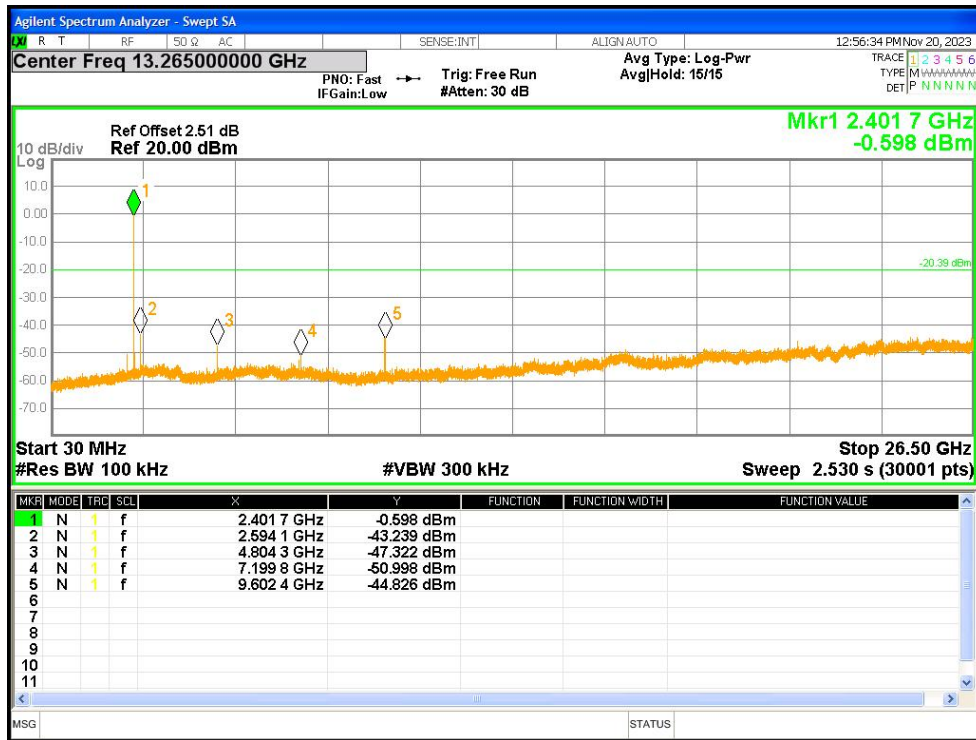

Tx. Spurious NVNT 1-DH1 2480MHz Ant1 Ref

Tx. Spurious NVNT 1-DH1 2480MHz Ant1 Emission

Tx. Spurious NVNT 2-DH1 2402MHz Ant1 Ref

Tx. Spurious NVNT 2-DH1 2402MHz Ant1 Emission

Tx. Spurious NVNT 2-DH1 2441MHz Ant1 Ref

Tx. Spurious NVNT 2-DH1 2441MHz Ant1 Emission

Tx. Spurious NVNT 2-DH1 2480MHz Ant1 Ref

Tx. Spurious NVNT 2-DH1 2480MHz Ant1 Emission

Tx. Spurious NVNT 3-DH1 2402MHz Ant1 Ref

Tx. Spurious NVNT 3-DH1 2402MHz Ant1 Emission