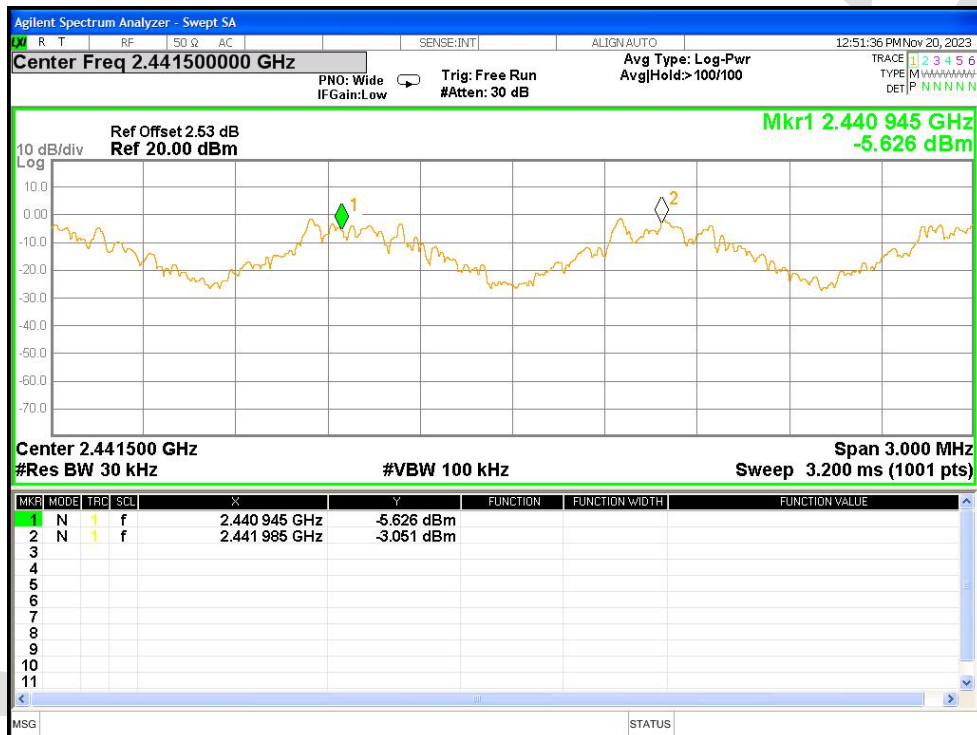

22.7 CARRIER FREQUENCIES SEPARATION

Condition	Mode	Antenna	Hopping Freq1 (MHz)	Hopping Freq2 (MHz)	HFS (MHz)	Limit (MHz)	Verdict
NVNT	1-DH1	Ant1	2440.945	2441.9845	1.0395	0.583	Pass
NVNT	2-DH1	Ant1	2440.8475	2441.848	1.0005	0.831	Pass
NVNT	3-DH1	Ant1	2441.0275	2442.0235	0.996	0.824	Pass

CFS NVNT 1-DH1 2441MHz Ant1