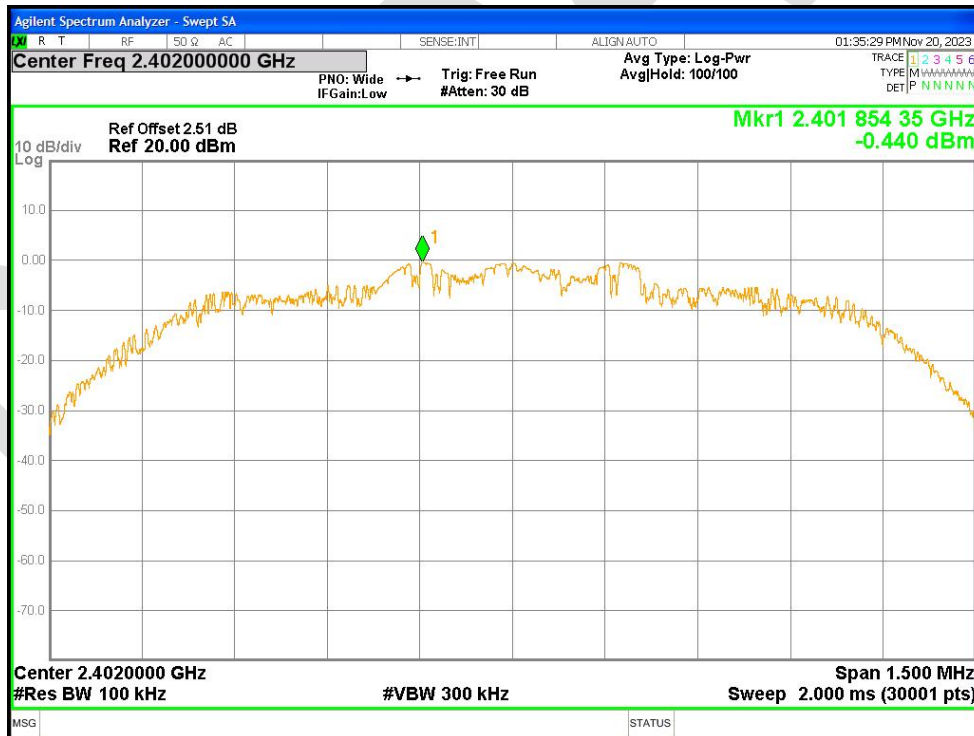

Tx. Spurious NVNT 2-DH1 2441MHz Ant1 Emission

Tx. Spurious NVNT 2-DH1 2480MHz Ant1 Ref

Tx. Spurious NVNT 2-DH1 2480MHz Ant1 Emission

Tx. Spurious NVNT 3-DH1 2402MHz Ant1 Ref

Tx. Spurious NVNT 3-DH1 2402MHz Ant1 Emission

Tx. Spurious NVNT 3-DH1 2441MHz Ant1 Ref

Tx. Spurious NVNT 3-DH1 2441MHz Ant1 Emission

Tx. Spurious NVNT 3-DH1 2480MHz Ant1 Ref

Tx. Spurious NVNT 3-DH1 2480MHz Ant1 Emission

22.7 CARRIER FREQUENCIES SEPARATION