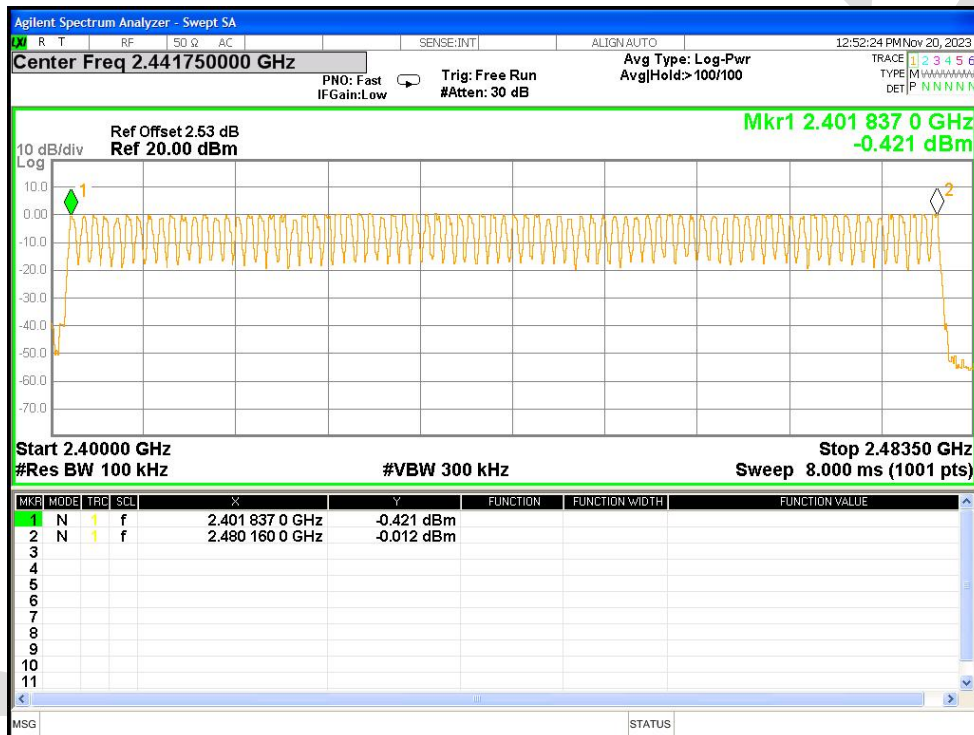

CFS NVNT 1-DH1 2441MHz Ant1

CFS NVNT 2-DH1 2441MHz Ant1

CFS NVNT 3-DH1 2441MHz Ant1

22.8 NUMBER OF HOPPING CHANNEL

Condition	Mode	Antenna	Hopping Number	Limit	Verdict
NVNT	1-DH1	Ant1	79	15	Pass
NVNT	2-DH1	Ant1	79	15	Pass
NVNT	3-DH1	Ant1	79	15	Pass

Hopping No. NVNT 1-DH1 2441MHz Ant1

Hopping No. NVNT 2-DH1 2441MHz Ant1

Hopping No. NVNT 3-DH1 2441MHz Ant1

22.9 DWELL TIME

Condition	Mode	Frequency (MHz)	Antenna	Pulse Time (ms)	Total Dwell Time (ms)	Burst Count	Period Time (ms)	Limit (ms)	Verdict
NVNT	1-DH1	2441	Ant1	0.383	119.879	313	31600	400	Pass
NVNT	1-DH3	2441	Ant1	1.639	255.684	156	31600	400	Pass
NVNT	1-DH5	2441	Ant1	2.888	352.336	122	31600	400	Pass
NVNT	2-DH1	2441	Ant1	0.392	124.656	318	31600	400	Pass
NVNT	2-DH5	2441	Ant1	2.892	300.768	104	31600	400	Pass
NVNT	3-DH1	2441	Ant1	0.392	125.048	319	31600	400	Pass
NVNT	3-DH5	2441	Ant1	2.894	350.174	121	31600	400	Pass