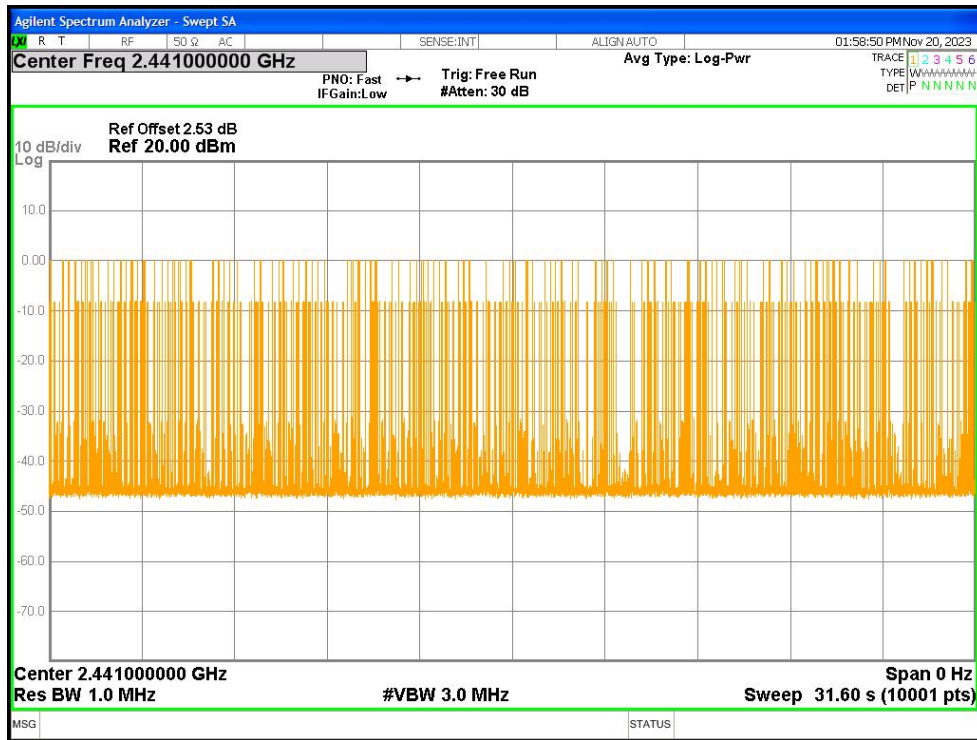

Dwell NVNT 1-DH1 2441MHz Ant1 One Burst

Dwell NVNT 1-DH1 2441MHz Ant1 Accumulated

Dwell NVNT 1-DH3 2441MHz Ant1 One Burst

Dwell NVNT 1-DH3 2441MHz Ant1 Accumulated

Dwell NVNT 1-DH5 2441MHz Ant1 One Burst

Dwell NVNT 1-DH5 2441MHz Ant1 Accumulated

Dwell NVNT 2-DH1 2441MHz Ant1 One Burst

Dwell NVNT 2-DH1 2441MHz Ant1 Accumulated

Dwell NVNT 2-DH5 2441MHz Ant1 One Burst

Dwell NVNT 2-DH5 2441MHz Ant1 Accumulated

Dwell NVNT 3-DH1 2441MHz Ant1 One Burst

Dwell NVNT 3-DH1 2441MHz Ant1 Accumulated