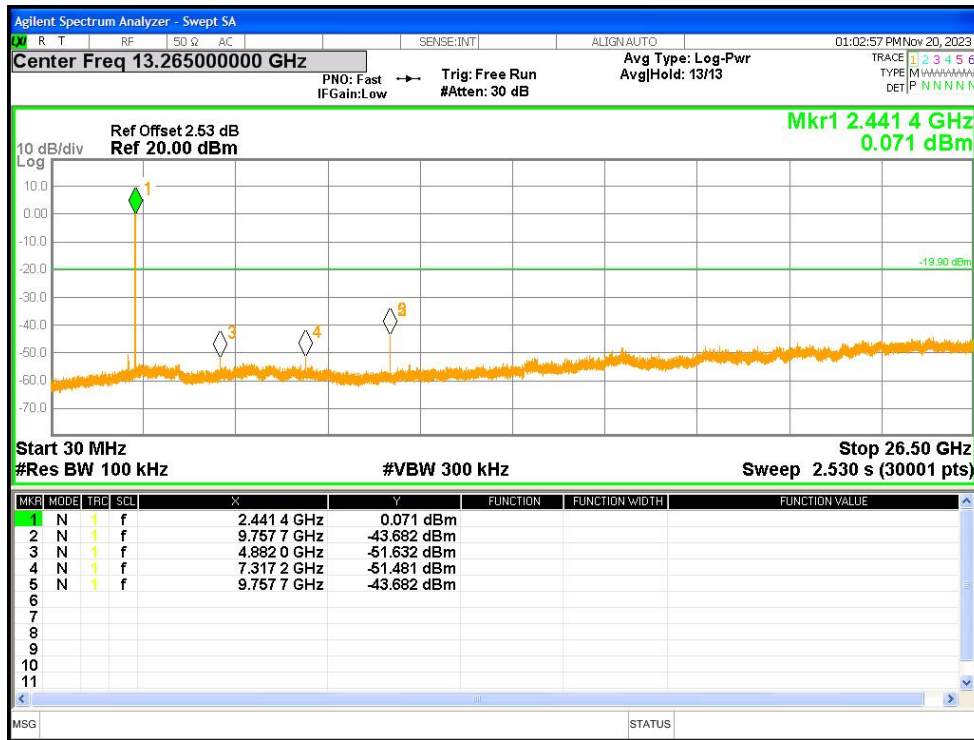

Tx. Spurious NVNT 1-DH1 2480MHz Ant1 Ref

Tx. Spurious NVNT 1-DH1 2480MHz Ant1 Emission

Tx. Spurious NVNT 2-DH1 2402MHz Ant1 Ref

Tx. Spurious NVNT 2-DH1 2402MHz Ant1 Emission

Tx. Spurious NVNT 2-DH1 2441MHz Ant1 Ref

Tx. Spurious NVNT 2-DH1 2441MHz Ant1 Emission

Tx. Spurious NVNT 2-DH1 2480MHz Ant1 Ref

Tx. Spurious NVNT 2-DH1 2480MHz Ant1 Emission

Tx. Spurious NVNT 3-DH1 2402MHz Ant1 Ref

Tx. Spurious NVNT 3-DH1 2402MHz Ant1 Emission

Tx. Spurious NVNT 3-DH1 2441MHz Ant1 Ref

Tx. Spurious NVNT 3-DH1 2441MHz Ant1 Emission

Tx. Spurious NVNT 3-DH1 2480MHz Ant1 Ref

Tx. Spurious NVNT 3-DH1 2480MHz Ant1 Emission

22.7 CARRIER FREQUENCIES SEPARATION