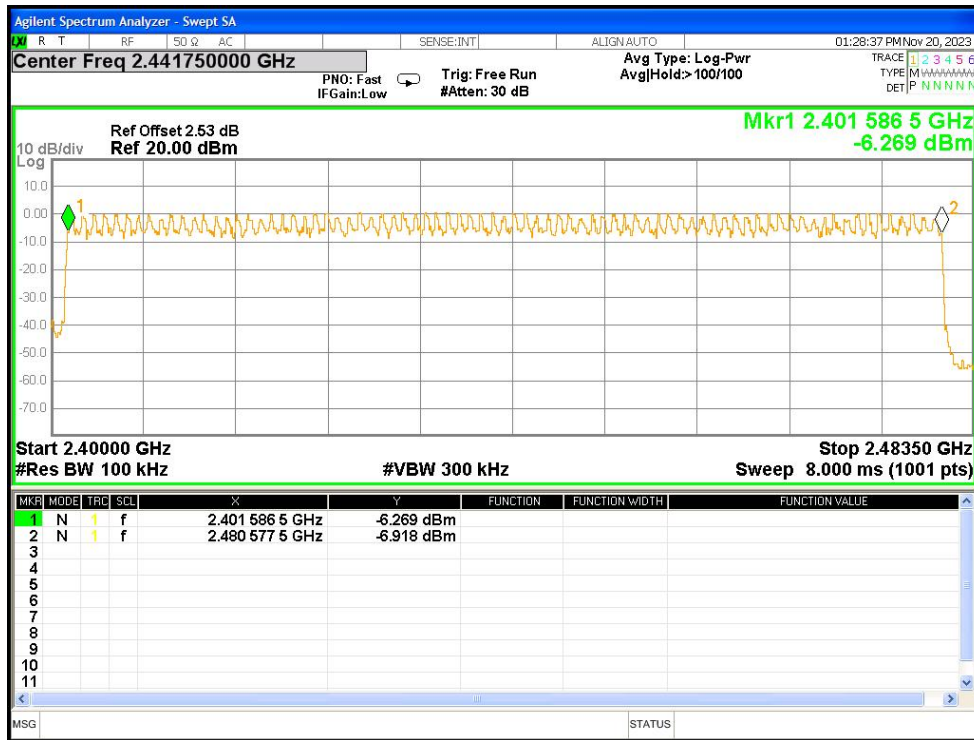

Hopping No. NVNT 1-DH1 2441MHz Ant1

Hopping No. NVNT 2-DH1 2441MHz Ant1

Hopping No. NVNT 3-DH1 2441MHz Ant1

22.9 DWELL TIME

Condition	Mode	Frequency (MHz)	Antenna	Pulse Time (ms)	Total Dwell Time (ms)	Burst Count	Period Time (ms)	Limit (ms)	Verdict
NVNT	1-DH1	2441	Ant1	0.383	119.879	313	31600	400	Pass
NVNT	1-DH3	2441	Ant1	1.639	255.684	156	31600	400	Pass
NVNT	1-DH5	2441	Ant1	2.888	352.336	122	31600	400	Pass
NVNT	2-DH1	2441	Ant1	0.392	124.656	318	31600	400	Pass
NVNT	2-DH5	2441	Ant1	2.892	300.768	104	31600	400	Pass
NVNT	3-DH1	2441	Ant1	0.392	125.048	319	31600	400	Pass
NVNT	3-DH5	2441	Ant1	2.894	350.174	121	31600	400	Pass