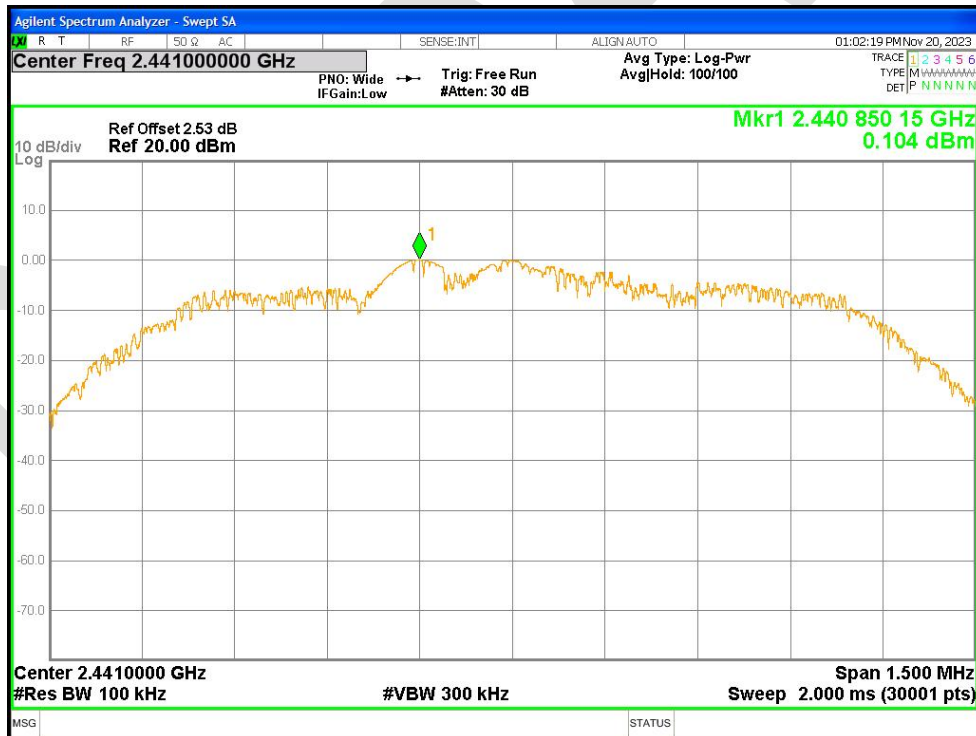

Tx. Spurious NVNT 1-DH1 2480MHz Ant1 Ref

Tx. Spurious NVNT 1-DH1 2480MHz Ant1 Emission

Tx. Spurious NVNT 2-DH1 2402MHz Ant1 Ref

Tx. Spurious NVNT 2-DH1 2402MHz Ant1 Emission

Tx. Spurious NVNT 2-DH1 2441MHz Ant1 Ref

Tx. Spurious NVNT 2-DH1 2441MHz Ant1 Emission

Tx. Spurious NVNT 2-DH1 2480MHz Ant1 Ref

Tx. Spurious NVNT 2-DH1 2480MHz Ant1 Emission

Tx. Spurious NVNT 3-DH1 2402MHz Ant1 Ref

Tx. Spurious NVNT 3-DH1 2402MHz Ant1 Emission