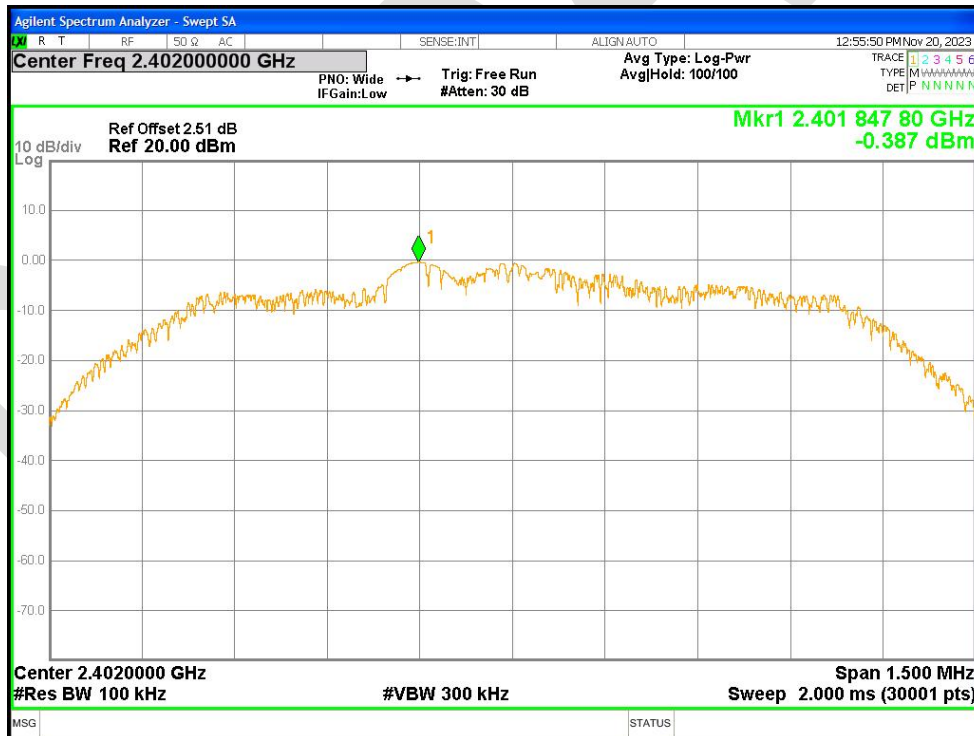

Tx. Spurious NVNT 1-DH1 2480MHz Ant1 Ref

Tx. Spurious NVNT 1-DH1 2480MHz Ant1 Emission

Tx. Spurious NVNT 2-DH1 2402MHz Ant1 Ref

Tx. Spurious NVNT 2-DH1 2402MHz Ant1 Emission

Tx. Spurious NVNT 2-DH1 2441MHz Ant1 Ref

Tx. Spurious NVNT 2-DH1 2441MHz Ant1 Emission

Tx. Spurious NVNT 2-DH1 2480MHz Ant1 Ref

Tx. Spurious NVNT 2-DH1 2480MHz Ant1 Emission

Tx. Spurious NVNT 3-DH1 2402MHz Ant1 Ref

Tx. Spurious NVNT 3-DH1 2402MHz Ant1 Emission