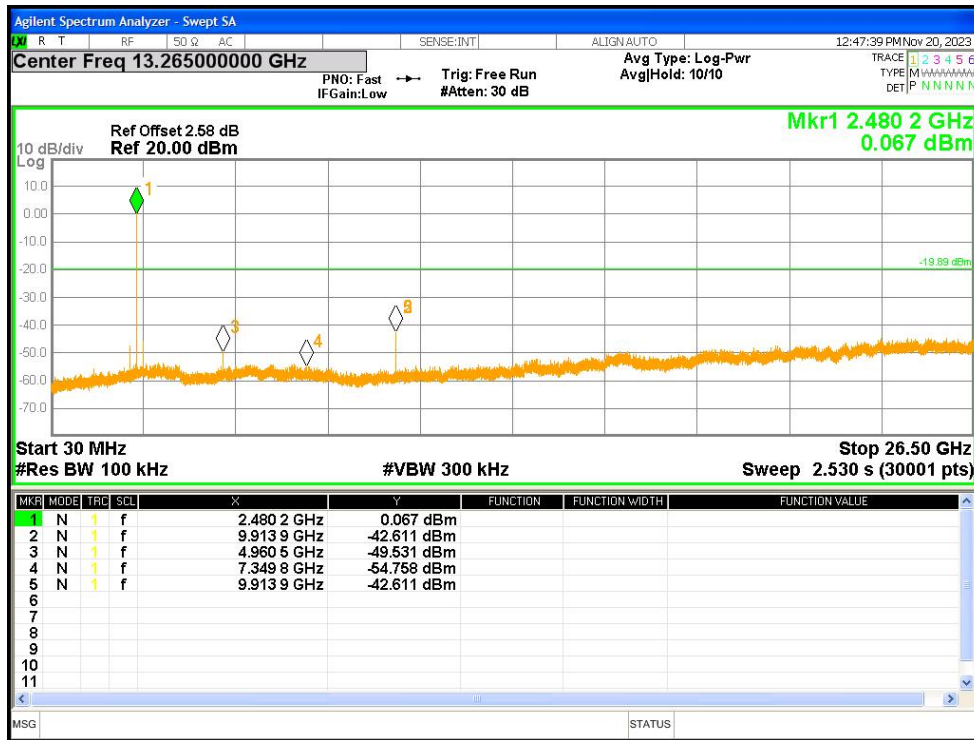

Tx. Spurious NVNT 1-DH1 2480MHz Ant1 Ref

Tx. Spurious NVNT 1-DH1 2480MHz Ant1 Emission

Tx. Spurious NVNT 2-DH1 2402MHz Ant1 Ref

Tx. Spurious NVNT 2-DH1 2402MHz Ant1 Emission

Tx. Spurious NVNT 2-DH1 2441MHz Ant1 Ref

Tx. Spurious NVNT 2-DH1 2441MHz Ant1 Emission

Tx. Spurious NVNT 2-DH1 2480MHz Ant1 Ref

Tx. Spurious NVNT 2-DH1 2480MHz Ant1 Emission

Tx. Spurious NVNT 3-DH1 2402MHz Ant1 Ref

Tx. Spurious NVNT 3-DH1 2402MHz Ant1 Emission

Tx. Spurious NVNT 3-DH1 2441MHz Ant1 Ref

Tx. Spurious NVNT 3-DH1 2441MHz Ant1 Emission

Tx. Spurious NVNT 3-DH1 2480MHz Ant1 Ref

Tx. Spurious NVNT 3-DH1 2480MHz Ant1 Emission

22.7 CARRIER FREQUENCIES SEPARATION