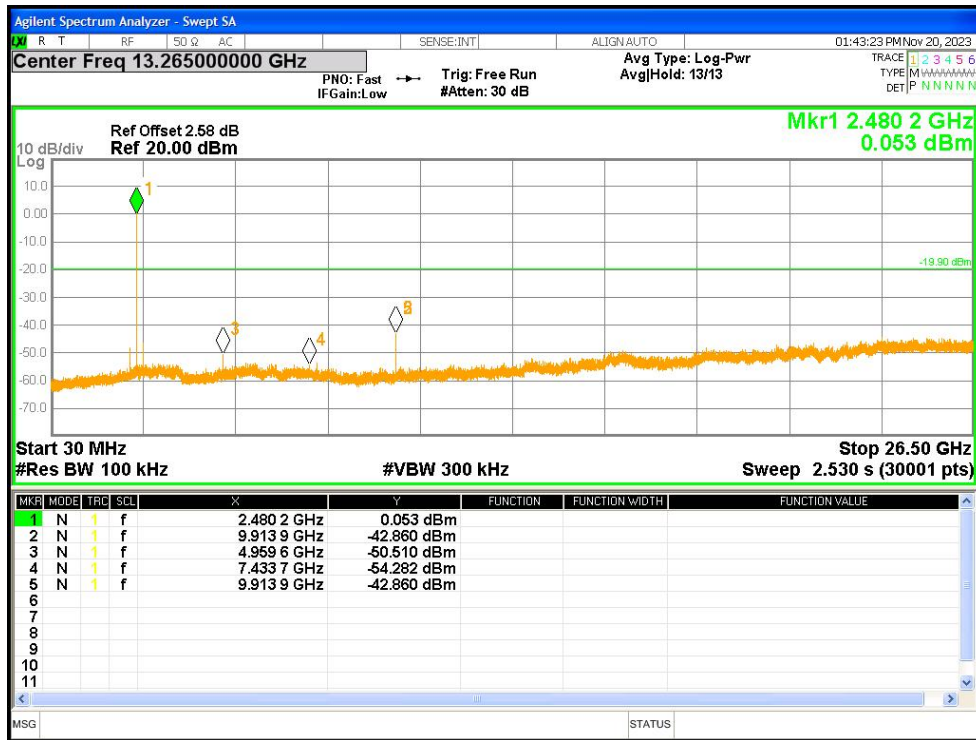

Tx. Spurious NVNT 3-DH1 2441MHz Ant1 Ref

Tx. Spurious NVNT 3-DH1 2441MHz Ant1 Emission

Tx. Spurious NVNT 3-DH1 2480MHz Ant1 Ref

Tx. Spurious NVNT 3-DH1 2480MHz Ant1 Emission

22.7 CARRIER FREQUENCIES SEPARATION

Condition	Mode	Antenna	Hopping Freq1 (MHz)	Hopping Freq2 (MHz)	HFS (MHz)	Limit (MHz)	Verdict
NVNT	1-DH1	Ant1	2440.945	2441.9845	1.0395	0.583	Pass
NVNT	2-DH1	Ant1	2440.8475	2441.848	1.0005	0.831	Pass
NVNT	3-DH1	Ant1	2441.0275	2442.0235	0.996	0.824	Pass