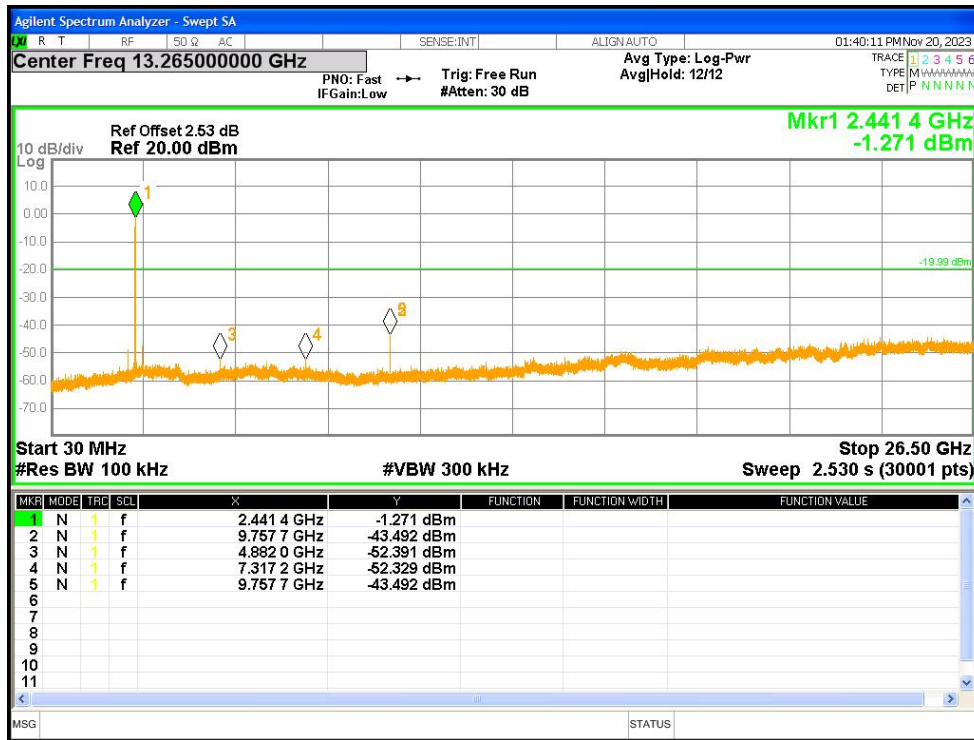

Tx. Spurious NVNT 1-DH1 2480MHz Ant1 Ref

Tx. Spurious NVNT 1-DH1 2480MHz Ant1 Emission

Tx. Spurious NVNT 2-DH1 2402MHz Ant1 Ref

Tx. Spurious NVNT 2-DH1 2402MHz Ant1 Emission

Tx. Spurious NVNT 2-DH1 2441MHz Ant1 Ref

Tx. Spurious NVNT 2-DH1 2441MHz Ant1 Emission

Tx. Spurious NVNT 2-DH1 2480MHz Ant1 Ref

Tx. Spurious NVNT 2-DH1 2480MHz Ant1 Emission

Tx. Spurious NVNT 3-DH1 2402MHz Ant1 Ref

Tx. Spurious NVNT 3-DH1 2402MHz Ant1 Emission

Tx. Spurious NVNT 3-DH1 2441MHz Ant1 Ref

Tx. Spurious NVNT 3-DH1 2441MHz Ant1 Emission

Tx. Spurious NVNT 3-DH1 2480MHz Ant1 Ref

Tx. Spurious NVNT 3-DH1 2480MHz Ant1 Emission

22.7 CARRIER FREQUENCIES SEPARATION