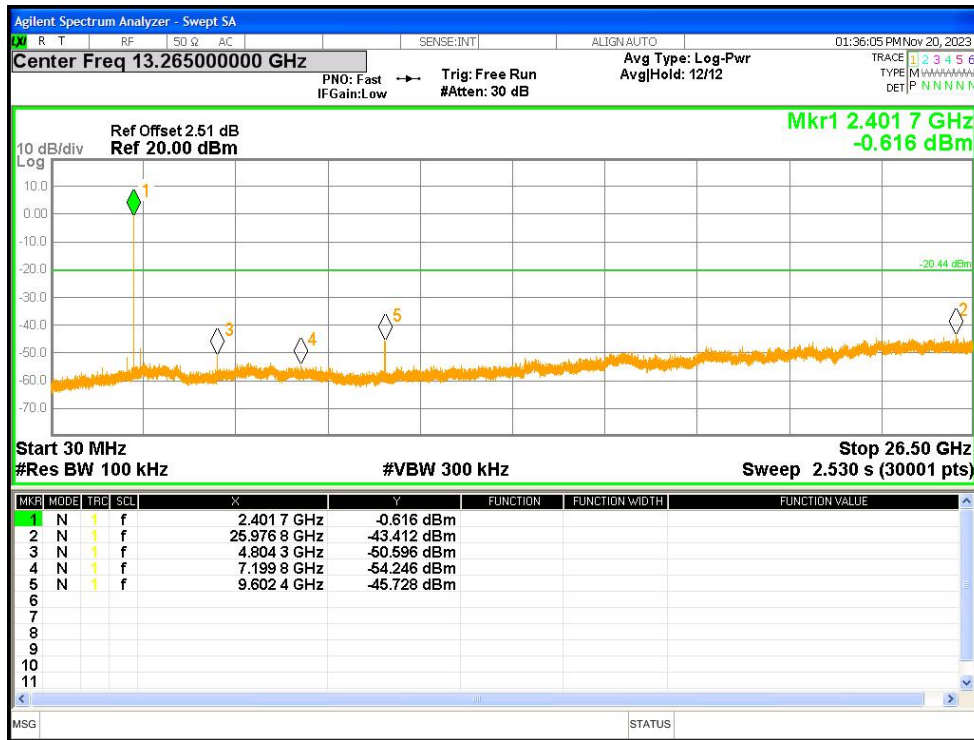

Tx. Spurious NVNT 2-DH1 2441MHz Ant1 Emission

Tx. Spurious NVNT 2-DH1 2480MHz Ant1 Ref

Tx. Spurious NVNT 2-DH1 2480MHz Ant1 Emission

Tx. Spurious NVNT 3-DH1 2402MHz Ant1 Ref

Tx. Spurious NVNT 3-DH1 2402MHz Ant1 Emission

Tx. Spurious NVNT 3-DH1 2441MHz Ant1 Ref

Tx. Spurious NVNT 3-DH1 2441MHz Ant1 Emission

Tx. Spurious NVNT 3-DH1 2480MHz Ant1 Ref

Tx. Spurious NVNT 3-DH1 2480MHz Ant1 Emission

22.7 CARRIER FREQUENCIES SEPARATION