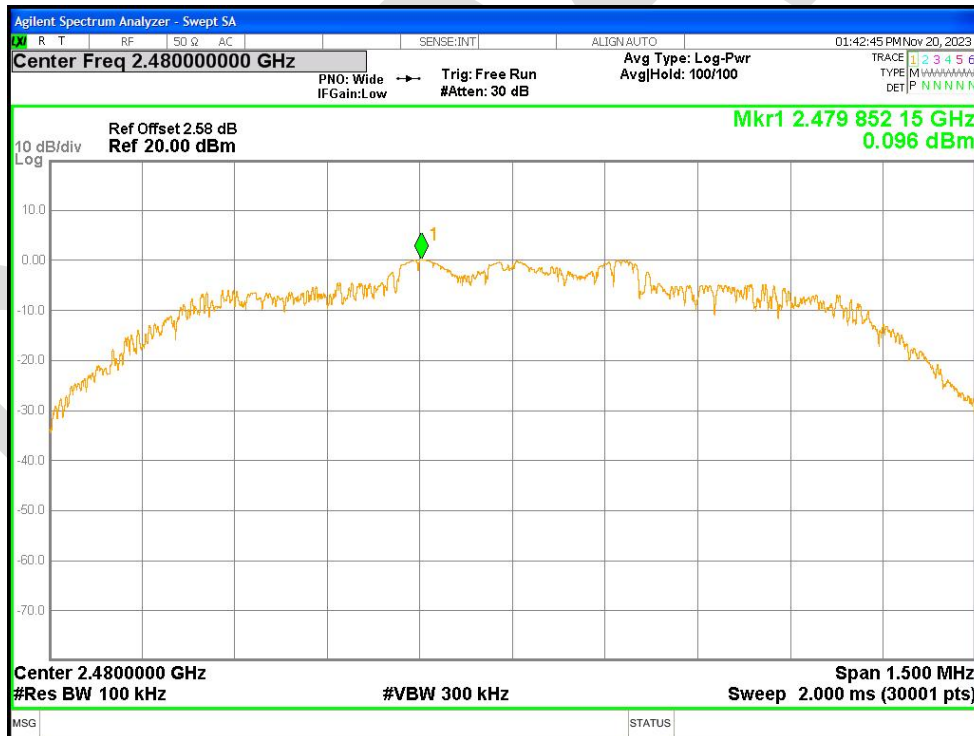

Tx. Spurious NVNT 2-DH1 2441MHz Ant1 Emission

Tx. Spurious NVNT 2-DH1 2480MHz Ant1 Ref

Tx. Spurious NVNT 2-DH1 2480MHz Ant1 Emission

Tx. Spurious NVNT 3-DH1 2402MHz Ant1 Ref

Tx. Spurious NVNT 3-DH1 2402MHz Ant1 Emission

Tx. Spurious NVNT 3-DH1 2441MHz Ant1 Ref

Tx. Spurious NVNT 3-DH1 2441MHz Ant1 Emission

Tx. Spurious NVNT 3-DH1 2480MHz Ant1 Ref

Tx. Spurious NVNT 3-DH1 2480MHz Ant1 Emission

22.7 CARRIER FREQUENCIES SEPARATION