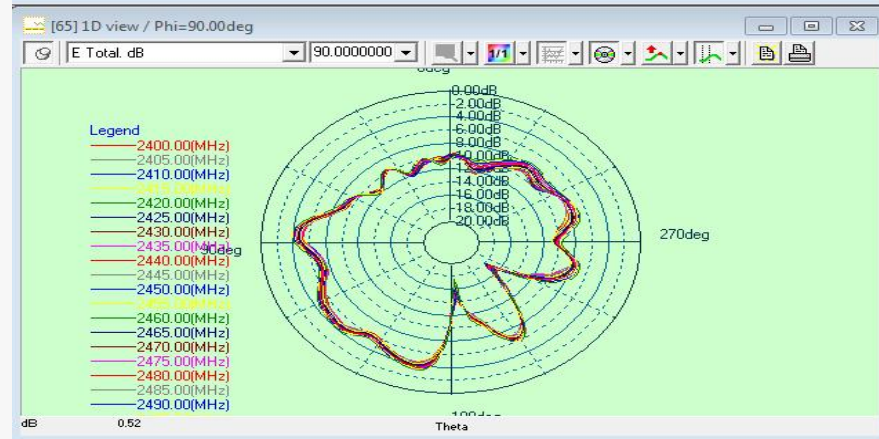

S19

test data

Planning to summarize

Passive data (loss / Smith / map)

Passive data (efficiency / gain / direction chart)

Frequency	Efficiency()	Gain .dB()
2400MHz	9%	-3.95
2405MHz	9%	-3.64
2410MHz	9%	-3.62
2415MHz	10%	-3.57
2420MHz	10%	-3.48
2425MHz	10%	-3.45
2430MHz	11%	-3.77
2435MHz	11%	-3.74
2440MHz	11%	-3.37
2445MHz	12%	-3.46
2450MHz	12%	-3.53
2455MHz	12%	-3.47
2460MHz	12%	-3.48
2465MHz	11%	-3.53
2470MHz	11%	-3.58
2475MHz	13%	-3.48
2480MHz	12%	-3.24
2485MHz	13%	-2.77
2490MHz	13%	-3.18
2495MHz	13%	-2.88
2500MHz	12%	-2.71

antenna position

Antenna position / assembly

Antenna specifications

Length: 19.5mm
material quality:FPC

Planning

summary

Planning to summarize

Note: Original machine state test, the motherboard has no changes.