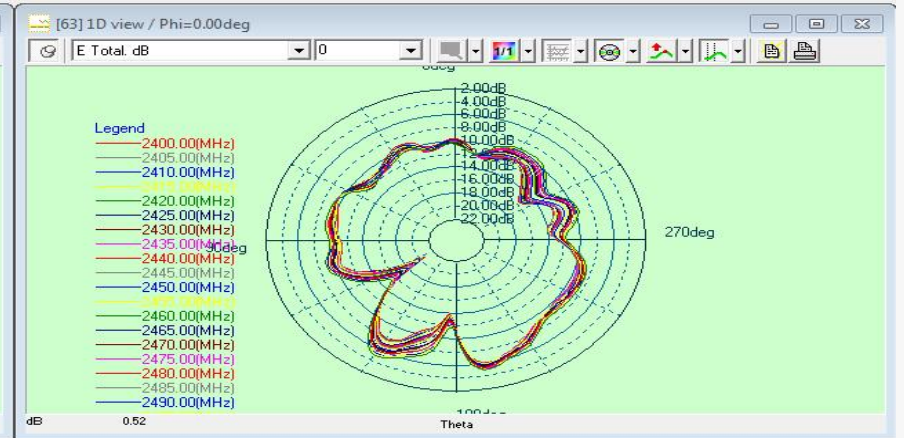

S19

test data

Planning to summarize

Passive data (loss / Smith / map)

Passive data (efficiency / gain / direction chart)

Frequency	Efficiency()	Gain .dB()
2400MHz	9%	-3.95
2405MHz	9%	-3.64
2410MHz	9%	-3.62
2415MHz	10%	-3.57
2420MHz	10%	-3.48
2425MHz	10%	-3.45
2430MHz	11%	-3.77
2435MHz	11%	-3.74
2440MHz	11%	-3.37
2445MHz	12%	-3.46
2450MHz	12%	-3.53
2455MHz	12%	-3.47
2460MHz	12%	-3.48
2465MHz	11%	-3.53
2470MHz	11%	-3.58
2475MHz	13%	-3.48
2480MHz	12%	-3.24
2485MHz	13%	-2.77
2490MHz	13%	-3.18
2495MHz	13%	-2.88
2500MHz	12%	-2.71

antenna position

Antenna position / assembly

Antenna specifications

Length: 19.5mm
material quality:FPC

Planning

summary

Planning to summarize

Note: Original machine state test, the motherboard has no changes.