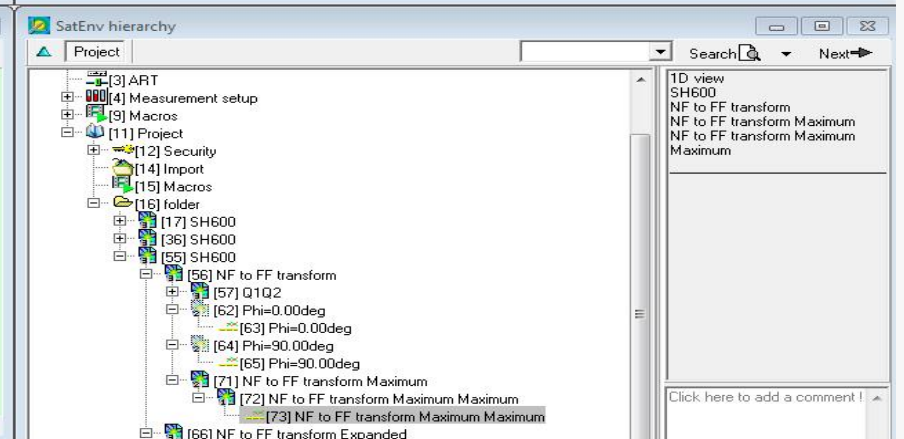

antenna position

Antenna position / assembly

Antenna specifications

Length: 19.5mm
material quality:FPC

Planning

summary

Planning to summarize

Note: Original machine state test, the motherboard has no changes.