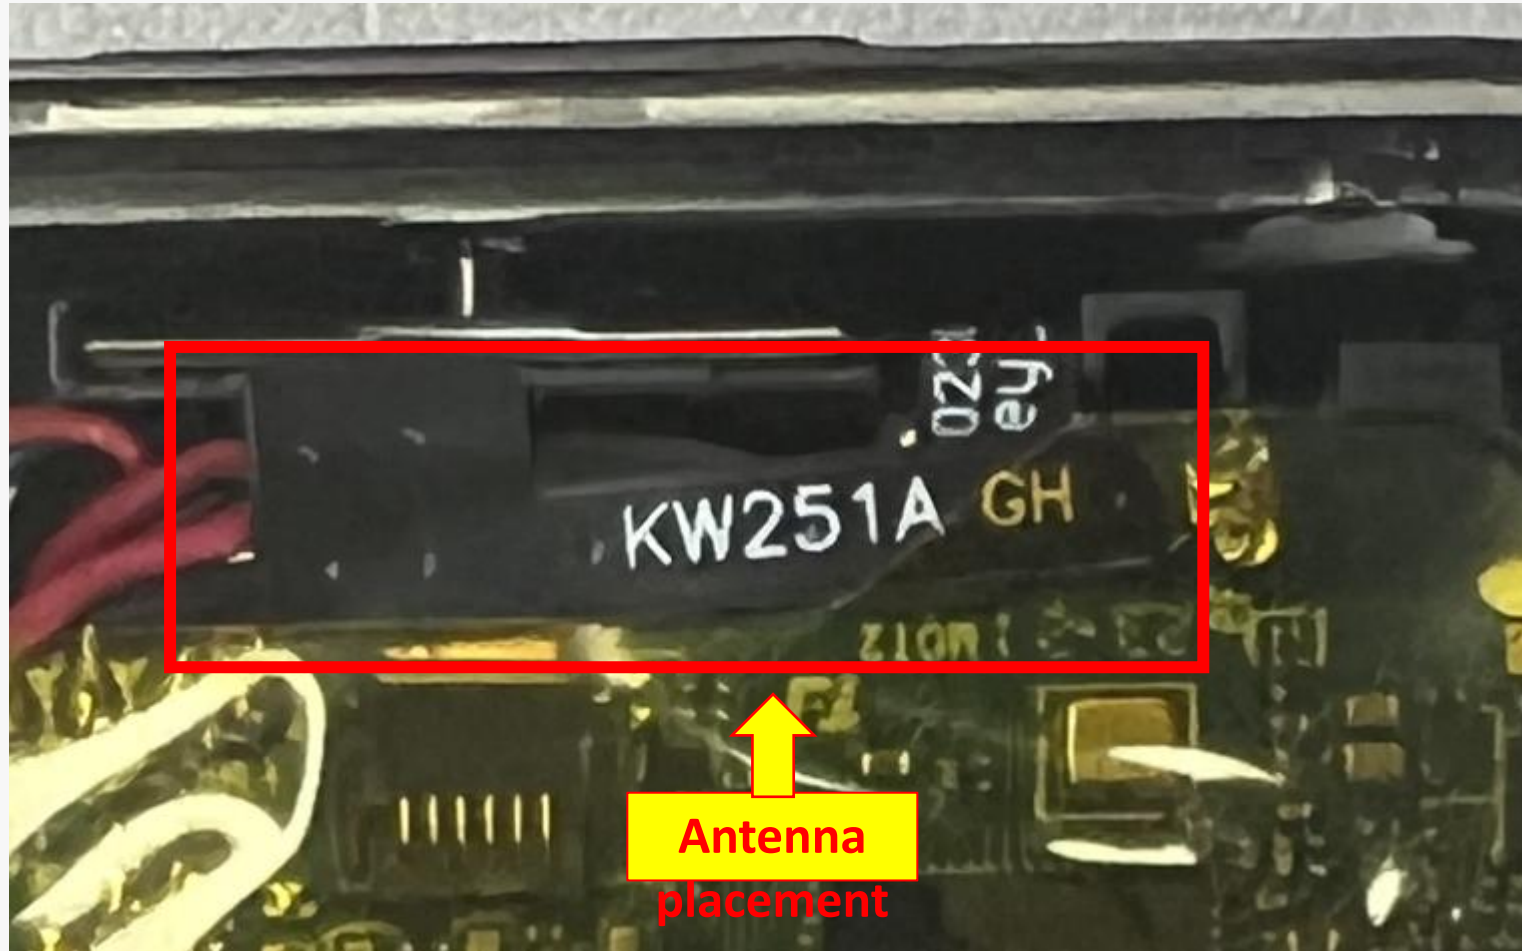

【SATIMO】

【广屏】

test macro

➤ SATIMO Dark room equipped:
Anritsu MT8820C /Agilent
E5071C/StarPoint SP9500

➤ The ETS darkroom is equipped with:
CMW500/Agilent 8960

➤ network analyzer:
Agilent E5071C

basic
Basic information
information

antenna position

Antenna position / assembly

Antenna specifications

Length: 19.5mm
material quality:FPC

Planning

summary

Planning to summarize

Note: Original machine state test, the motherboard has no changes.