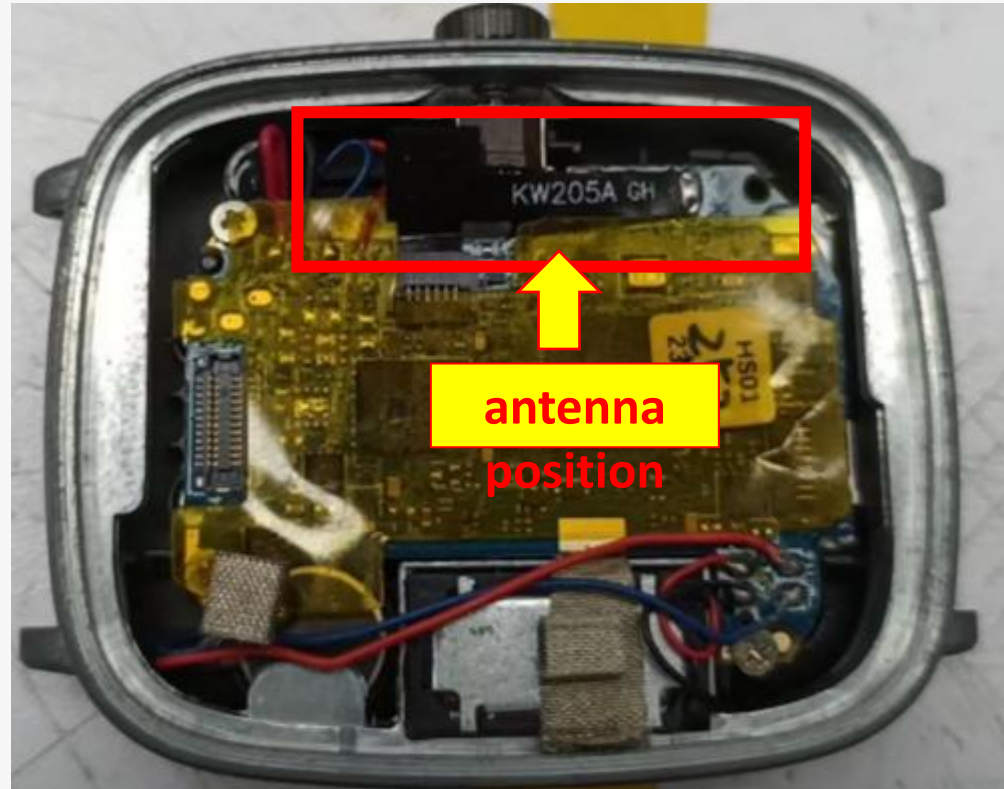

【SATIMO】

【广屏】

test macro

➤ SATIMO Dark room equipped:
Anritsu MT8820C /Agilent
E5071C/StarPoint SP9500

➤ The ETS darkroom is equipped with:
CMW500/Agilent 8960

➤ network analyzer:
Agilent E5071C

basic
Basic information
information

antenna position

Antenna position / assembly

Antenna specifications

Length: 19.5mm
material quality:FPC

Planning

summary

Planning to summarize

Note: Original machine state test, the motherboard has no changes.