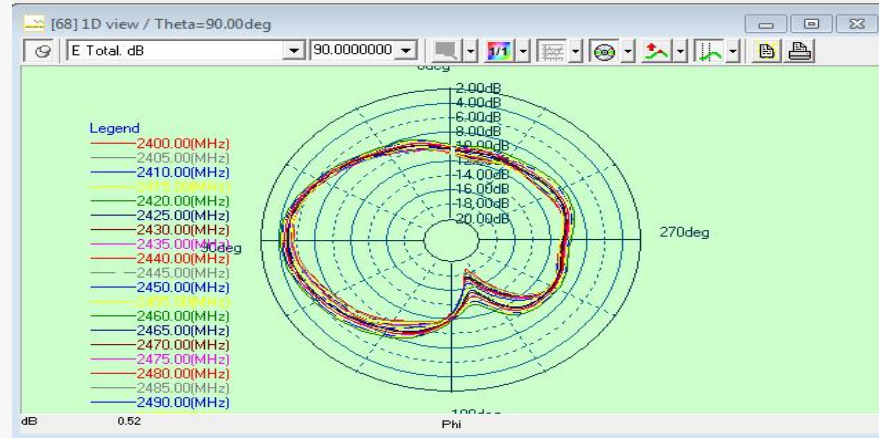

S19

test data

Planning to summarize

Passive data (loss / Smith / map)

Passive data (efficiency / gain / direction chart)

Frequency	Efficiency()	Gain .dB()
2400MHz	9%	-3.95
2405MHz	9%	-3.64
2410MHz	9%	-3.62
2415MHz	10%	-3.57
2420MHz	10%	-3.48
2425MHz	10%	-3.45
2430MHz	11%	-3.77
2435MHz	11%	-3.74
2440MHz	11%	-3.37
2445MHz	12%	-3.46
2450MHz	12%	-3.53
2455MHz	12%	-3.47
2460MHz	12%	-3.48
2465MHz	11%	-3.53
2470MHz	11%	-3.58
2475MHz	13%	-3.48
2480MHz	12%	-3.24
2485MHz	13%	-2.77
2490MHz	13%	-3.18
2495MHz	13%	-2.88
2500MHz	12%	-2.71

antenna position

Antenna position / assembly

Antenna specifications

Length: 19.5mm
material quality:FPC

Planning

summary

Planning to summarize

Note: Original machine state test, the motherboard has no changes.