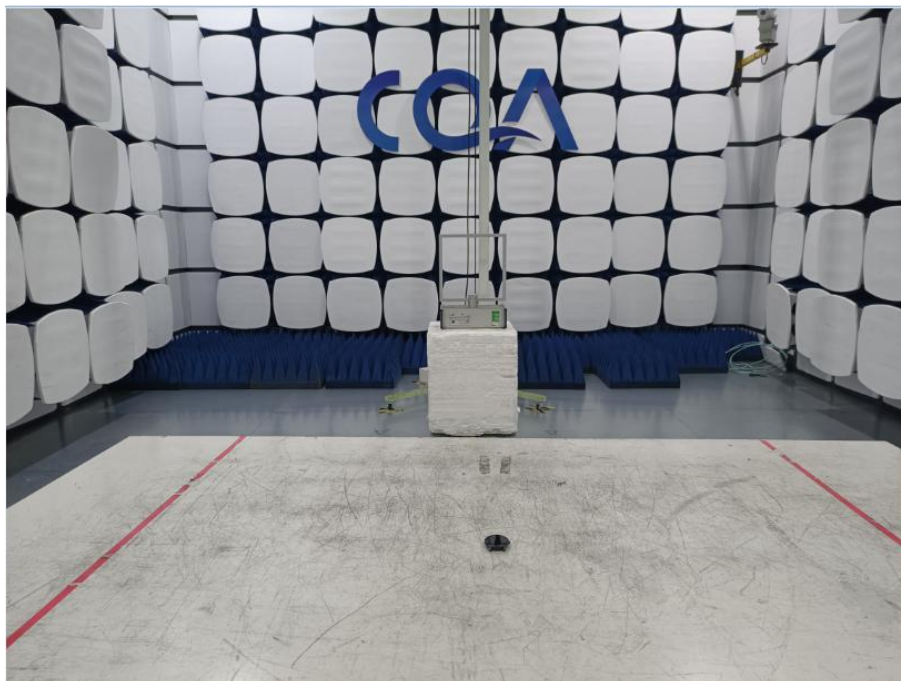

1 Photographs - EUT Test Setup

1.1 Radiated Spurious Emission

9KHz~30MHz:

30MHz~1GHz:

Above 1GHz:

1.2 Conducted Emission