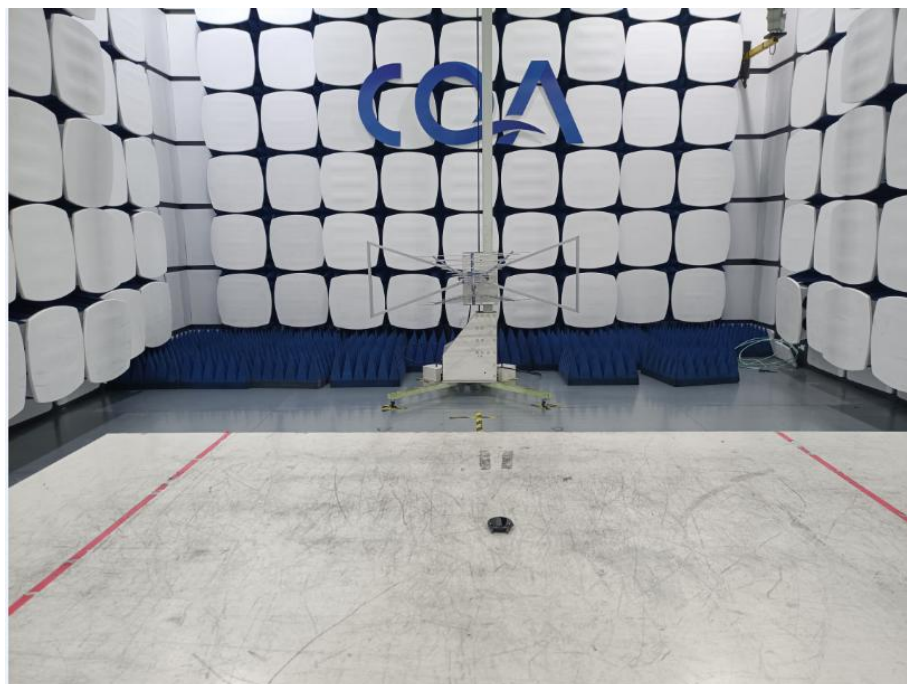

1 Photographs - EUT Test Setup

1.1 Radiated Spurious Emission

9KHz~30MHz:

30MHz~1GHz:

Above 1GHz:

1.2 Conducted Emission