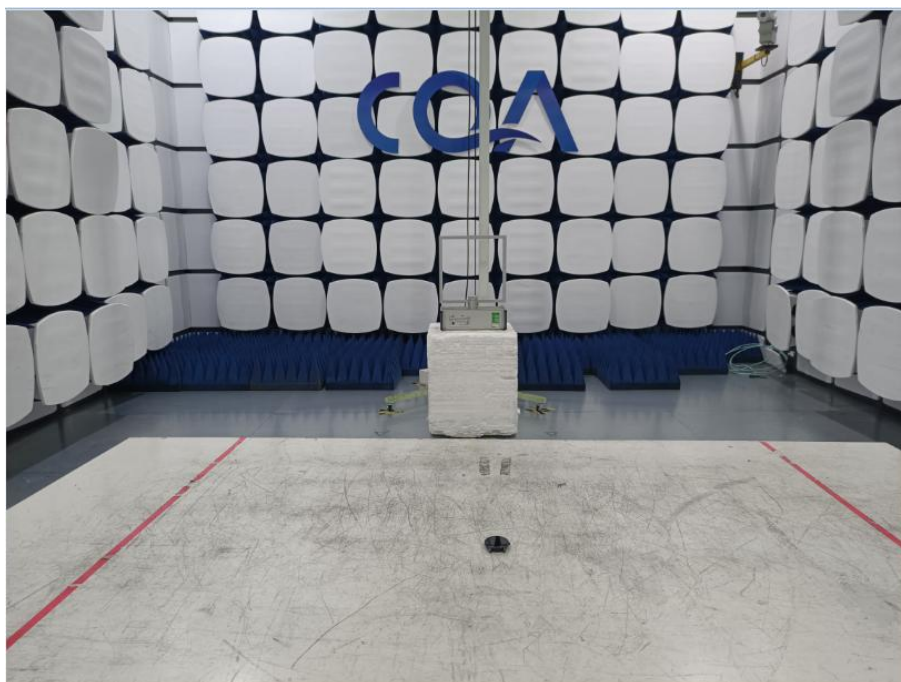

1 Photographs - EUT Test Setup

1.1 Radiated Spurious Emission

9KHz~30MHz:

30MHz~1GHz:

Above 1GHz:

1.2 Conducted Emission