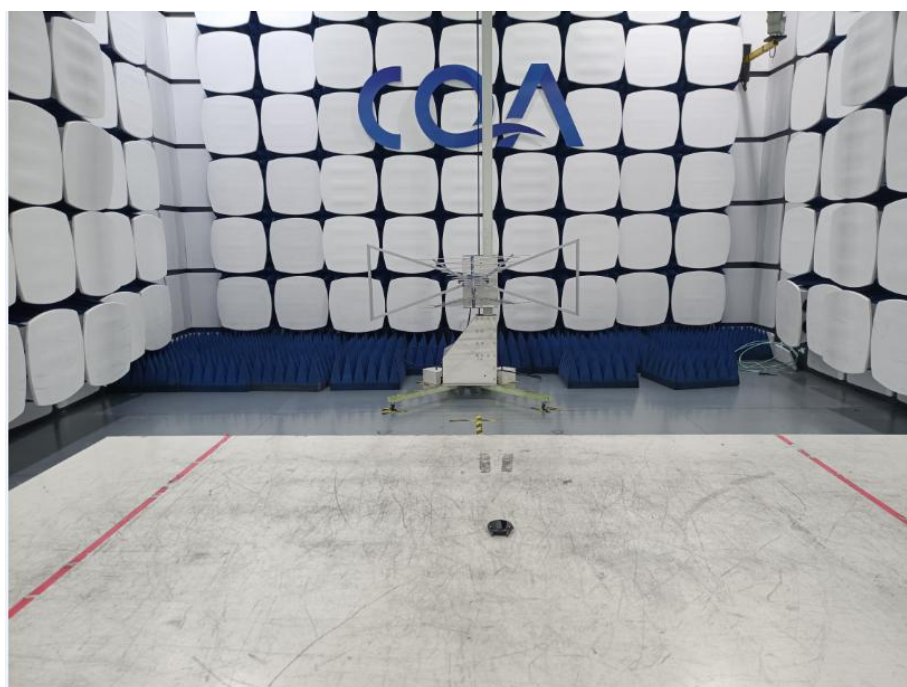

1 Photographs - EUT Test Setup

1.1 Radiated Spurious Emission

9KHz~30MHz:

30MHz~1GHz:

Above 1GHz:

1.2 Conducted Emission