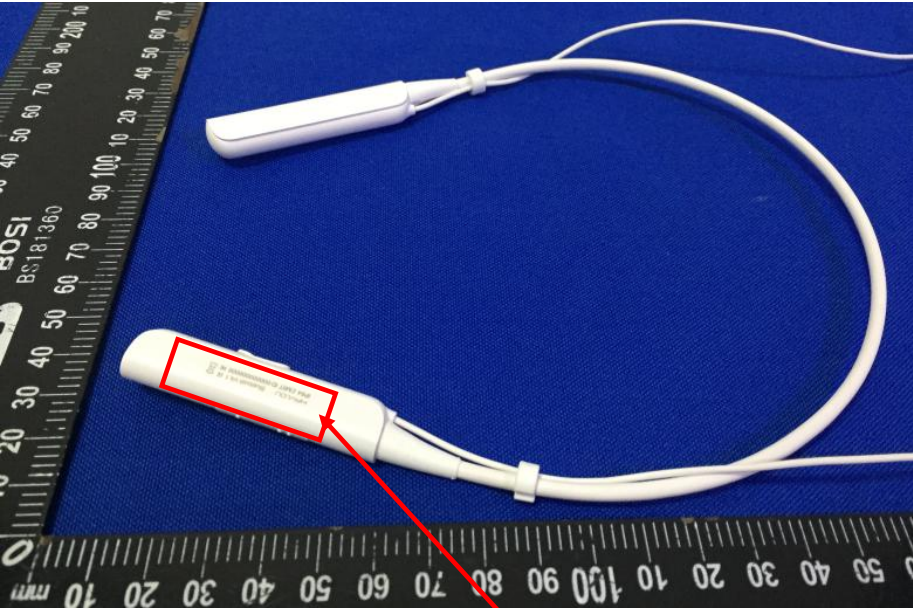

Label Artwork and Location

Model: Haylou-C10

Label:

Size:L*W=31.63*6.6mm

Location