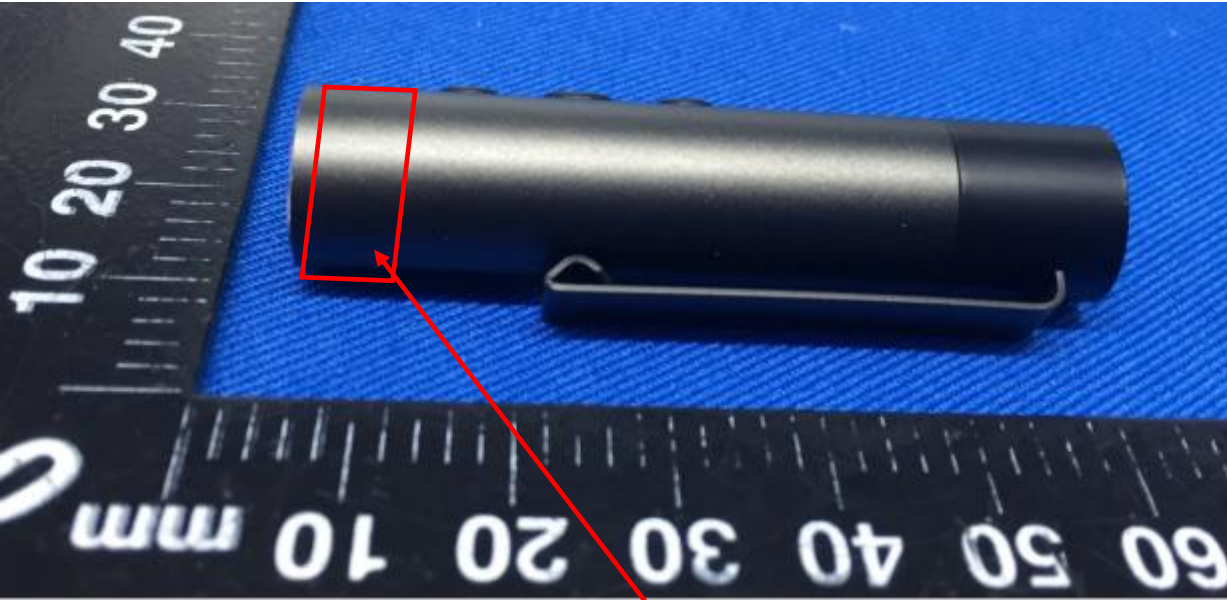

Label Artwork and Location

Model: Haylou-AD1

Label:

Size: L*W=40*10mm

Location