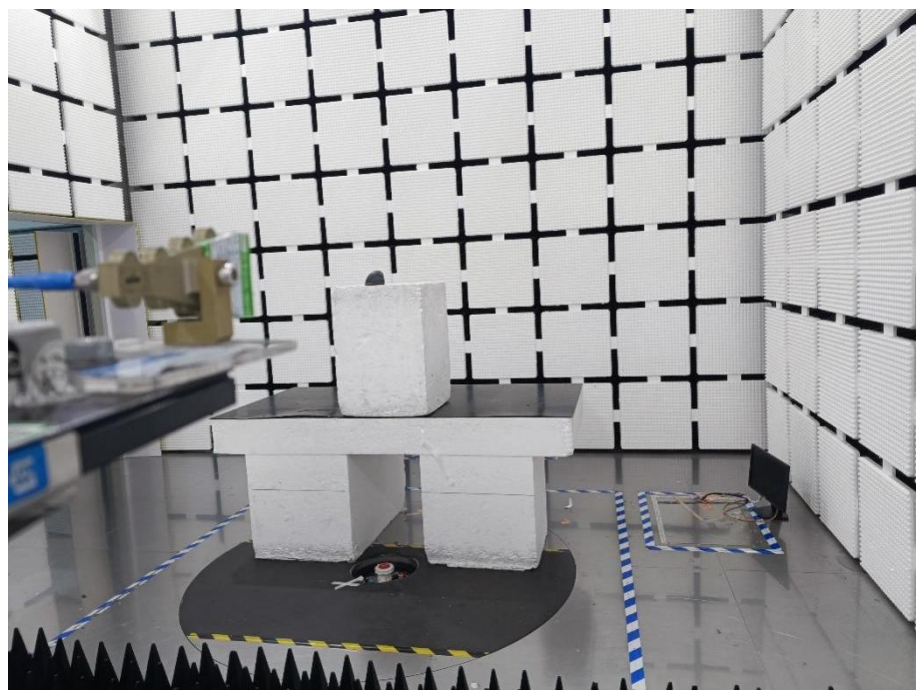

EXHIBIT 4 - TEST SETUP PHOTOGRAPHS

Conducted Emission Test Setup

Radiation Emission Test Setup (Below 30MHz)

Radiation Emission Test Setup (30MHz to 1GHz)

Radiation Emission Test Setup (1GHz to 18GHz)

**Radiation Emission Test
Setup (Above 18GHz)**