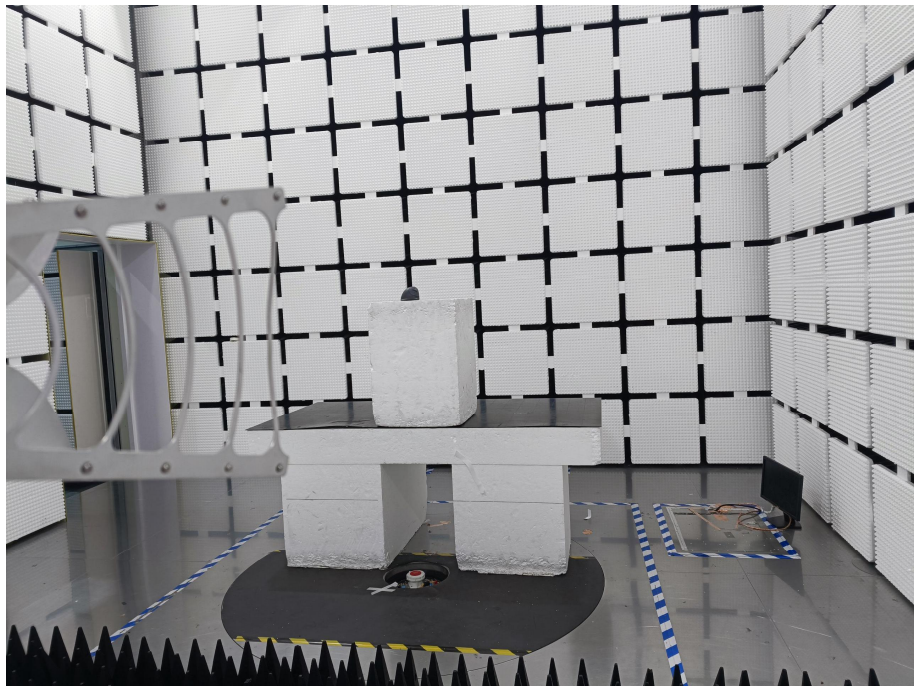

EXHIBIT 4 - TEST SETUP PHOTOGRAPHS

Conducted Emission Test Setup

Radiation Emission Test Setup (Below 30MHz)

Radiation Emission Test Setup (30MHz to 1GHz)

Radiation Emission Test Setup (1GHz to 18GHz)

**Radiation Emission Test
Setup (Above 18GHz)**