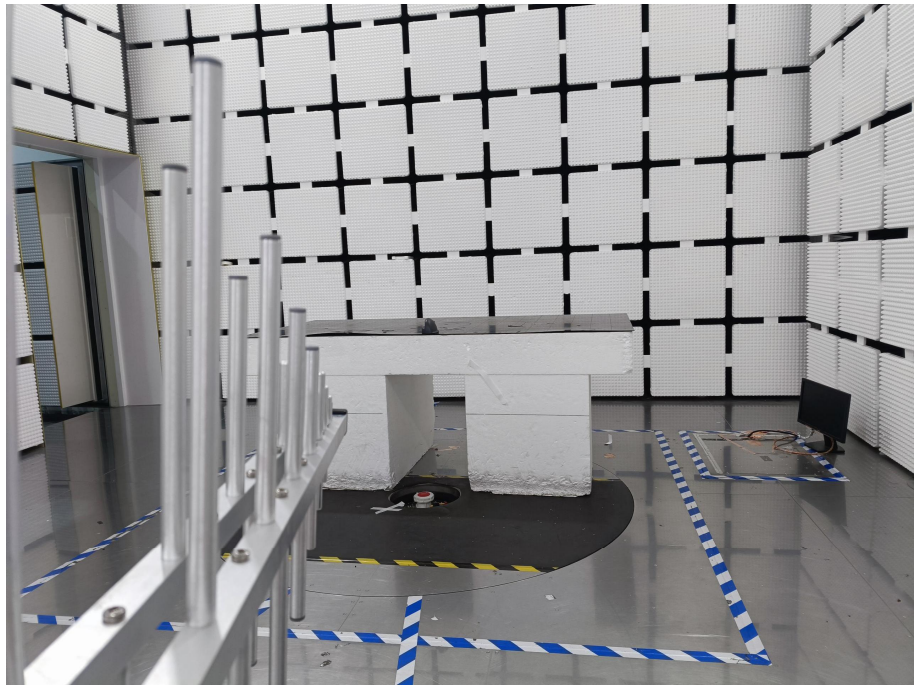

EXHIBIT 4 - TEST SETUP PHOTOGRAPHS

Conducted Emission Test Setup

Radiation Emission Test Setup (Below 30MHz)

Radiation Emission Test Setup (30MHz to 1GHz)

Radiation Emission Test Setup (1GHz to 18GHz)

**Radiation Emission Test
Setup (Above 18GHz)**