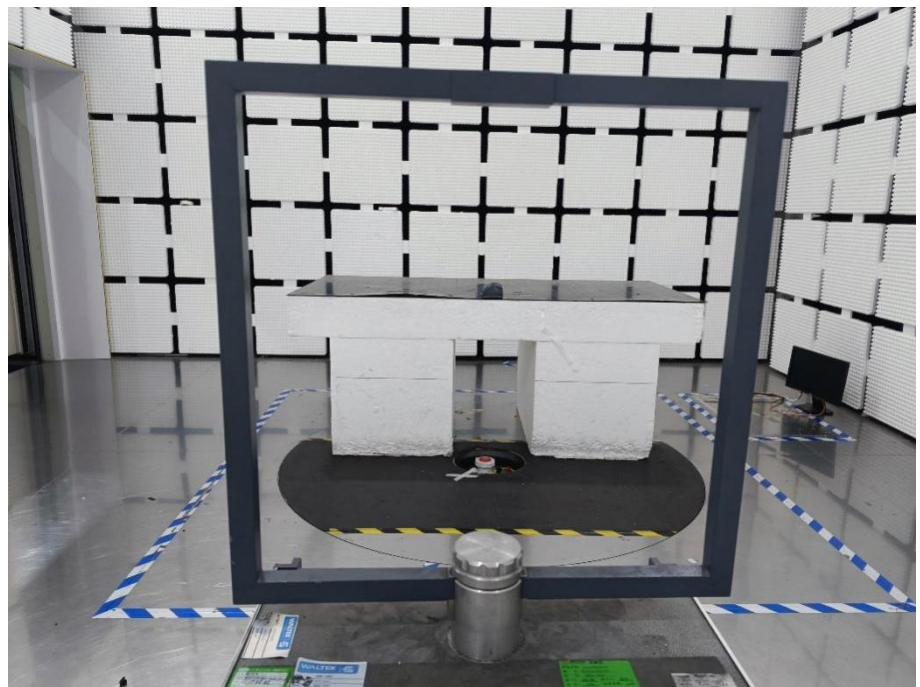

EXHIBIT 4 - TEST SETUP PHOTOGRAPHS

Conducted Emission Test Setup

Radiation Emission Test Setup (Below 30MHz)

Radiation Emission Test Setup (30MHz to 1GHz)

Radiation Emission Test Setup (1GHz to 18GHz)

**Radiation Emission Test
Setup (Above 18GHz)**