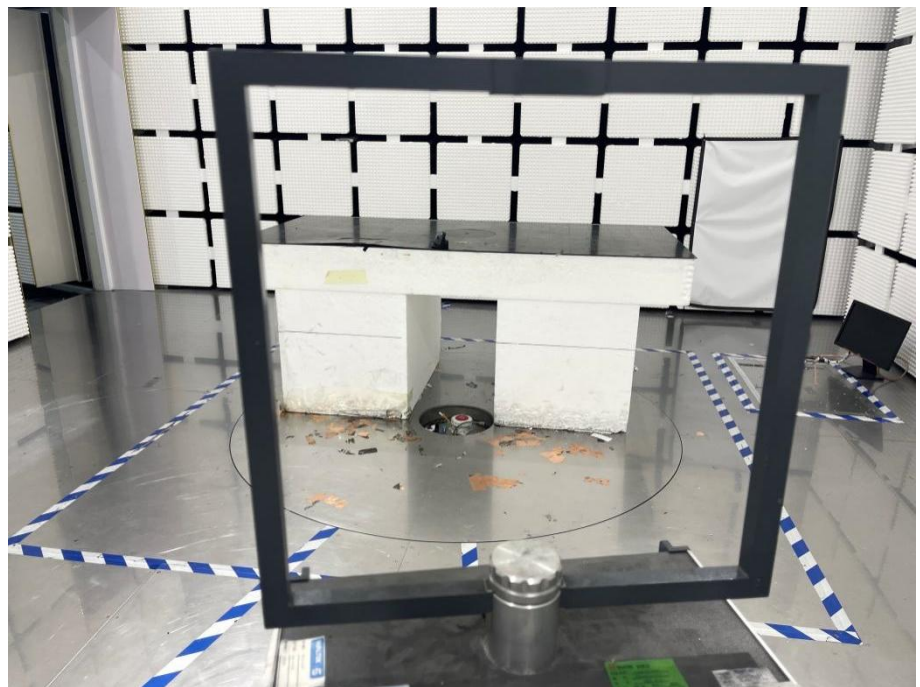

EXHIBIT 4 - TEST SETUP PHOTOGRAPHS

Conducted Emission Test Setup

Radiation Emission Test Setup (Below 30MHz)

Radiation Emission Test Setup (30MHz to 1GHz)

Radiation Emission Test Setup (1GHz to 18GHz)

**Radiation Emission Test
Setup (Above 18GHz)**