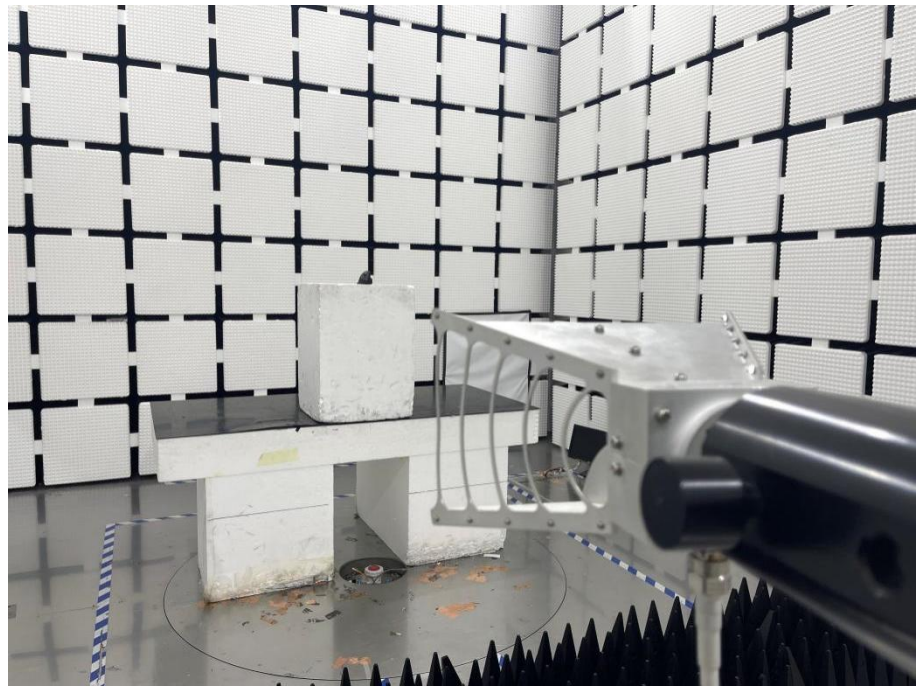

EXHIBIT 4 - TEST SETUP PHOTOGRAPHS

Conducted Emission Test Setup

Radiation Emission Test Setup (Below 30MHz)

Radiation Emission Test Setup (30MHz to 1GHz)

Radiation Emission Test Setup (1GHz to 18GHz)

**Radiation Emission Test
Setup (Above 18GHz)**