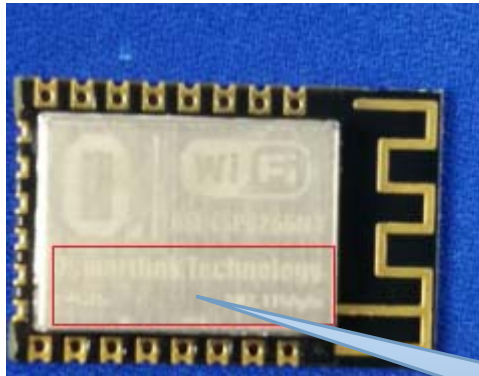

FCC ID Label Information

1. Label location:

FCCID Label Location

2. FCC ID Label:

Shenzhen Osmartlink Technology Co., Ltd	
FCC ID: 2AMPSOSL-ESP8266M4	802.11b/g/n