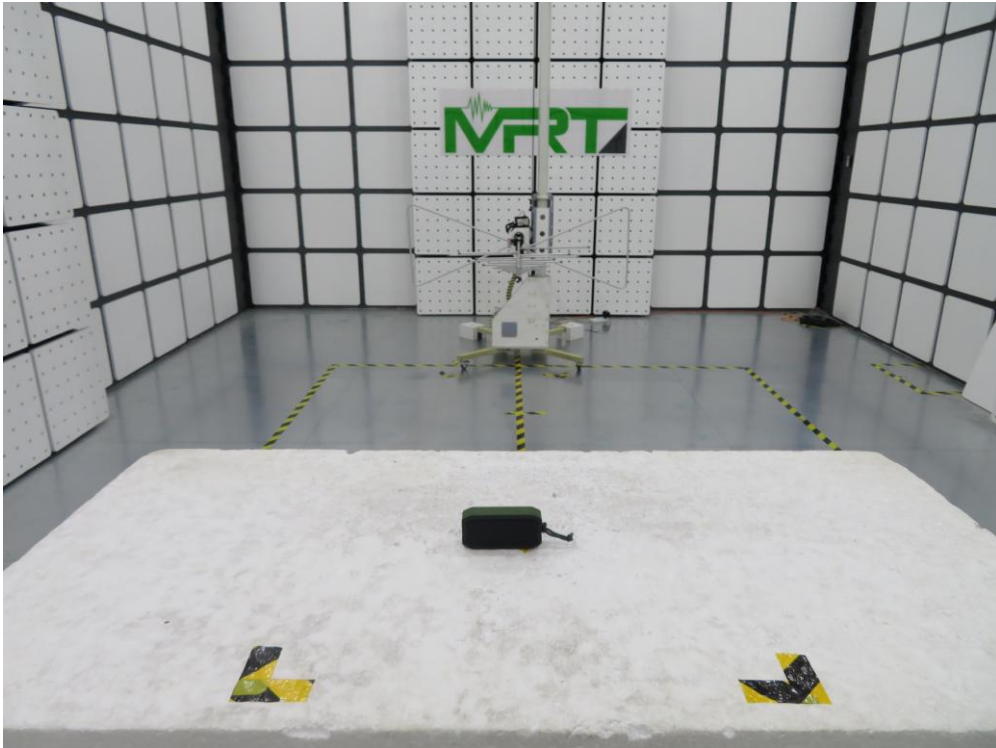

## FCC Part15C Test Setup Photo

Description: Front View of Conducted Emission Test Setup for Power Port

Description: Back View of Conducted Emission Test Setup for Power Port

Description: Radiated Spurious Emission Test Setup for below 1GHz

Description: Radiated Spurious Emission Test Setup for above 1GHz