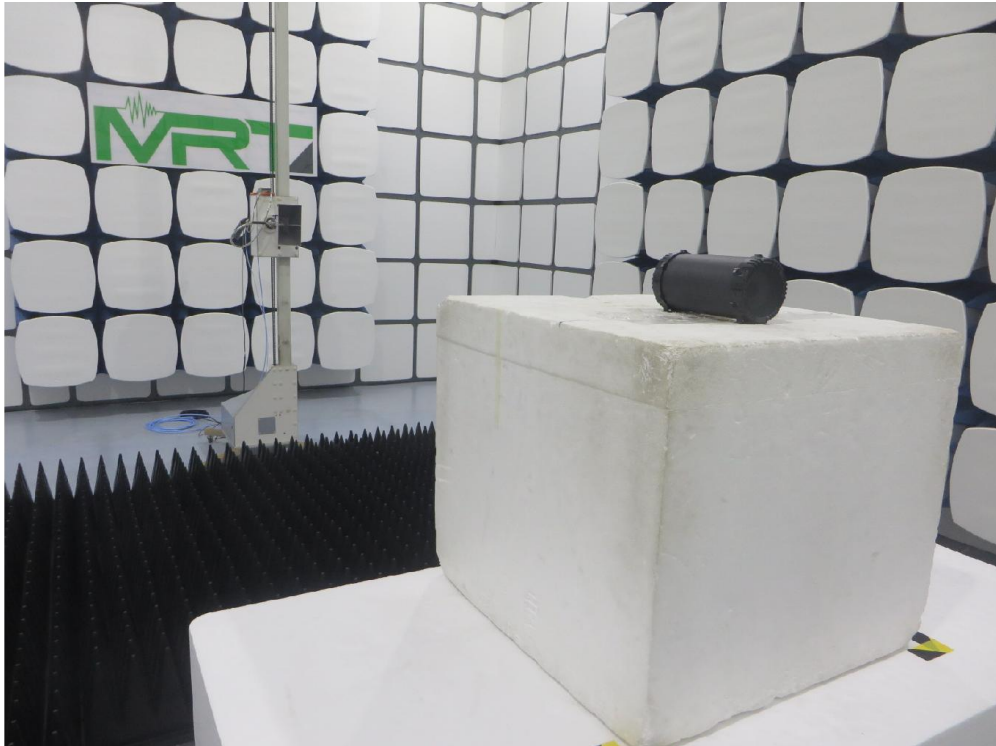

Test Setup Photo

Description: Front view of Conducted Emission Test Setup

Description: Back view of Conducted Emission Test Setup

Description: Radiated Emission Test Setup for 9kHz ~ 30MHz

Description: Radiated Emission Test Setup for 30MHz ~ 1GHz

Description: Radiated Emission Test Setup for 1GHz ~ 18GHz

Description: Radiated Emission Test Setup for 18GHz ~ 25GHz