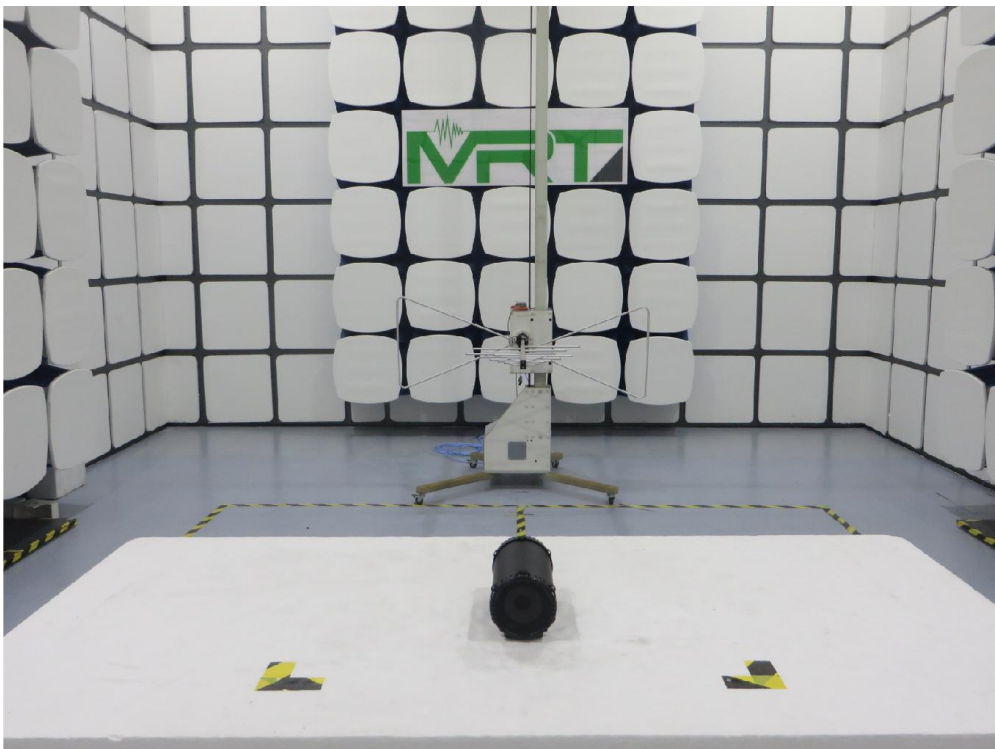

Test Setup Photo

Description: Front view of Conducted Emission Test Setup

Description: Back view of Conducted Emission Test Setup

Description: Radiated Emission Test Setup for 9kHz ~ 30MHz

Description: Radiated Emission Test Setup for 30MHz ~ 1GHz

Description: Radiated Emission Test Setup for 1GHz ~ 18GHz

Description: Radiated Emission Test Setup for 18GHz ~ 25GHz