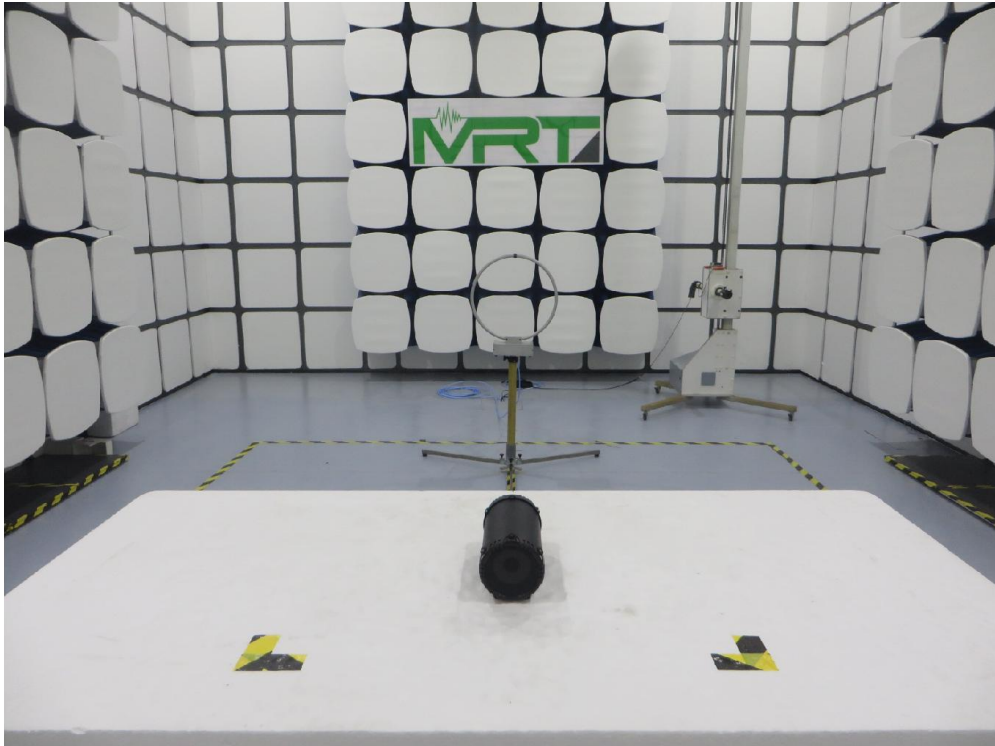

Test Setup Photo

Description: Front view of Conducted Emission Test Setup

Description: Back view of Conducted Emission Test Setup

Description: Radiated Emission Test Setup for 9kHz ~ 30MHz

Description: Radiated Emission Test Setup for 30MHz ~ 1GHz

Description: Radiated Emission Test Setup for 1GHz ~ 18GHz

Description: Radiated Emission Test Setup for 18GHz ~ 25GHz