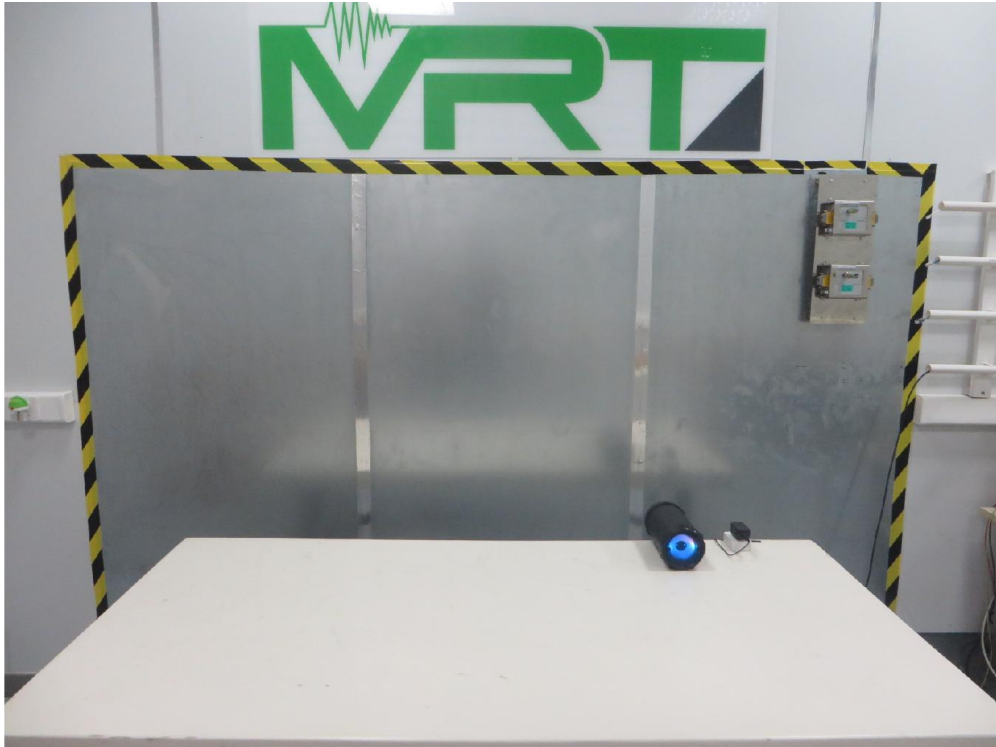

Test Setup Photo

Description: Front view of Conducted Emission Test Setup

Description: Back view of Conducted Emission Test Setup

Description: Radiated Emission Test Setup for 9kHz ~ 30MHz

Description: Radiated Emission Test Setup for 30MHz ~ 1GHz

Description: Radiated Emission Test Setup for 1GHz ~ 18GHz

Description: Radiated Emission Test Setup for 18GHz ~ 25GHz