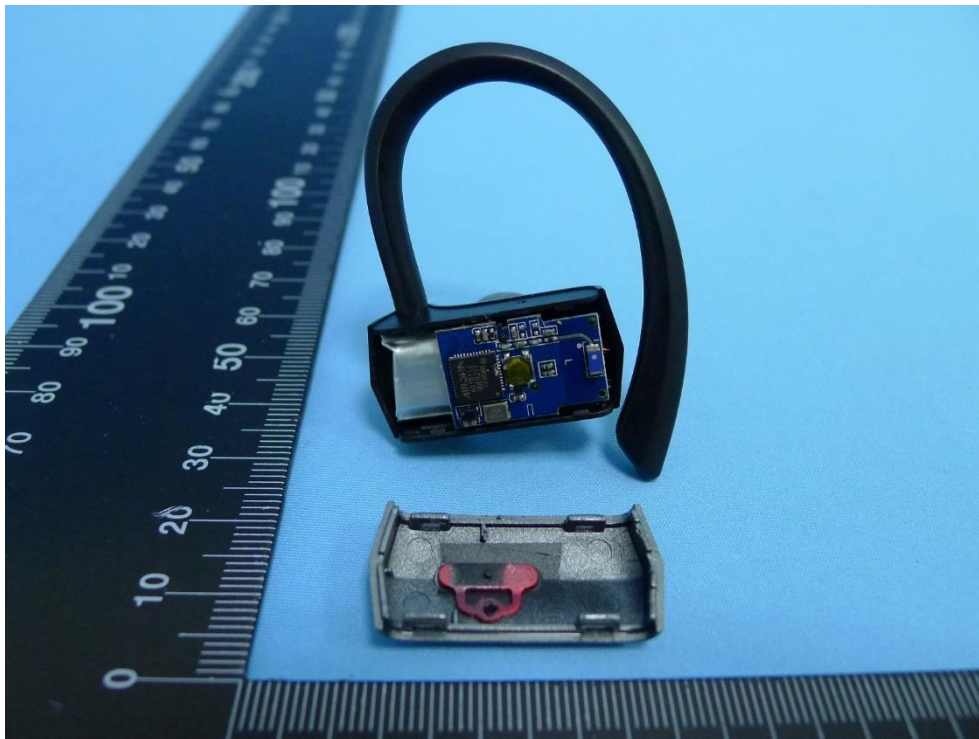

Product Name : Wireless Earphone  
Model : DH-D02  
FCC ID : 2AMPLD02

## Internal Photograph

(1) EUT Photo

(2) EUT Photo

Product Name : Wireless Earphone  
Model : DH-D02  
FCC ID : 2AMPLD02

(3) EUT Photo

(4) EUT Photo

Product Name : Wireless Earphone

Model : DH-D02