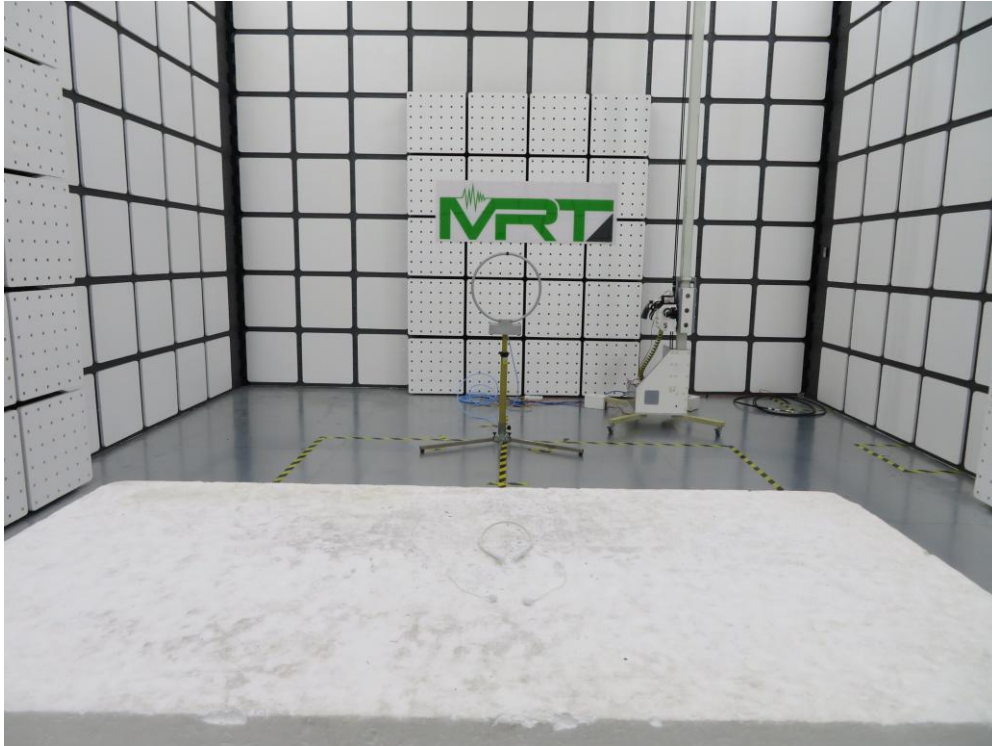

FCC Part15C Test Setup Photo

Description: Front View of Conducted Emission Test Setup for Power Port

Description: Back View of Conducted Emission Test Setup for Power Port

Description: Radiated Spurious Emission Test Setup for 9kHz ~ 30MHz

Description: Radiated Spurious Emission Test Setup for 30MHz ~ 1GHz

Description: Radiated Spurious Emission Test Setup for 1GHz ~ 18GHz

Description: Radiated Spurious Emission Test Setup for 18GHz ~ 25GHz