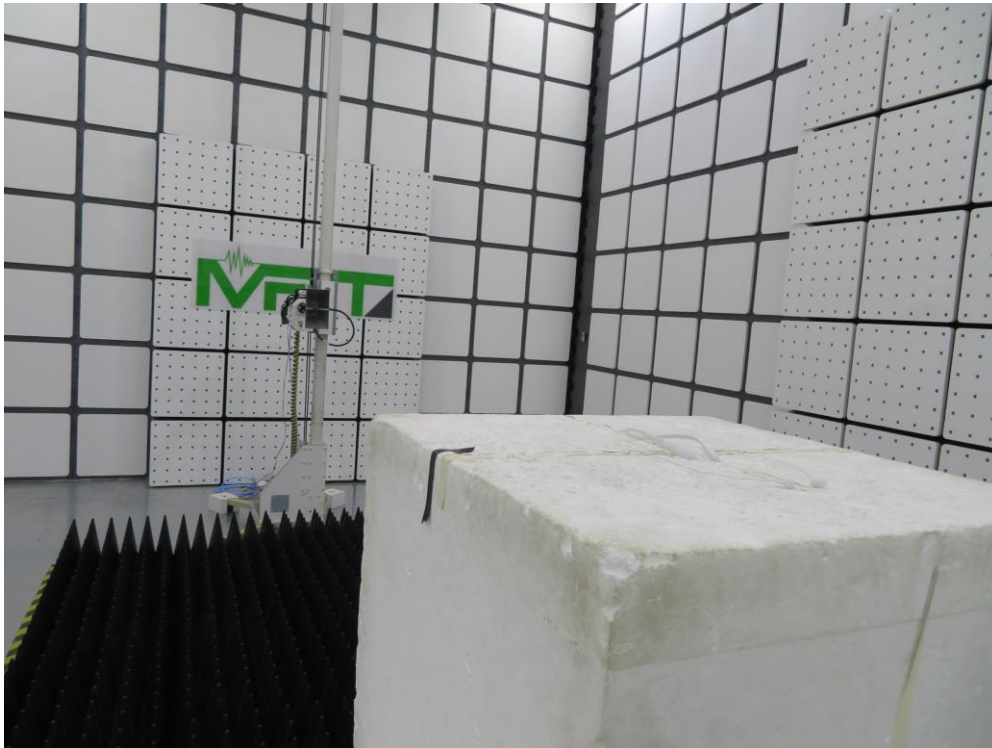

FCC Part15C Test Setup Photo

Description: Front View of Conducted Emission Test Setup for Power Port

Description: Back View of Conducted Emission Test Setup for Power Port

Description: Radiated Spurious Emission Test Setup for 9kHz ~ 30MHz

Description: Radiated Spurious Emission Test Setup for 30MHz ~ 1GHz

Description: Radiated Spurious Emission Test Setup for 1GHz ~ 18GHz

Description: Radiated Spurious Emission Test Setup for 18GHz ~ 25GHz