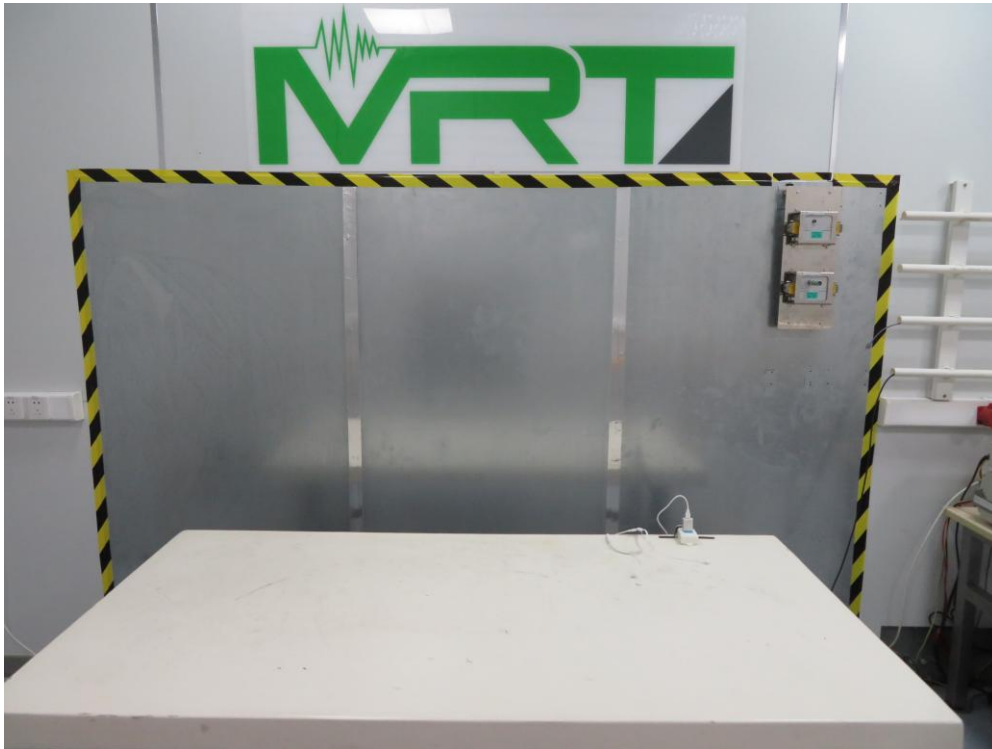

FCC Part15C Test Setup Photo

Description: Front View of Conducted Emission Test Setup for Power Port

Description: Back View of Conducted Emission Test Setup for Power Port

Description: Radiated Spurious Emission Test Setup for 9kHz ~ 30MHz

Description: Radiated Spurious Emission Test Setup for 30MHz ~ 1GHz

Description: Radiated Spurious Emission Test Setup for 1GHz ~ 18GHz

Description: Radiated Spurious Emission Test Setup for 18GHz ~ 25GHz