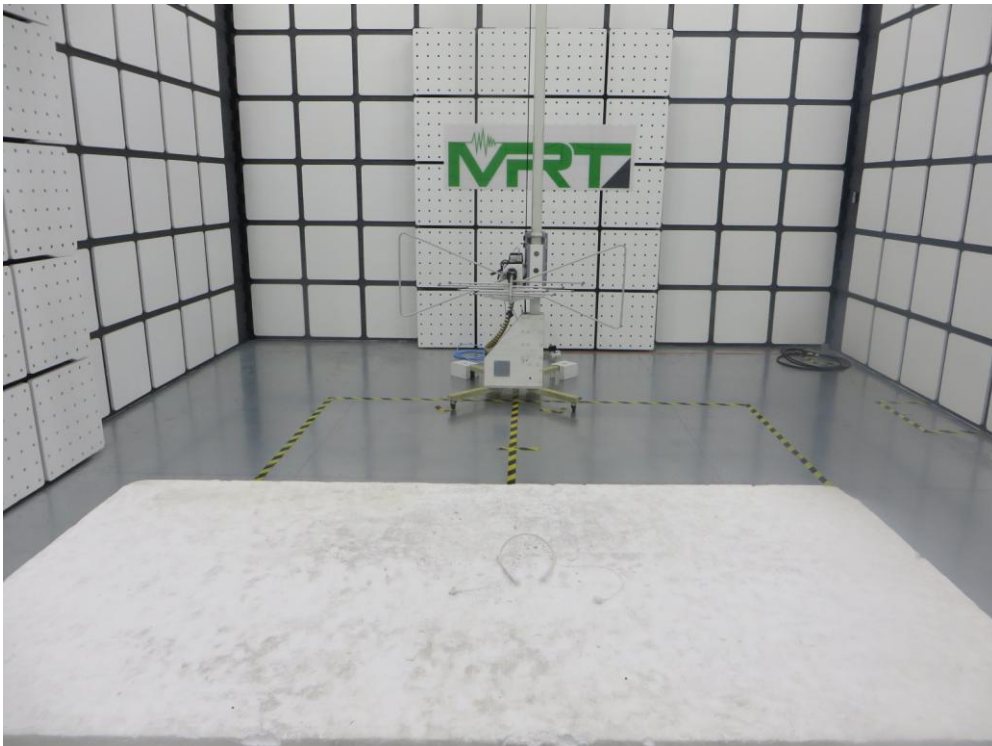

FCC Part15C Test Setup Photo

Description: Front View of Conducted Emission Test Setup for Power Port

Description: Back View of Conducted Emission Test Setup for Power Port

Description: Radiated Spurious Emission Test Setup for 9kHz ~ 30MHz

Description: Radiated Spurious Emission Test Setup for 30MHz ~ 1GHz

Description: Radiated Spurious Emission Test Setup for 1GHz ~ 18GHz

Description: Radiated Spurious Emission Test Setup for 18GHz ~ 25GHz