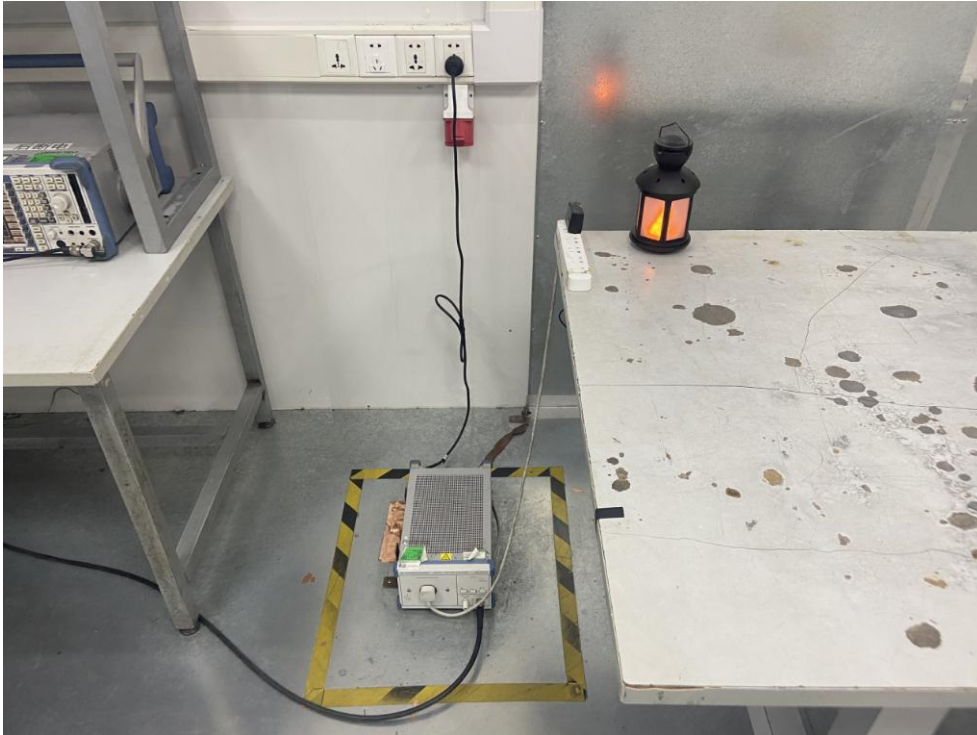

FCC ID: 2AMPL-IJLSLA017

Photo of Power Line Conducted Emission Test

Photo of Radiation Emission Test