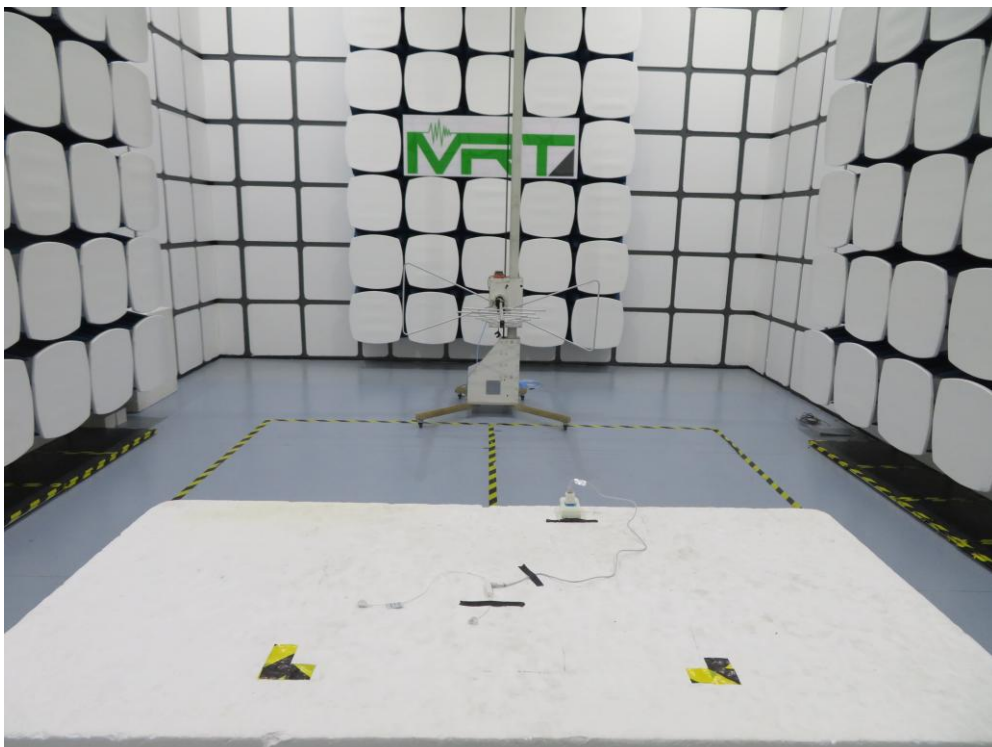

### FCC Part15C Test Setup Photo

Description: Front View of Conducted Emission Test Setup for Power Port

Description: Back View of Conducted Emission Test Setup for Power Port

Description: Radiated Spurious Emission Test Setup for 9kHz ~ 30MHz

Description: Radiated Spurious Emission Test Setup for 30MHz ~ 1GHz

Description: Radiated Spurious Emission Test Setup for 1GHz ~ 18GHz

Description: Radiated Spurious Emission Test Setup for 18GHz ~ 25GHz