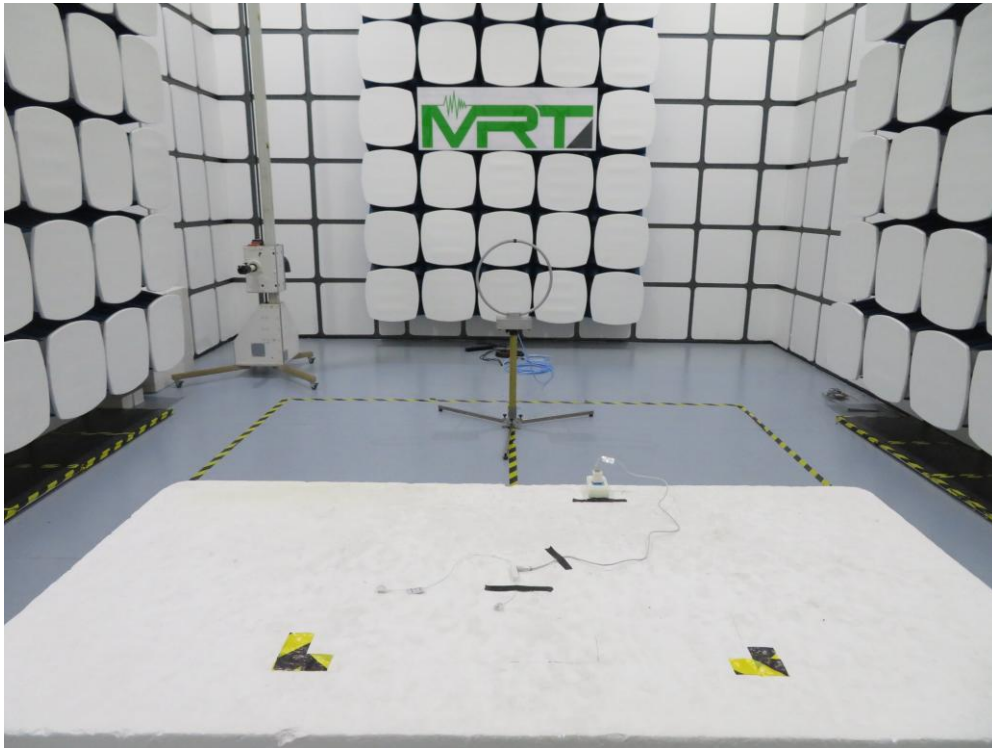

### FCC Part15C Test Setup Photo

Description: Front View of Conducted Emission Test Setup for Power Port

Description: Back View of Conducted Emission Test Setup for Power Port

Description: Radiated Spurious Emission Test Setup for 9kHz ~ 30MHz

Description: Radiated Spurious Emission Test Setup for 30MHz ~ 1GHz

Description: Radiated Spurious Emission Test Setup for 1GHz ~ 18GHz

Description: Radiated Spurious Emission Test Setup for 18GHz ~ 25GHz