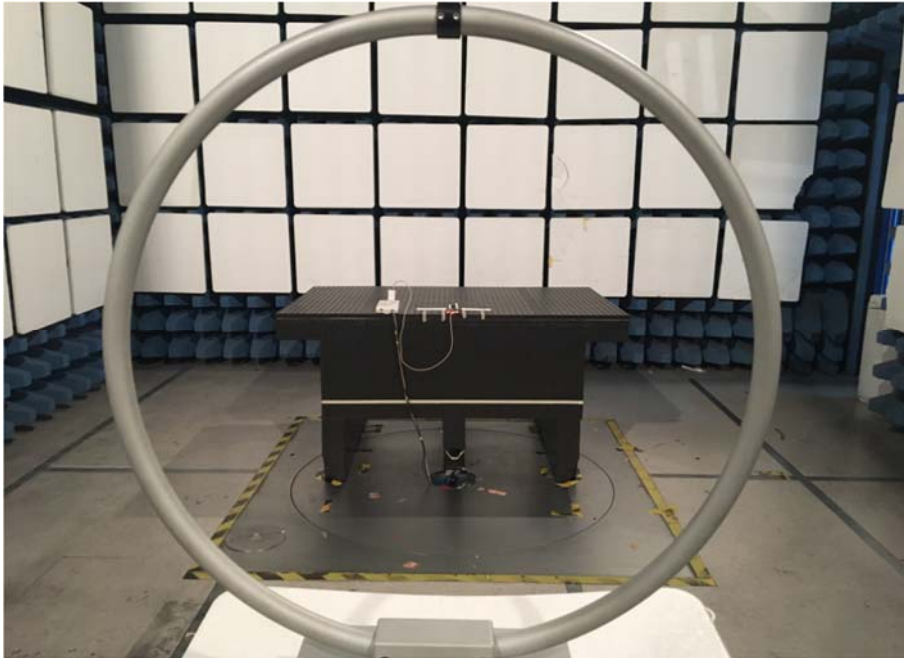

## ANNEX B TEST SETUP PHOTOS

### 1 Radiated Test Photo

Below 30MHz (BT)

30 MHz-1 GHz (BT)

Close-up (BT)

Above 1GHz (BT)

Close-up (BT)

Below 30MHz (Lora)

30 MHz-1 GHz (Lora)

## 2 Conducted Test Photo

Conducted Test-BLE

Conducted Test-BLE-Lora