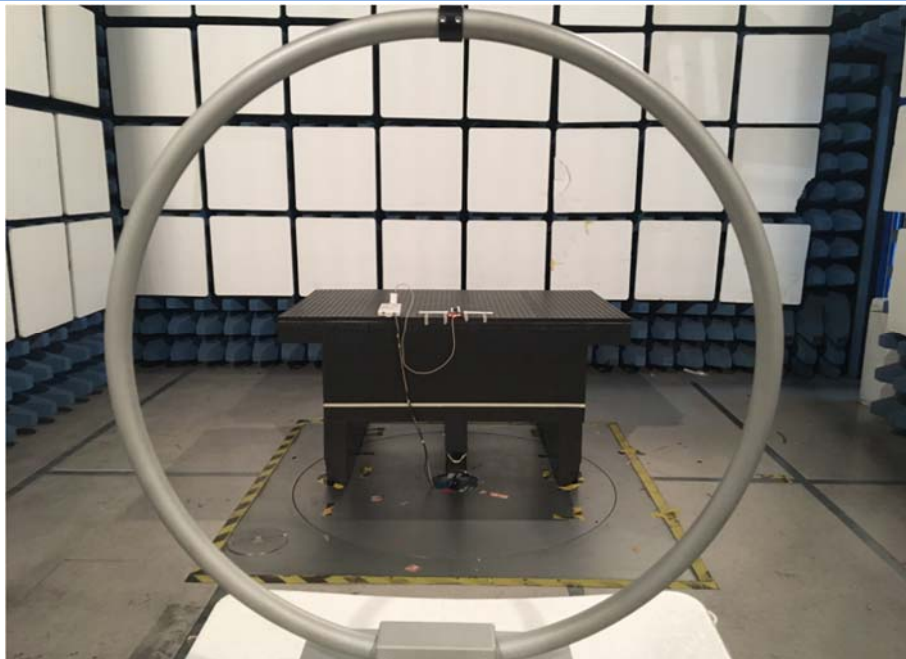

## ANNEX B TEST SETUP PHOTOS

### 1 Radiated Test Photo

Below 30MHz (BT)

30 MHz-1 GHz (BT)

Close-up (BT)

Above 1GHz (BT)

Close-up (BT)

Below 30MHz (Lora)

30 MHz-1 GHz (Lora)

Close-up (Lora)

Above 1GHz (Lora)

Close-up (Lora)

## 2 Conducted Test Photo

Conducted Test-BLE

Conducted Test-BLE-Lora