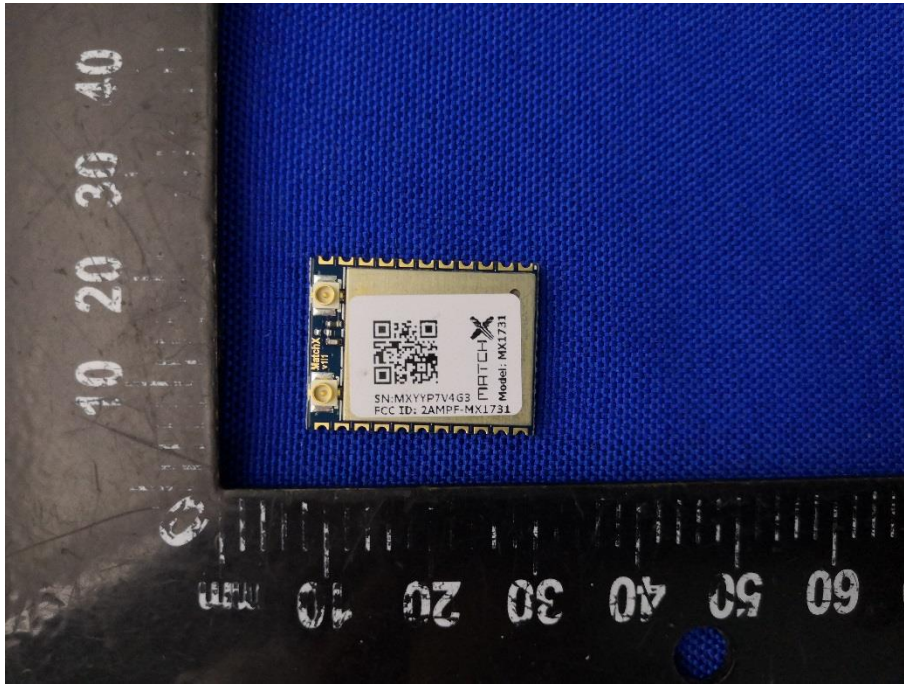

ANNEX C EUT EXTERNAL PHOTOS

FRONT VIEW OF EUT

FRONT VIEW OF HOST

REAR VIEW OF HOST

Accessory-Antenna

Accessory-TYPE-C Cable