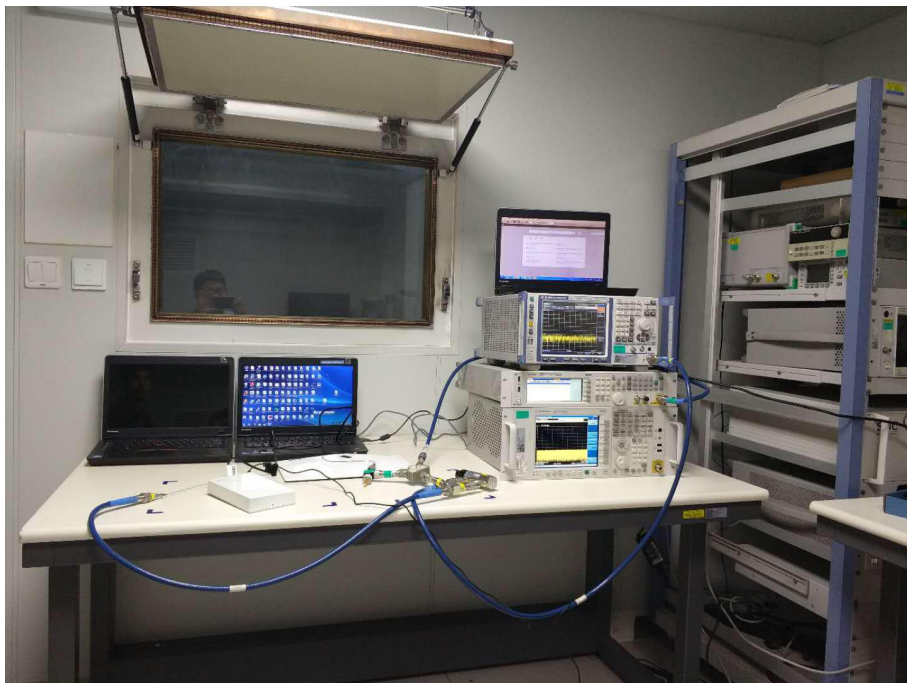

Conducted Emissions Test setup

RF Conducted Emissions Test setup (Bluetooth)

RF Conducted Emissions Test setup (Bluetooth BLE)

RF Conducted Emissions Test setup (WLAN 2.4GHz)

RF Conducted Emissions Test setup (WLAN 5GHz)

DFS Test setup (Client Mode)

Radiated Emissions Test setup

Spurious Radiated Emissions Test setup (below 30MHz)

Spurious Radiated Emissions Test setup (30MHz~1GHz)

Spurious Radiated Emissions Test setup (>1GHz)

Conducted Emissions Test Setup (with charger)