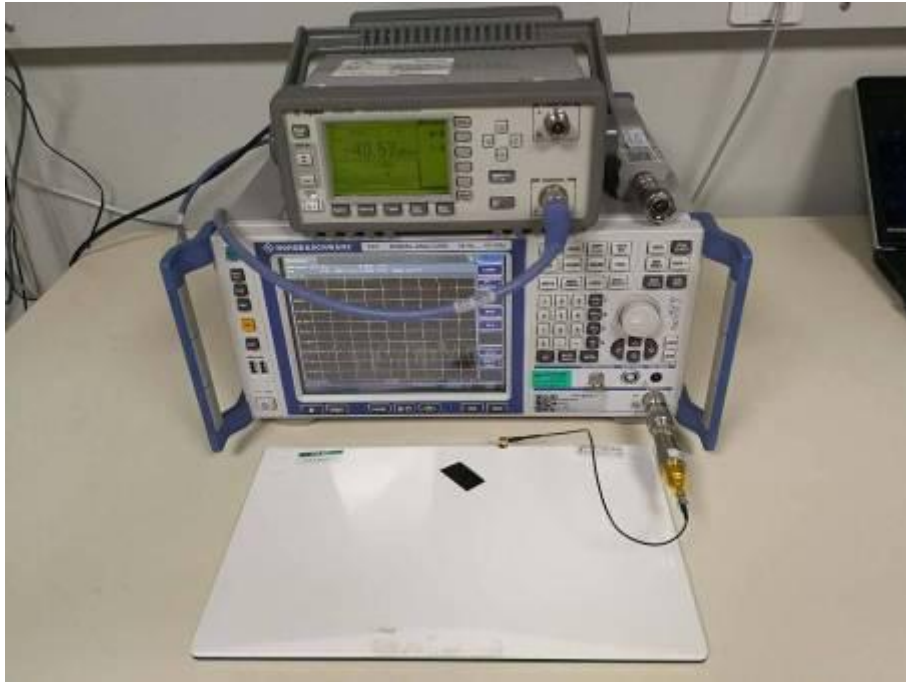

Conducted Emissions Test setup

RF Conducted Emissions Test setup (Bluetooth)

RF Conducted Emissions Test setup (Bluetooth BLE)

RF Conducted Emissions Test setup (WLAN 2.4GHz)

RF Conducted Emissions Test setup (WLAN 5GHz)

DFS Test setup (Client Mode)

Radiated Emissions Test setup

Spurious Radiated Emissions Test setup (below 30MHz)

Spurious Radiated Emissions Test setup (30MHz~1GHz)

Spurious Radiated Emissions Test setup (>1GHz)

Conducted Emissions Test Setup (with charger)