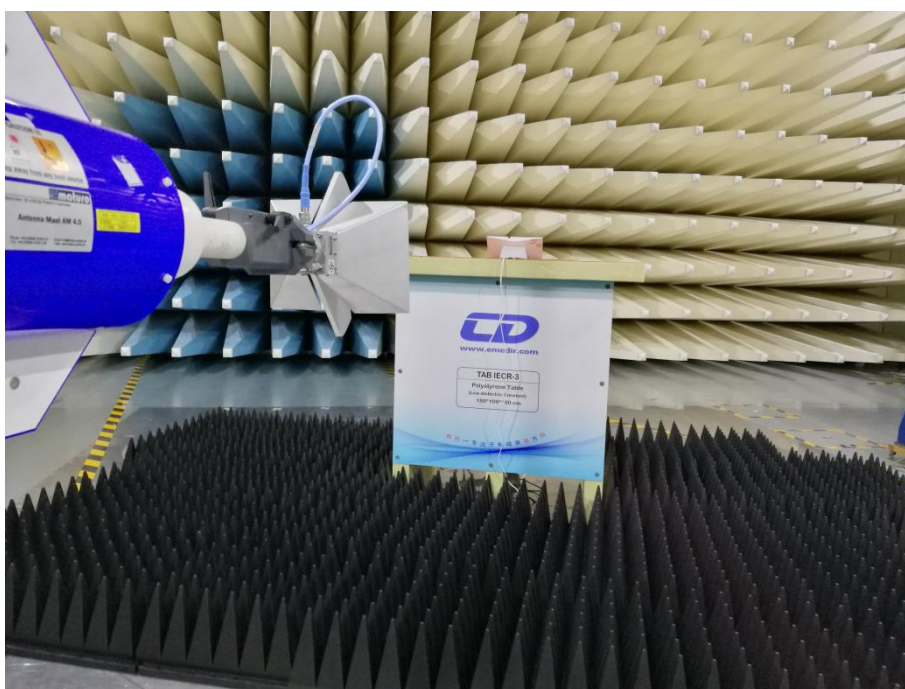

Conducted Emissions Test setup

RF Conducted Emissions Test setup (Bluetooth)

RF Conducted Emissions Test setup (Bluetooth BLE)

RF Conducted Emissions Test setup (WLAN 2.4GHz)

RF Conducted Emissions Test setup (WLAN 5GHz)

DFS Test setup (Client Mode)

Radiated Emissions Test setup

Spurious Radiated Emissions Test setup (below 30MHz)

Spurious Radiated Emissions Test setup (30MHz~1GHz)

Spurious Radiated Emissions Test setup (>1GHz)