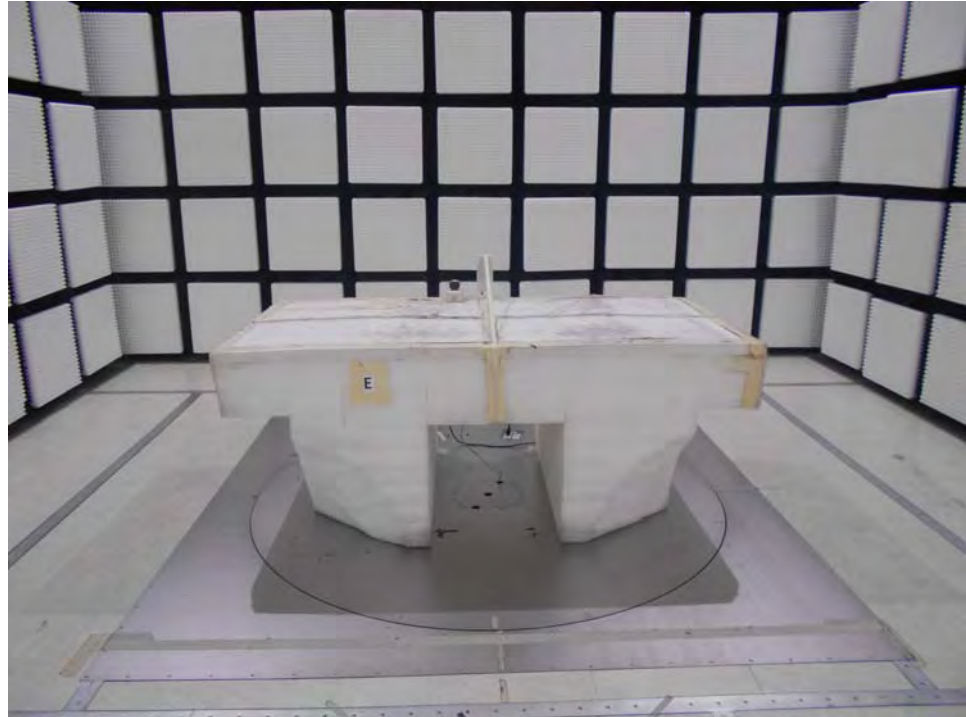

## 1. Photographs of AC Power Conducted Emissions Test Configuration

FRONT VIEW

REAR VIEW

## 2. Photographs of Transmitter Spurious Emissions Test Configuration

Test Configuration: Below 1GHz

FRONT VIEW

REAR VIEW

**Test Configuration: 1GHz~40GHz**

**FRONT VIEW**

**REAR VIEW**

**Test Configuration: Above 40GHz**