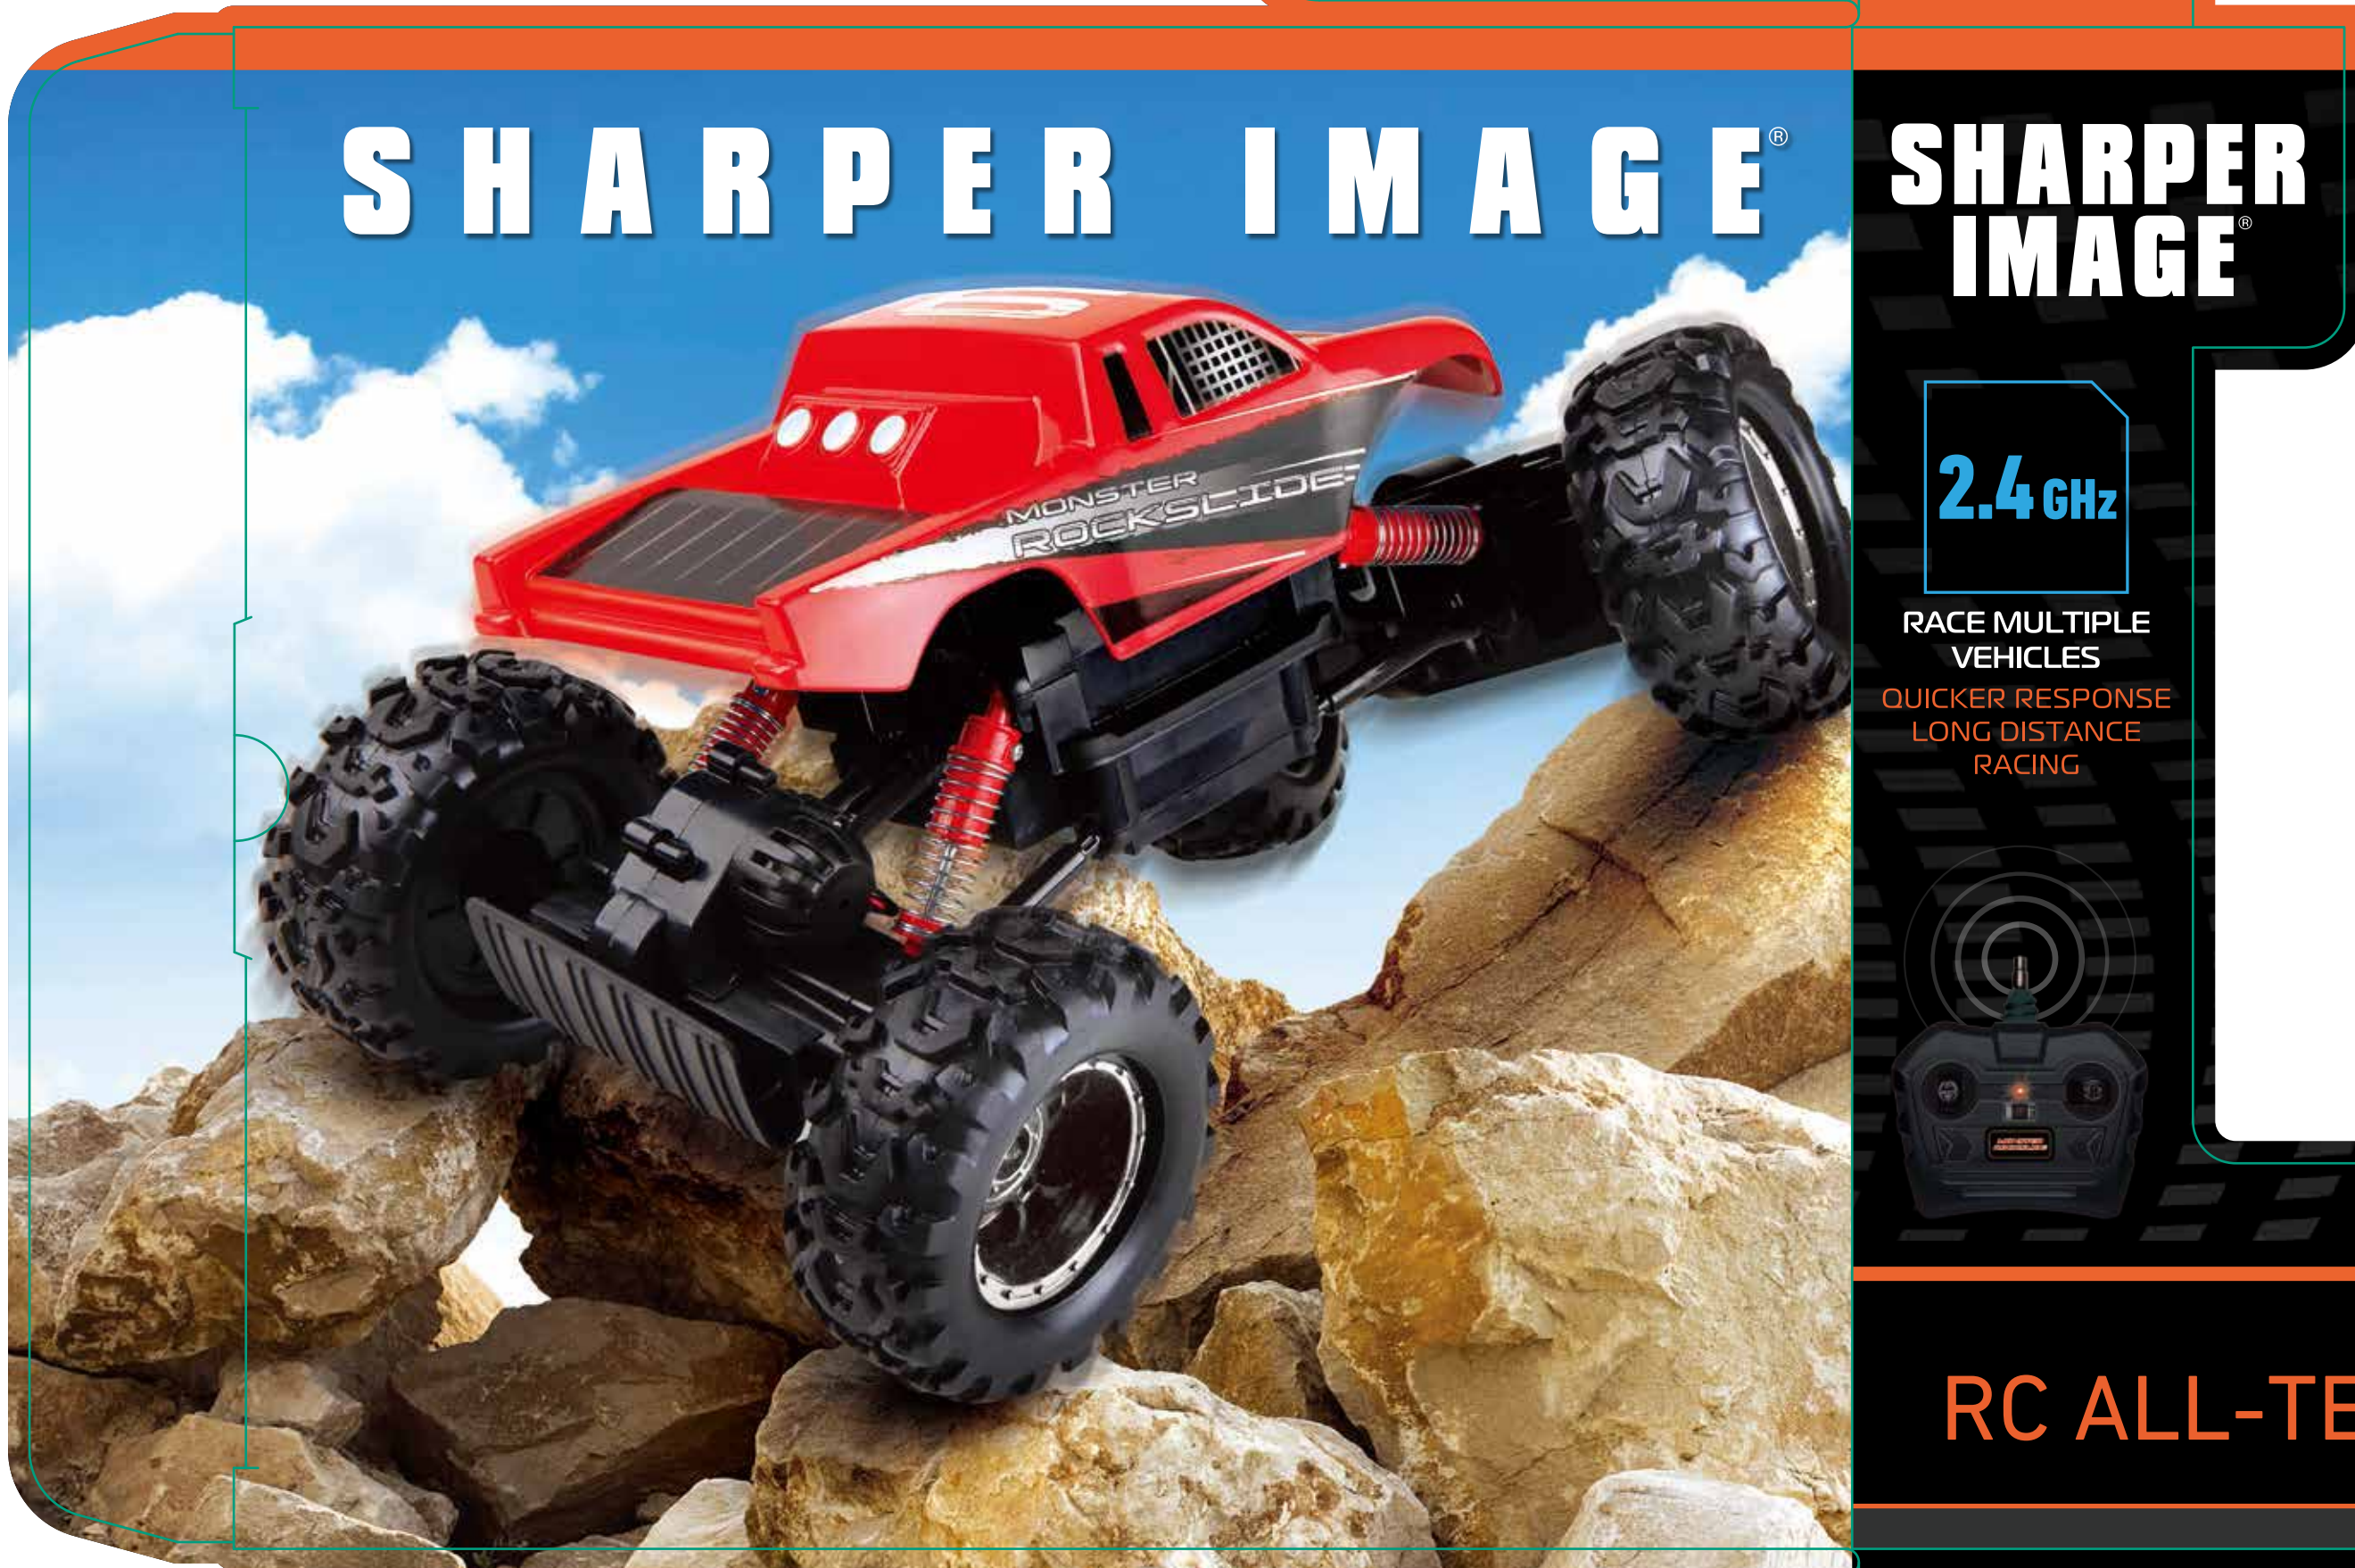

RC ALL-TERRAIN VEHICLE **MONSTER ROCKSLIDE**