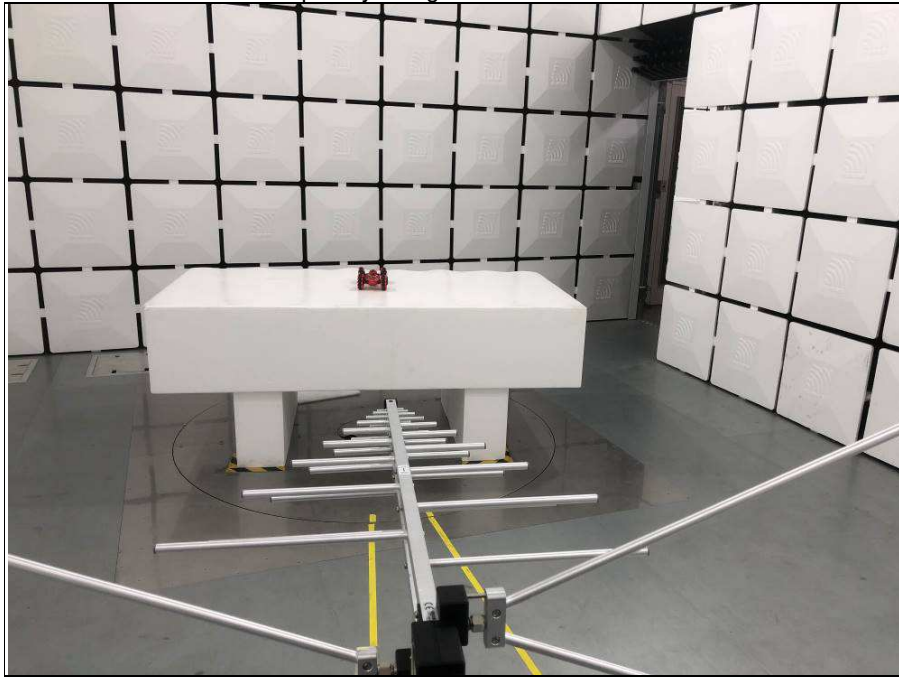

**BUREAU
VERITAS**

Reference No.: 2203WDG0113-2

SET-UP FOR RADIATED EMISSION TEST

Frequency Range < 30MHz~1GHz >

Frequency Range < Above 1GHz >