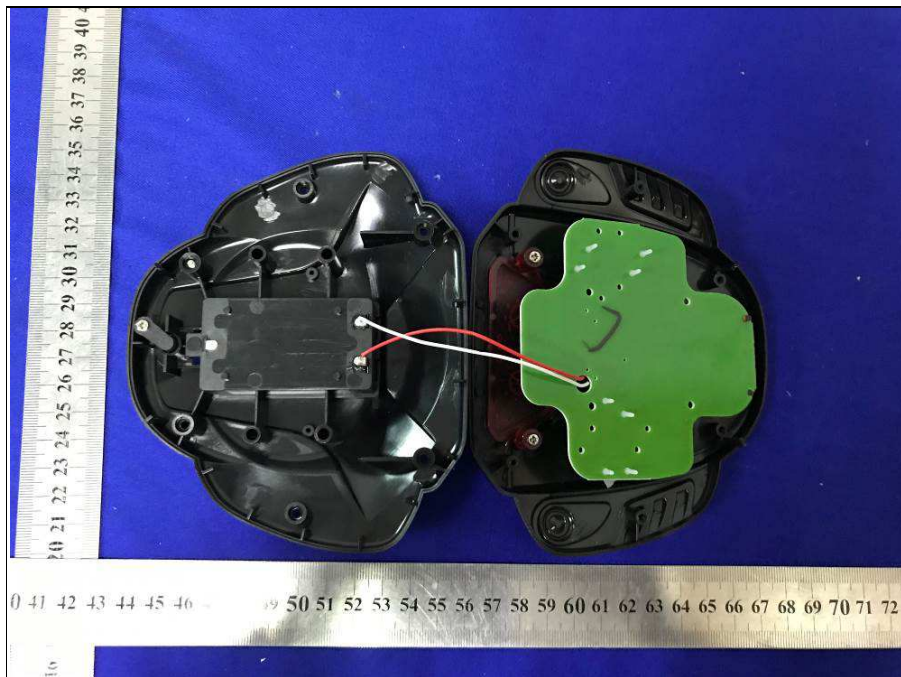

BUREAU
VERITAS

Reference No.: 190807N016

EPHOTOGRAPHS OF THE EUT

BUREAU
VERITAS

Reference No.: 190807N016