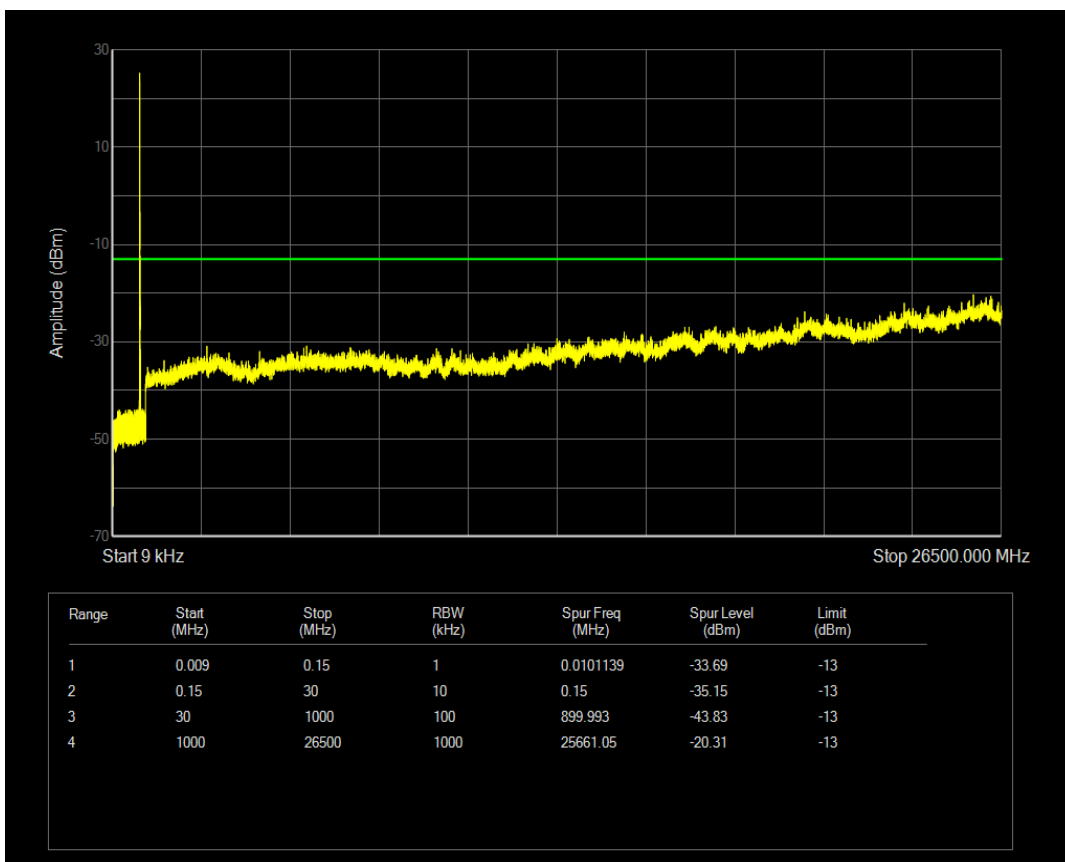

Band5 QAM16 BW=5MHz Channel=20525 RB Size=25 Position=#0

Band5 QPSK BW=5MHz Channel=20625 RB Size=1 Position=#0

Band5 QPSK BW=5MHz Channel=20625 RB Size=25 Position=#0

Band5 QAM16 BW=5MHz Channel=20625 RB Size=25 Position=#0

Band5 QAM16 BW=5MHz Channel=20625 RB Size=1 Position=#0

Band5 QPSK BW=10MHz Channel=20450 RB Size=1 Position=#0

Band5 QAM16 BW=10MHz Channel=20450 RB Size=1 Position=#0

Band5 QPSK BW=10MHz Channel=20450 RB Size=50 Position=#0