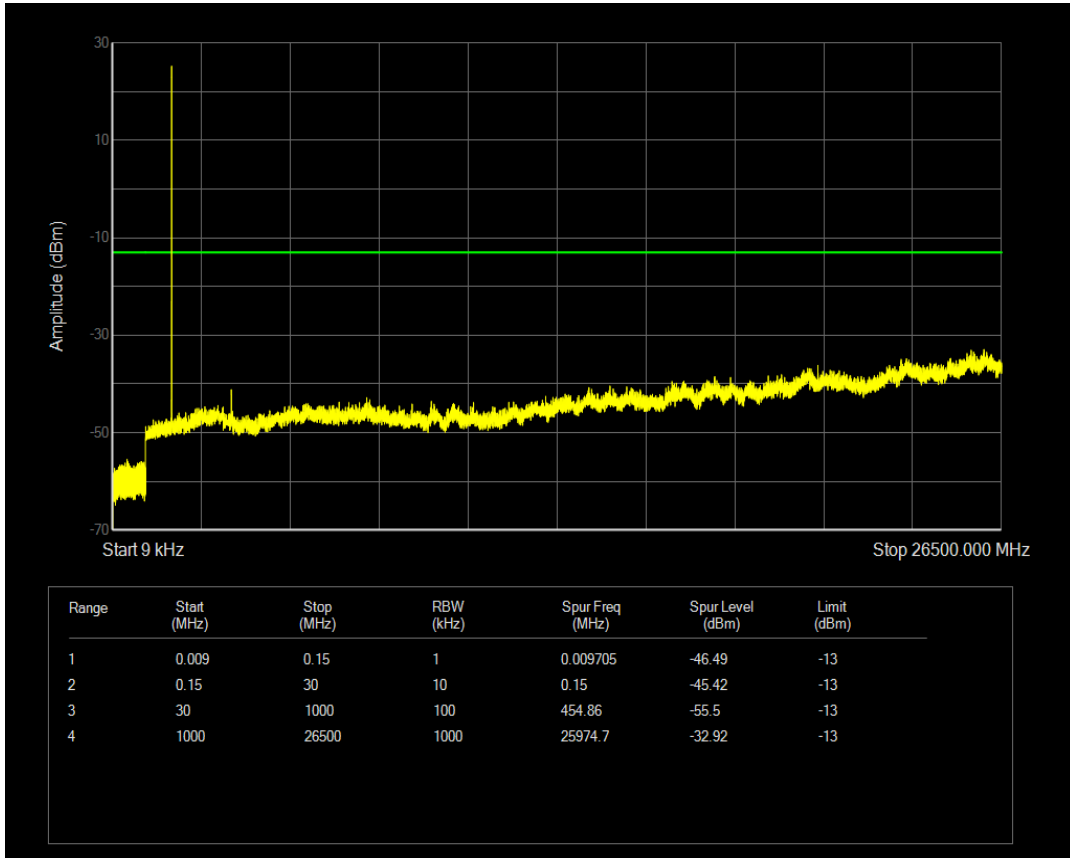

Band66 QPSK BW=1.4MHz Channel=132665 RB Size=6 Position=#0

Band66 QPSK BW=1.4MHz Channel=132665 RB Size=1 Position=#0