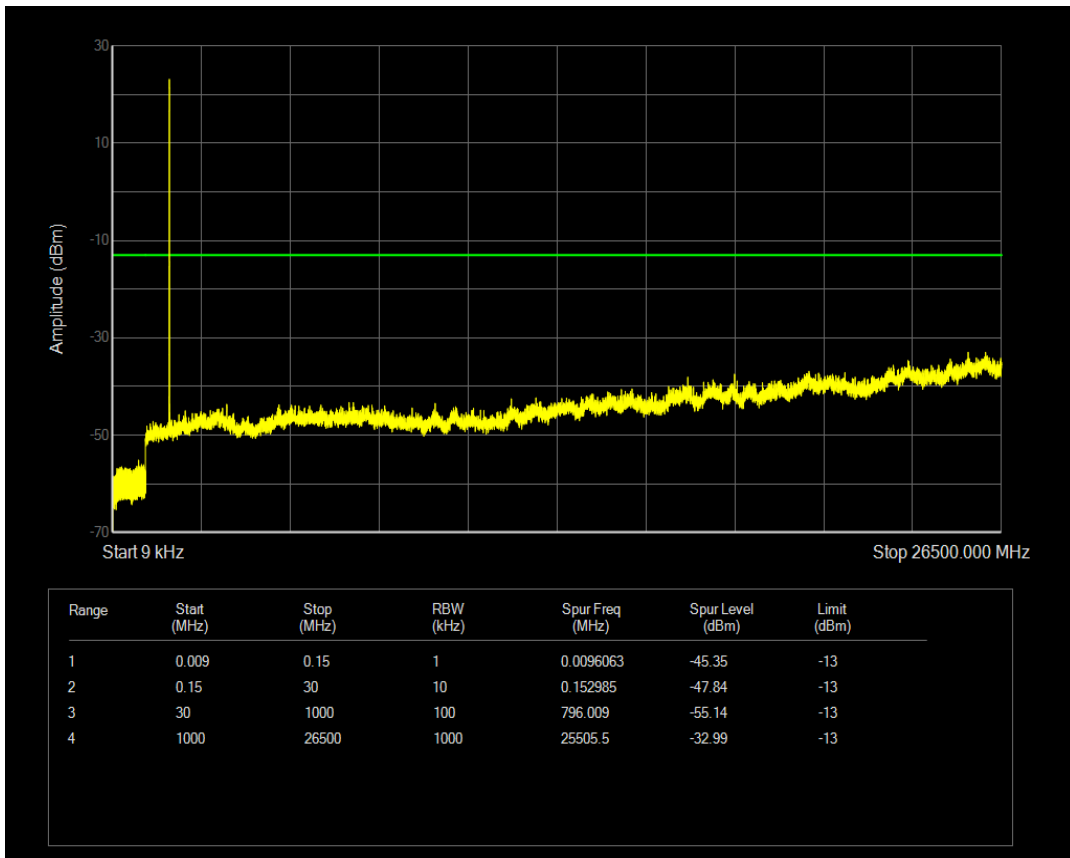

Band66 QPSK BW=3MHz Channel=131987 RB Size=15 Position=#0

Band66 QAM16 BW=3MHz Channel=131987 RB Size=1 Position=#0