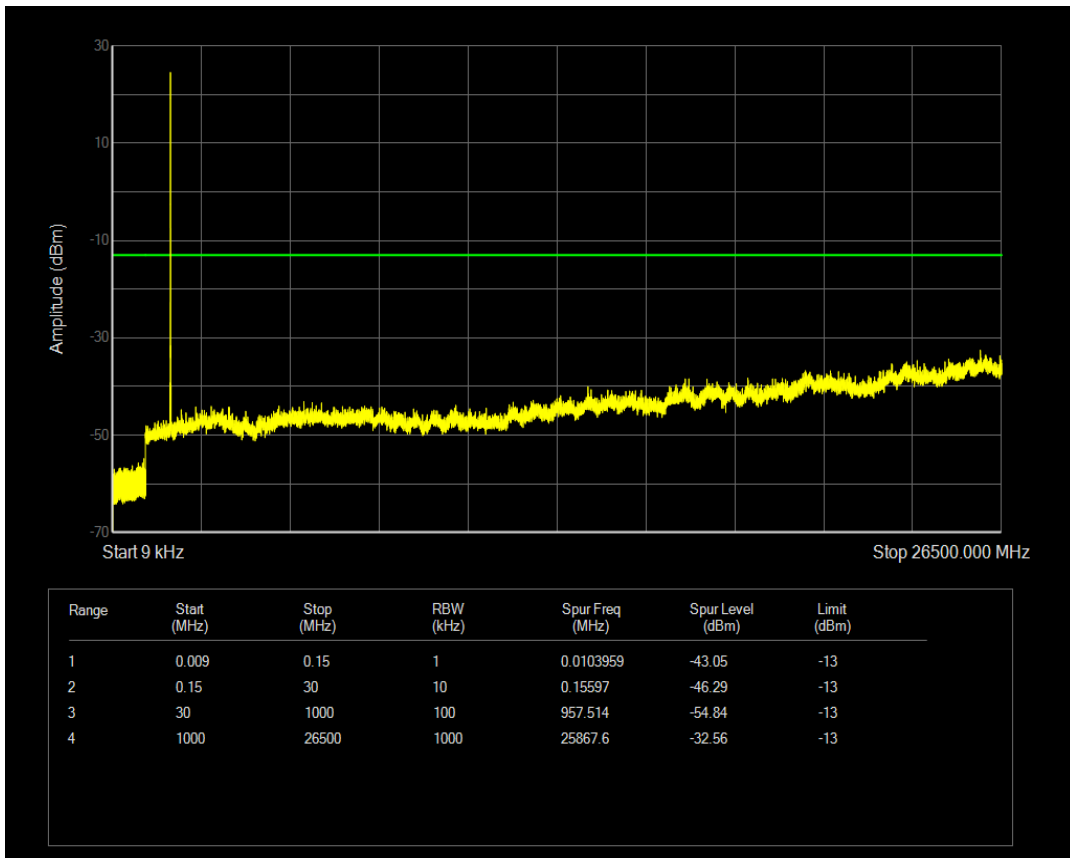

Band66 QAM16 BW=1.4MHz Channel=132322 RB Size=6 Position=#0

Band66 QPSK BW=1.4MHz Channel=132665 RB Size=6 Position=#0