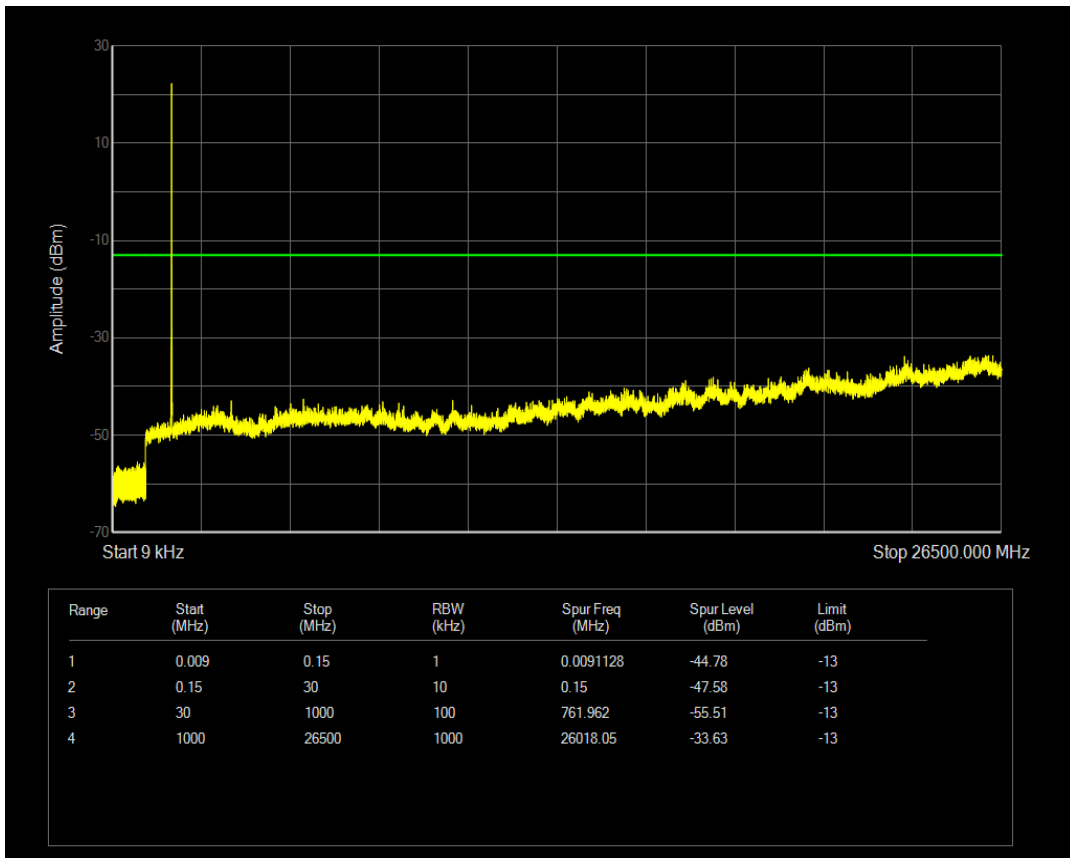

Band66 QPSK BW=5MHz Channel=132647 RB Size=25 Position=#0

Band66 QAM16 BW=5MHz Channel=132647 RB Size=1 Position=#0