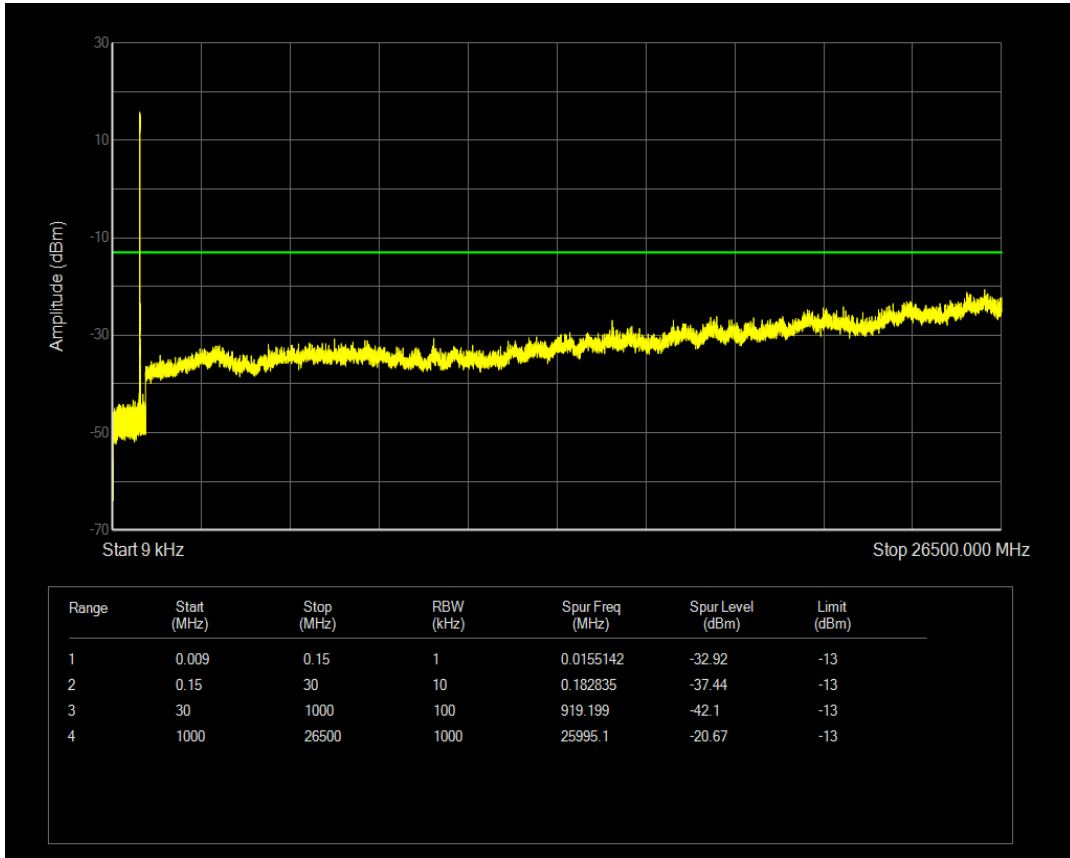

Band5 QAM16 BW=3MHz Channel=20635 RB Size=15 Position=#0

Band5 QPSK BW=5MHz Channel=20425 RB Size=25 Position=#0

Band5 QPSK BW=5MHz Channel=20425 RB Size=1 Position=#0

Band5 QAM16 BW=5MHz Channel=20425 RB Size=1 Position=#0

Band5 QAM16 BW=5MHz Channel=20425 RB Size=25 Position=#0

Band5 QPSK BW=5MHz Channel=20525 RB Size=1 Position=#0

Band5 QAM16 BW=5MHz Channel=20525 RB Size=1 Position=#0

Band5 QPSK BW=5MHz Channel=20525 RB Size=25 Position=#0