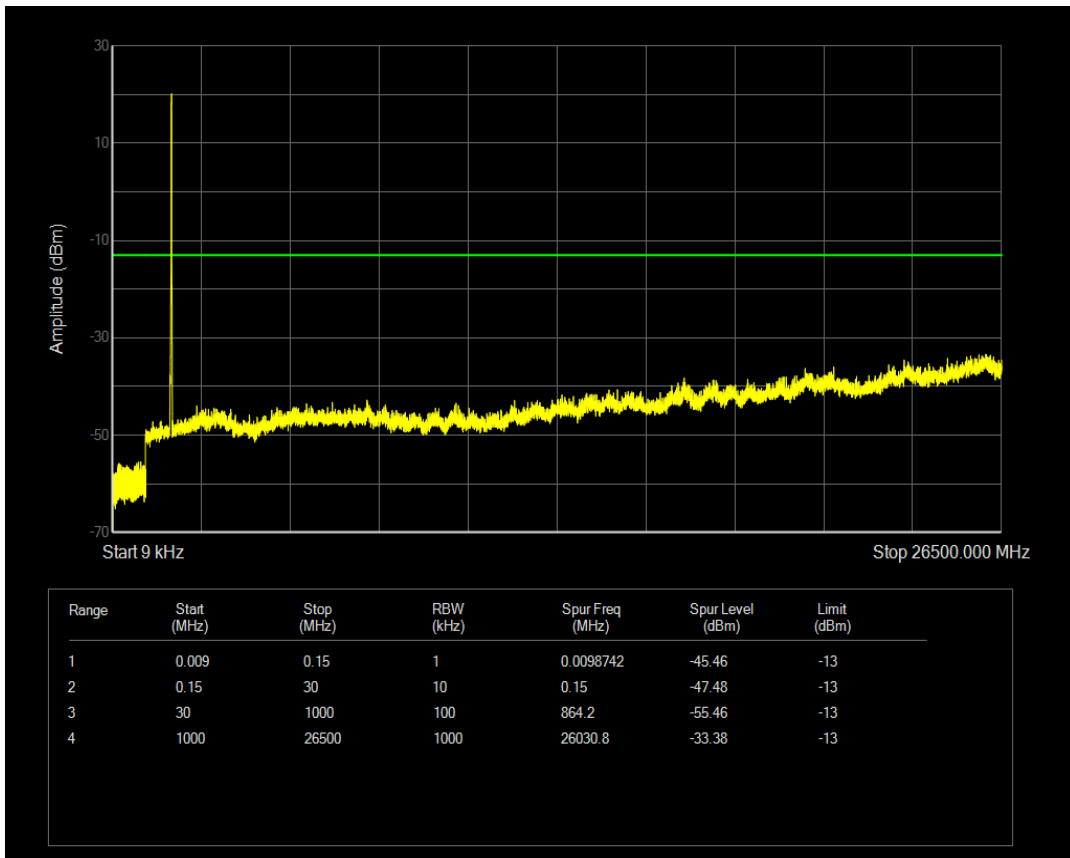

Band66 QPSK BW=15MHz Channel=132597 RB Size=75 Position=#0

Band66 QAM16 BW=15MHz Channel=132597 RB Size=1 Position=#0