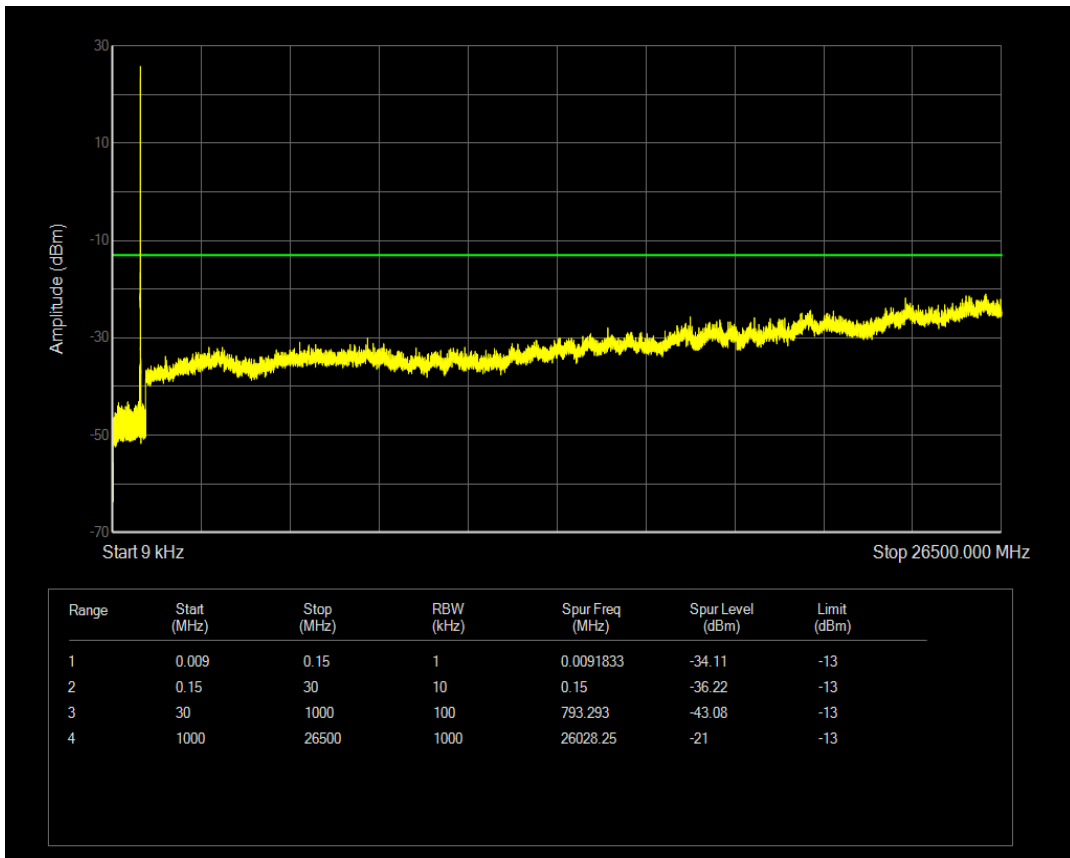

Band5 QAM16 BW=5MHz Channel=20525 RB Size=25 Position=#0

Band5 QPSK BW=5MHz Channel=20625 RB Size=1 Position=#0

Band5 QPSK BW=5MHz Channel=20625 RB Size=25 Position=#0

Band5 QAM16 BW=5MHz Channel=20625 RB Size=25 Position=#0

Band5 QAM16 BW=5MHz Channel=20625 RB Size=1 Position=#0

Band5 QPSK BW=10MHz Channel=20450 RB Size=1 Position=#0

Band5 QAM16 BW=10MHz Channel=20450 RB Size=1 Position=#0

Band5 QPSK BW=10MHz Channel=20450 RB Size=50 Position=#0