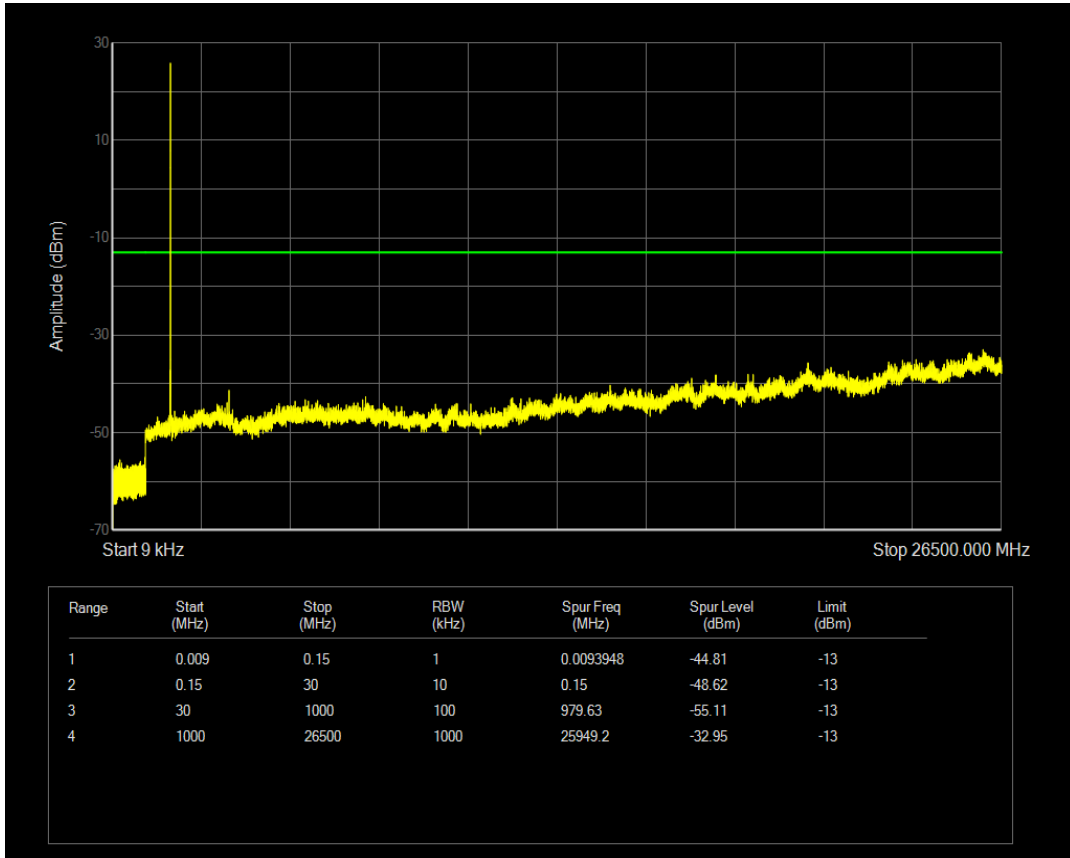

Band66 QAM16 BW=1.4MHz Channel=131979 RB Size=6 Position=#0

Band66 QPSK BW=1.4MHz Channel=132322 RB Size=1 Position=#0

Band66 QPSK BW=1.4MHz Channel=132322 RB Size=6 Position=#0

Band66 QAM16 BW=1.4MHz Channel=132322 RB Size=1 Position=#0