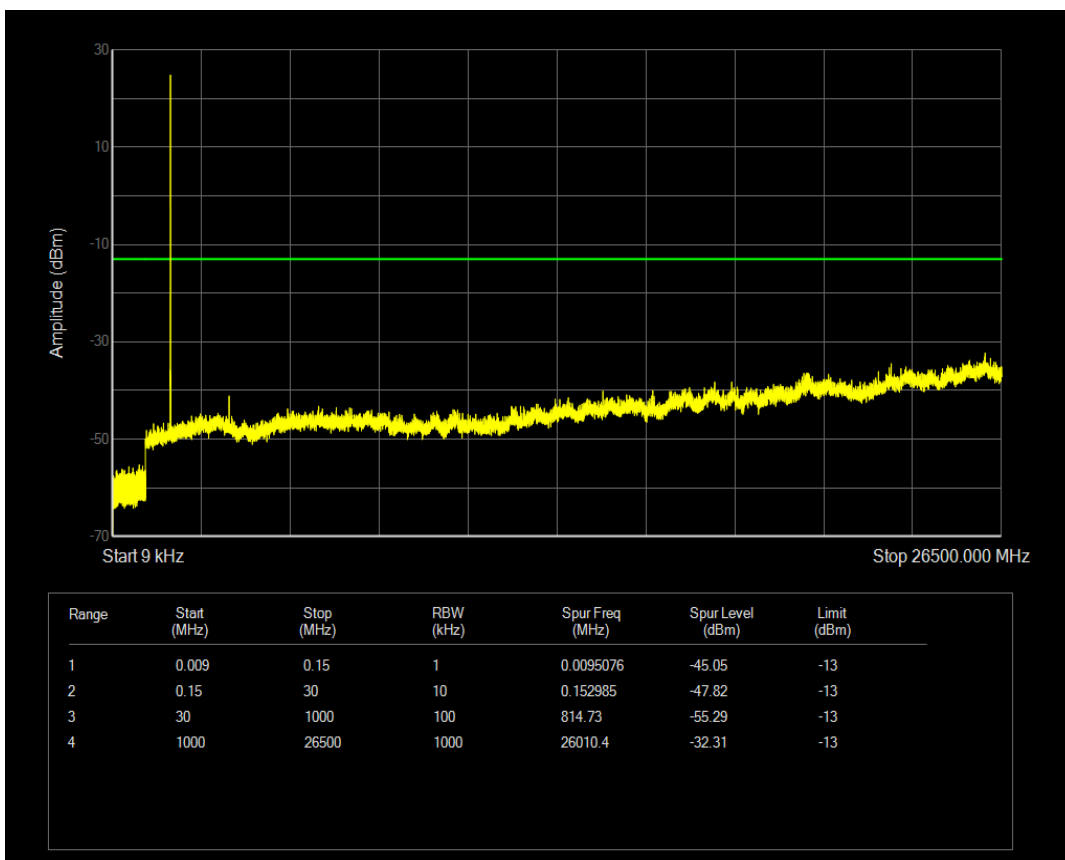

Band66 QPSK BW=1.4MHz Channel=132322 RB Size=6 Position=#0

Band66 QAM16 BW=1.4MHz Channel=132322 RB Size=1 Position=#0