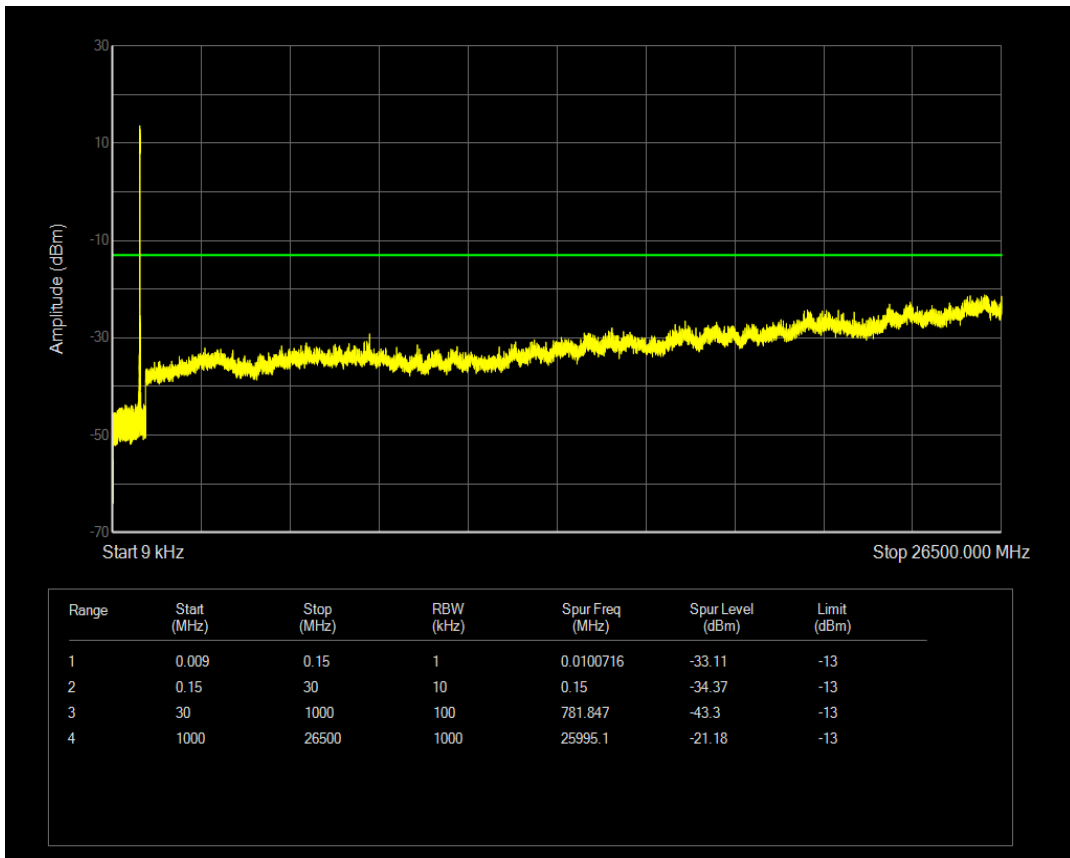

Band5 QAM16 BW=5MHz Channel=20625 RB Size=1 Position=#0

Band5 QPSK BW=10MHz Channel=20450 RB Size=1 Position=#0

Band5 QAM16 BW=10MHz Channel=20450 RB Size=1 Position=#0

Band5 QPSK BW=10MHz Channel=20450 RB Size=50 Position=#0

Band5 QAM16 BW=10MHz Channel=20450 RB Size=50 Position=#0

Band5 QPSK BW=10MHz Channel=20525 RB Size=50 Position=#0

Band5 QPSK BW=10MHz Channel=20525 RB Size=1 Position=#0

Band5 QAM16 BW=10MHz Channel=20525 RB Size=1 Position=#0