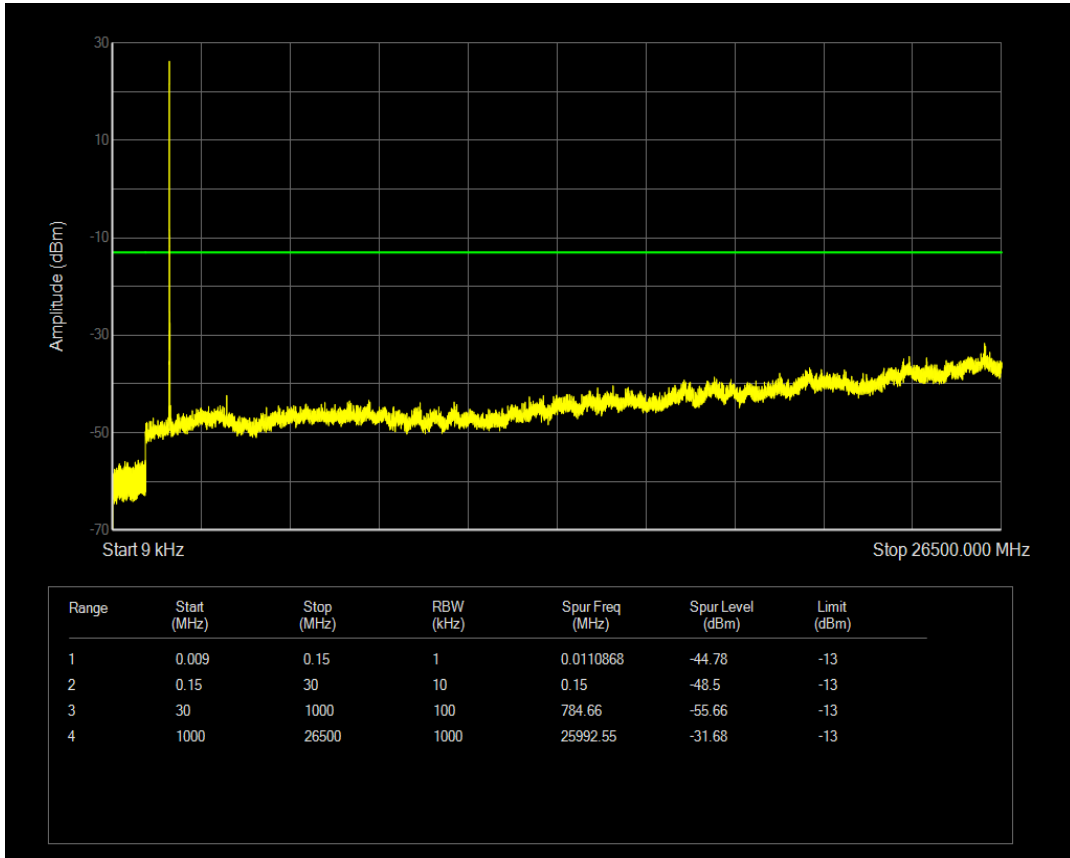

Band66 QAM16 BW=5MHz Channel=132647 RB Size=25 Position=#0

Band66 QPSK BW=10MHz Channel=132022 RB Size=1 Position=#0

Band66 QPSK BW=10MHz Channel=132022 RB Size=50 Position=#0

Band66 QAM16 BW=10MHz Channel=132022 RB Size=1 Position=#0