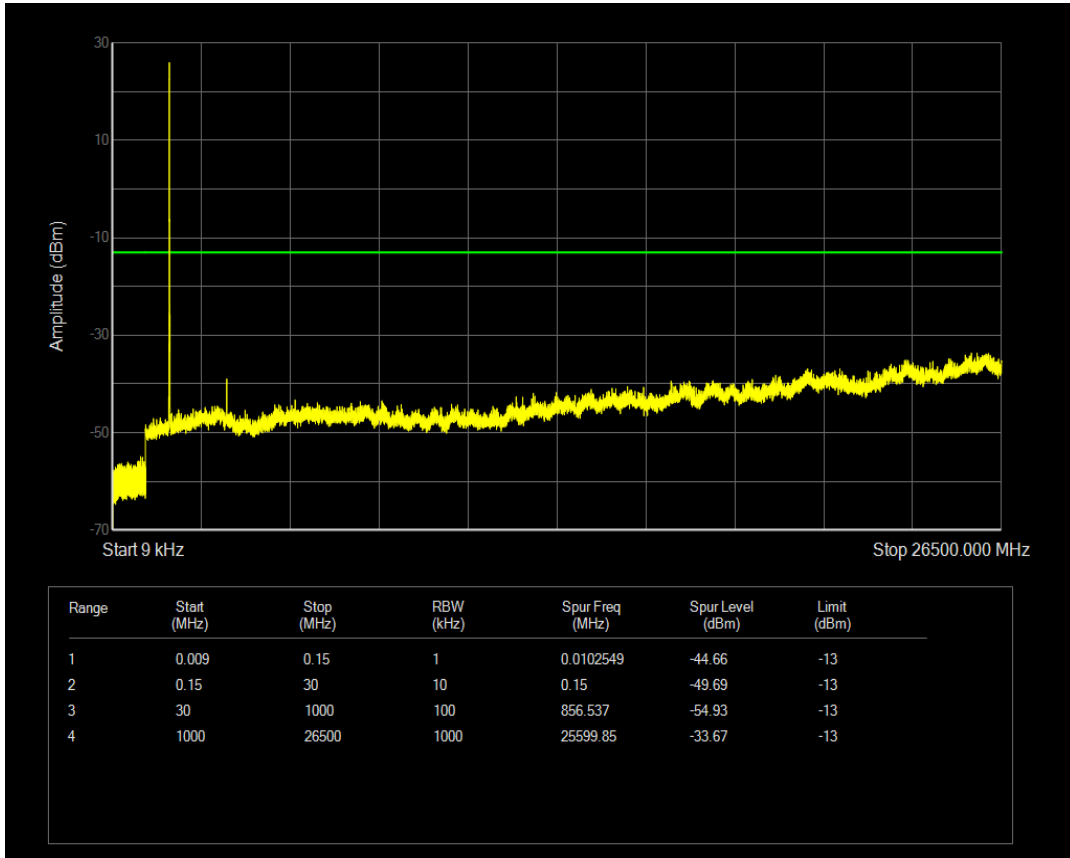

Band66 QPSK BW=10MHz Channel=132022 RB Size=1 Position=#0

Band66 QPSK BW=10MHz Channel=132022 RB Size=50 Position=#0