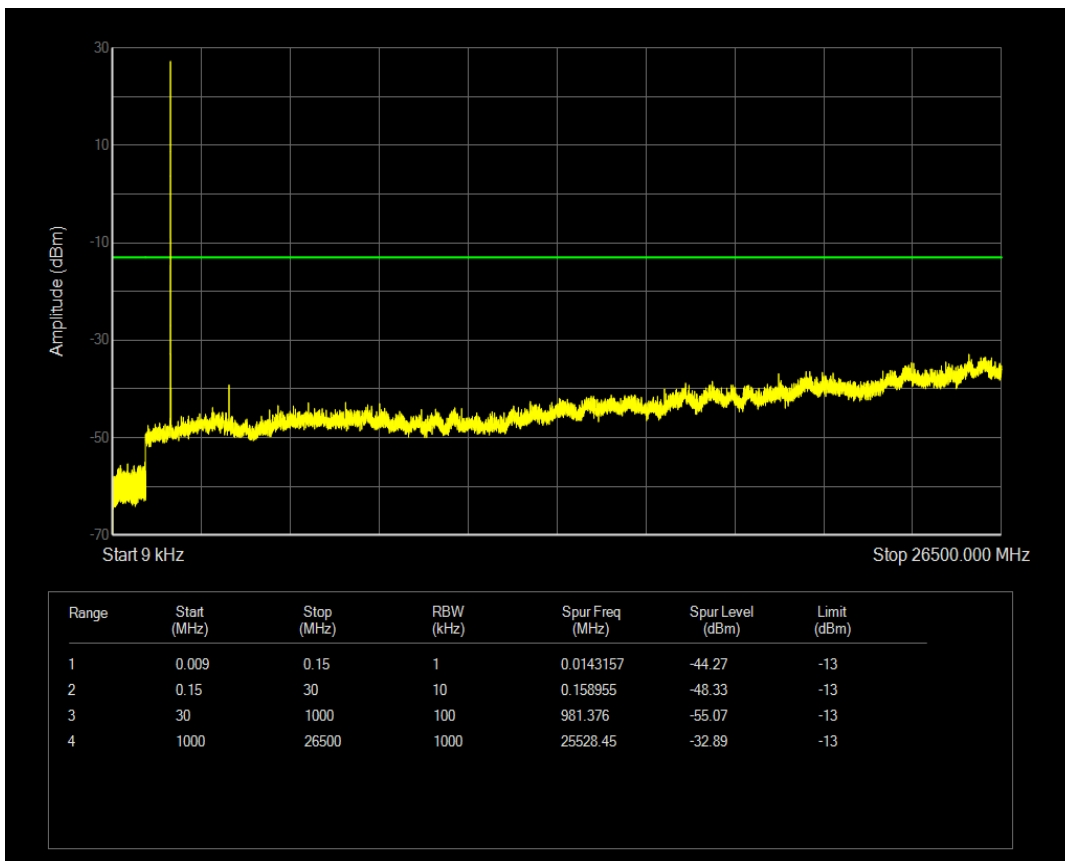

Band66 QPSK BW=1.4MHz Channel=132322 RB Size=1 Position=#0

Band66 QPSK BW=1.4MHz Channel=132322 RB Size=6 Position=#0