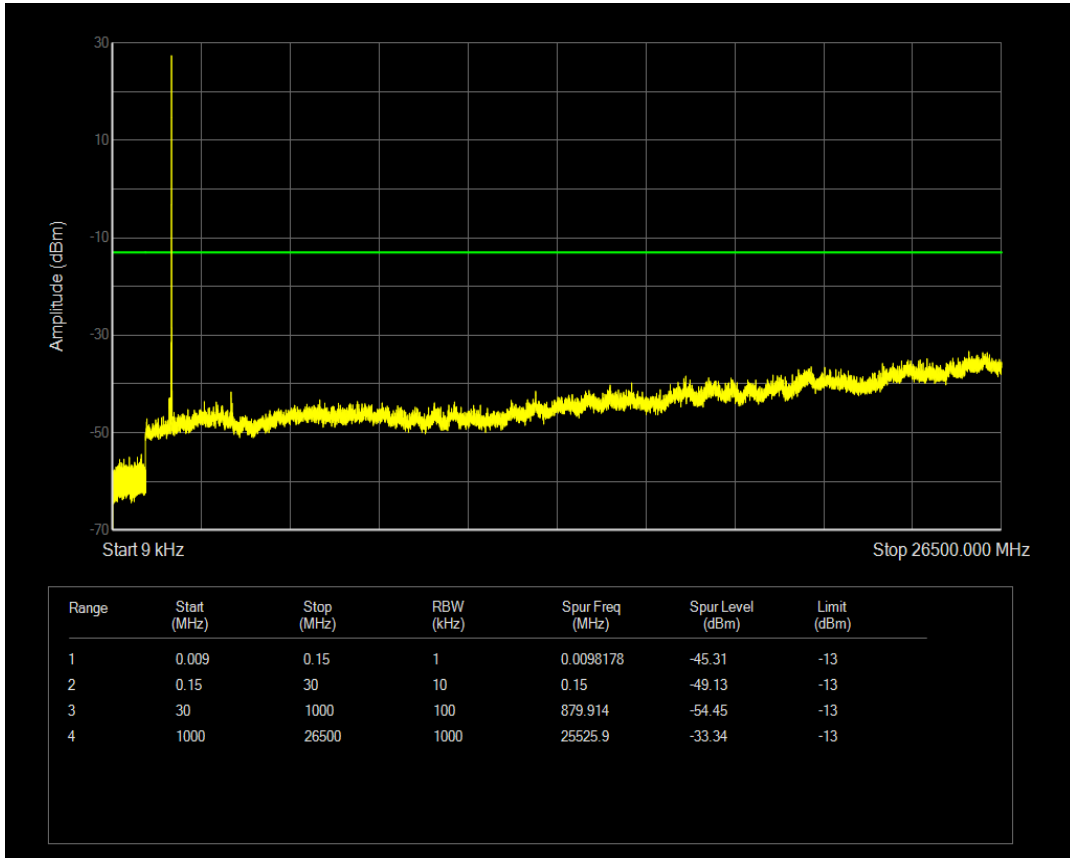

Band66 QAM16 BW=5MHz Channel=132322 RB Size=25 Position=#0

Band66 QPSK BW=5MHz Channel=132647 RB Size=1 Position=#0

Band66 QPSK BW=5MHz Channel=132647 RB Size=25 Position=#0

Band66 QAM16 BW=5MHz Channel=132647 RB Size=1 Position=#0