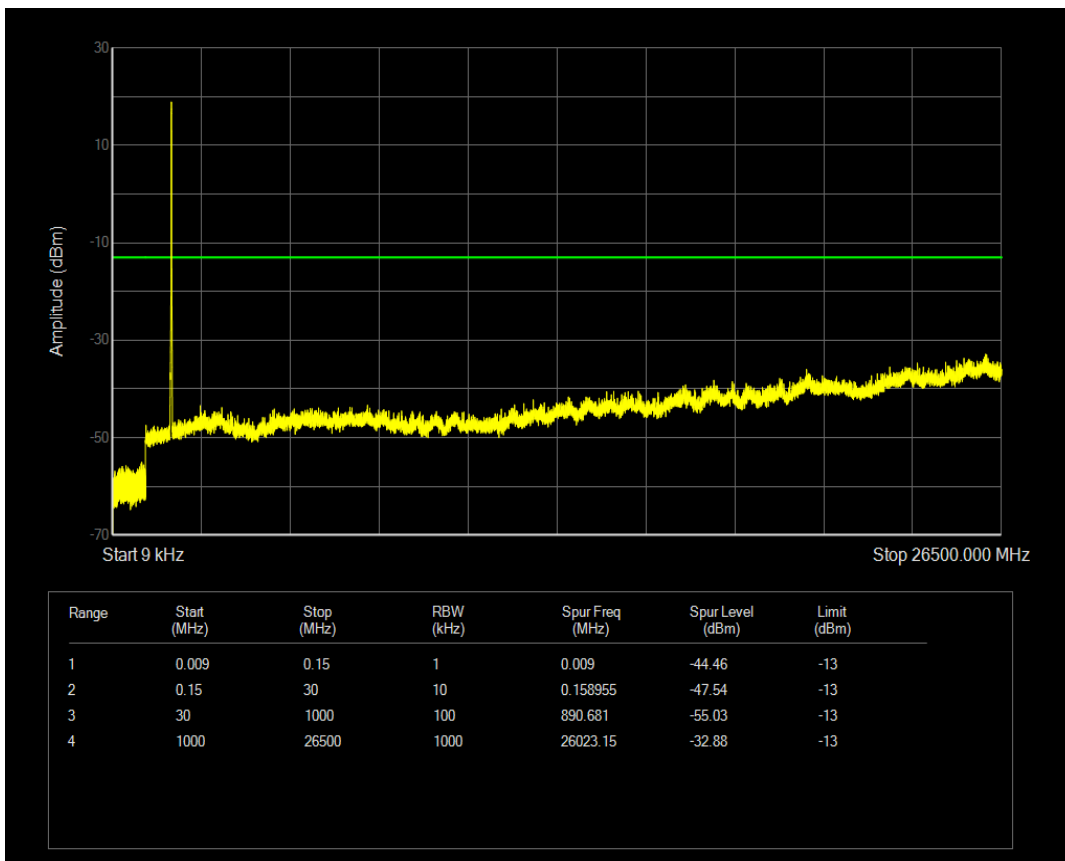

Band66 QAM16 BW=15MHz Channel=132597 RB Size=75 Position=#0

Band66 QPSK BW=20MHz Channel=132072 RB Size=100 Position=#0