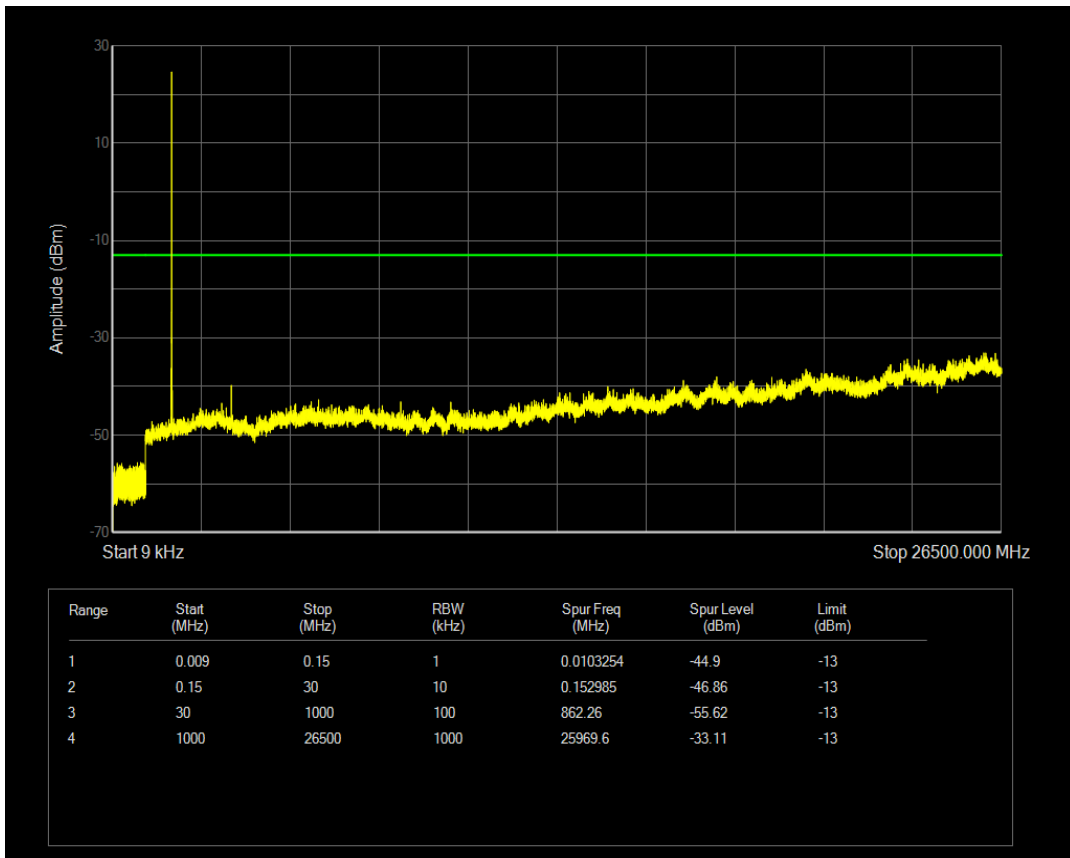

Band66 QPSK BW=1.4MHz Channel=132665 RB Size=1 Position=#0

Band66 QAM16 BW=1.4MHz Channel=132665 RB Size=1 Position=#0