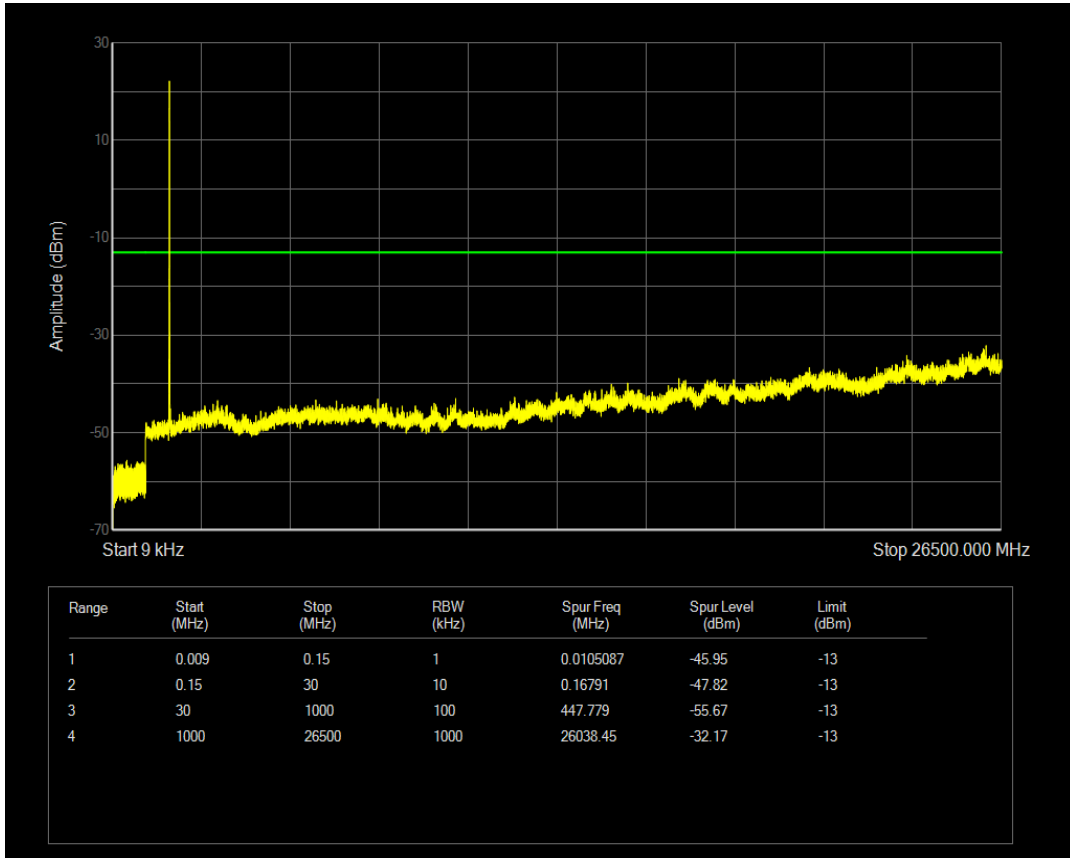

Band66 QAM16 BW=3MHz Channel=132657 RB Size=15 Position=#0

Band66 QPSK BW=5MHz Channel=131997 RB Size=1 Position=#0

Band66 QAM16 BW=5MHz Channel=131997 RB Size=1 Position=#0

Band66 QPSK BW=5MHz Channel=131997 RB Size=25 Position=#0