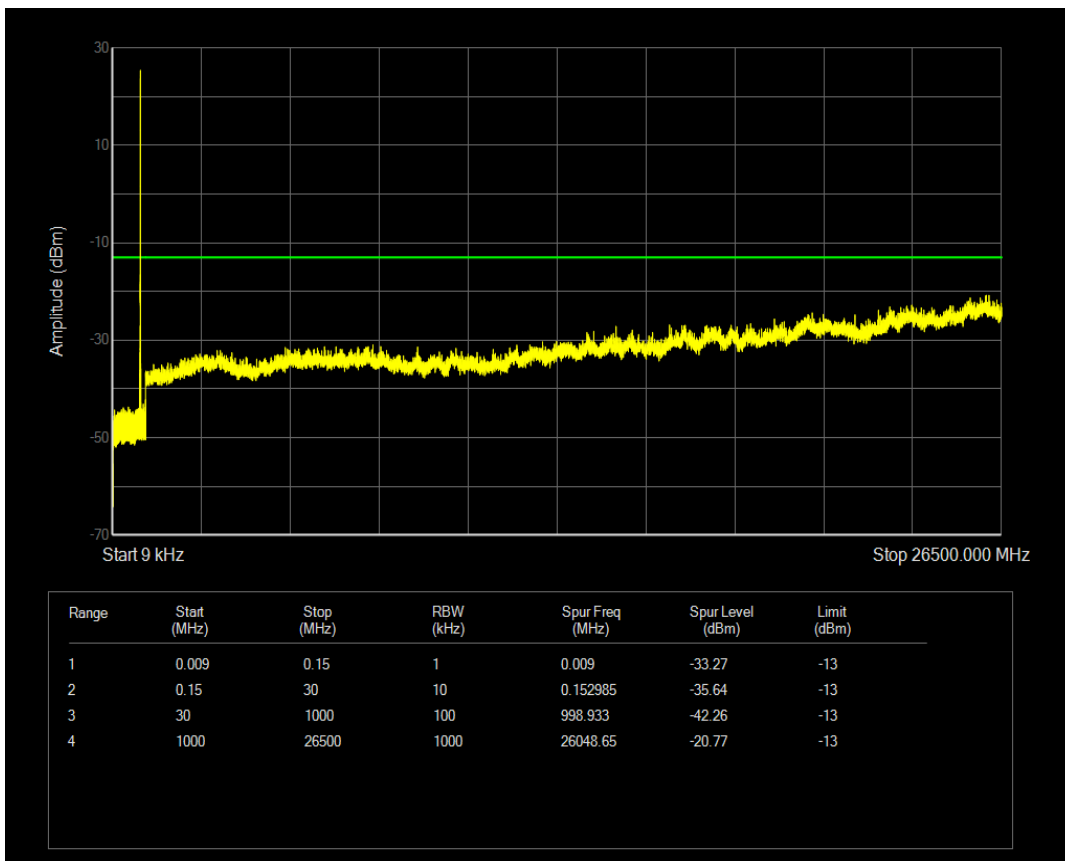

Band5 QAM16 BW=5MHz Channel=20425 RB Size=25 Position=#0

Band5 QPSK BW=5MHz Channel=20525 RB Size=1 Position=#0

Band5 QAM16 BW=5MHz Channel=20525 RB Size=1 Position=#0

Band5 QPSK BW=5MHz Channel=20525 RB Size=25 Position=#0

Band5 QAM16 BW=5MHz Channel=20525 RB Size=25 Position=#0

Band5 QPSK BW=5MHz Channel=20625 RB Size=1 Position=#0

Band5 QPSK BW=5MHz Channel=20625 RB Size=25 Position=#0

Band5 QAM16 BW=5MHz Channel=20625 RB Size=25 Position=#0