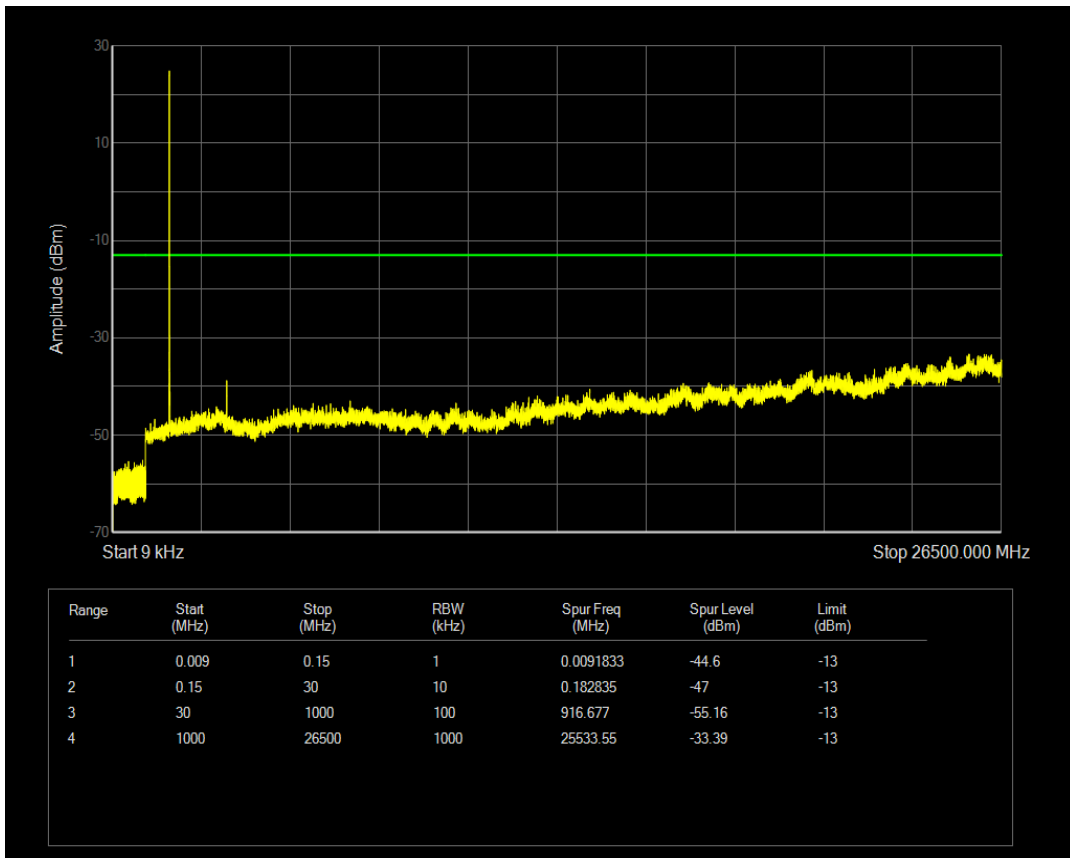

Band66 QPSK BW=3MHz Channel=131987 RB Size=1 Position=#0

Band66 QAM16 BW=1.4MHz Channel=132665 RB Size=6 Position=#0