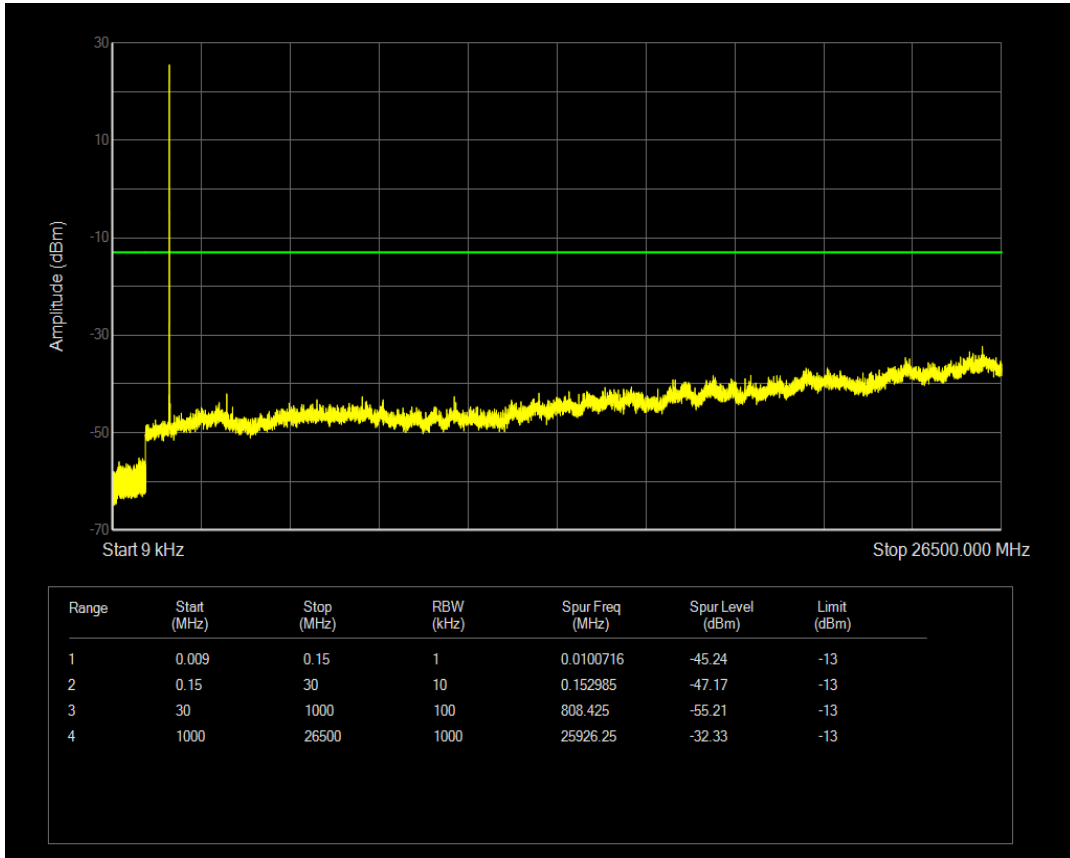

Band5 QPSK BW=10MHz Channel=20600 RB Size=1 Position=#0

Band5 QAM16 BW=10MHz Channel=20525 RB Size=50 Position=#0

Band5 QPSK BW=10MHz Channel=20600 RB Size=50 Position=#0

Band5 QAM16 BW=10MHz Channel=20600 RB Size=1 Position=#0

Band5 QAM16 BW=10MHz Channel=20600 RB Size=50 Position=#0

Band66 QPSK BW=1.4MHz Channel=131979 RB Size=6 Position=#0

Band66 QPSK BW=1.4MHz Channel=131979 RB Size=1 Position=#0

Band66 QAM16 BW=1.4MHz Channel=131979 RB Size=1 Position=#0