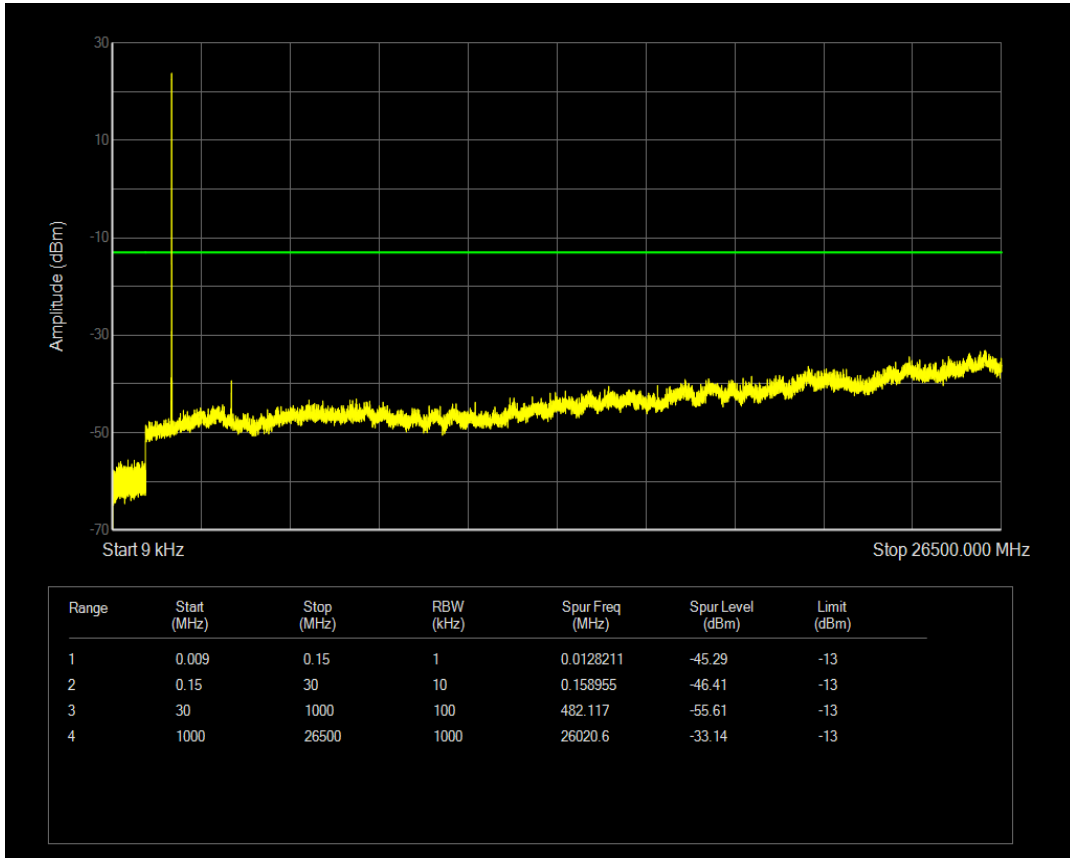

Band66 QAM16 BW=1.4MHz Channel=132665 RB Size=6 Position=#0

Band66 QPSK BW=3MHz Channel=131987 RB Size=15 Position=#0