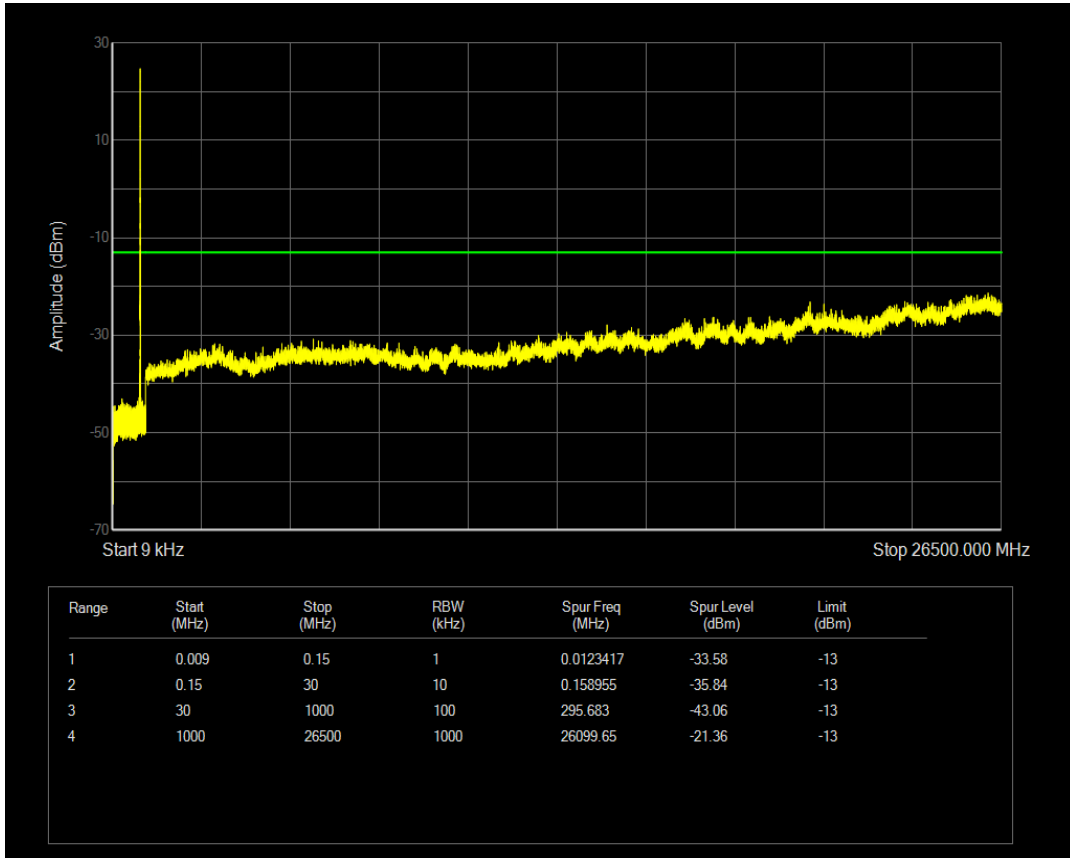

Band5 QPSK BW=10MHz Channel=20600 RB Size=1 Position=#0

Band5 QAM16 BW=10MHz Channel=20525 RB Size=50 Position=#0

Band5 QPSK BW=10MHz Channel=20600 RB Size=50 Position=#0

Band5 QAM16 BW=10MHz Channel=20600 RB Size=1 Position=#0

Band5 QAM16 BW=10MHz Channel=20600 RB Size=50 Position=#0

Band66 QPSK BW=1.4MHz Channel=131979 RB Size=6 Position=#0

Band66 QPSK BW=1.4MHz Channel=131979 RB Size=1 Position=#0

Band66 QAM16 BW=1.4MHz Channel=131979 RB Size=1 Position=#0