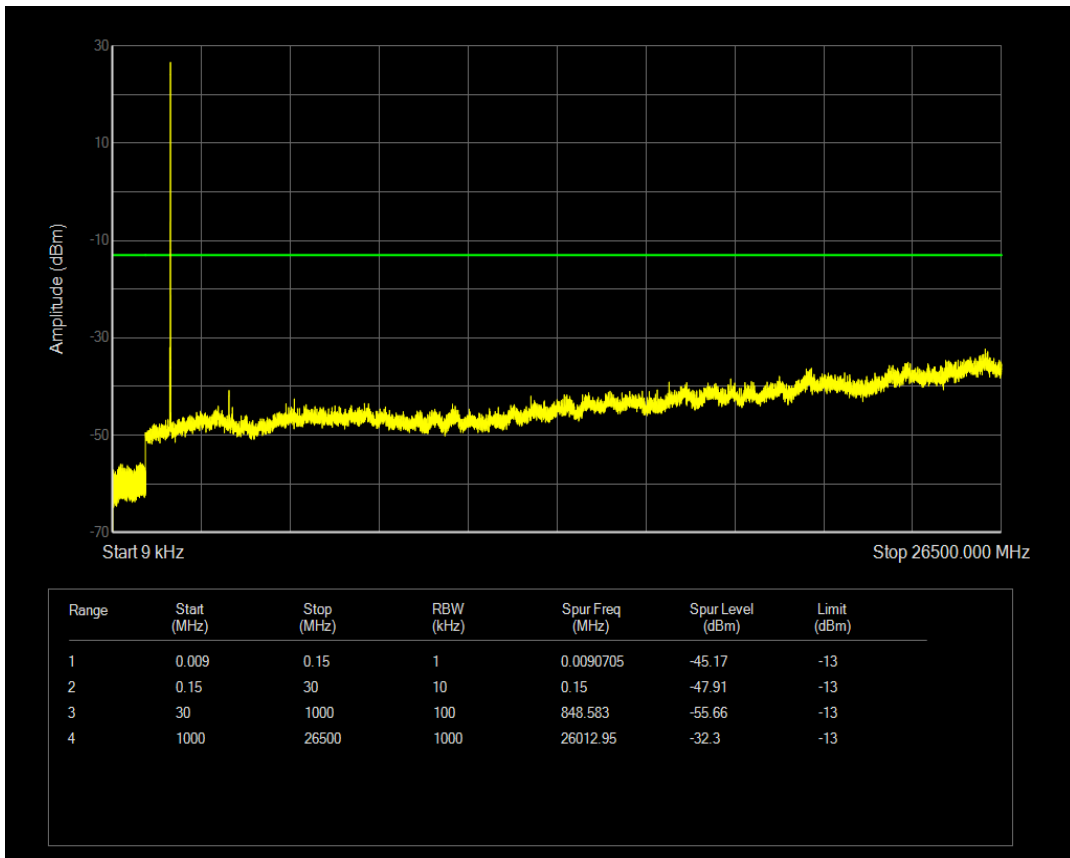

Band66 QPSK BW=3MHz Channel=132322 RB Size=1 Position=#0

Band66 QAM16 BW=3MHz Channel=132322 RB Size=1 Position=#0