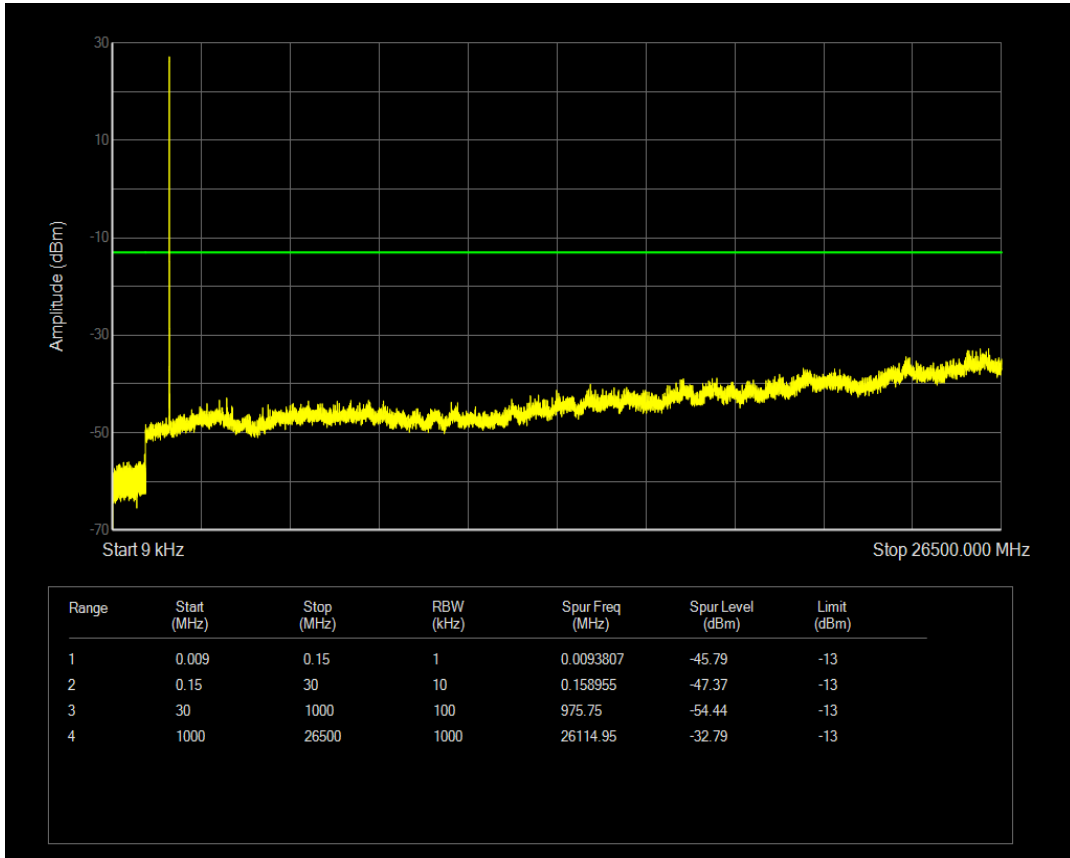

Band66 QPSK BW=3MHz Channel=131987 RB Size=1 Position=#0

Band66 QAM16 BW=1.4MHz Channel=132665 RB Size=6 Position=#0

Band66 QPSK BW=3MHz Channel=131987 RB Size=15 Position=#0

Band66 QAM16 BW=3MHz Channel=131987 RB Size=1 Position=#0