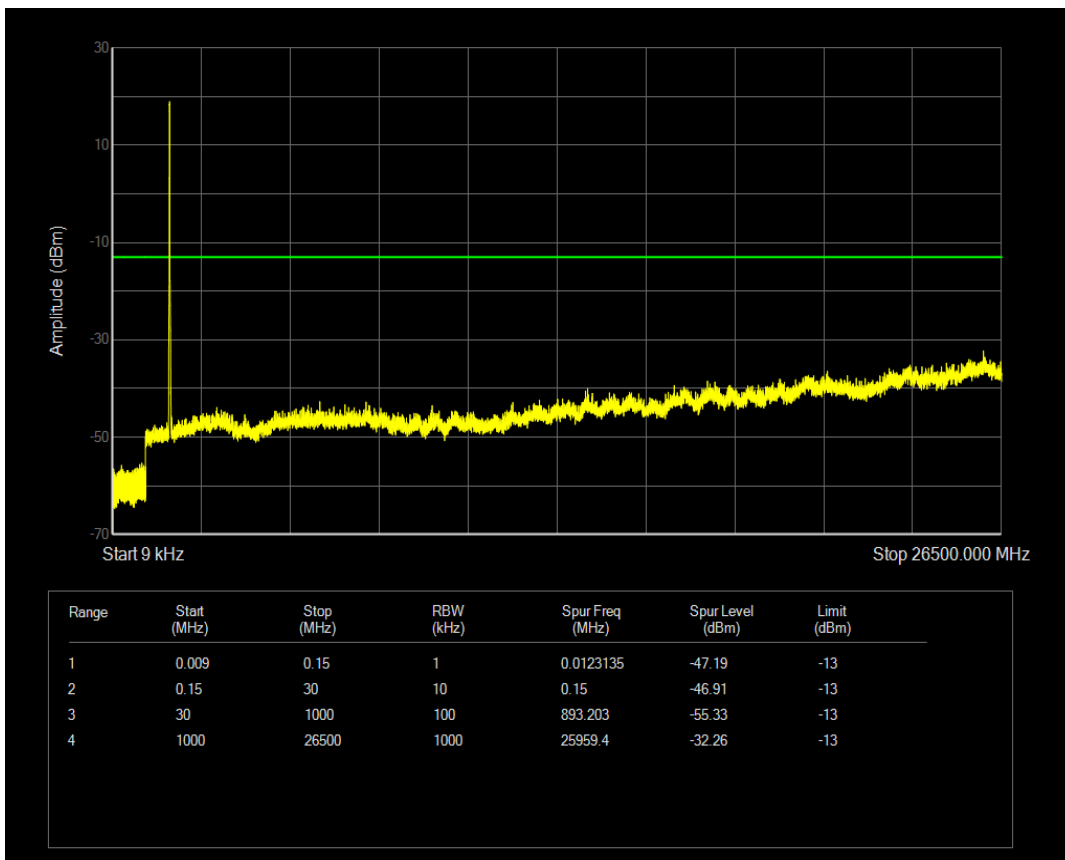

Band66 QAM16 BW=15MHz Channel=132047 RB Size=75 Position=#0

Band66 QPSK BW=15MHz Channel=132322 RB Size=1 Position=#0