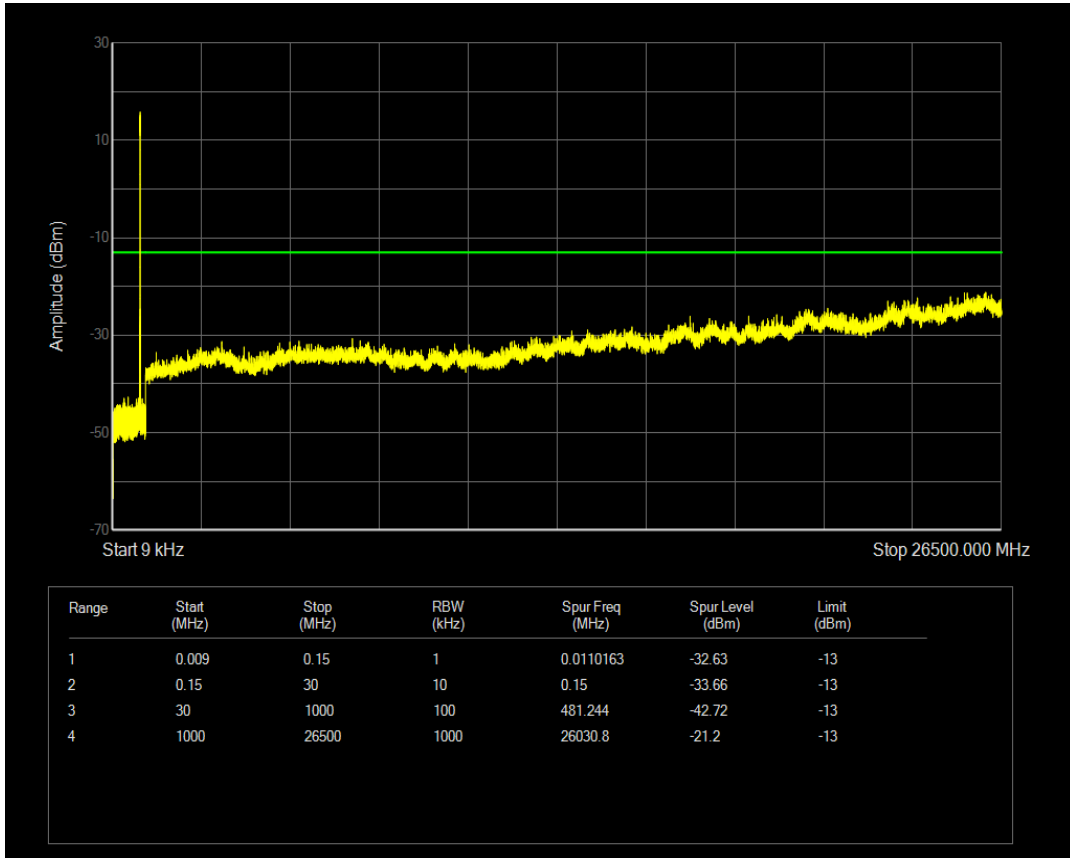

Band5 QAM16 BW=3MHz Channel=20635 RB Size=15 Position=#0

Band5 QPSK BW=5MHz Channel=20425 RB Size=25 Position=#0

Band5 QPSK BW=5MHz Channel=20425 RB Size=1 Position=#0

Band5 QAM16 BW=5MHz Channel=20425 RB Size=1 Position=#0

Band5 QAM16 BW=5MHz Channel=20425 RB Size=25 Position=#0

Band5 QPSK BW=5MHz Channel=20525 RB Size=1 Position=#0

Band5 QAM16 BW=5MHz Channel=20525 RB Size=1 Position=#0

Band5 QPSK BW=5MHz Channel=20525 RB Size=25 Position=#0

Band5 QAM16 BW=5MHz Channel=20525 RB Size=25 Position=#0

Band5 QPSK BW=5MHz Channel=20625 RB Size=1 Position=#0

Band5 QPSK BW=5MHz Channel=20625 RB Size=25 Position=#0

Band5 QAM16 BW=5MHz Channel=20625 RB Size=25 Position=#0