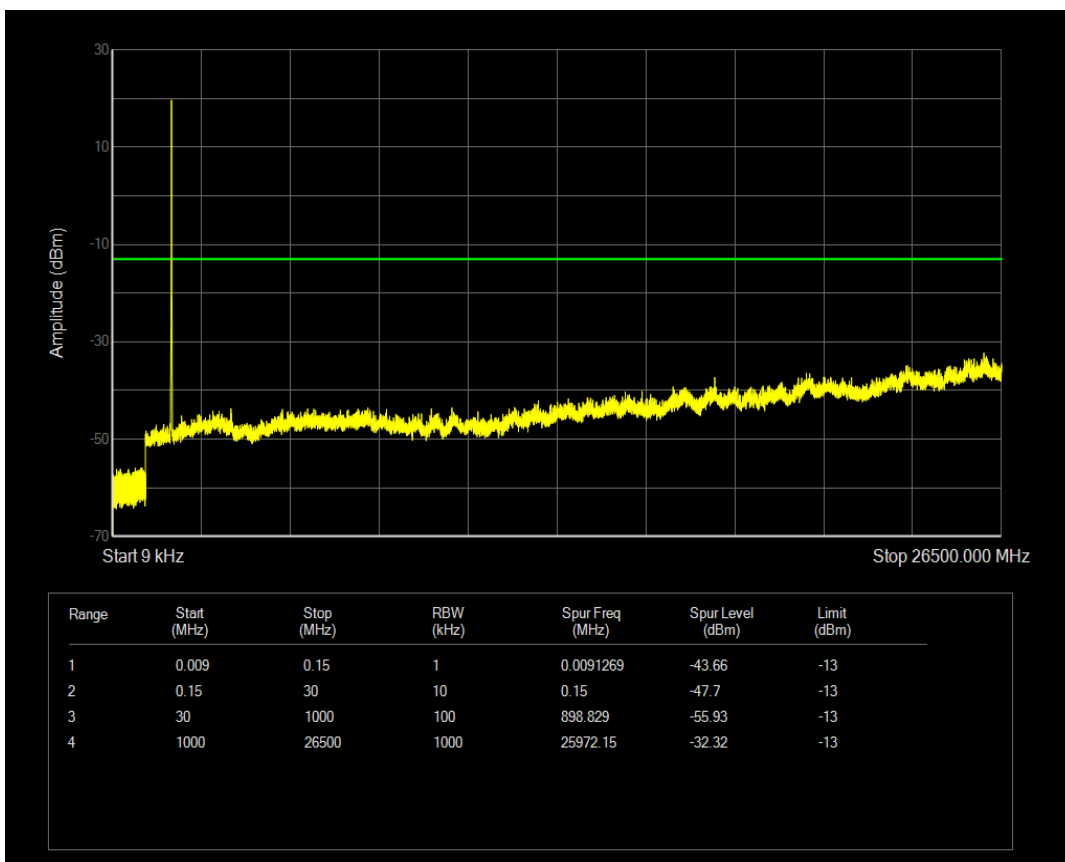

Band66 QAM16 BW=10MHz Channel=132622 RB Size=50 Position=#0

Band66 QPSK BW=15MHz Channel=132047 RB Size=75 Position=#0