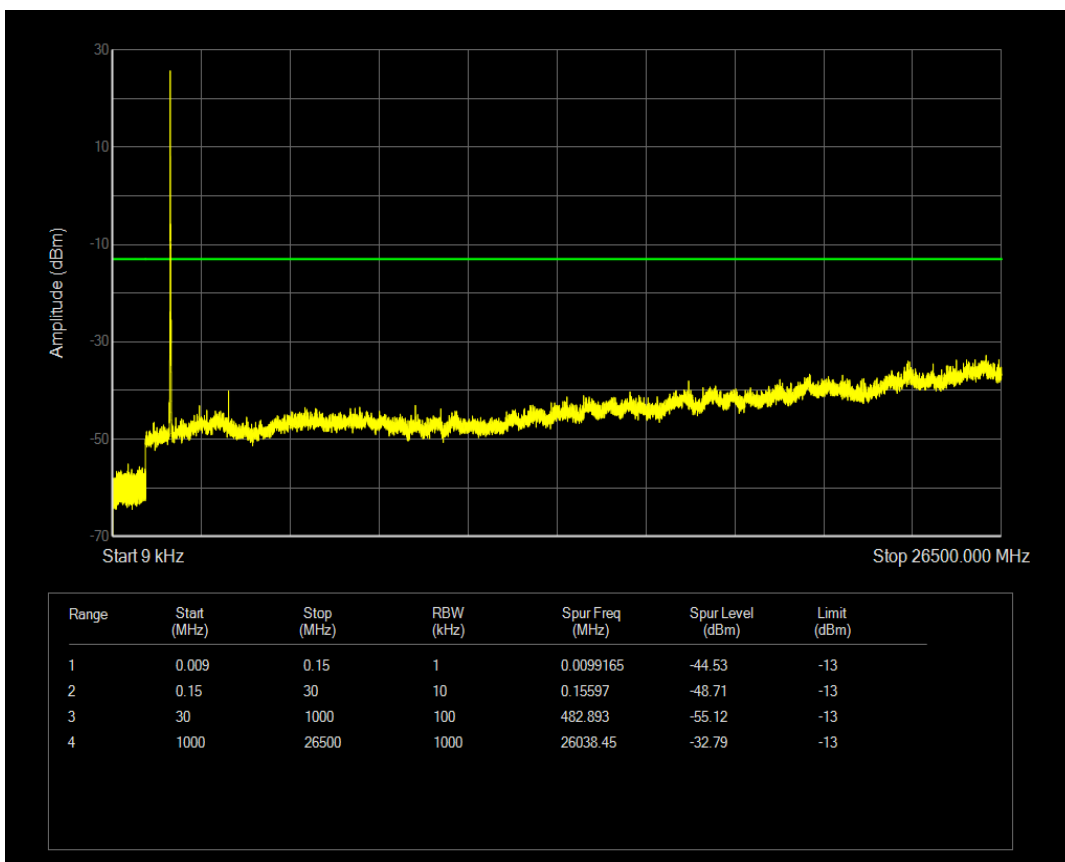

Band66 QAM16 BW=15MHz Channel=132322 RB Size=1 Position=#0

Band66 QPSK BW=15MHz Channel=132322 RB Size=75 Position=#0