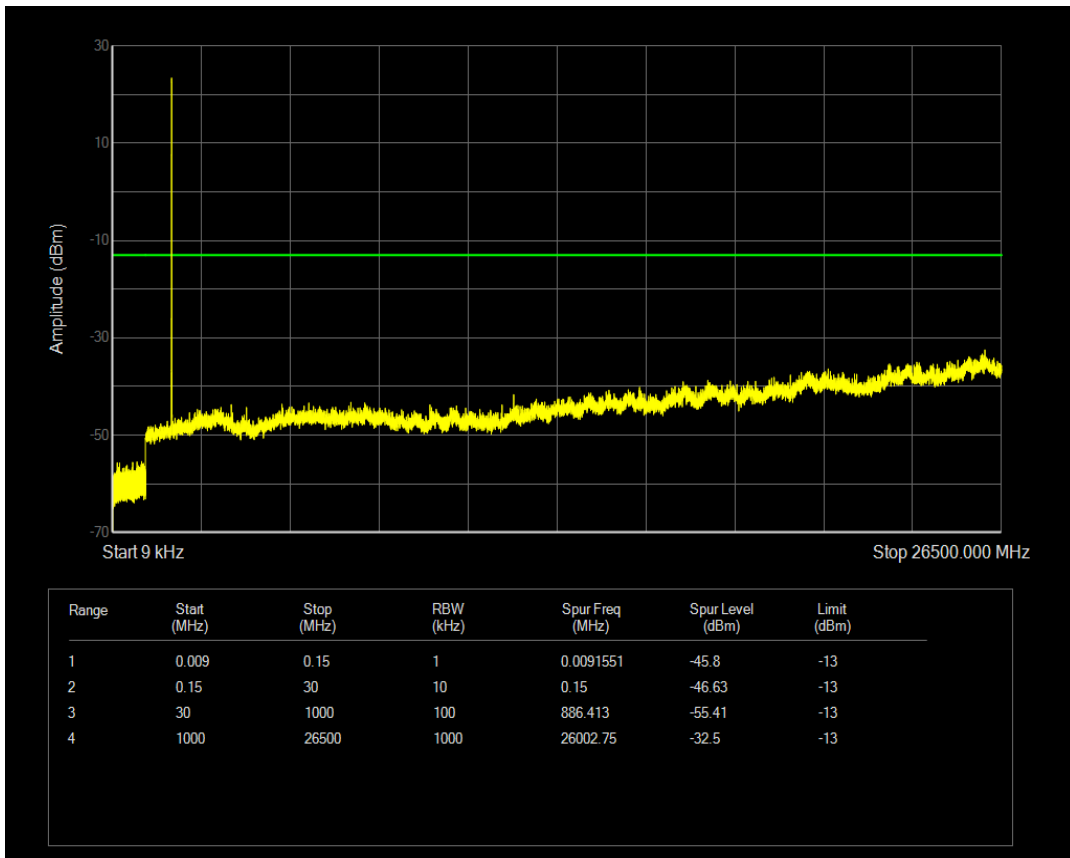

Band66 QAM16 BW=3MHz Channel=132657 RB Size=15 Position=#0

Band66 QPSK BW=5MHz Channel=131997 RB Size=1 Position=#0