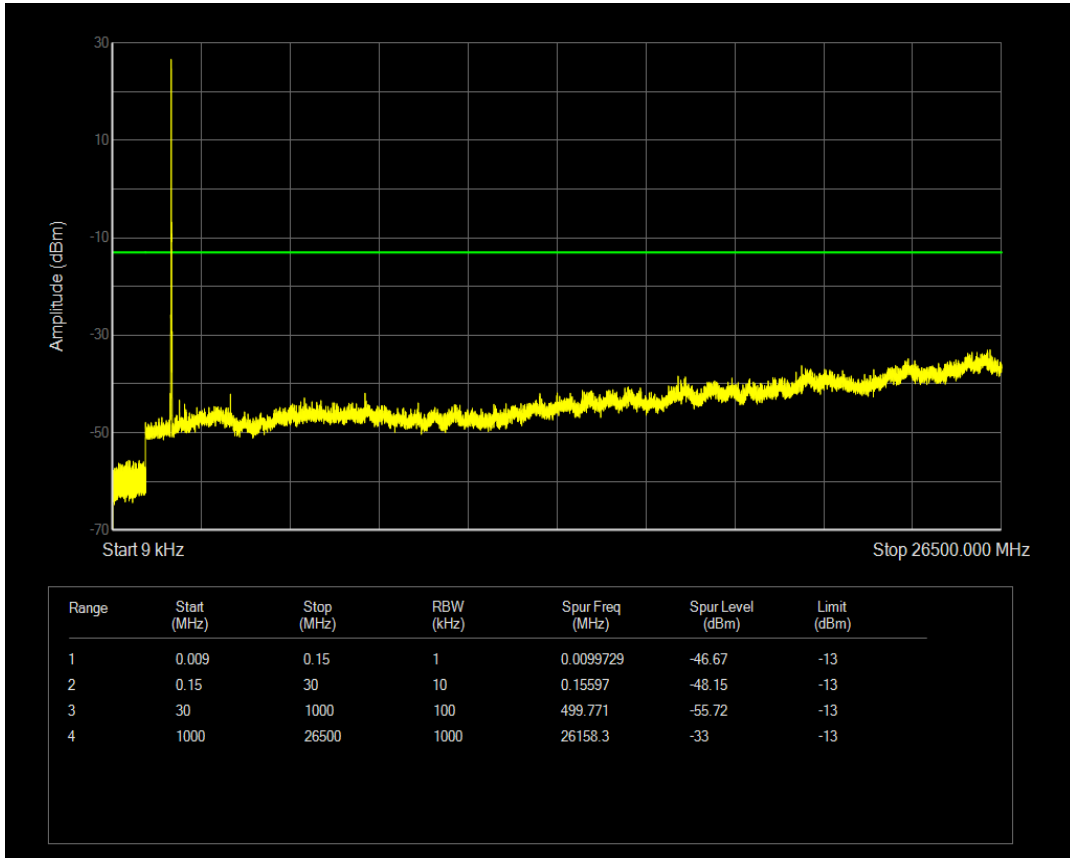

Band66 QAM16 BW=15MHz Channel=132322 RB Size=75 Position=#0

Band66 QPSK BW=15MHz Channel=132597 RB Size=1 Position=#0

Band66 QPSK BW=15MHz Channel=132597 RB Size=75 Position=#0

Band66 QAM16 BW=15MHz Channel=132597 RB Size=1 Position=#0