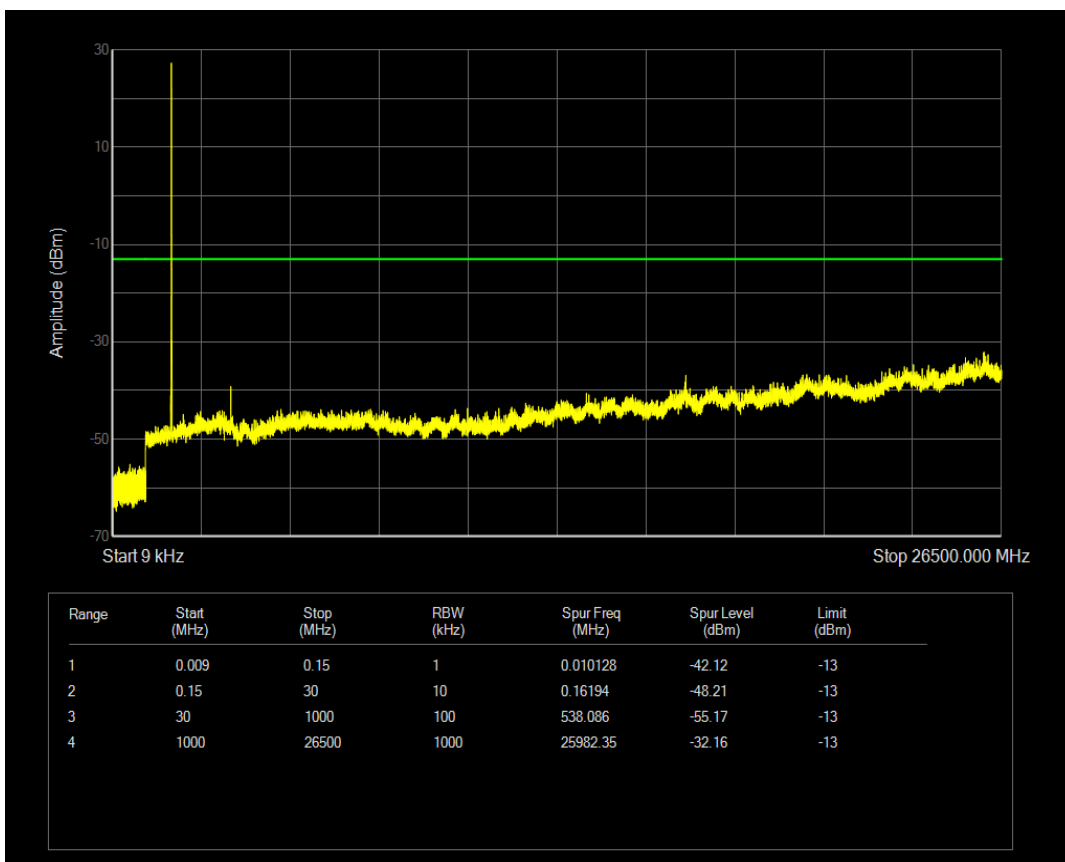

Band66 QAM16 BW=10MHz Channel=132622 RB Size=1 Position=#0

Band66 QPSK BW=10MHz Channel=132622 RB Size=50 Position=#0