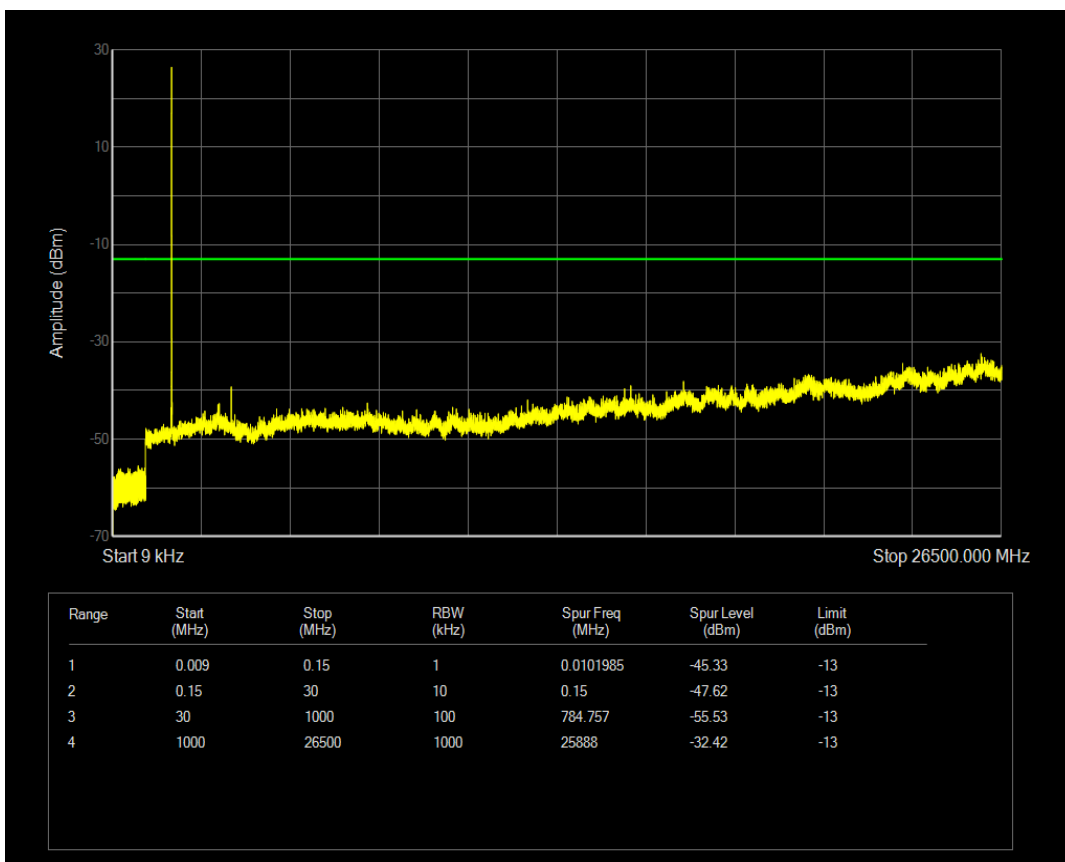

Band66 QPSK BW=3MHz Channel=132657 RB Size=1 Position=#0

Band66 QAM16 BW=3MHz Channel=132322 RB Size=15 Position=#0