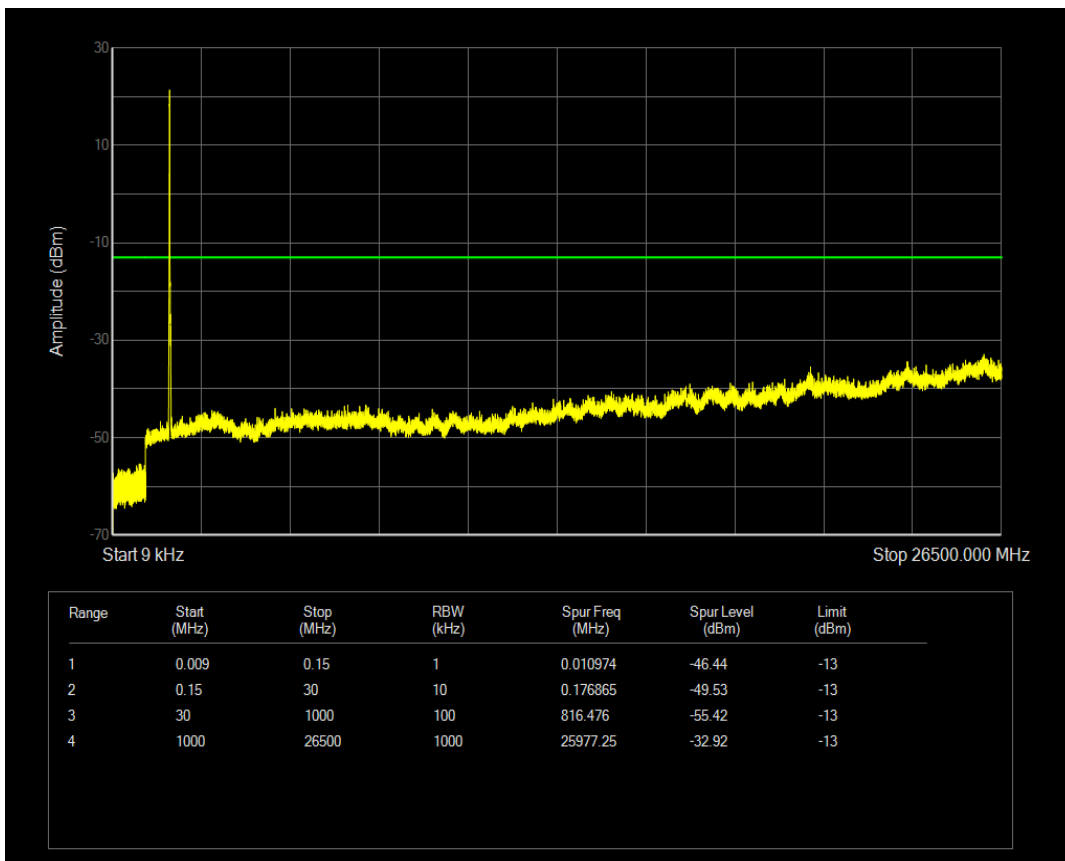

Band66 QPSK BW=15MHz Channel=132047 RB Size=75 Position=#0

Band66 QPSK BW=15MHz Channel=132047 RB Size=1 Position=#0