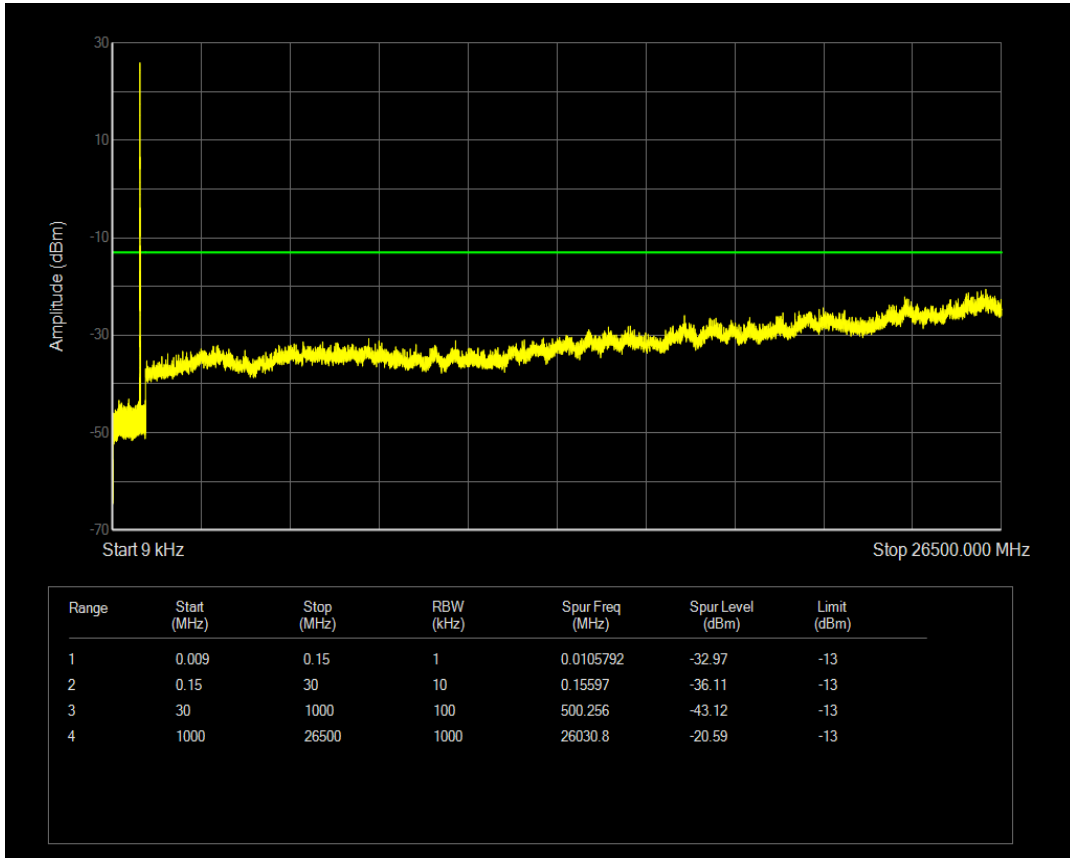

Band5 QAM16 BW=5MHz Channel=20625 RB Size=1 Position=#0

Band5 QPSK BW=10MHz Channel=20450 RB Size=1 Position=#0

Band5 QAM16 BW=10MHz Channel=20450 RB Size=1 Position=#0

Band5 QPSK BW=10MHz Channel=20450 RB Size=50 Position=#0

Band5 QAM16 BW=10MHz Channel=20450 RB Size=50 Position=#0

Band5 QPSK BW=10MHz Channel=20525 RB Size=50 Position=#0

Band5 QPSK BW=10MHz Channel=20525 RB Size=1 Position=#0

Band5 QAM16 BW=10MHz Channel=20525 RB Size=1 Position=#0

Band5 QPSK BW=10MHz Channel=20600 RB Size=1 Position=#0

Band5 QAM16 BW=10MHz Channel=20525 RB Size=50 Position=#0

Band5 QPSK BW=10MHz Channel=20600 RB Size=50 Position=#0

Band5 QAM16 BW=10MHz Channel=20600 RB Size=1 Position=#0