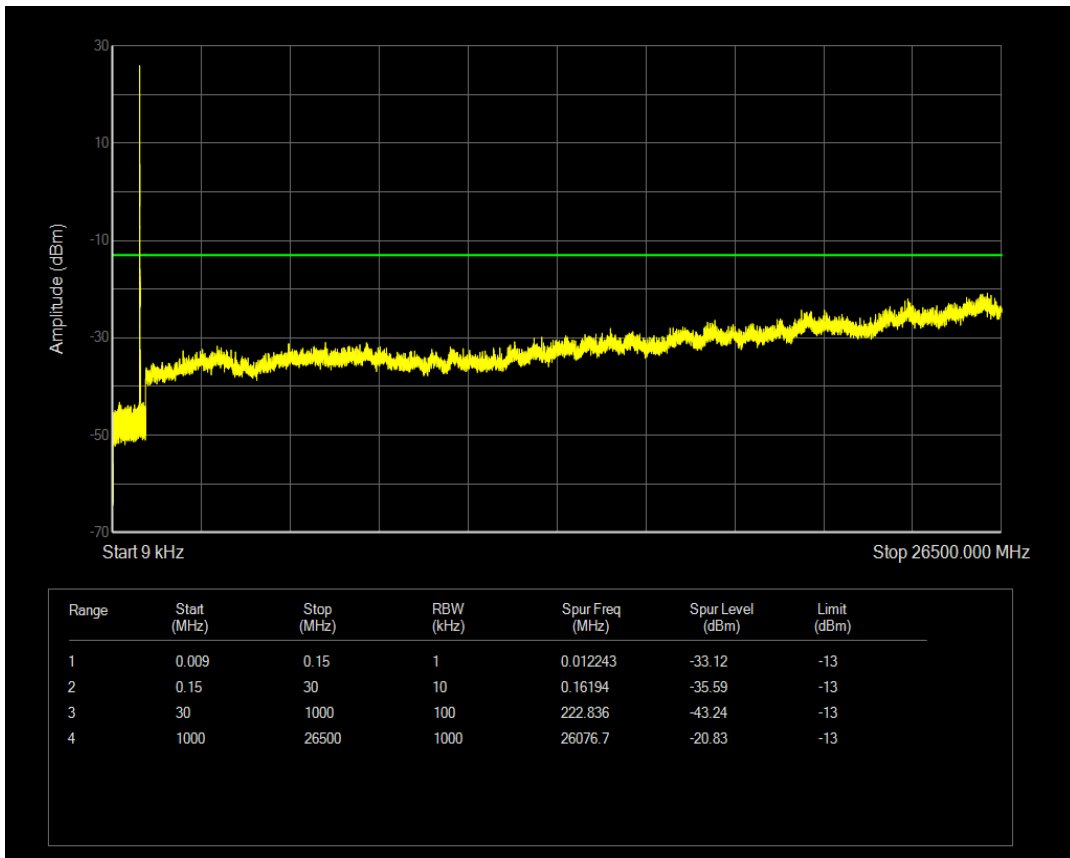

Band5 QAM16 BW=3MHz Channel=20635 RB Size=15 Position=#0

Band5 QPSK BW=5MHz Channel=20425 RB Size=25 Position=#0

Band5 QPSK BW=5MHz Channel=20425 RB Size=1 Position=#0

Band5 QAM16 BW=5MHz Channel=20425 RB Size=1 Position=#0

Band5 QAM16 BW=5MHz Channel=20425 RB Size=25 Position=#0

Band5 QPSK BW=5MHz Channel=20525 RB Size=1 Position=#0

Band5 QAM16 BW=5MHz Channel=20525 RB Size=1 Position=#0

Band5 QPSK BW=5MHz Channel=20525 RB Size=25 Position=#0