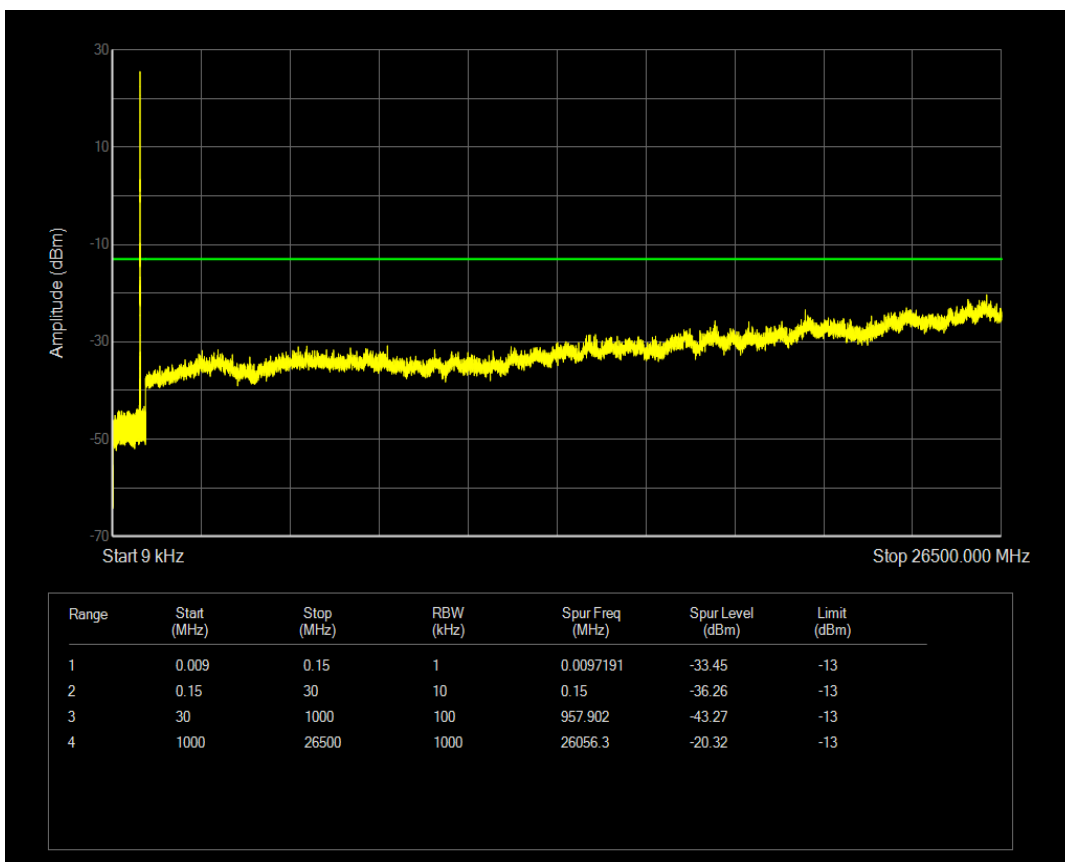

Band5 QAM16 BW=3MHz Channel=20635 RB Size=15 Position=#0

Band5 QPSK BW=5MHz Channel=20425 RB Size=25 Position=#0

Band5 QPSK BW=5MHz Channel=20425 RB Size=1 Position=#0

Band5 QAM16 BW=5MHz Channel=20425 RB Size=1 Position=#0

Band5 QAM16 BW=5MHz Channel=20425 RB Size=25 Position=#0

Band5 QPSK BW=5MHz Channel=20525 RB Size=1 Position=#0

Band5 QAM16 BW=5MHz Channel=20525 RB Size=1 Position=#0

Band5 QPSK BW=5MHz Channel=20525 RB Size=25 Position=#0