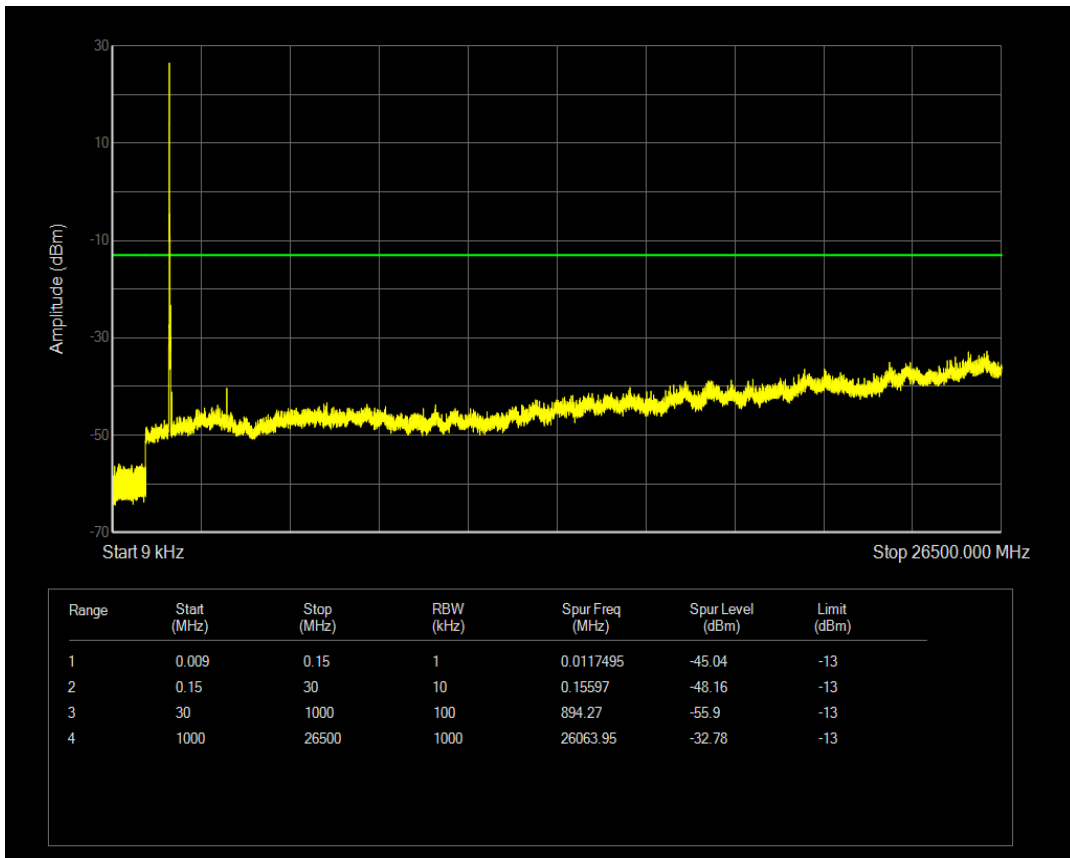

Band66 QPSK BW=20MHz Channel=132072 RB Size=1 Position=#0

Band66 QAM16 BW=15MHz Channel=132597 RB Size=75 Position=#0