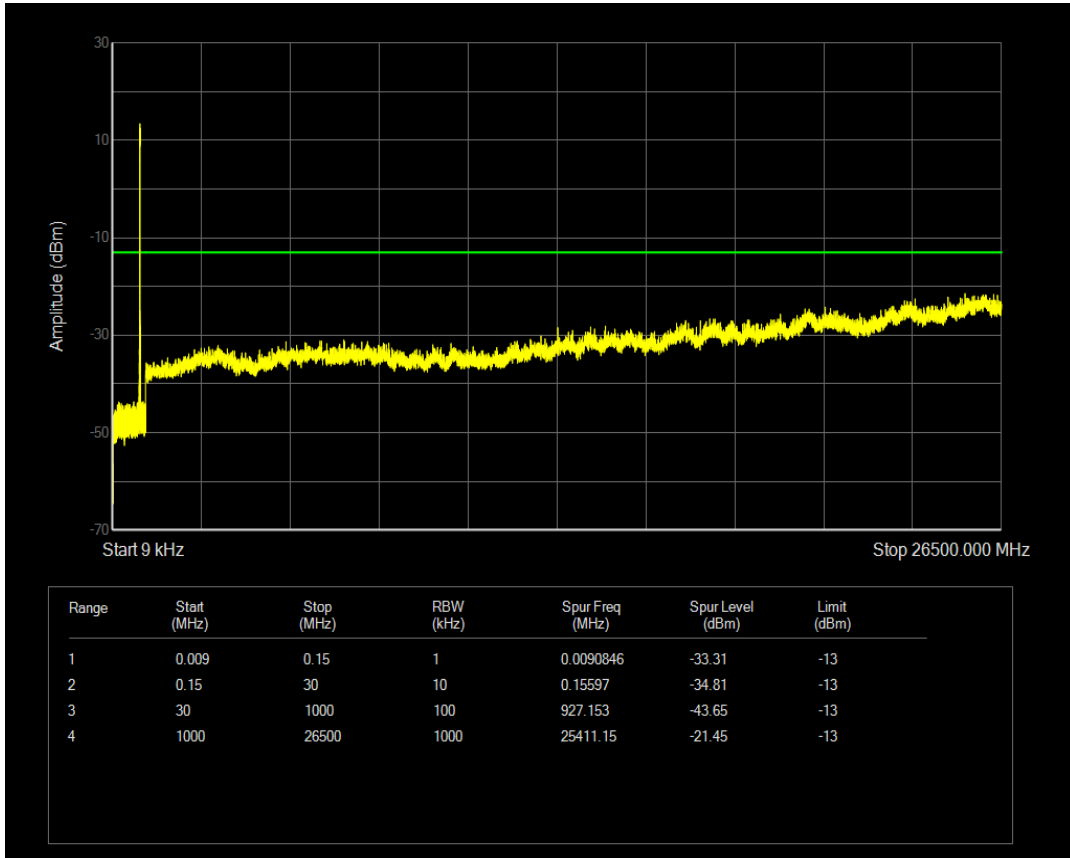

Band5 QAM16 BW=5MHz Channel=20625 RB Size=1 Position=#0

Band5 QPSK BW=10MHz Channel=20450 RB Size=1 Position=#0

Band5 QAM16 BW=10MHz Channel=20450 RB Size=1 Position=#0

Band5 QPSK BW=10MHz Channel=20450 RB Size=50 Position=#0

Band5 QAM16 BW=10MHz Channel=20450 RB Size=50 Position=#0

Band5 QPSK BW=10MHz Channel=20525 RB Size=50 Position=#0

Band5 QPSK BW=10MHz Channel=20525 RB Size=1 Position=#0

Band5 QAM16 BW=10MHz Channel=20525 RB Size=1 Position=#0