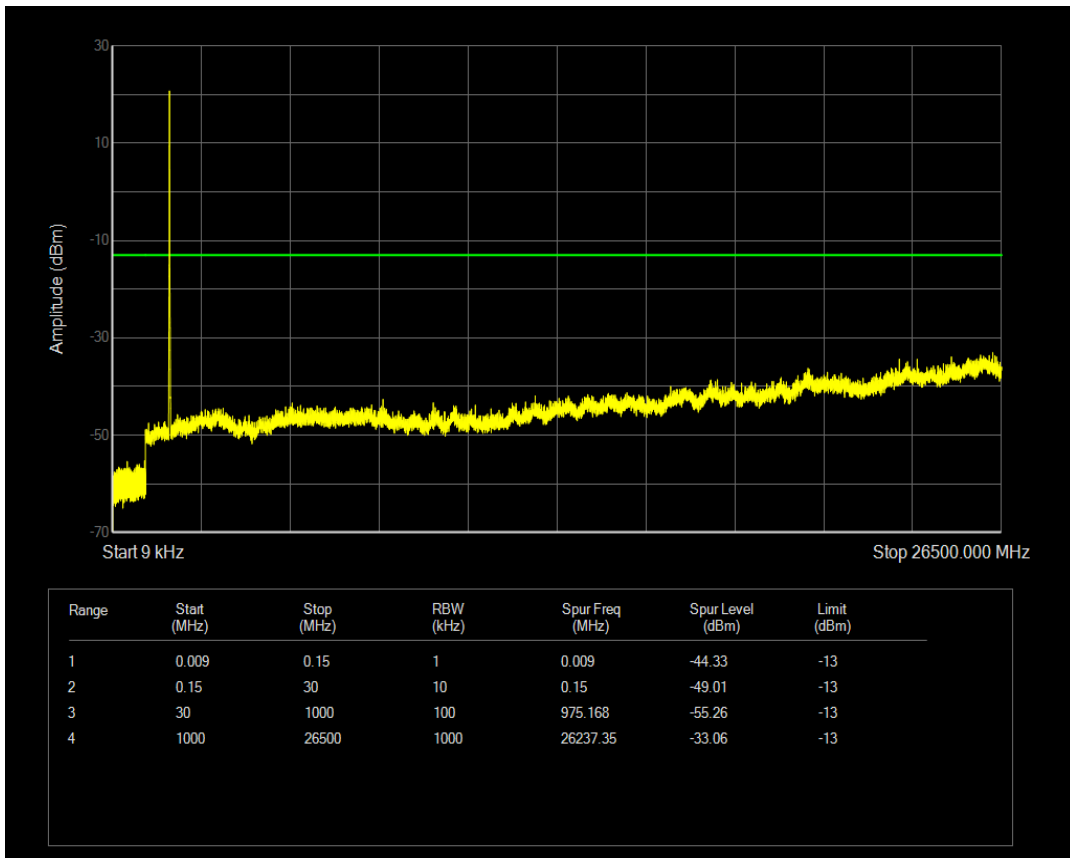

Band66 QPSK BW=10MHz Channel=132022 RB Size=50 Position=#0

Band66 QAM16 BW=10MHz Channel=132022 RB Size=1 Position=#0