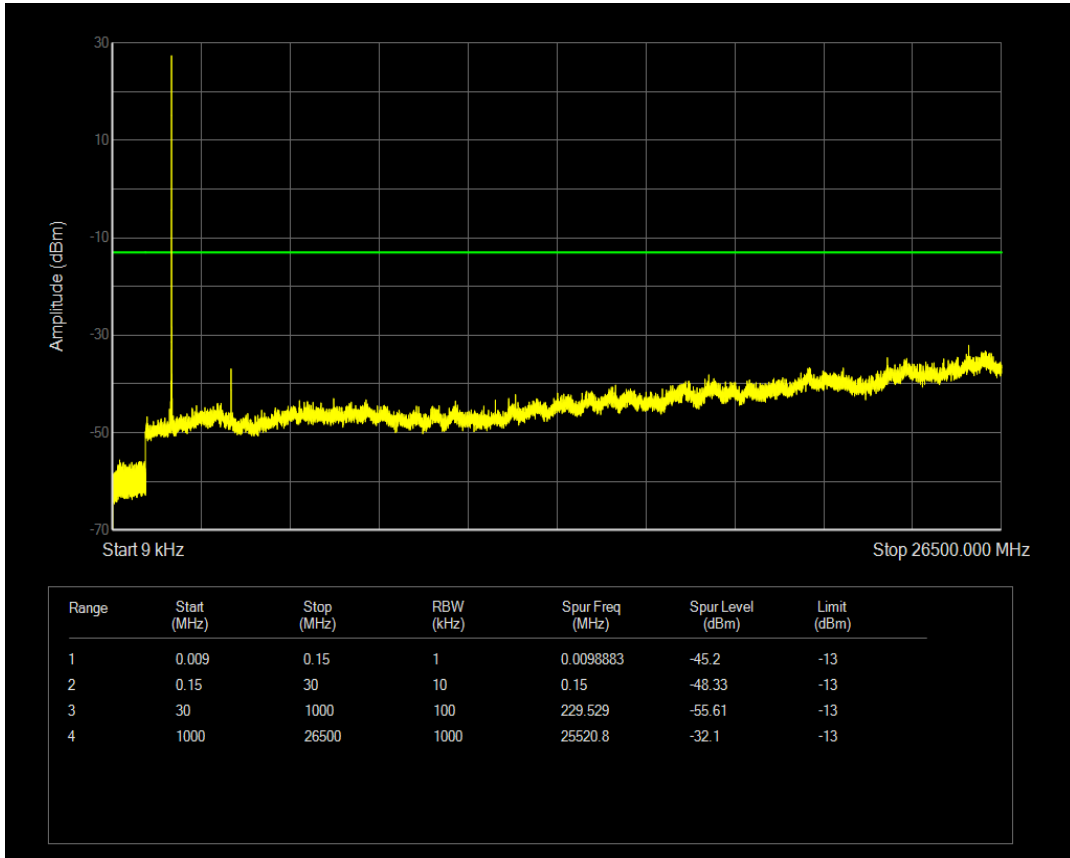

Band66 QPSK BW=5MHz Channel=132647 RB Size=1 Position=#0

Band66 QPSK BW=5MHz Channel=132647 RB Size=25 Position=#0