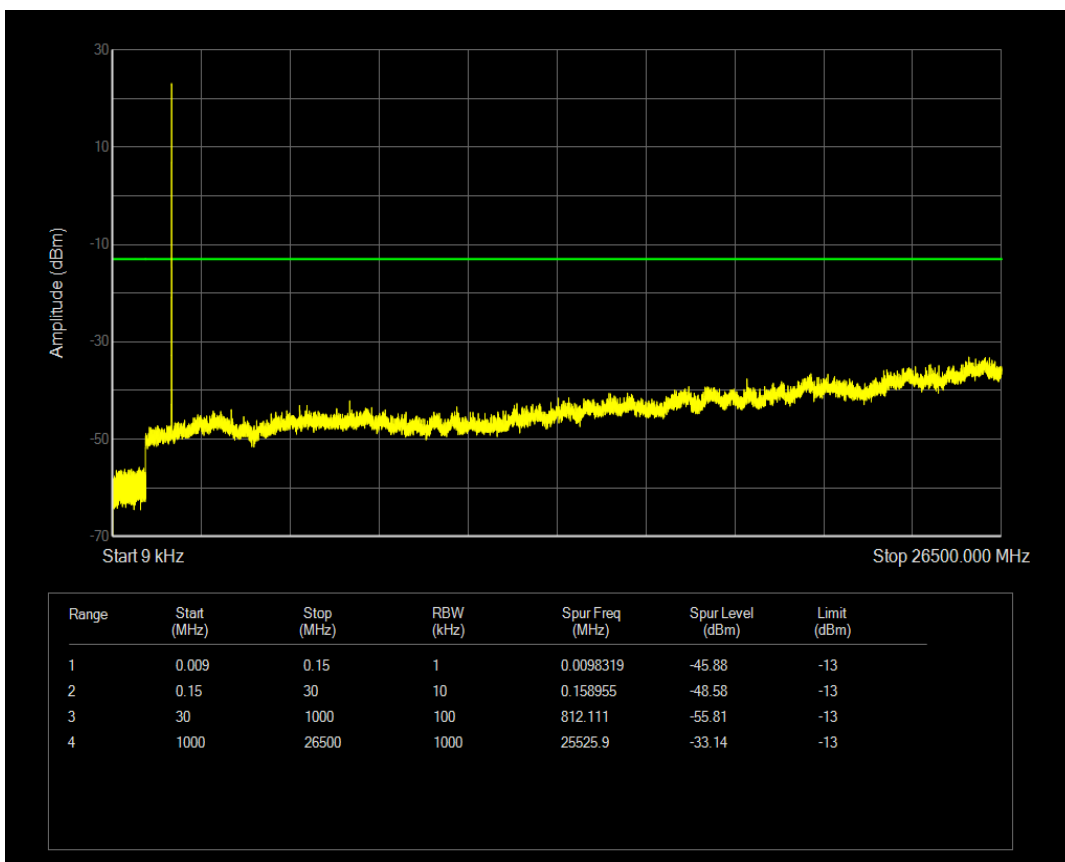

Band66 QPSK BW=3MHz Channel=132657 RB Size=15 Position=#0

Band66 QAM16 BW=3MHz Channel=132657 RB Size=1 Position=#0