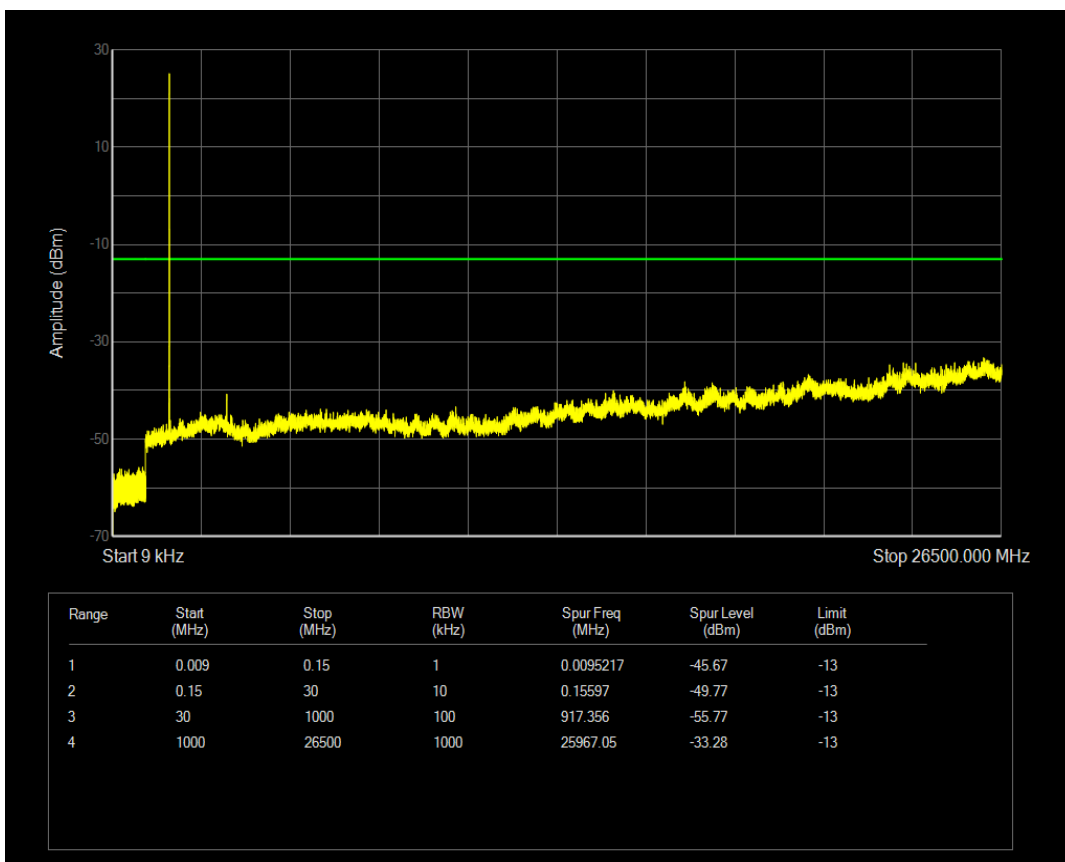

Band66 QAM16 BW=1.4MHz Channel=131979 RB Size=6 Position=#0

Band66 QPSK BW=1.4MHz Channel=132322 RB Size=1 Position=#0