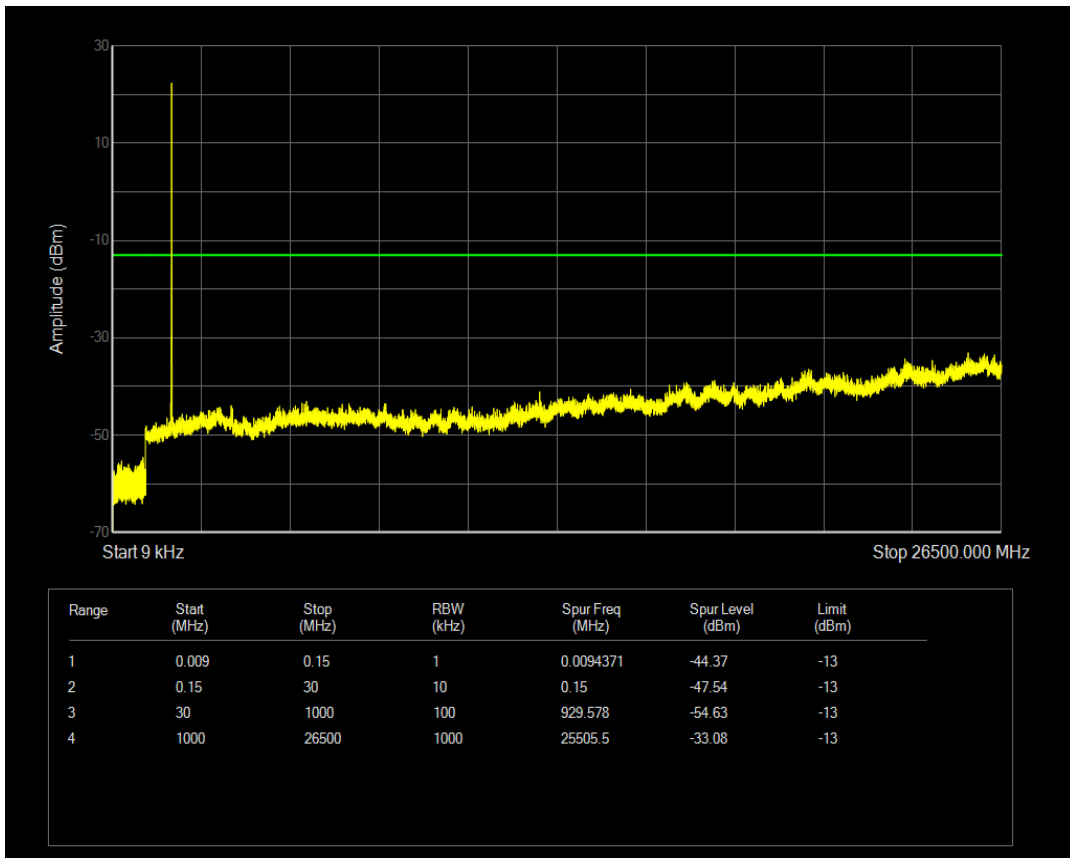

Band66 QAM16 BW=5MHz Channel=132647 RB Size=25 Position=#0

Band66 QPSK BW=10MHz Channel=132022 RB Size=1 Position=#0