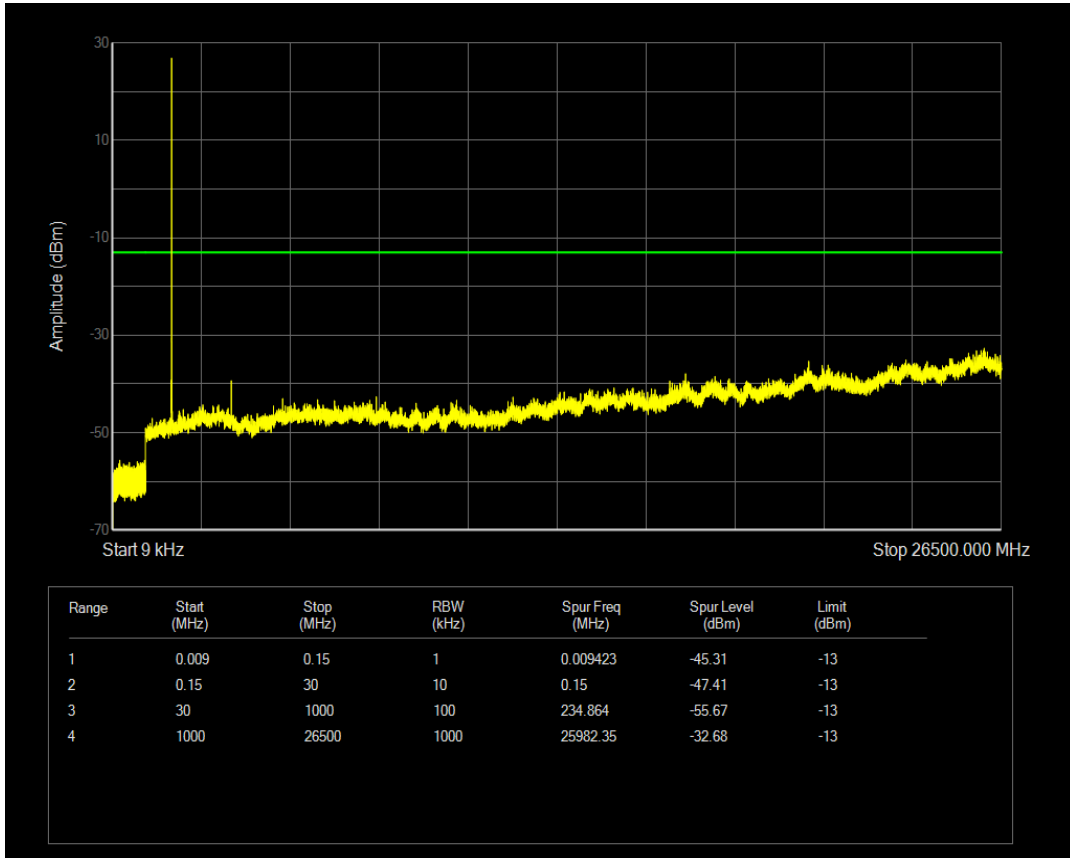

Band66 QAM16 BW=1.4MHz Channel=132322 RB Size=6 Position=#0

Band66 QPSK BW=1.4MHz Channel=132665 RB Size=6 Position=#0

Band66 QPSK BW=1.4MHz Channel=132665 RB Size=1 Position=#0

Band66 QAM16 BW=1.4MHz Channel=132665 RB Size=1 Position=#0