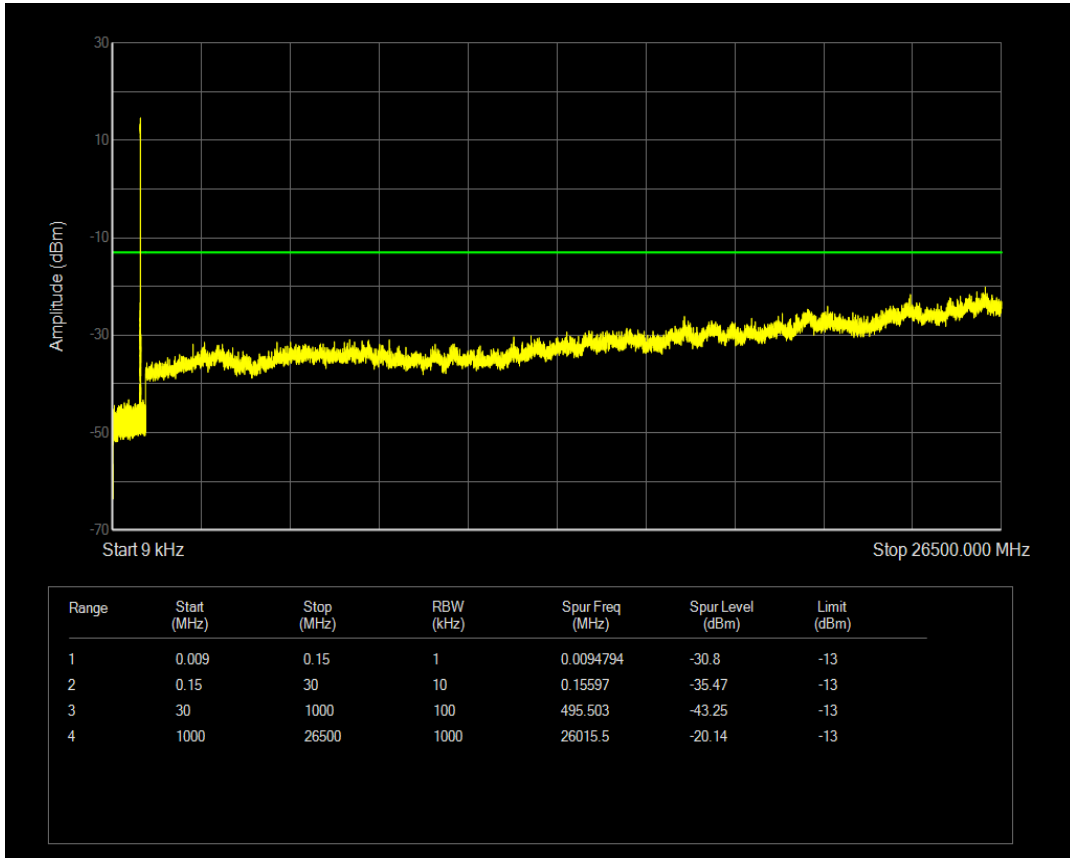

Band5 QAM16 BW=5MHz Channel=20425 RB Size=25 Position=#0

Band5 QPSK BW=5MHz Channel=20525 RB Size=1 Position=#0

Band5 QAM16 BW=5MHz Channel=20525 RB Size=1 Position=#0

Band5 QPSK BW=5MHz Channel=20525 RB Size=25 Position=#0

Band5 QAM16 BW=5MHz Channel=20525 RB Size=25 Position=#0

Band5 QPSK BW=5MHz Channel=20625 RB Size=1 Position=#0

Band5 QPSK BW=5MHz Channel=20625 RB Size=25 Position=#0

Band5 QAM16 BW=5MHz Channel=20625 RB Size=25 Position=#0

Band5 QAM16 BW=5MHz Channel=20625 RB Size=1 Position=#0

Band5 QPSK BW=10MHz Channel=20450 RB Size=1 Position=#0

Band5 QAM16 BW=10MHz Channel=20450 RB Size=1 Position=#0

Band5 QPSK BW=10MHz Channel=20450 RB Size=50 Position=#0