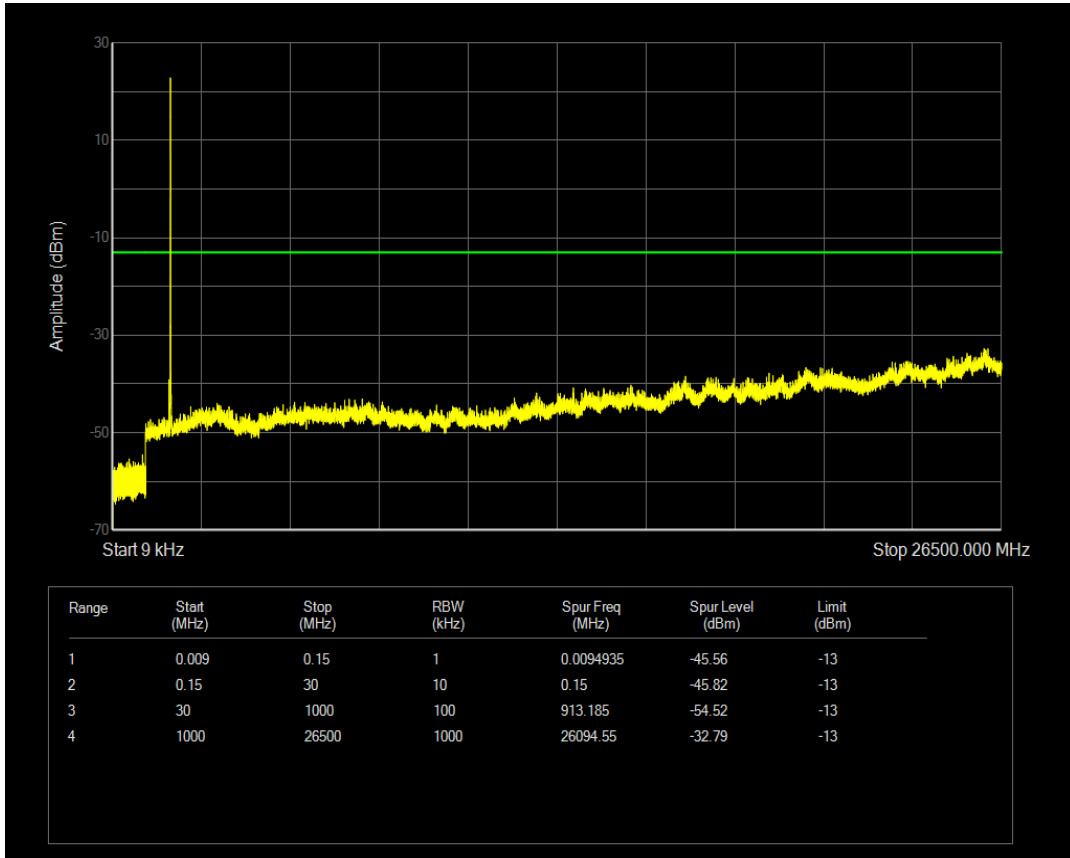

Band66 QPSK BW=3MHz Channel=132322 RB Size=15 Position=#0

Band66 QPSK BW=3MHz Channel=132322 RB Size=1 Position=#0