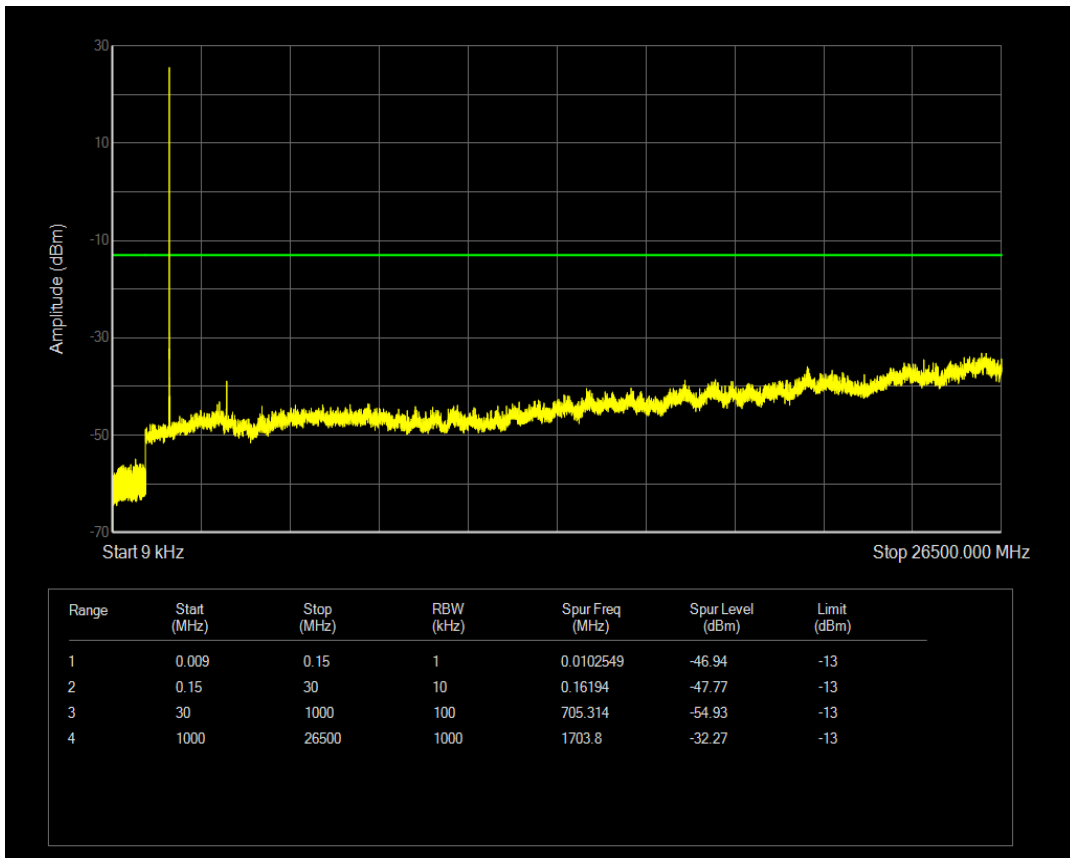

Band66 QPSK BW=1.4MHz Channel=131979 RB Size=1 Position=#0

Band66 QAM16 BW=1.4MHz Channel=131979 RB Size=1 Position=#0