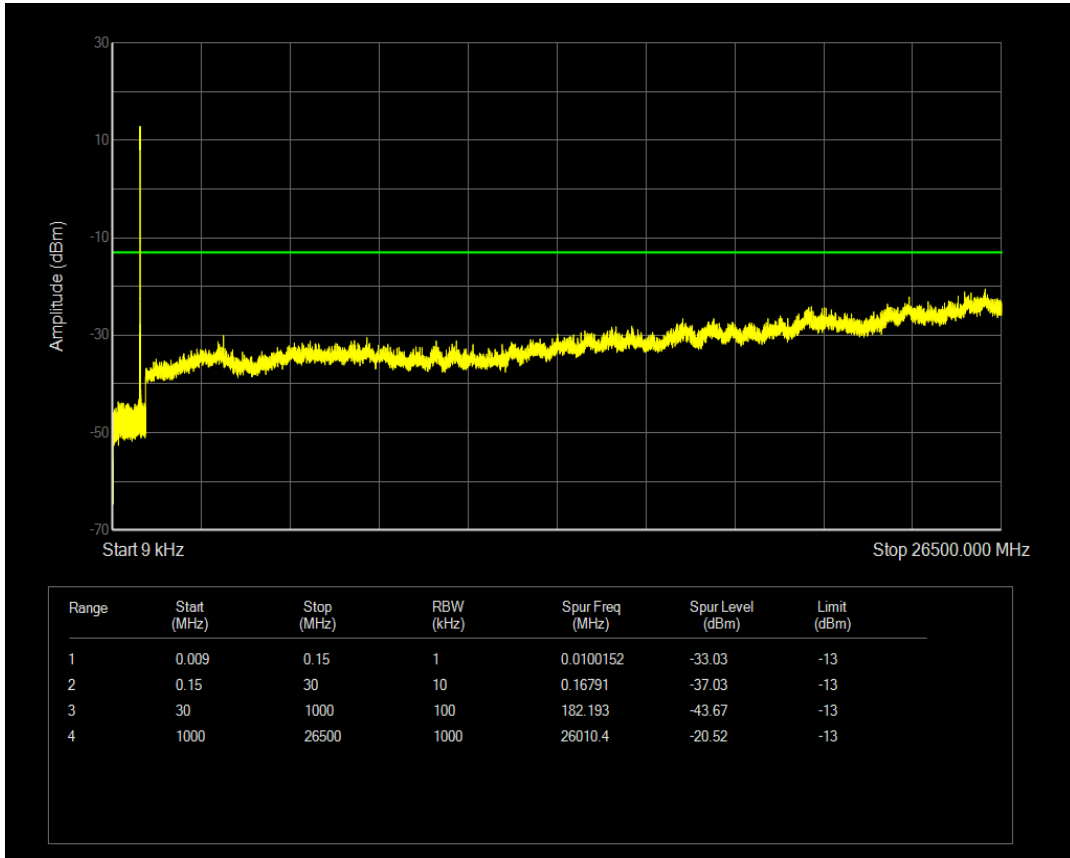

Band5 QAM16 BW=5MHz Channel=20625 RB Size=1 Position=#0

Band5 QPSK BW=10MHz Channel=20450 RB Size=1 Position=#0

Band5 QAM16 BW=10MHz Channel=20450 RB Size=1 Position=#0

Band5 QPSK BW=10MHz Channel=20450 RB Size=50 Position=#0

Band5 QAM16 BW=10MHz Channel=20450 RB Size=50 Position=#0

Band5 QPSK BW=10MHz Channel=20525 RB Size=50 Position=#0

Band5 QPSK BW=10MHz Channel=20525 RB Size=1 Position=#0

Band5 QAM16 BW=10MHz Channel=20525 RB Size=1 Position=#0