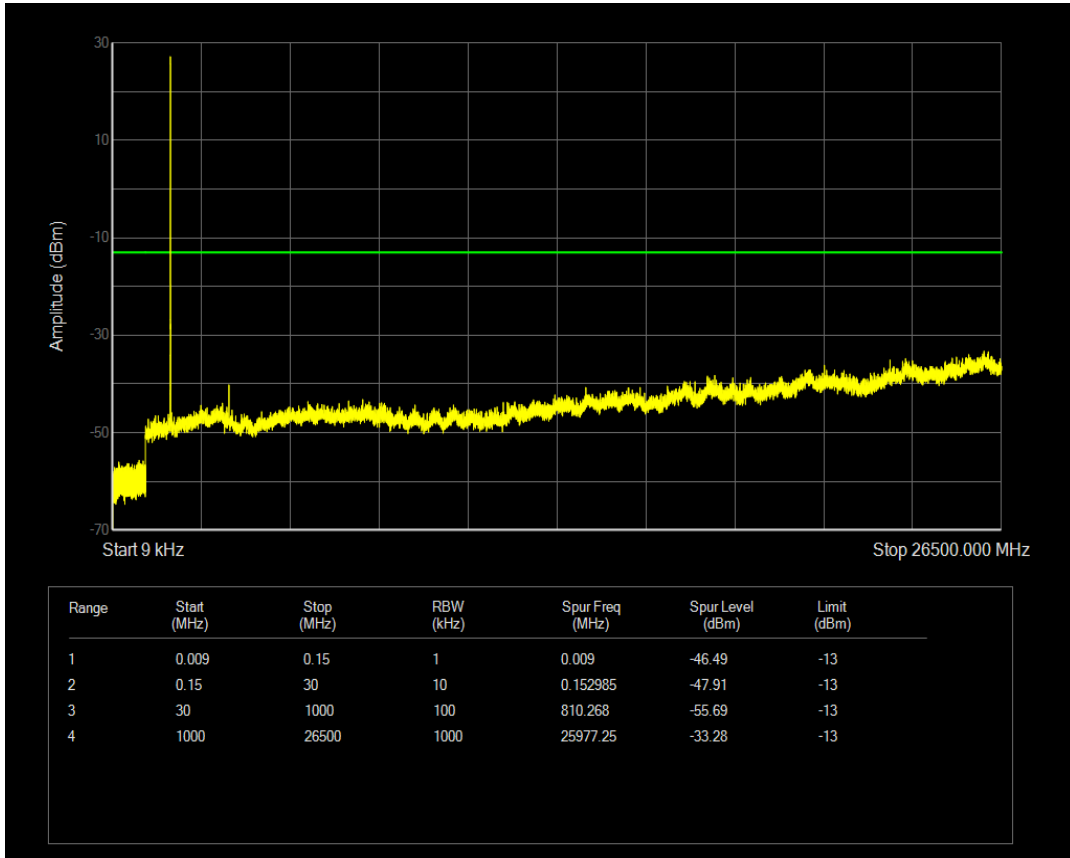

Band66 QAM16 BW=5MHz Channel=131997 RB Size=25 Position=#0

Band66 QPSK BW=5MHz Channel=132322 RB Size=1 Position=#0

Band66 QPSK BW=5MHz Channel=132322 RB Size=25 Position=#0

Band66 QAM16 BW=5MHz Channel=132322 RB Size=1 Position=#0