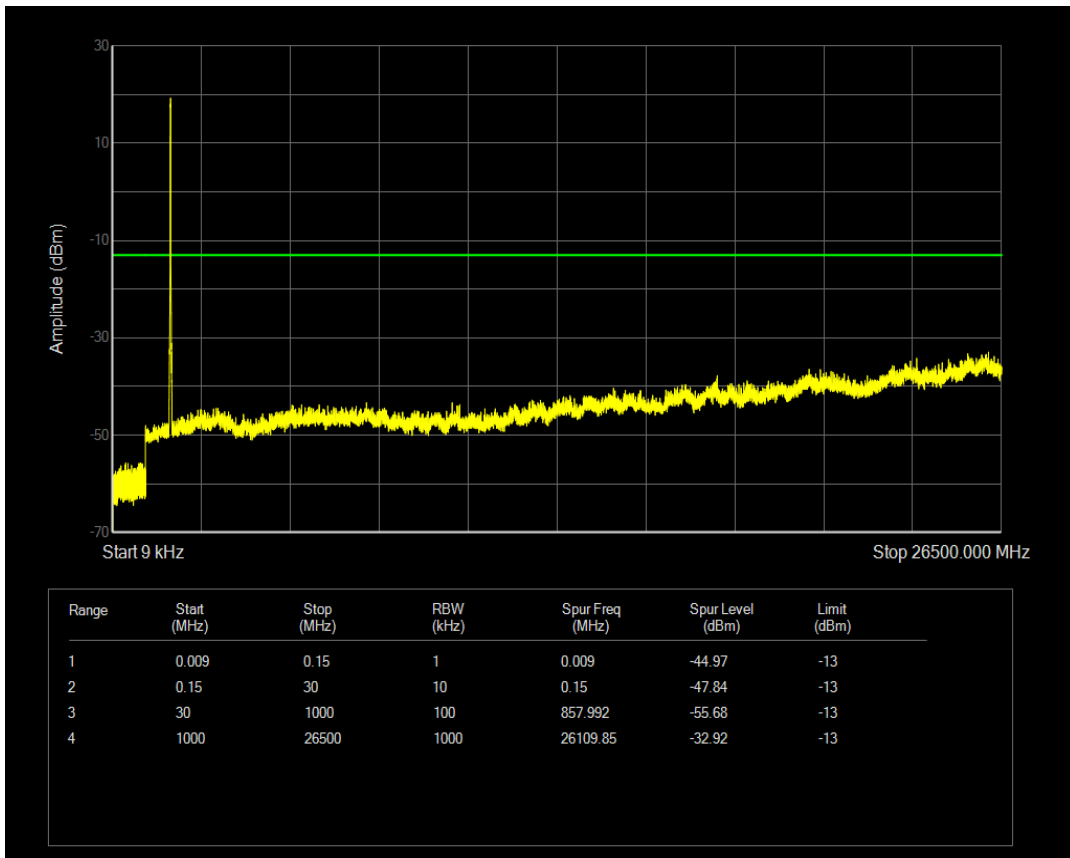

Band66 QAM16 BW=15MHz Channel=132322 RB Size=75 Position=#0

Band66 QPSK BW=15MHz Channel=132597 RB Size=1 Position=#0