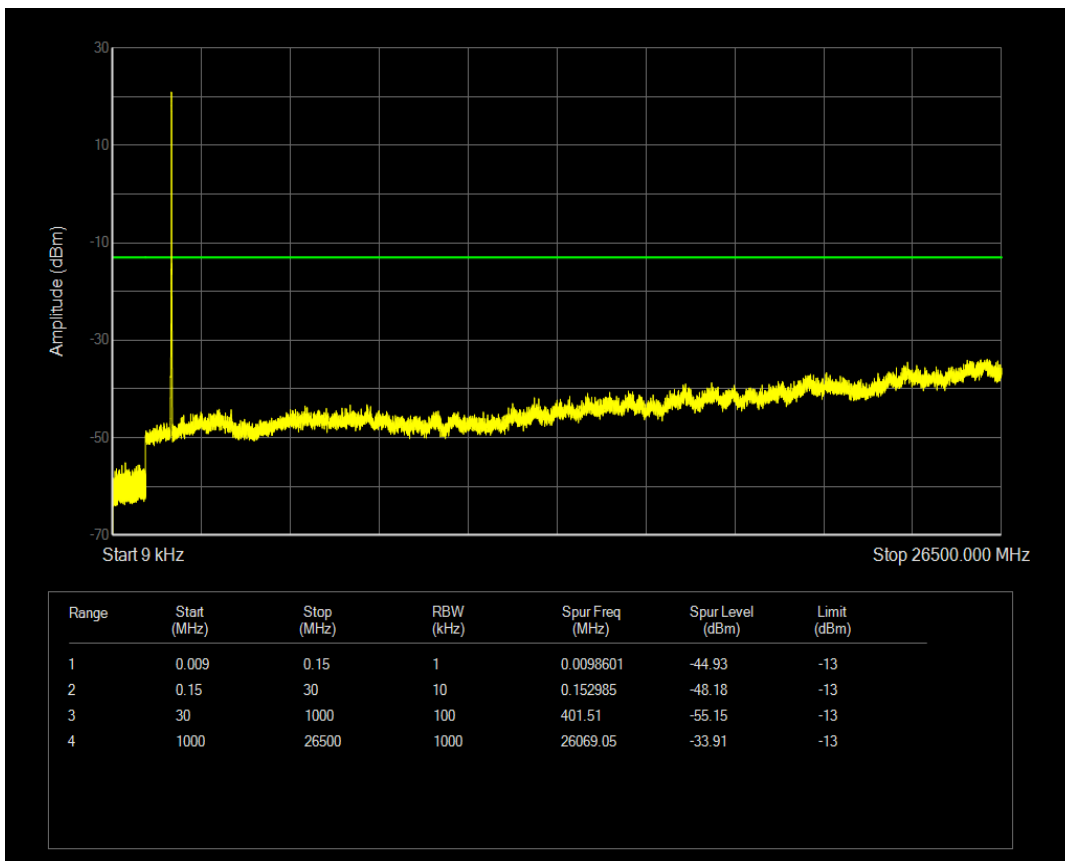

Band66 QAM16 BW=10MHz Channel=132322 RB Size=1 Position=#0

Band66 QPSK BW=10MHz Channel=132622 RB Size=1 Position=#0

Band66 QAM16 BW=10MHz Channel=132622 RB Size=1 Position=#0

Band66 QPSK BW=10MHz Channel=132622 RB Size=50 Position=#0