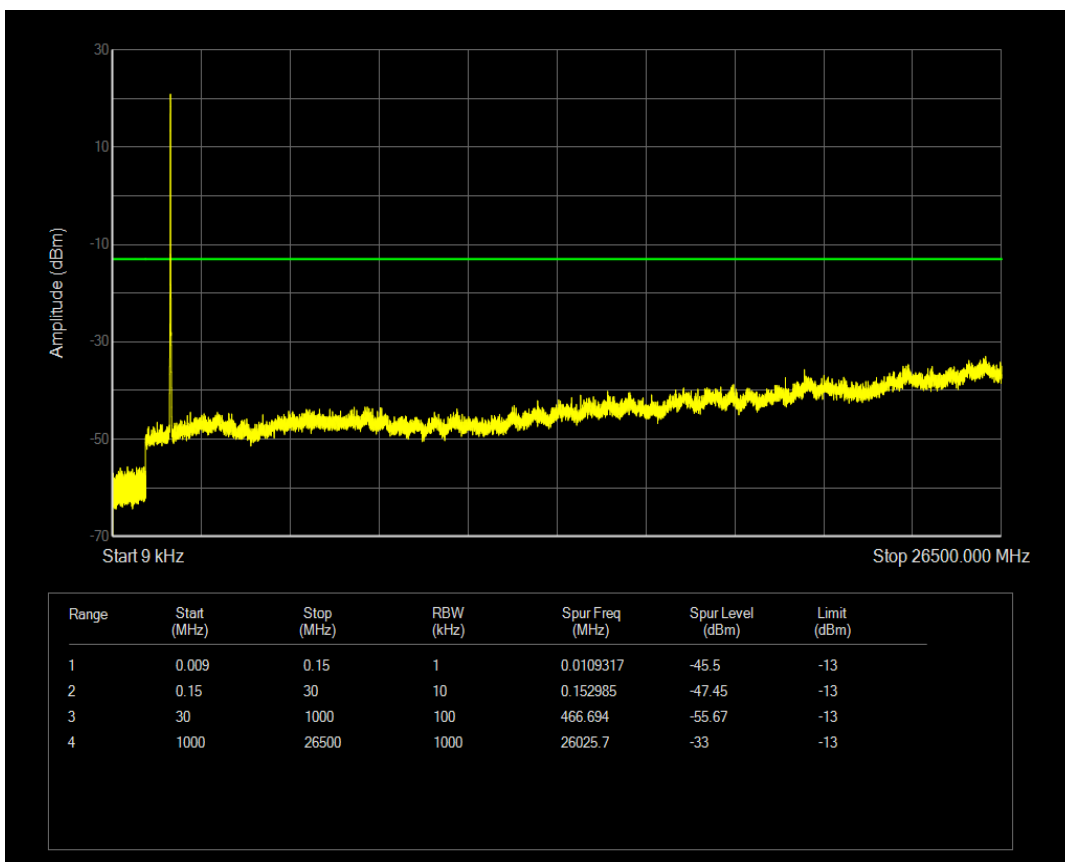

Band66 QPSK BW=10MHz Channel=132322 RB Size=50 Position=#0

Band66 QAM16 BW=10MHz Channel=132322 RB Size=50 Position=#0