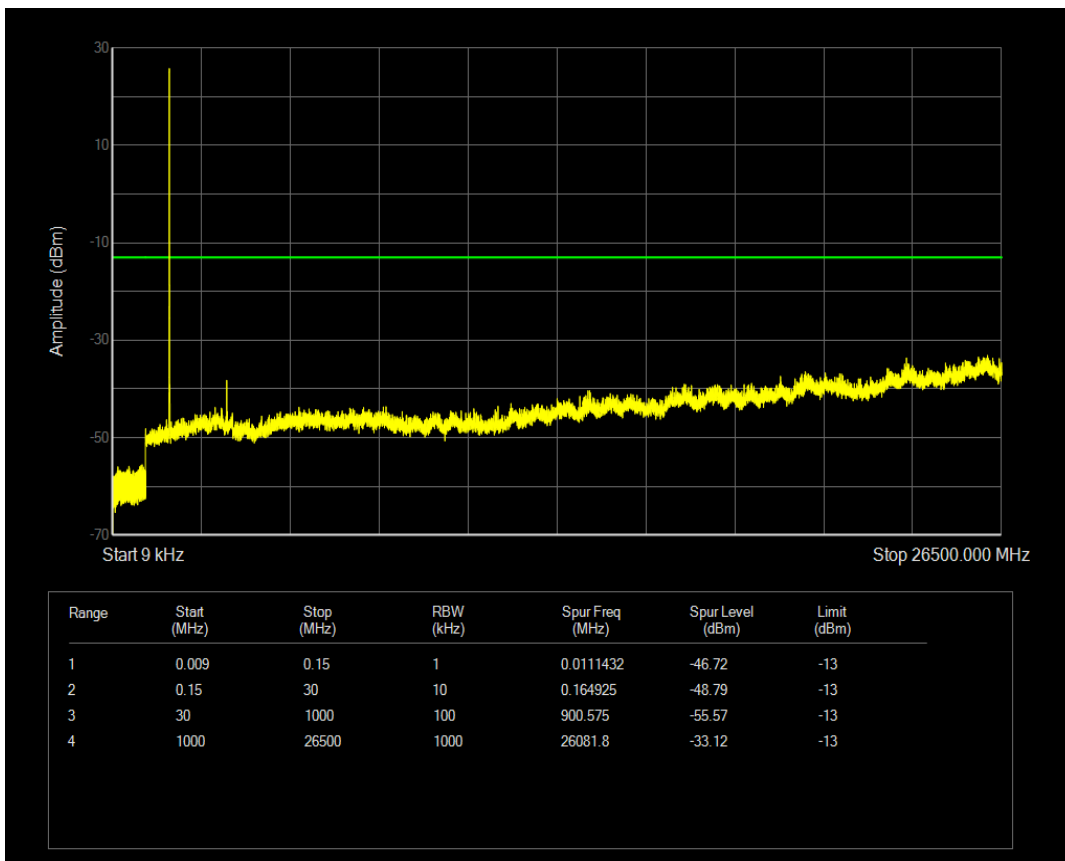

Band66 QPSK BW=5MHz Channel=131997 RB Size=1 Position=#0

Band66 QAM16 BW=5MHz Channel=131997 RB Size=1 Position=#0