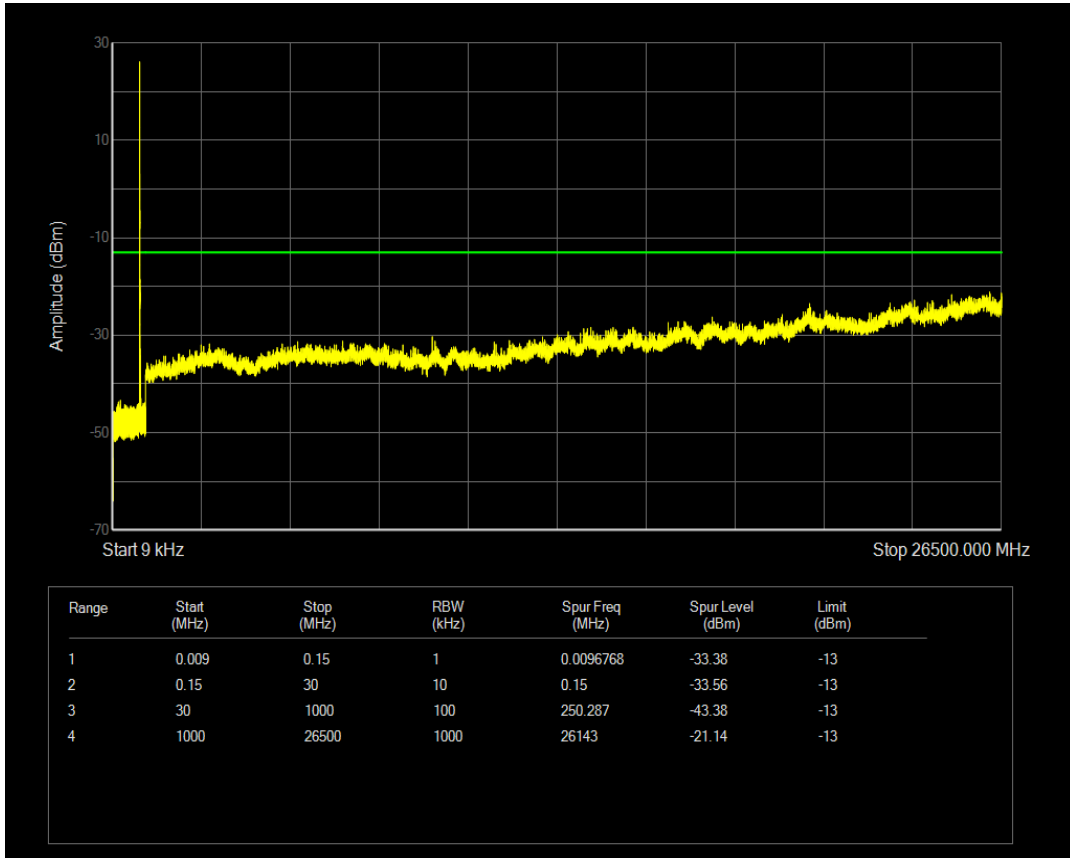

Band5 QAM16 BW=3MHz Channel=20635 RB Size=15 Position=#0

Band5 QPSK BW=5MHz Channel=20425 RB Size=25 Position=#0

Band5 QPSK BW=5MHz Channel=20425 RB Size=1 Position=#0

Band5 QAM16 BW=5MHz Channel=20425 RB Size=1 Position=#0

Band5 QAM16 BW=5MHz Channel=20425 RB Size=25 Position=#0

Band5 QPSK BW=5MHz Channel=20525 RB Size=1 Position=#0

Band5 QAM16 BW=5MHz Channel=20525 RB Size=1 Position=#0

Band5 QPSK BW=5MHz Channel=20525 RB Size=25 Position=#0