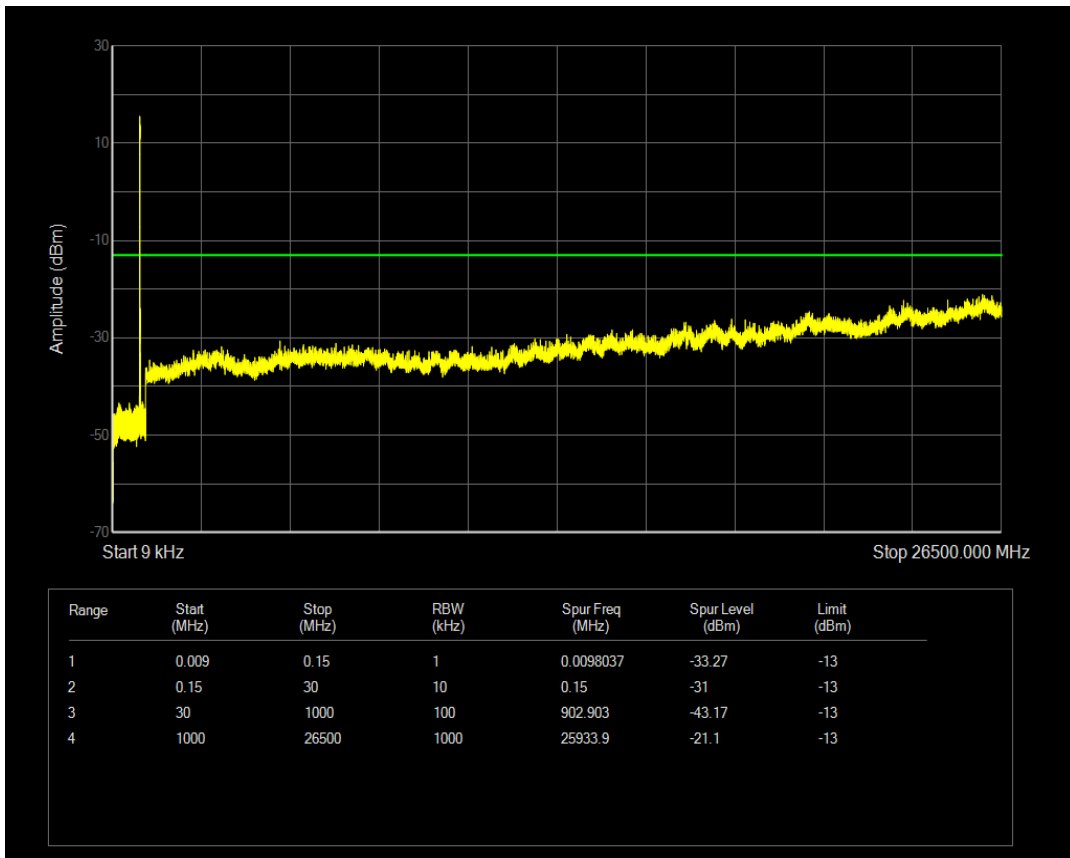

Band5 QAM16 BW=3MHz Channel=20635 RB Size=15 Position=#0

Band5 QPSK BW=5MHz Channel=20425 RB Size=25 Position=#0

Band5 QPSK BW=5MHz Channel=20425 RB Size=1 Position=#0

Band5 QAM16 BW=5MHz Channel=20425 RB Size=1 Position=#0

Band5 QAM16 BW=5MHz Channel=20425 RB Size=25 Position=#0

Band5 QPSK BW=5MHz Channel=20525 RB Size=1 Position=#0

Band5 QAM16 BW=5MHz Channel=20525 RB Size=1 Position=#0

Band5 QPSK BW=5MHz Channel=20525 RB Size=25 Position=#0