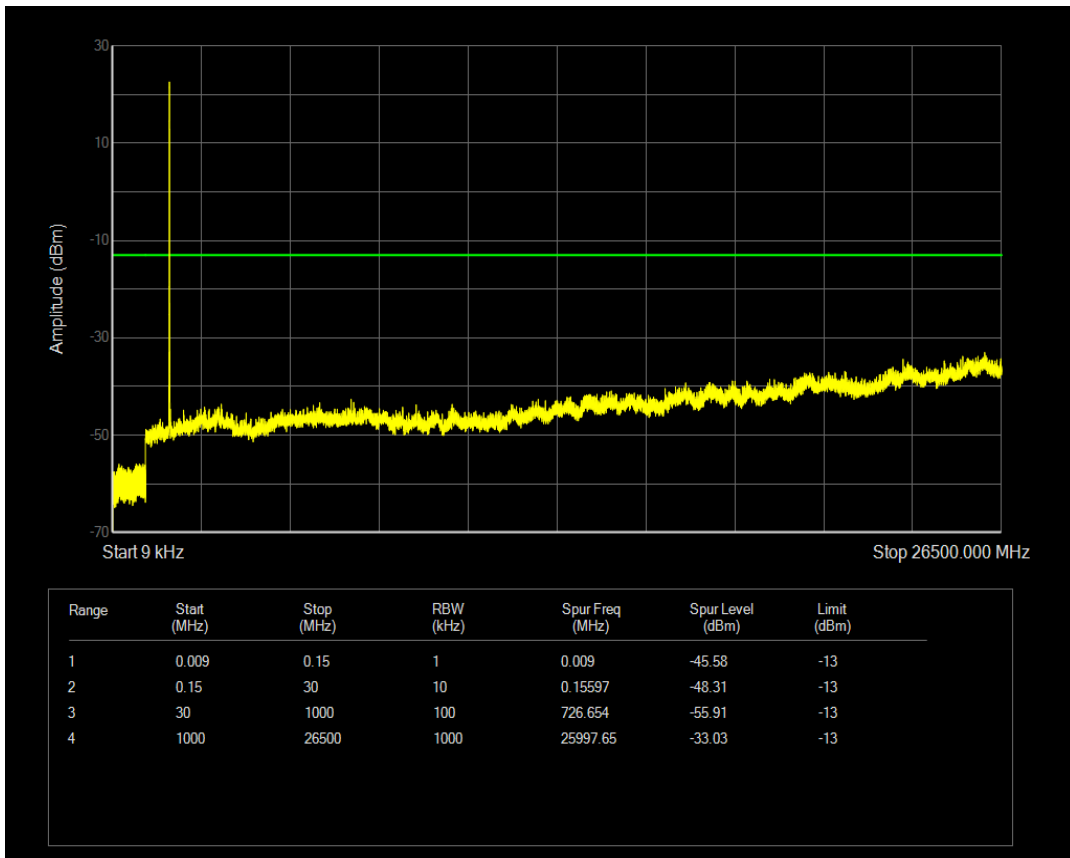

Band66 QAM16 BW=5MHz Channel=131997 RB Size=25 Position=#0

Band66 QPSK BW=5MHz Channel=132322 RB Size=1 Position=#0