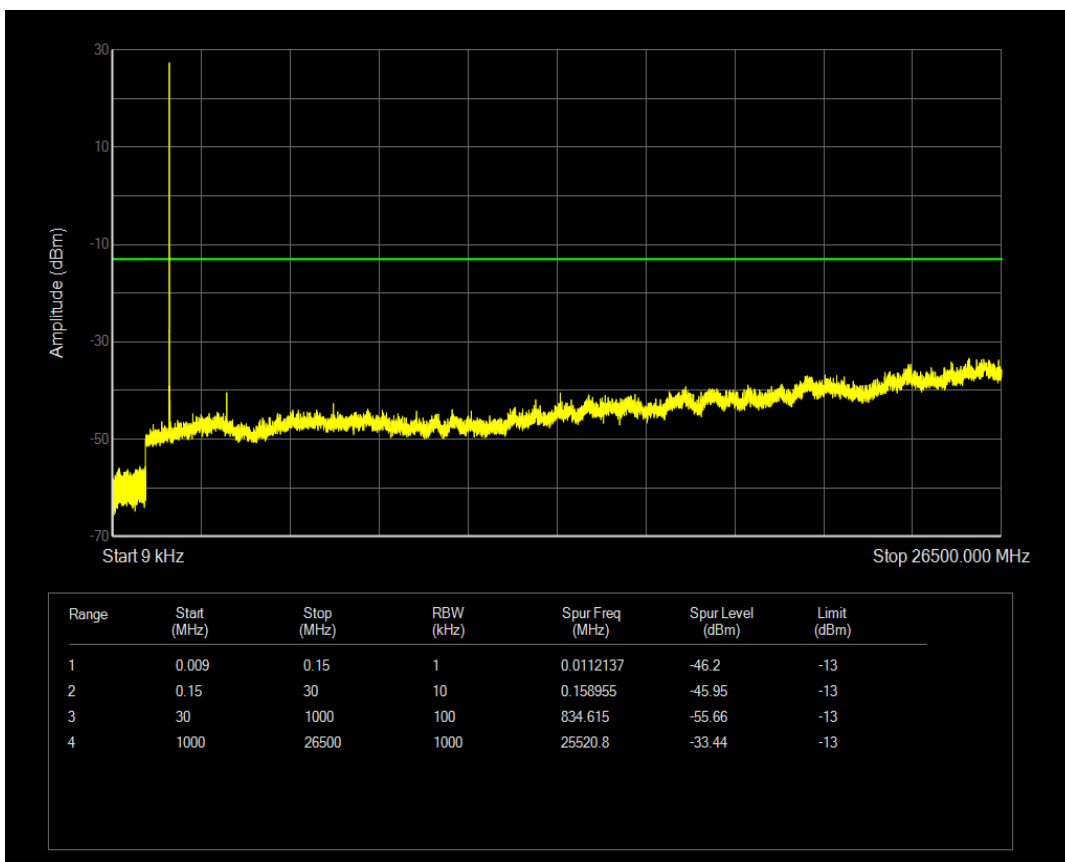

Band66 QAM16 BW=5MHz Channel=131997 RB Size=1 Position=#0

Band66 QPSK BW=5MHz Channel=131997 RB Size=25 Position=#0