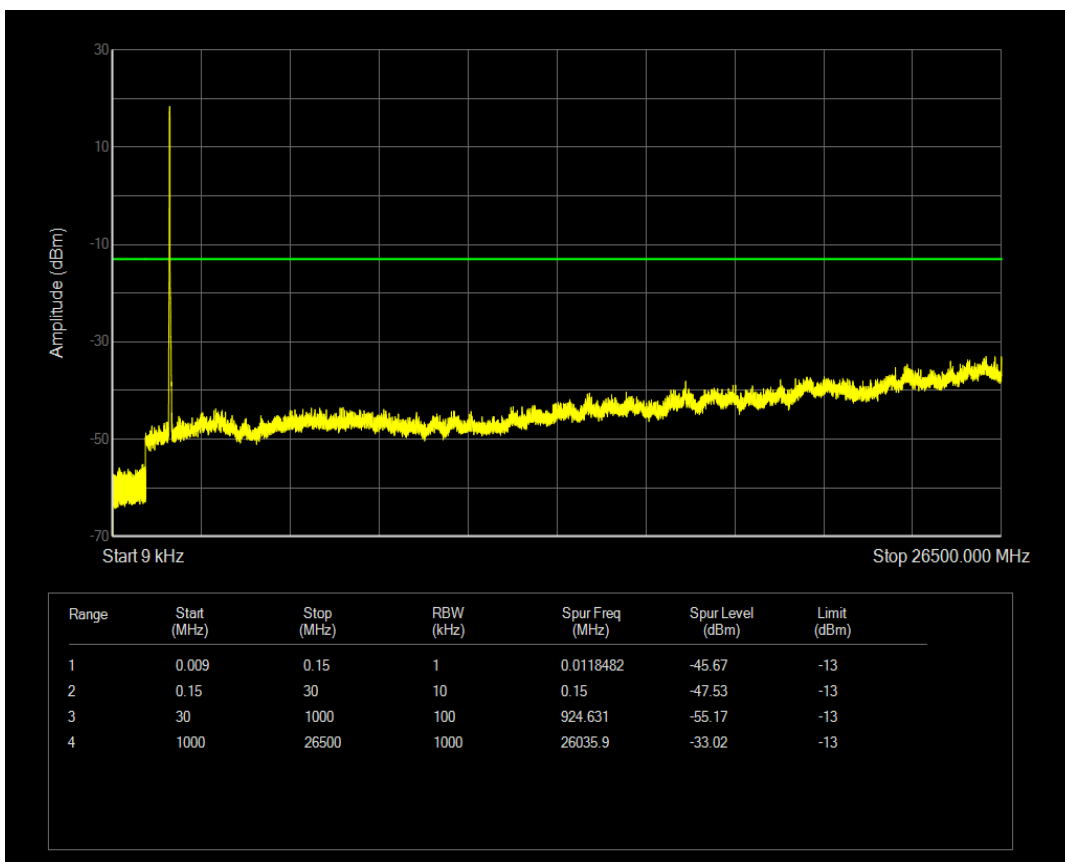

Band66 QPSK BW=20MHz Channel=132072 RB Size=100 Position=#0

Band66 QAM16 BW=20MHz Channel=132072 RB Size=100 Position=#0