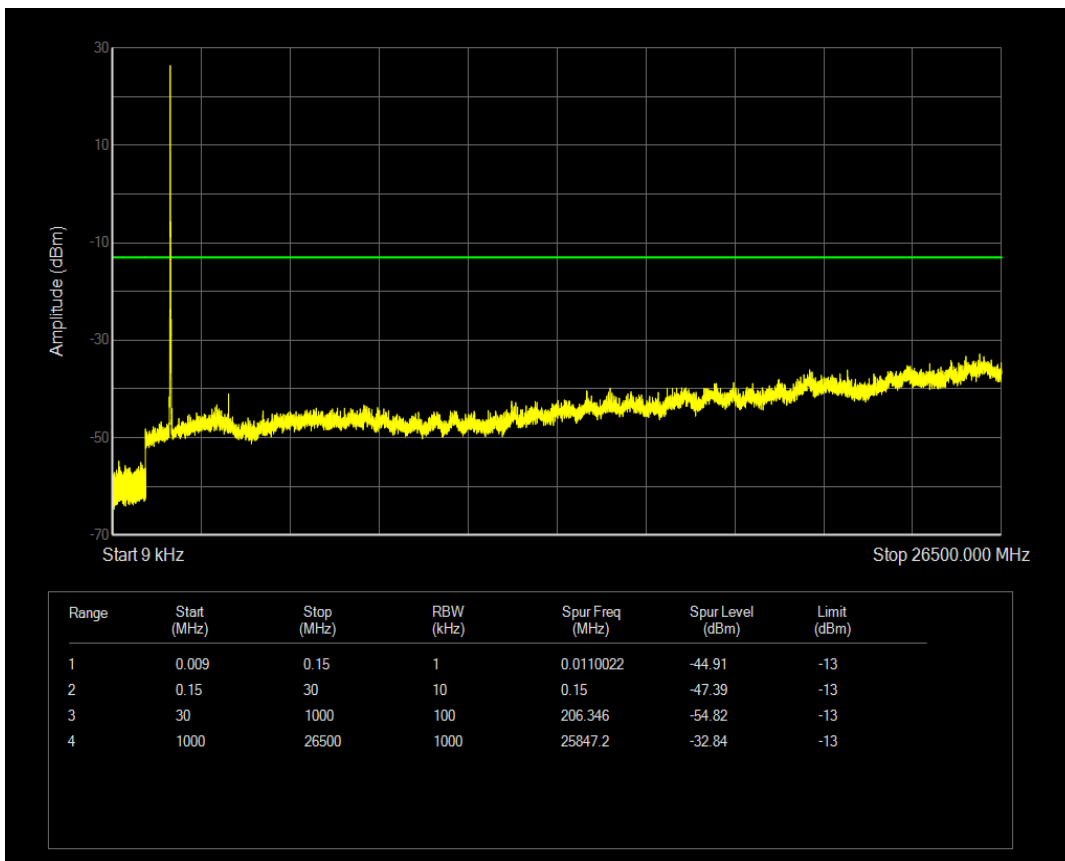

Band66 QPSK BW=15MHz Channel=132322 RB Size=1 Position=#0

Band66 QAM16 BW=15MHz Channel=132322 RB Size=1 Position=#0