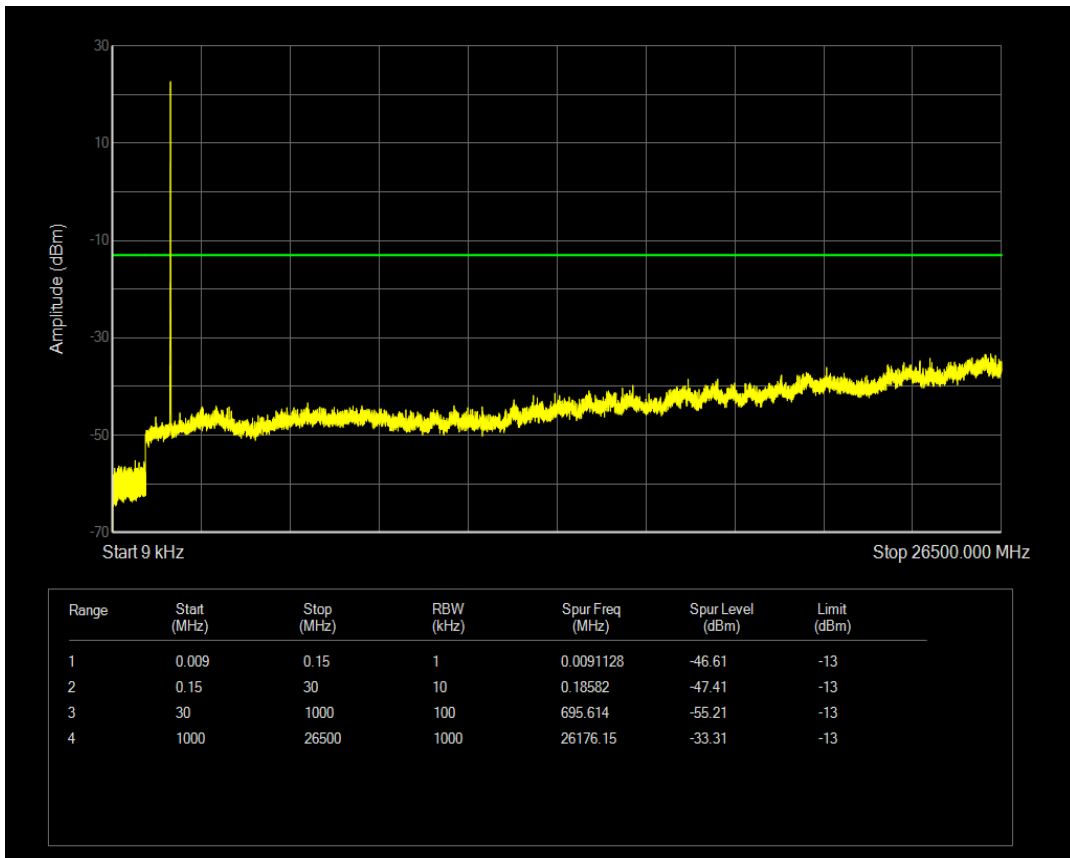

Band66 QPSK BW=5MHz Channel=132322 RB Size=25 Position=#0

Band66 QAM16 BW=5MHz Channel=132322 RB Size=1 Position=#0