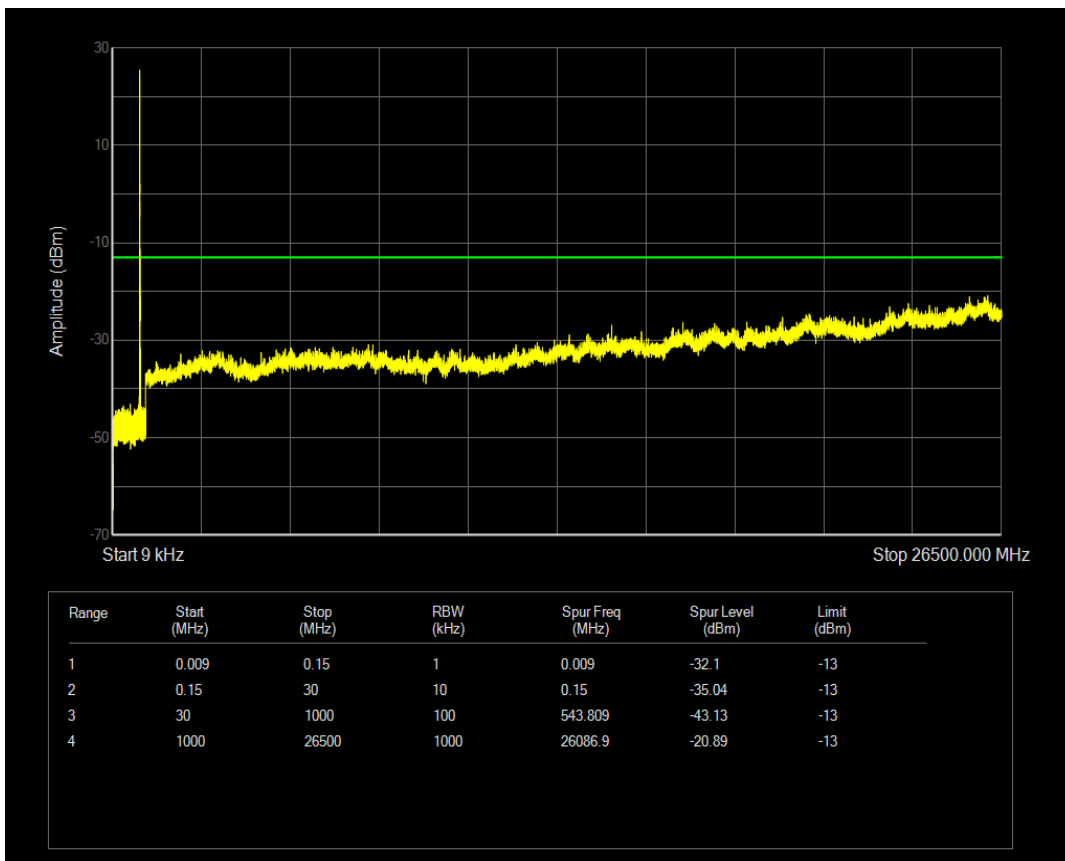

Band5 QAM16 BW=5MHz Channel=20525 RB Size=25 Position=#0

Band5 QPSK BW=5MHz Channel=20625 RB Size=1 Position=#0

Band5 QPSK BW=5MHz Channel=20625 RB Size=25 Position=#0

Band5 QAM16 BW=5MHz Channel=20625 RB Size=25 Position=#0

Band5 QAM16 BW=5MHz Channel=20625 RB Size=1 Position=#0

Band5 QPSK BW=10MHz Channel=20450 RB Size=1 Position=#0

Band5 QAM16 BW=10MHz Channel=20450 RB Size=1 Position=#0

Band5 QPSK BW=10MHz Channel=20450 RB Size=50 Position=#0