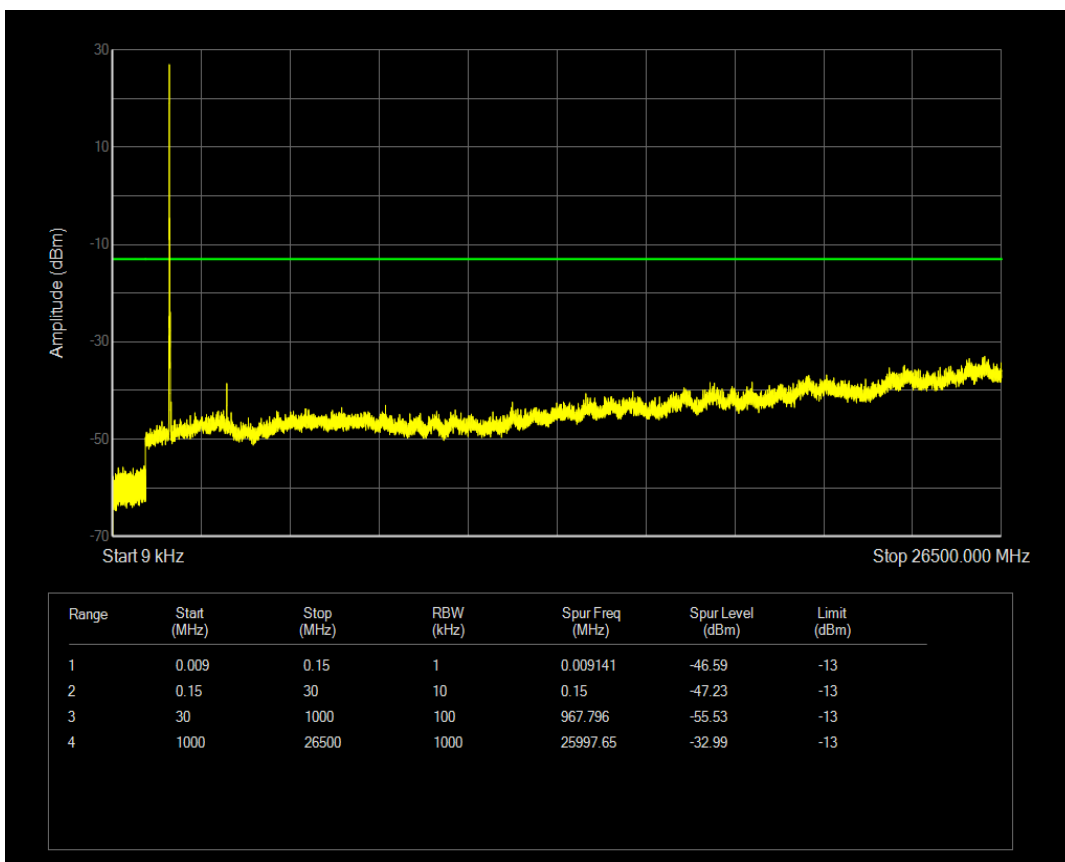

Band66 QPSK BW=15MHz Channel=132047 RB Size=1 Position=#0

Band66 QAM16 BW=15MHz Channel=132047 RB Size=1 Position=#0