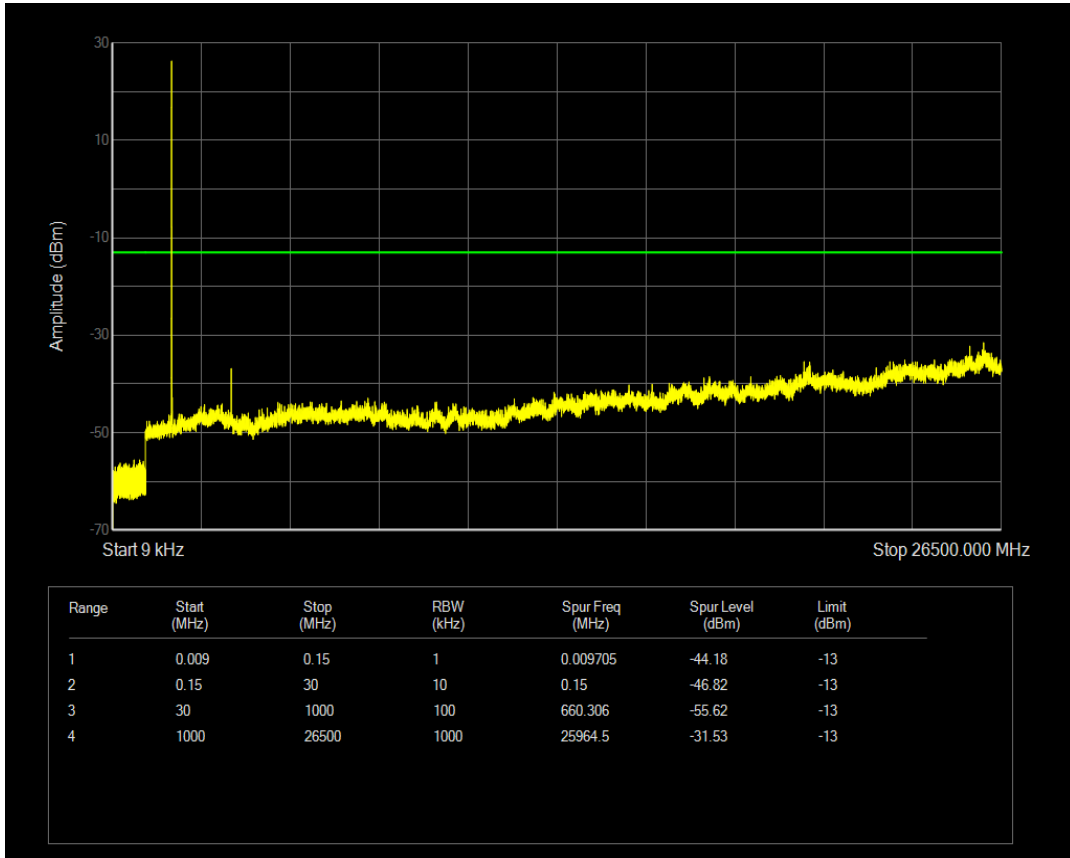

Band66 QPSK BW=3MHz Channel=132657 RB Size=1 Position=#0

Band66 QAM16 BW=3MHz Channel=132322 RB Size=15 Position=#0

Band66 QPSK BW=3MHz Channel=132657 RB Size=15 Position=#0

Band66 QAM16 BW=3MHz Channel=132657 RB Size=1 Position=#0