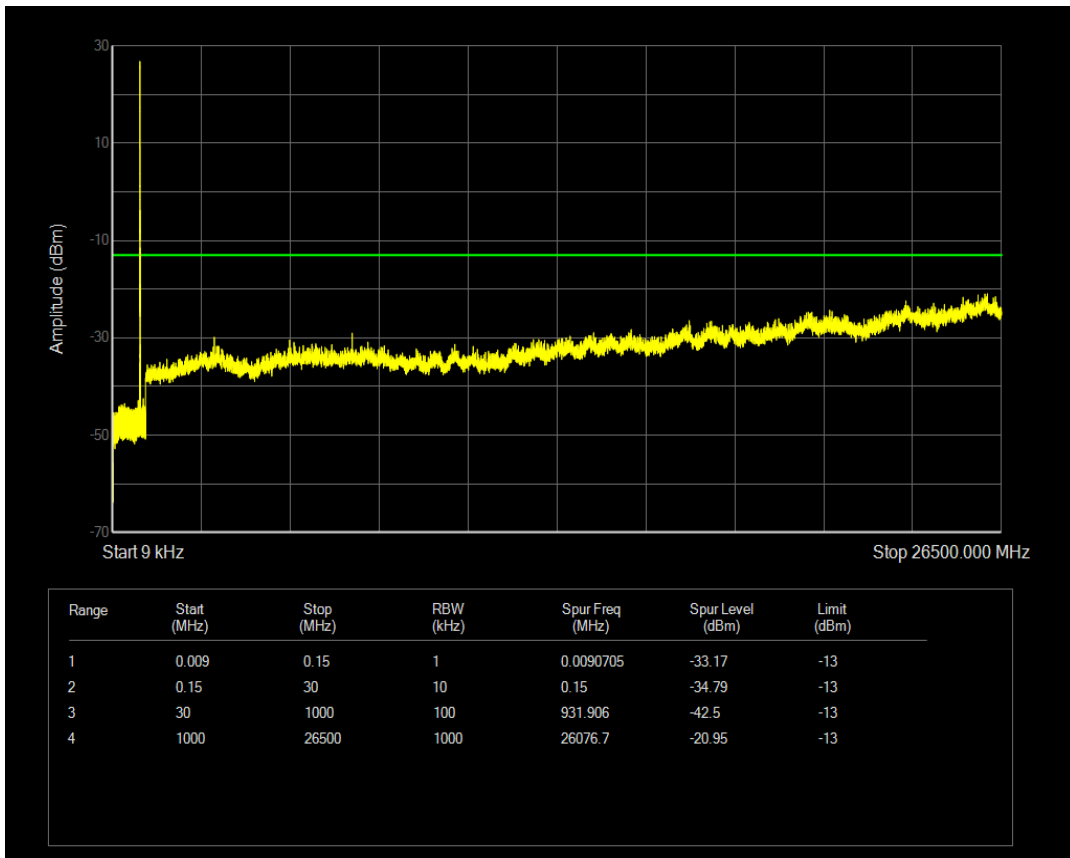

Band5 QAM16 BW=5MHz Channel=20625 RB Size=1 Position=#0

Band5 QPSK BW=10MHz Channel=20450 RB Size=1 Position=#0

Band5 QAM16 BW=10MHz Channel=20450 RB Size=1 Position=#0

Band5 QPSK BW=10MHz Channel=20450 RB Size=50 Position=#0

Band5 QAM16 BW=10MHz Channel=20450 RB Size=50 Position=#0

Band5 QPSK BW=10MHz Channel=20525 RB Size=50 Position=#0

Band5 QPSK BW=10MHz Channel=20525 RB Size=1 Position=#0

Band5 QAM16 BW=10MHz Channel=20525 RB Size=1 Position=#0