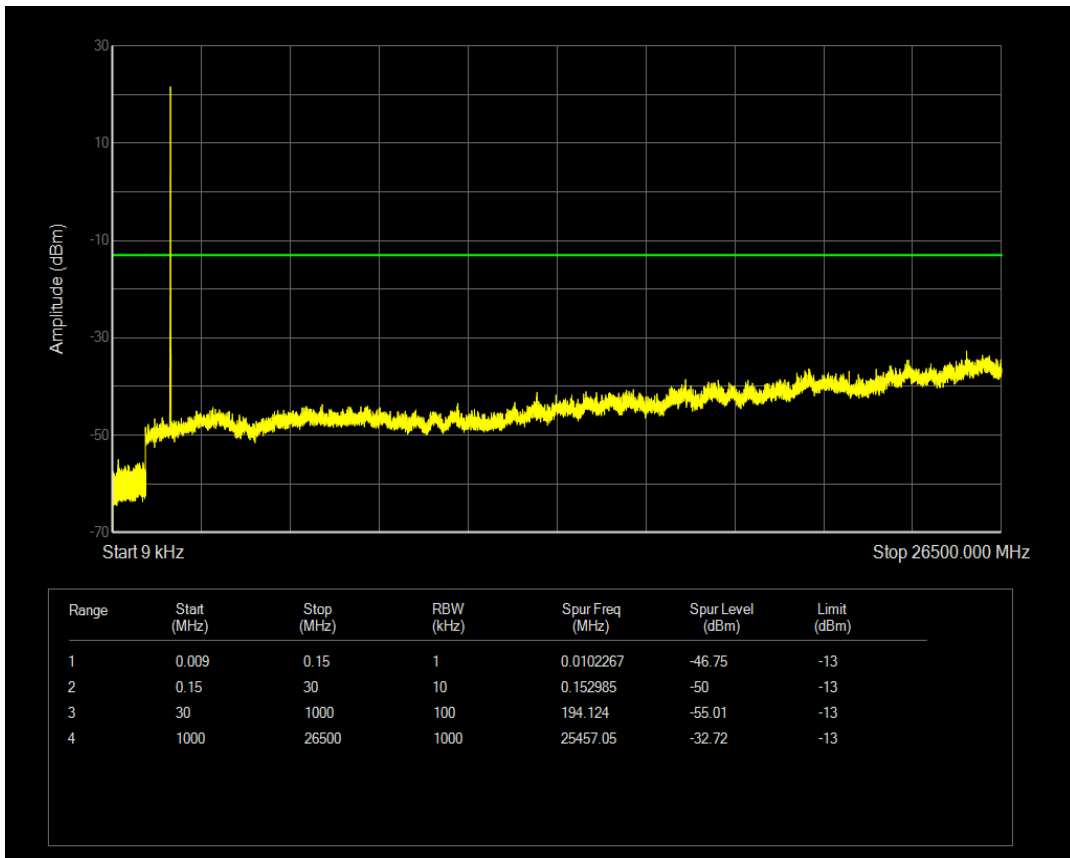

Band66 QAM16 BW=5MHz Channel=132322 RB Size=25 Position=#0

Band66 QPSK BW=5MHz Channel=132647 RB Size=1 Position=#0