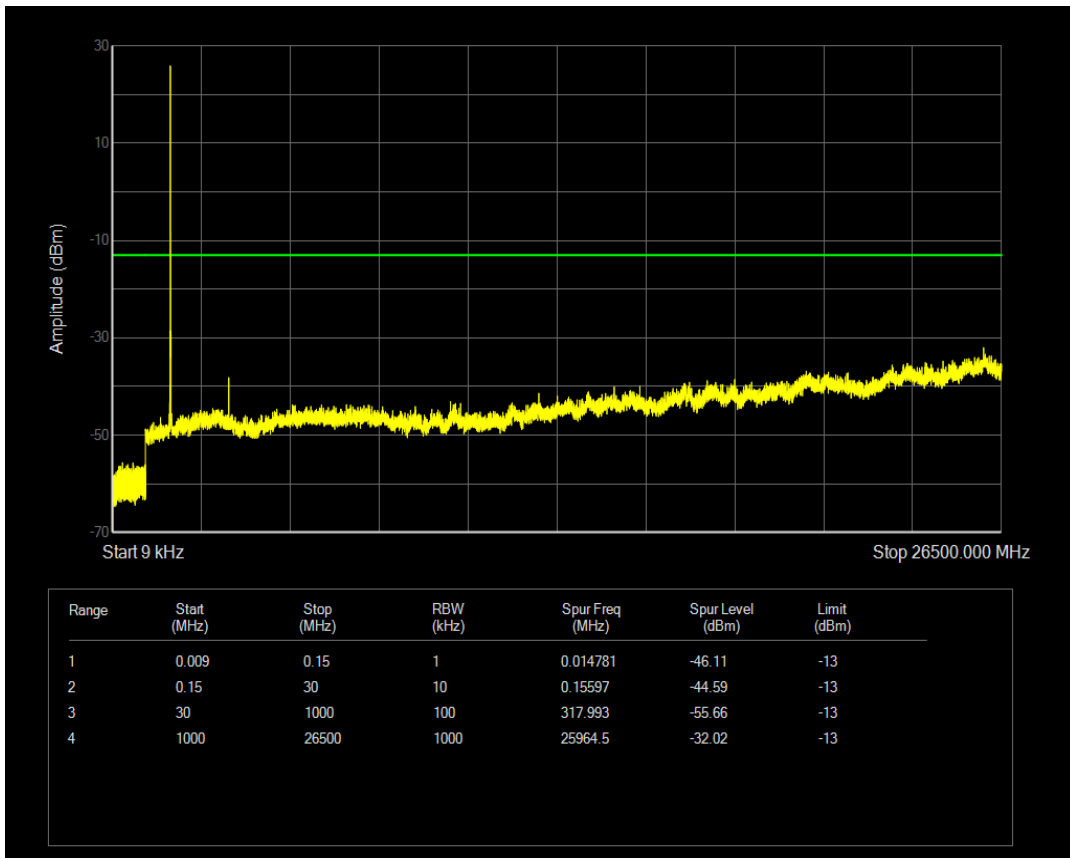

Band66 QPSK BW=10MHz Channel=132322 RB Size=1 Position=#0

Band66 QAM16 BW=10MHz Channel=132022 RB Size=50 Position=#0