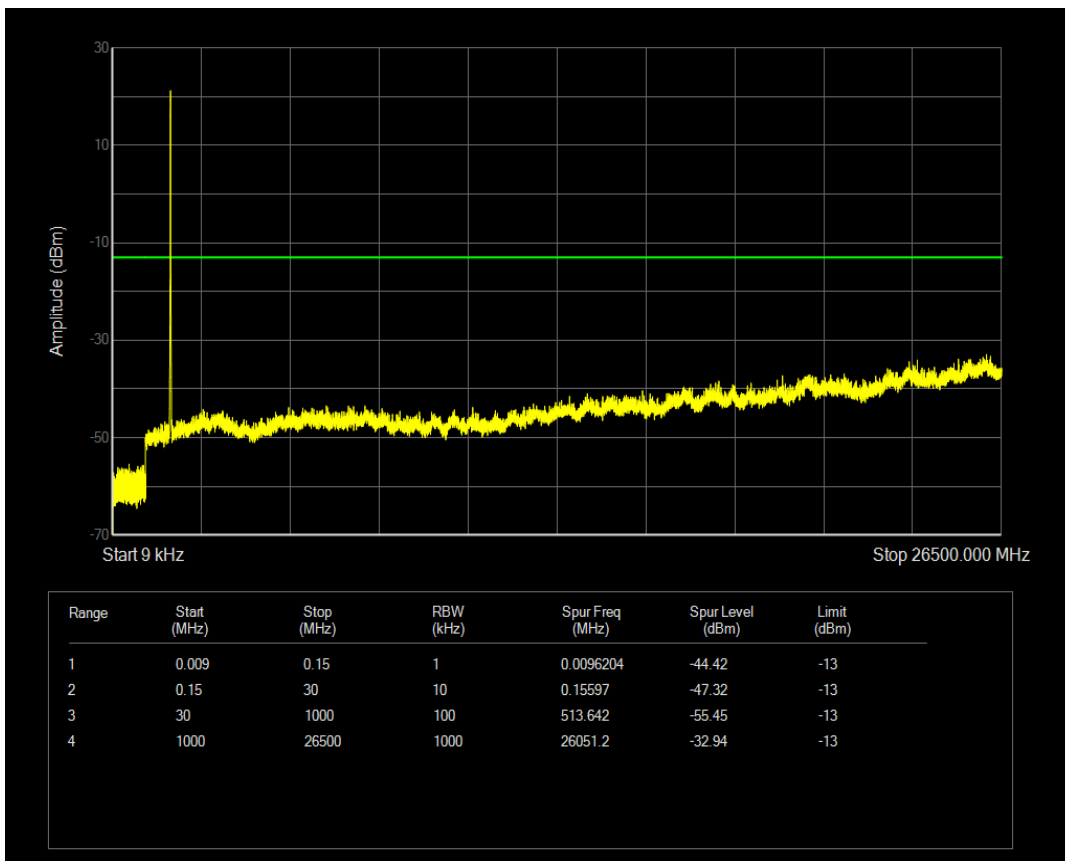

Band66 QPSK BW=10MHz Channel=132322 RB Size=1 Position=#0

Band66 QAM16 BW=10MHz Channel=132022 RB Size=50 Position=#0

Band66 QPSK BW=10MHz Channel=132322 RB Size=50 Position=#0

Band66 QAM16 BW=10MHz Channel=132322 RB Size=50 Position=#0