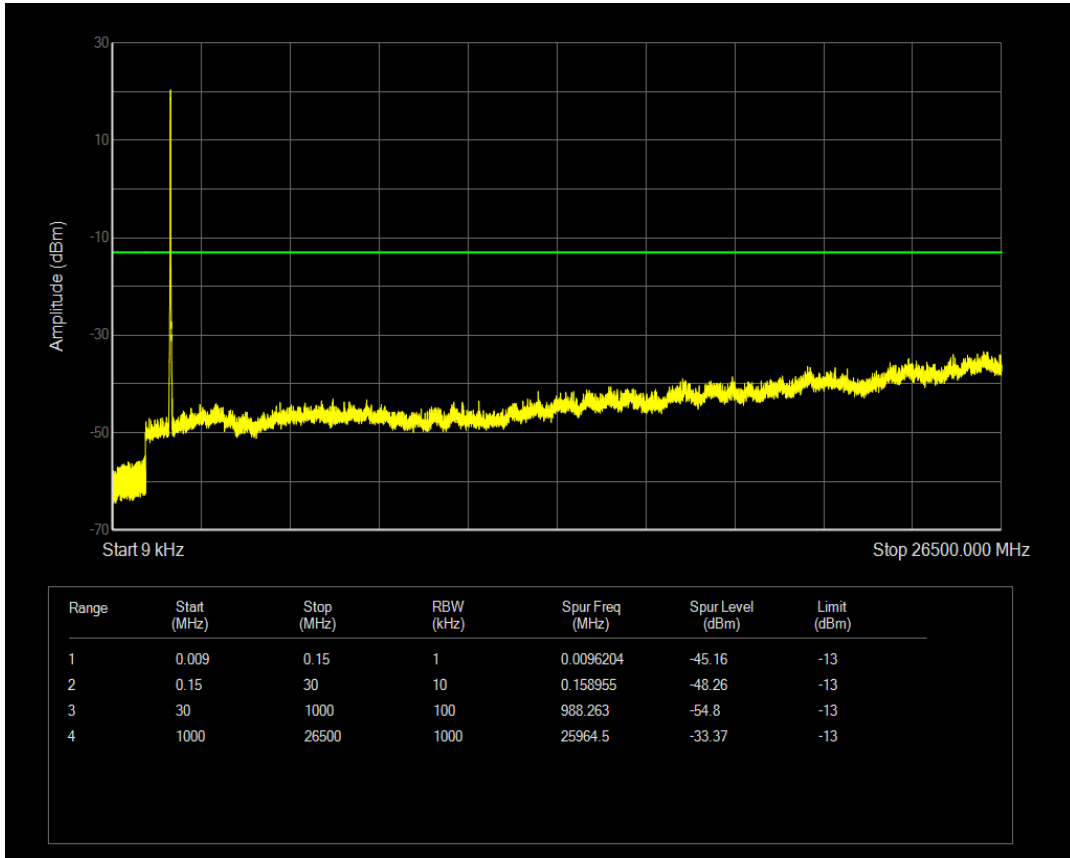

Band66 QAM16 BW=15MHz Channel=132047 RB Size=75 Position=#0

Band66 QPSK BW=15MHz Channel=132322 RB Size=1 Position=#0

Band66 QAM16 BW=15MHz Channel=132322 RB Size=1 Position=#0

Band66 QPSK BW=15MHz Channel=132322 RB Size=75 Position=#0