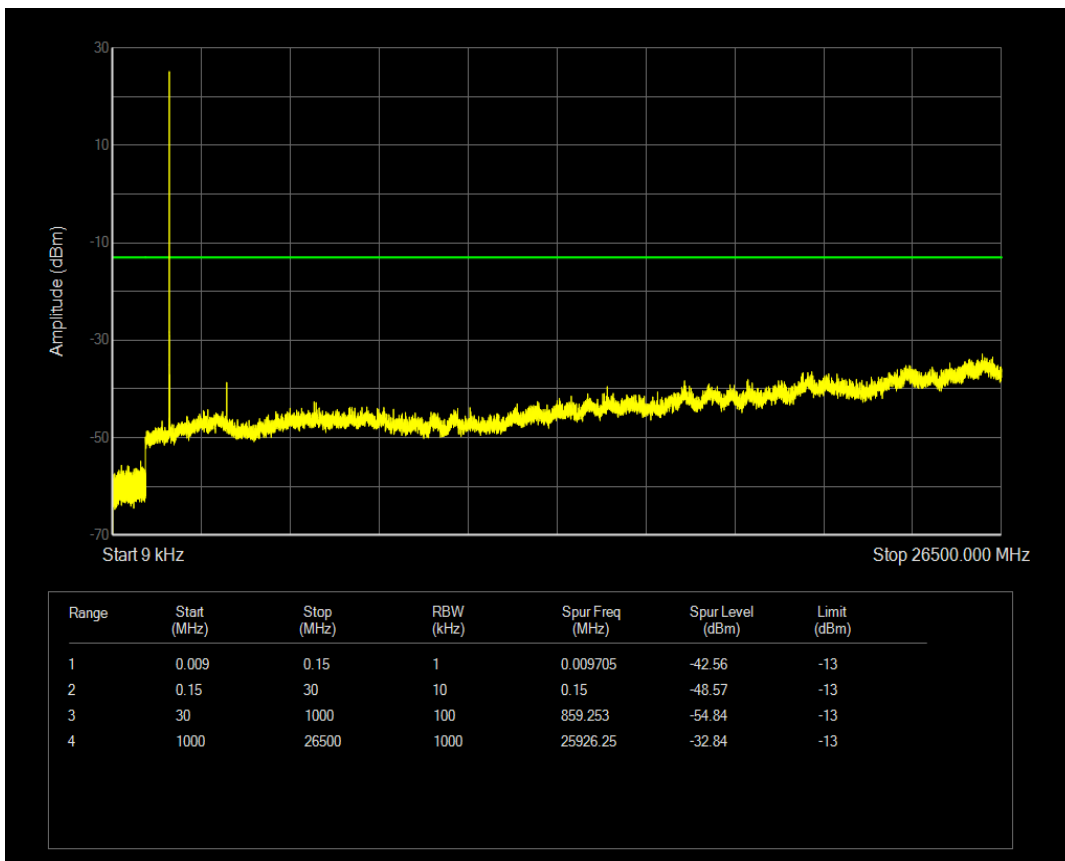

Band5 QAM16 BW=10MHz Channel=20600 RB Size=50 Position=#0

Band66 QPSK BW=1.4MHz Channel=131979 RB Size=6 Position=#0

Band66 QPSK BW=1.4MHz Channel=131979 RB Size=1 Position=#0

Band66 QAM16 BW=1.4MHz Channel=131979 RB Size=1 Position=#0