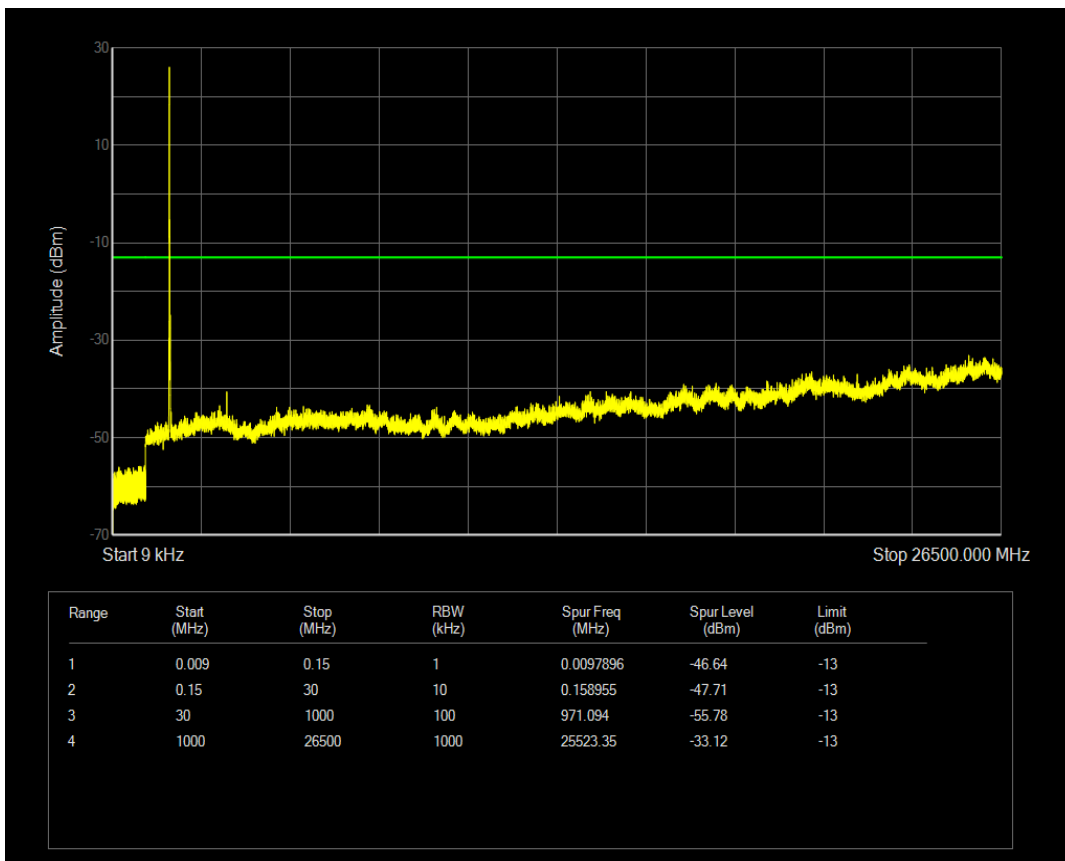

Band66 QAM16 BW=10MHz Channel=132622 RB Size=50 Position=#0

Band66 QPSK BW=15MHz Channel=132047 RB Size=75 Position=#0

Band66 QPSK BW=15MHz Channel=132047 RB Size=1 Position=#0

Band66 QAM16 BW=15MHz Channel=132047 RB Size=1 Position=#0