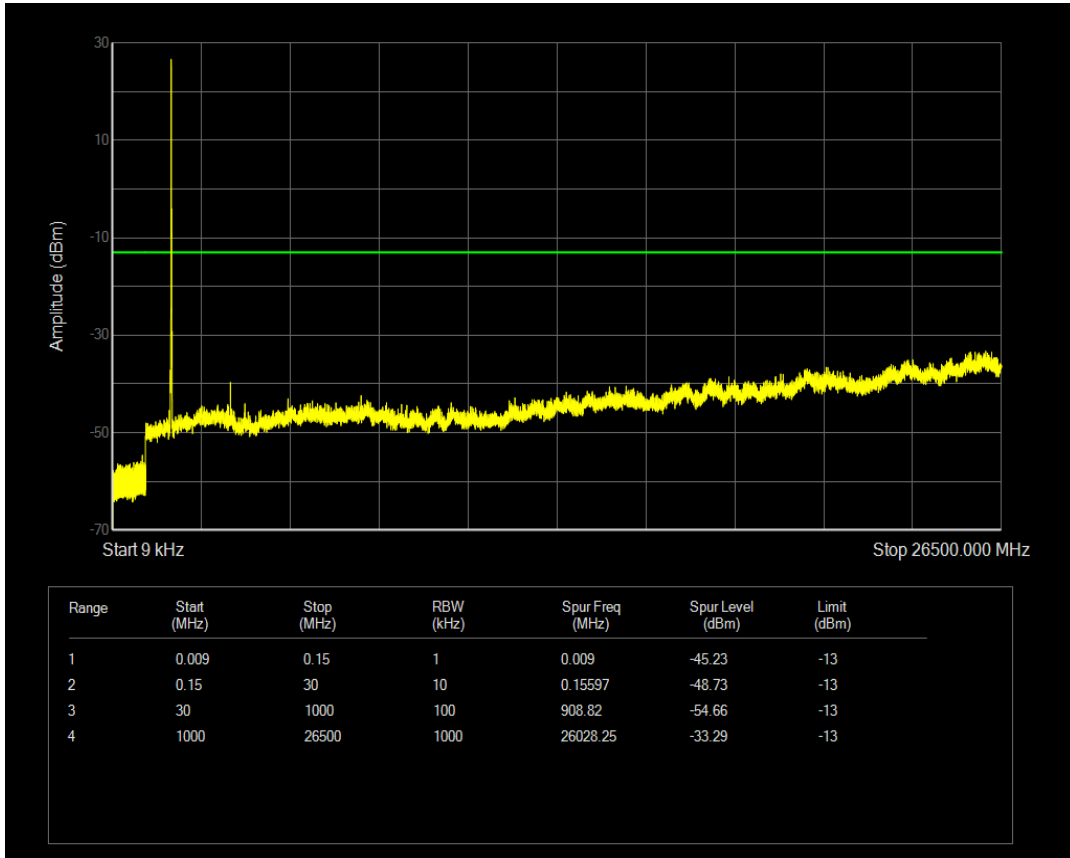

Band66 QPSK BW=15MHz Channel=132597 RB Size=1 Position=#0

Band66 QPSK BW=15MHz Channel=132597 RB Size=75 Position=#0