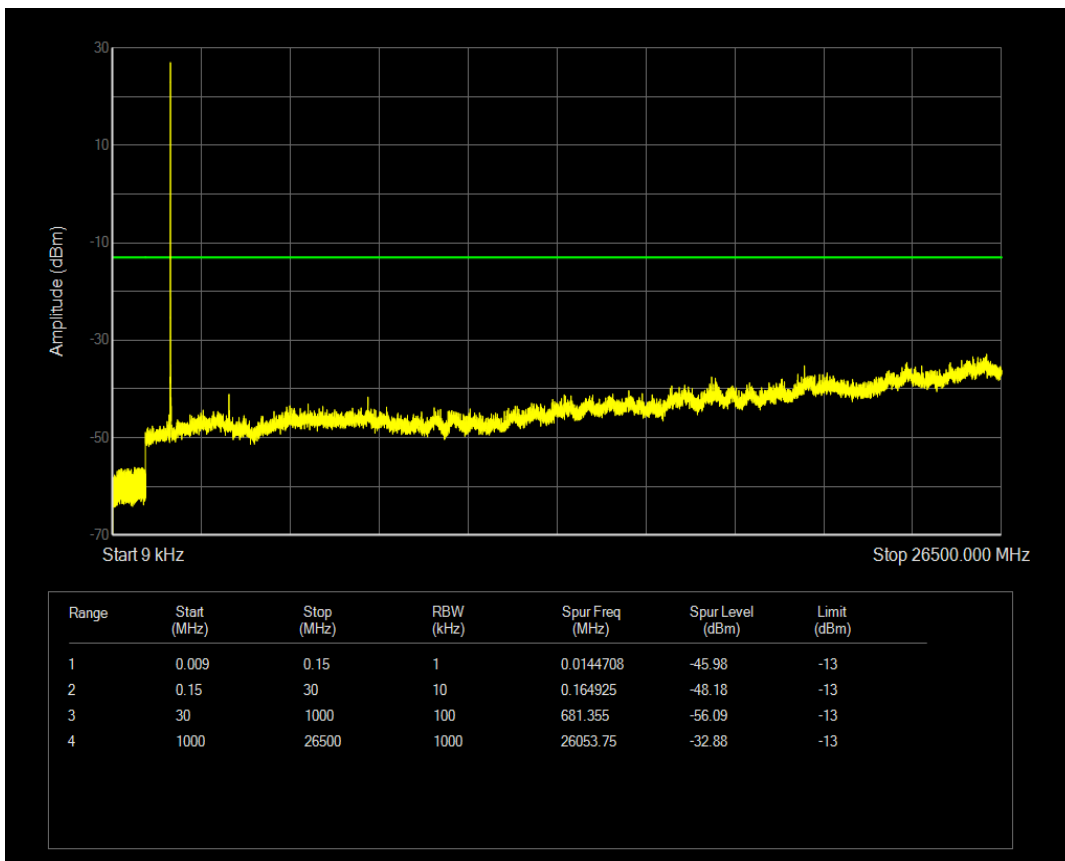

Band66 QAM16 BW=3MHz Channel=131987 RB Size=15 Position=#0

Band66 QPSK BW=3MHz Channel=132322 RB Size=15 Position=#0

Band66 QPSK BW=3MHz Channel=132322 RB Size=1 Position=#0

Band66 QAM16 BW=3MHz Channel=132322 RB Size=1 Position=#0