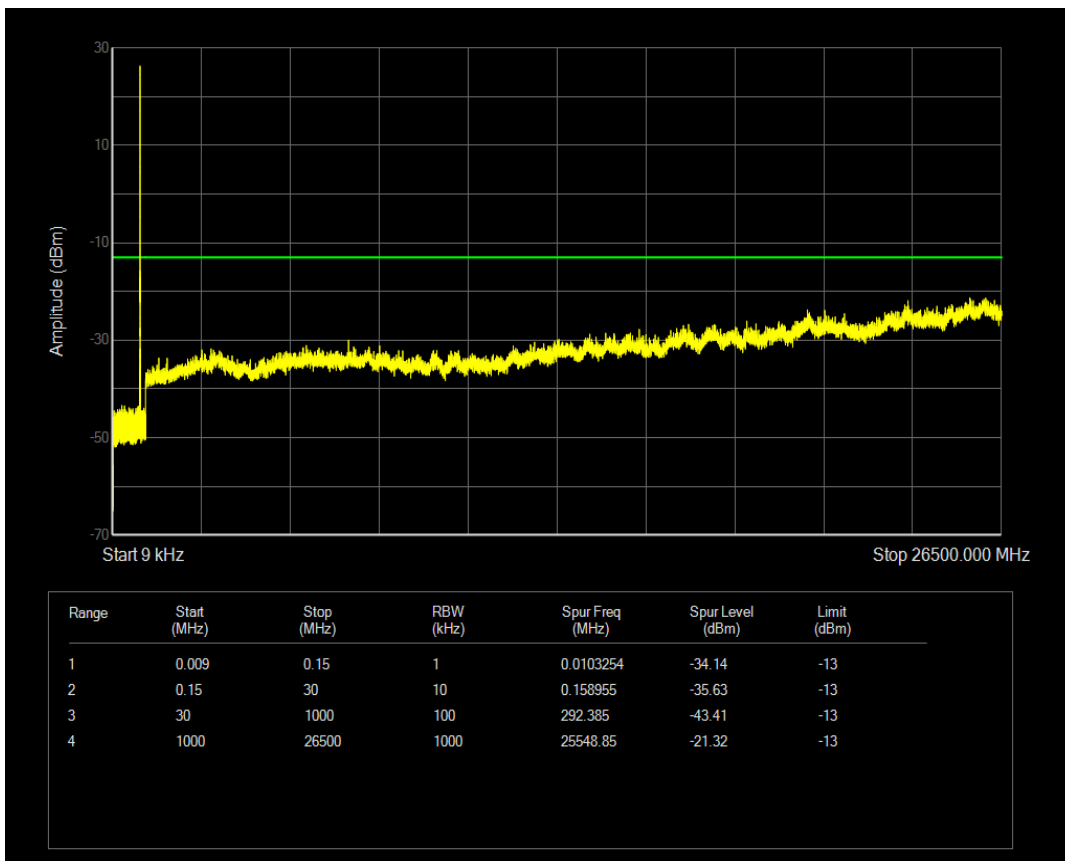

Band5 QAM16 BW=3MHz Channel=20635 RB Size=15 Position=#0

Band5 QPSK BW=5MHz Channel=20425 RB Size=25 Position=#0

Band5 QPSK BW=5MHz Channel=20425 RB Size=1 Position=#0

Band5 QAM16 BW=5MHz Channel=20425 RB Size=1 Position=#0

Band5 QAM16 BW=5MHz Channel=20425 RB Size=25 Position=#0

Band5 QPSK BW=5MHz Channel=20525 RB Size=1 Position=#0

Band5 QAM16 BW=5MHz Channel=20525 RB Size=1 Position=#0

Band5 QPSK BW=5MHz Channel=20525 RB Size=25 Position=#0