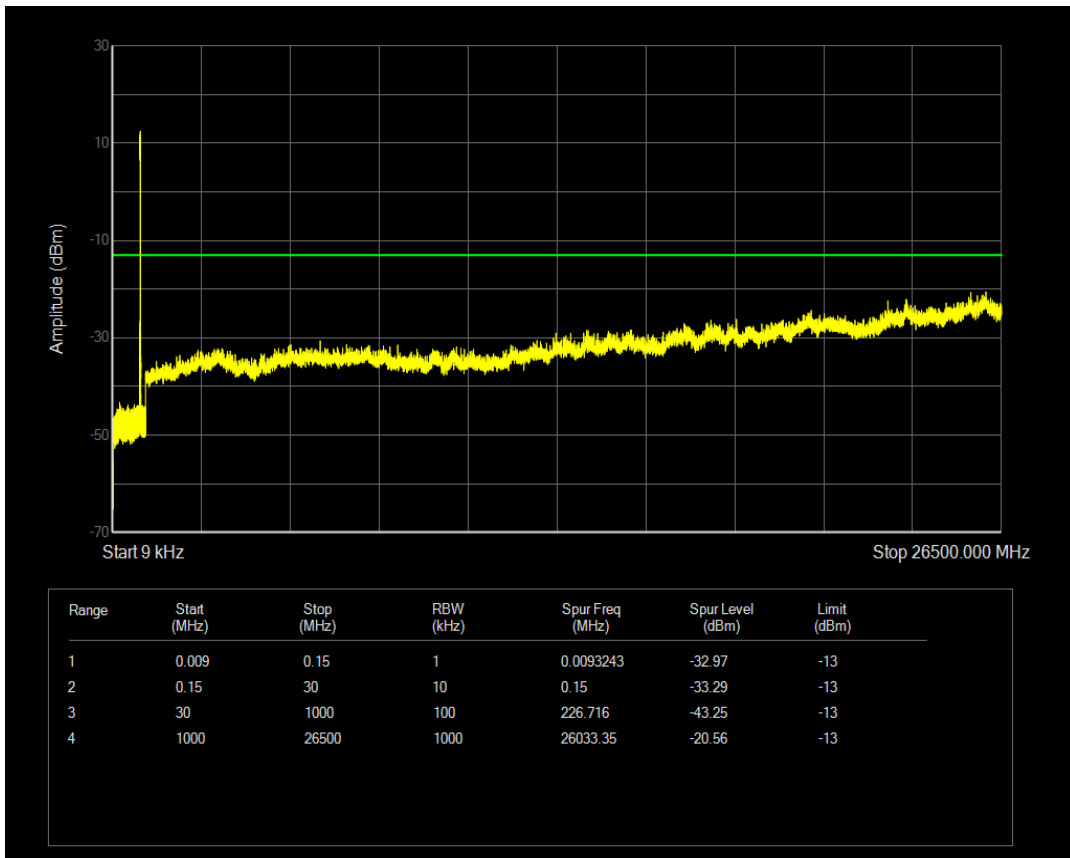

Band5 QPSK BW=10MHz Channel=20600 RB Size=1 Position=#0

Band5 QAM16 BW=10MHz Channel=20525 RB Size=50 Position=#0

Band5 QPSK BW=10MHz Channel=20600 RB Size=50 Position=#0

Band5 QAM16 BW=10MHz Channel=20600 RB Size=1 Position=#0

Band5 QAM16 BW=10MHz Channel=20600 RB Size=50 Position=#0

Band66 QPSK BW=1.4MHz Channel=131979 RB Size=6 Position=#0

Band66 QPSK BW=1.4MHz Channel=131979 RB Size=1 Position=#0

Band66 QAM16 BW=1.4MHz Channel=131979 RB Size=1 Position=#0