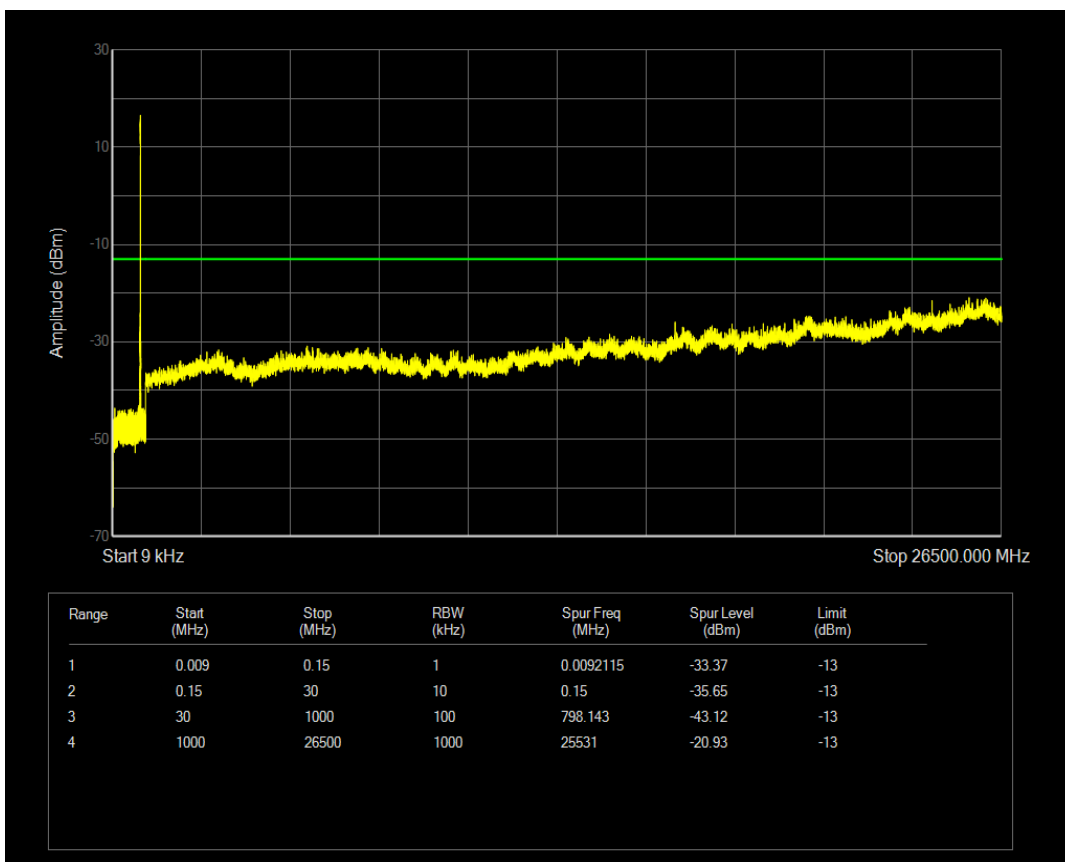

Band5 QAM16 BW=5MHz Channel=20425 RB Size=25 Position=#0

Band5 QPSK BW=5MHz Channel=20525 RB Size=1 Position=#0

Band5 QAM16 BW=5MHz Channel=20525 RB Size=1 Position=#0

Band5 QPSK BW=5MHz Channel=20525 RB Size=25 Position=#0

Band5 QAM16 BW=5MHz Channel=20525 RB Size=25 Position=#0

Band5 QPSK BW=5MHz Channel=20625 RB Size=1 Position=#0

Band5 QPSK BW=5MHz Channel=20625 RB Size=25 Position=#0

Band5 QAM16 BW=5MHz Channel=20625 RB Size=25 Position=#0