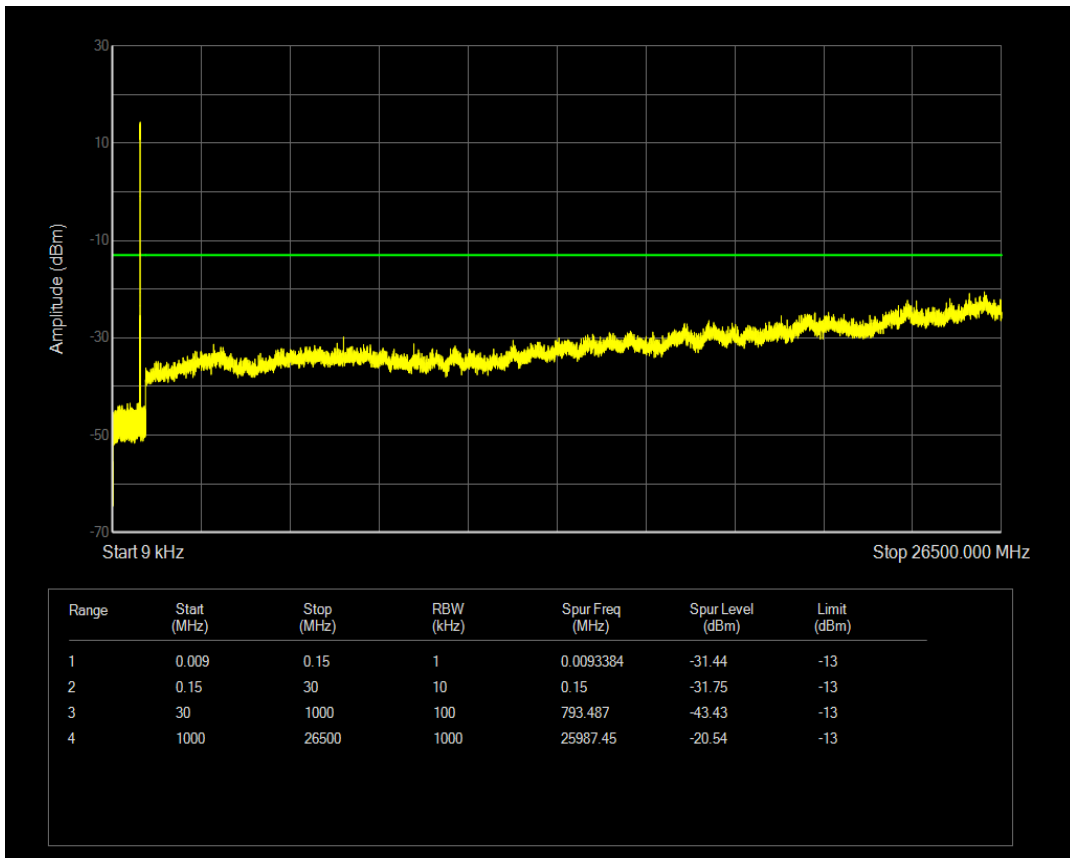

Band5 QAM16 BW=5MHz Channel=20425 RB Size=25 Position=#0

Band5 QPSK BW=5MHz Channel=20525 RB Size=1 Position=#0

Band5 QAM16 BW=5MHz Channel=20525 RB Size=1 Position=#0

Band5 QPSK BW=5MHz Channel=20525 RB Size=25 Position=#0

Band5 QAM16 BW=5MHz Channel=20525 RB Size=25 Position=#0

Band5 QPSK BW=5MHz Channel=20625 RB Size=1 Position=#0

Band5 QPSK BW=5MHz Channel=20625 RB Size=25 Position=#0

Band5 QAM16 BW=5MHz Channel=20625 RB Size=25 Position=#0