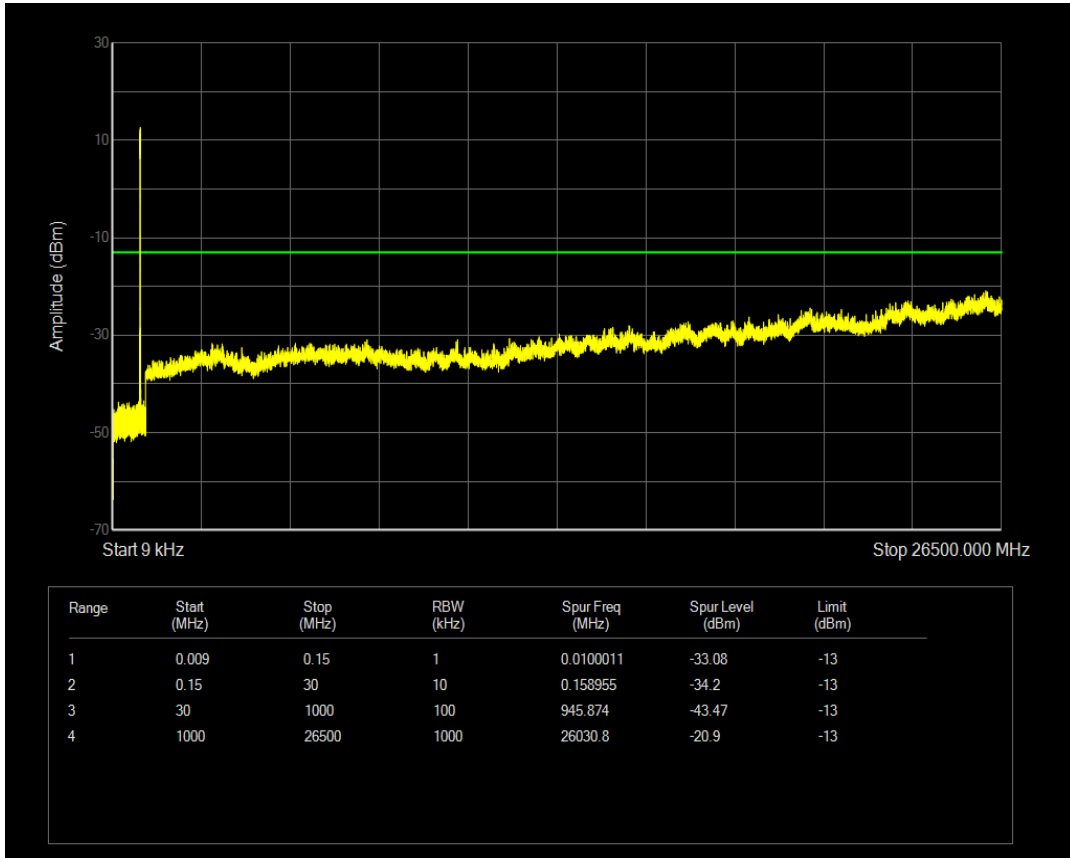

Band5 QAM16 BW=5MHz Channel=20625 RB Size=1 Position=#0

Band5 QPSK BW=10MHz Channel=20450 RB Size=1 Position=#0

Band5 QAM16 BW=10MHz Channel=20450 RB Size=1 Position=#0

Band5 QPSK BW=10MHz Channel=20450 RB Size=50 Position=#0

Band5 QAM16 BW=10MHz Channel=20450 RB Size=50 Position=#0

Band5 QPSK BW=10MHz Channel=20525 RB Size=50 Position=#0

Band5 QPSK BW=10MHz Channel=20525 RB Size=1 Position=#0

Band5 QAM16 BW=10MHz Channel=20525 RB Size=1 Position=#0

Band5 QPSK BW=10MHz Channel=20600 RB Size=1 Position=#0

Band5 QAM16 BW=10MHz Channel=20525 RB Size=50 Position=#0

Band5 QPSK BW=10MHz Channel=20600 RB Size=50 Position=#0

Band5 QAM16 BW=10MHz Channel=20600 RB Size=1 Position=#0