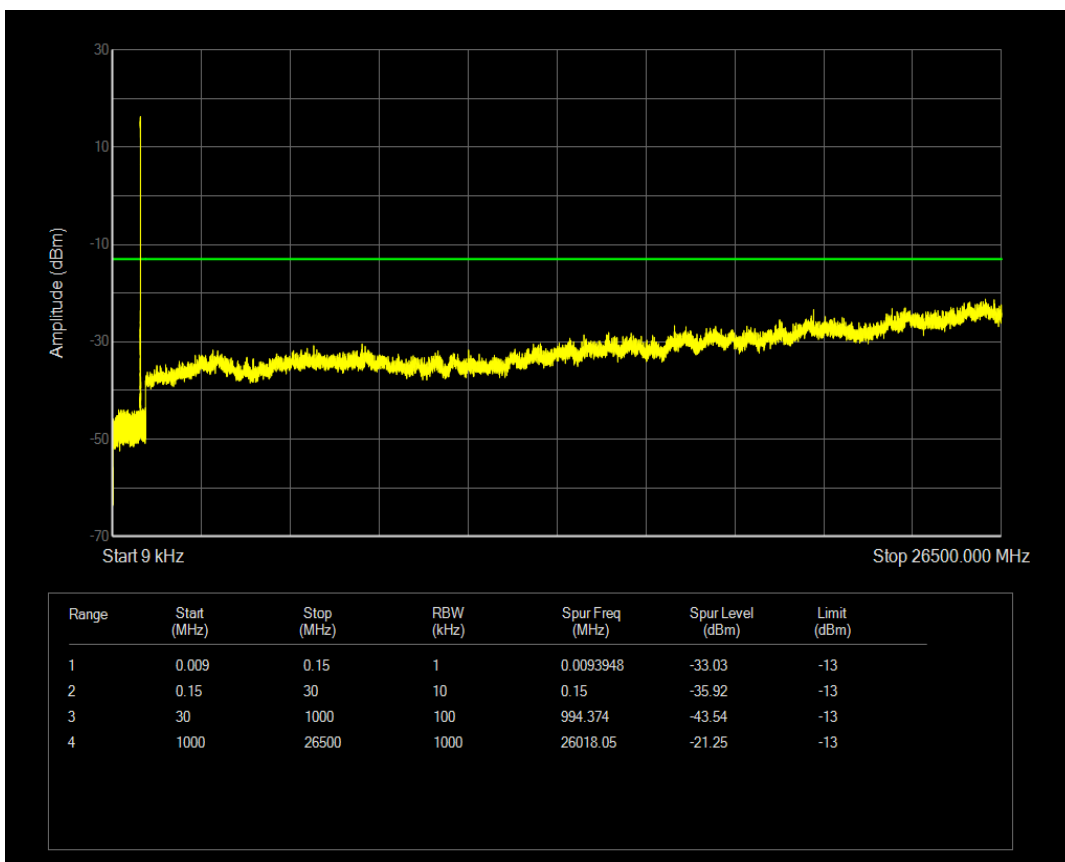

Band5 QAM16 BW=3MHz Channel=20635 RB Size=15 Position=#0

Band5 QPSK BW=5MHz Channel=20425 RB Size=25 Position=#0

Band5 QPSK BW=5MHz Channel=20425 RB Size=1 Position=#0

Band5 QAM16 BW=5MHz Channel=20425 RB Size=1 Position=#0

Band5 QAM16 BW=5MHz Channel=20425 RB Size=25 Position=#0

Band5 QPSK BW=5MHz Channel=20525 RB Size=1 Position=#0

Band5 QAM16 BW=5MHz Channel=20525 RB Size=1 Position=#0

Band5 QPSK BW=5MHz Channel=20525 RB Size=25 Position=#0