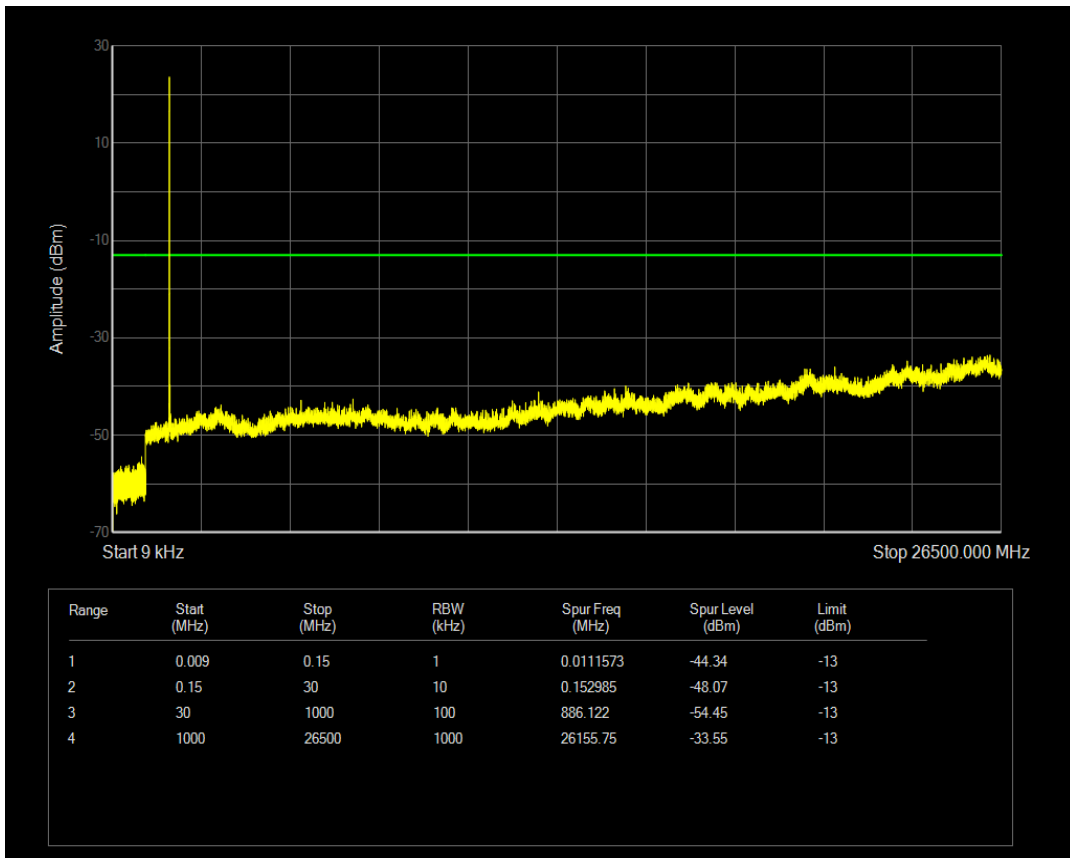

Band66 QAM16 BW=3MHz Channel=131987 RB Size=15 Position=#0

Band66 QPSK BW=3MHz Channel=132322 RB Size=15 Position=#0