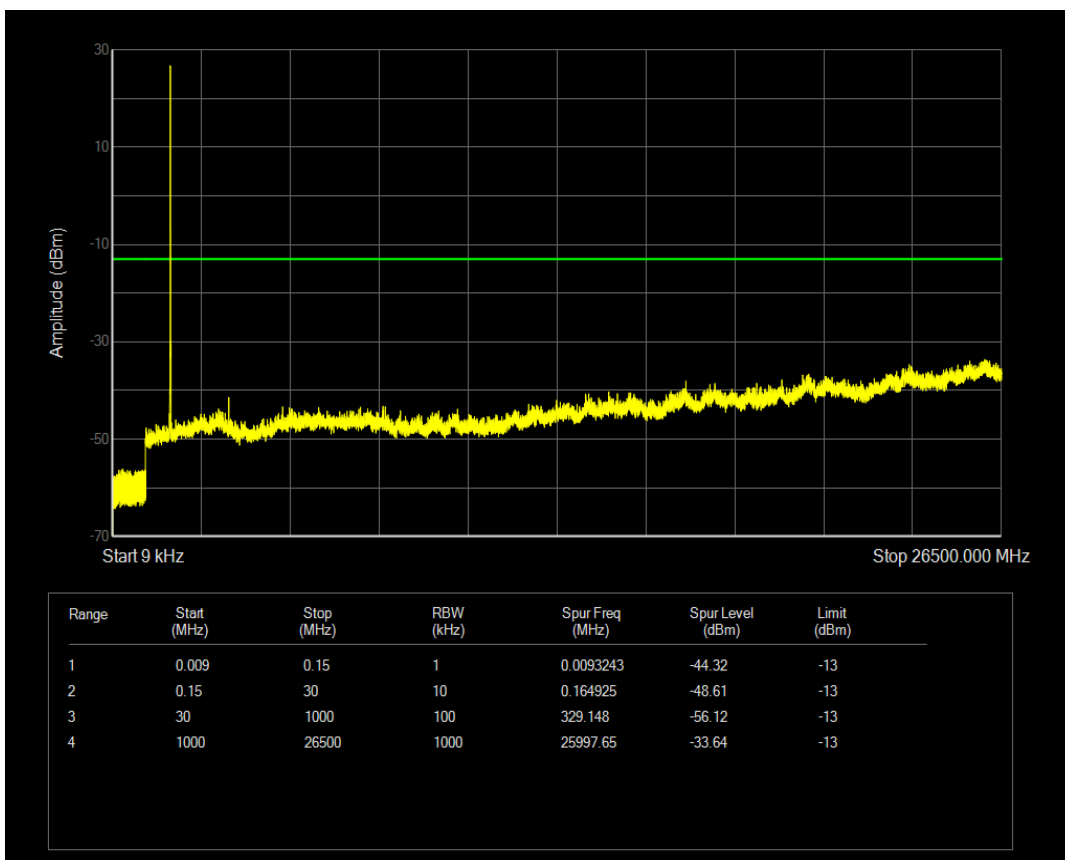

Band66 QAM16 BW=10MHz Channel=132322 RB Size=1 Position=#0

Band66 QPSK BW=10MHz Channel=132622 RB Size=1 Position=#0