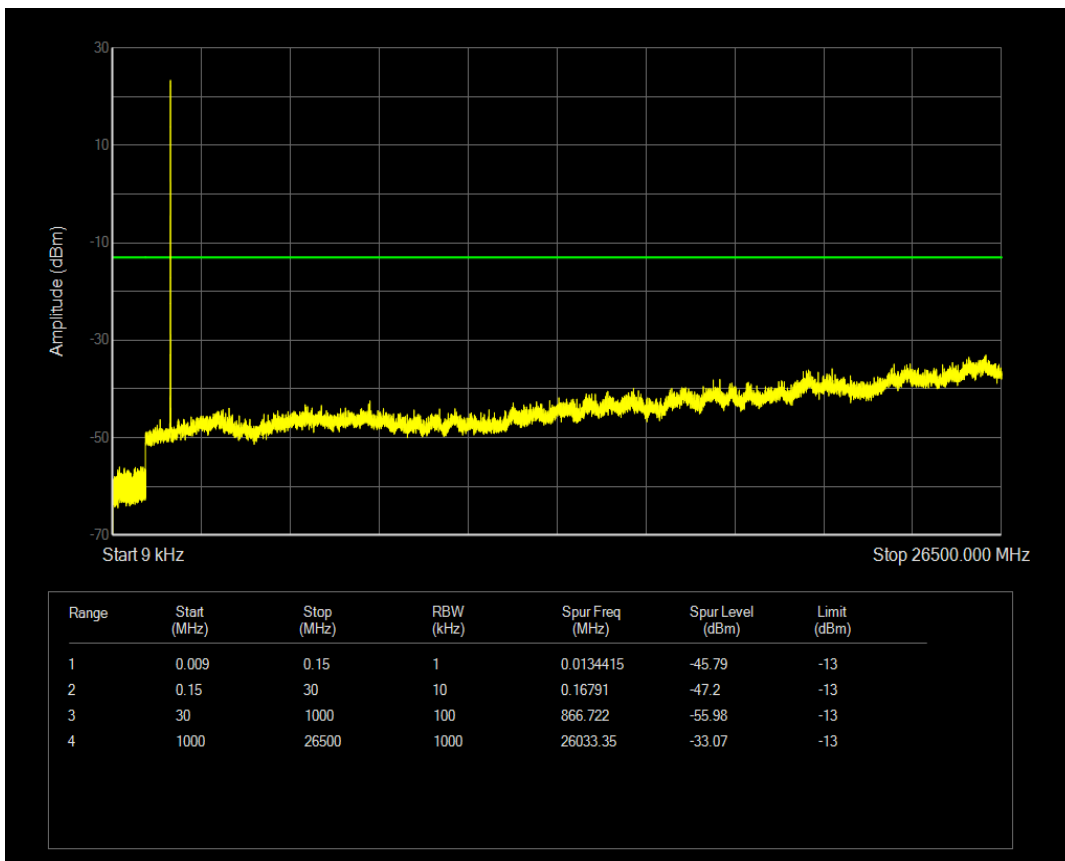

Band66 QAM16 BW=3MHz Channel=132322 RB Size=15 Position=#0

Band66 QPSK BW=3MHz Channel=132657 RB Size=15 Position=#0