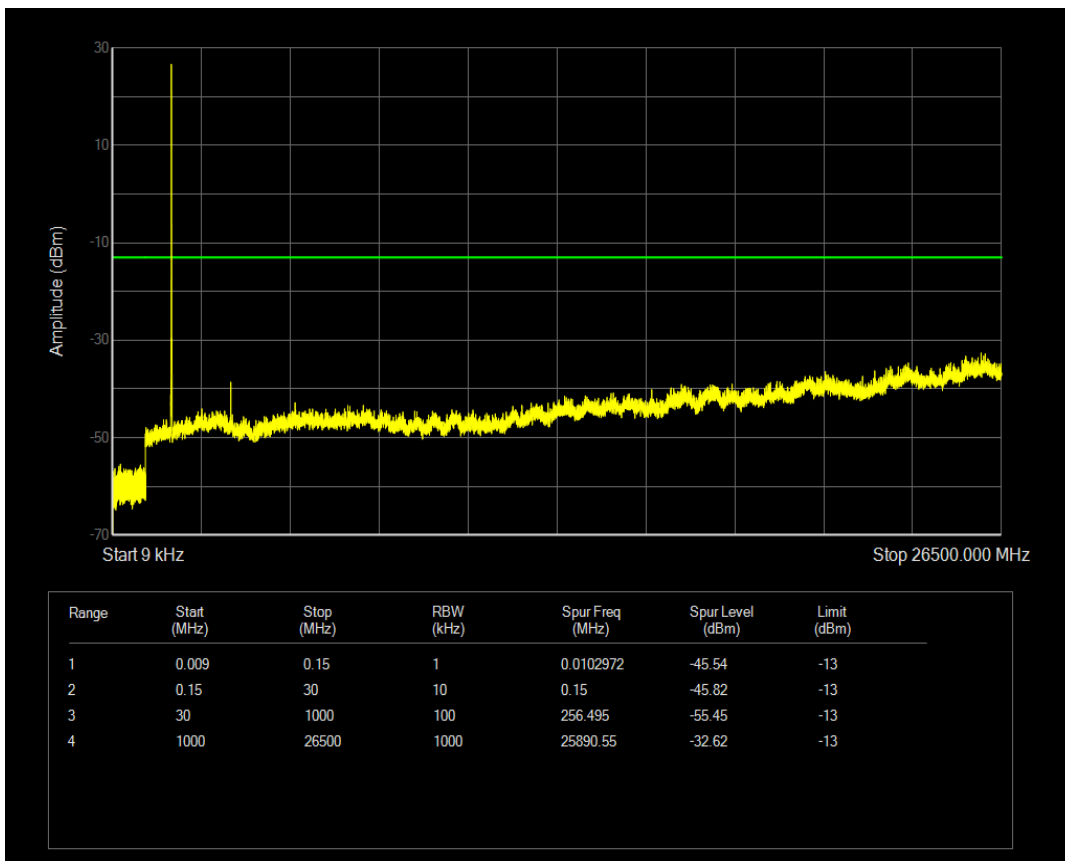

Band66 QPSK BW=10MHz Channel=132622 RB Size=1 Position=#0

Band66 QAM16 BW=10MHz Channel=132622 RB Size=1 Position=#0