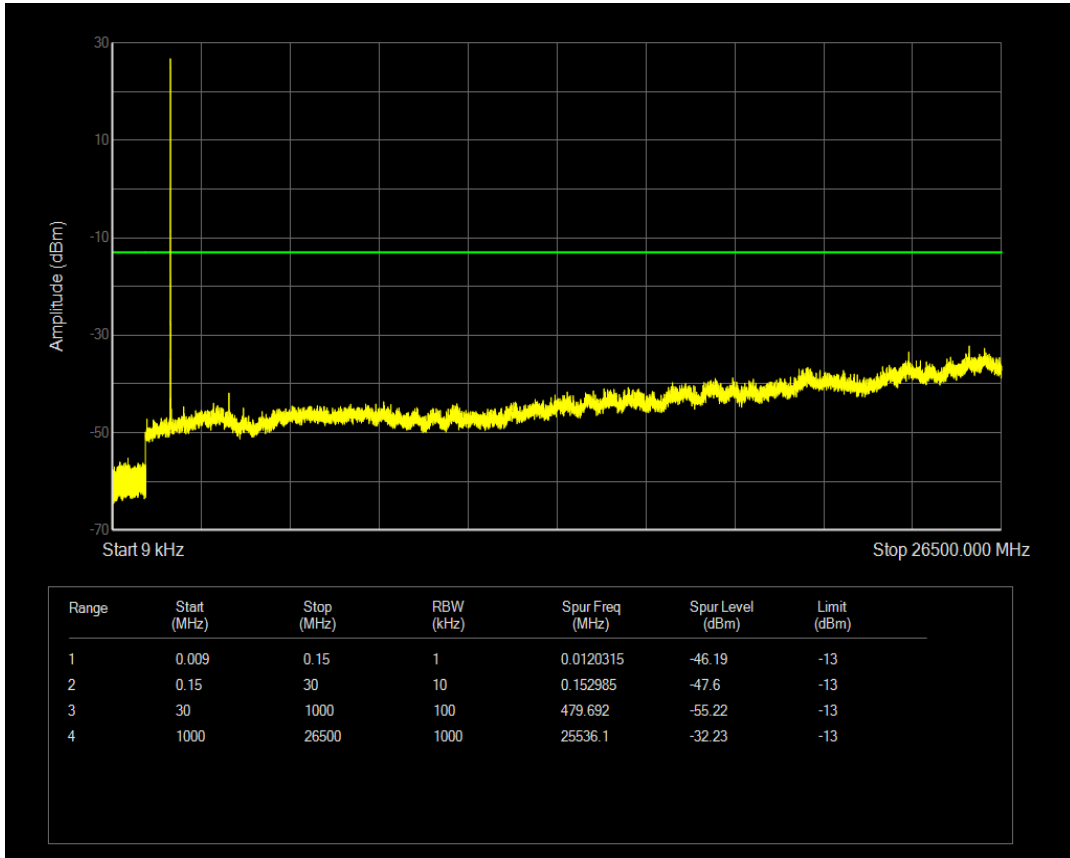

Band66 QPSK BW=5MHz Channel=132322 RB Size=1 Position=#0

Band66 QPSK BW=5MHz Channel=132322 RB Size=25 Position=#0