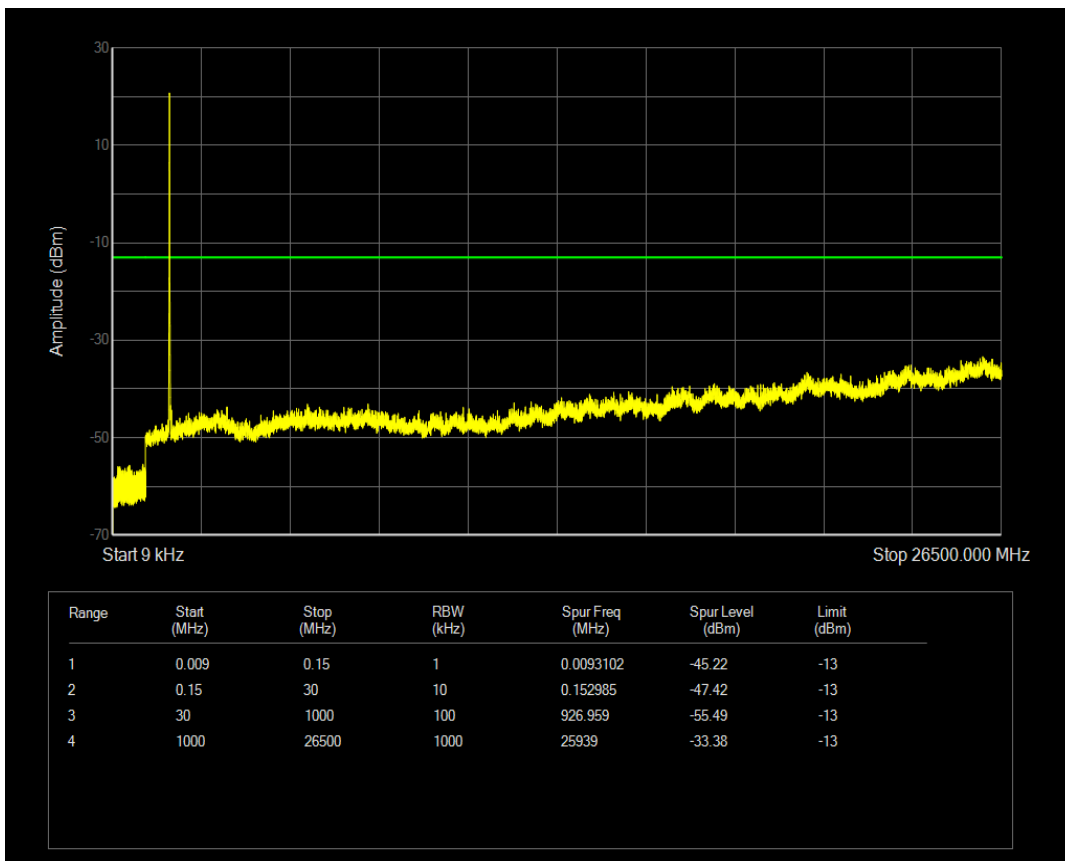

Band66 QAM16 BW=10MHz Channel=132022 RB Size=50 Position=#0

Band66 QPSK BW=10MHz Channel=132322 RB Size=50 Position=#0